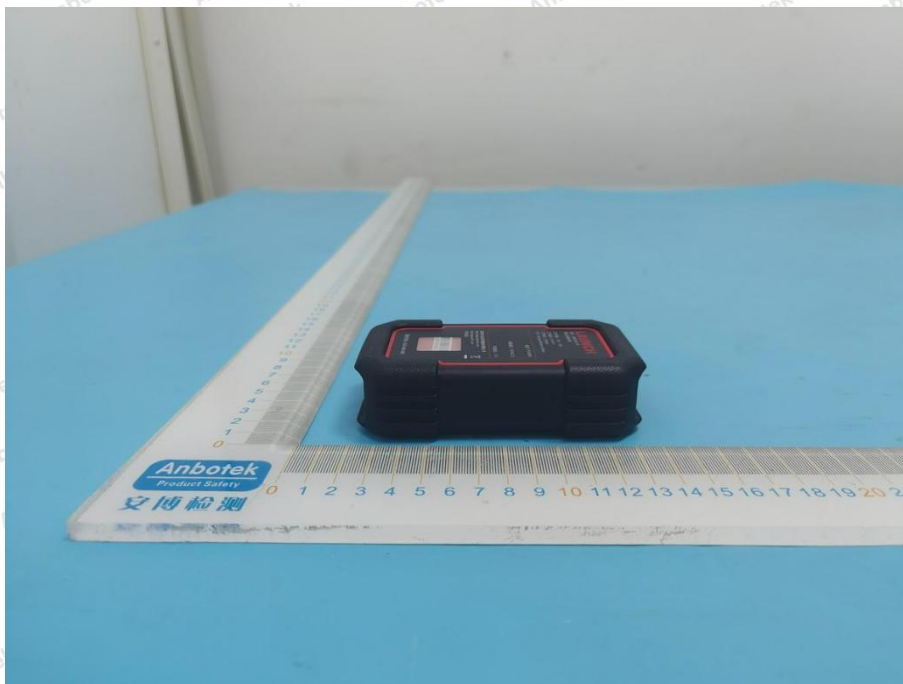

Appendix II -- External Photograph

Shenzhen Anbotek Compliance Laboratory Limited

Address: 1/F., Building D, Sogood Science and Technology Park, Sanwei Community, Hangcheng Street, Bao'an District, Shenzhen, Guangdong, China.
Tel: (86) 0755-26066440 Fax: (86) 0755-26014772 Email: service@anbotek.com