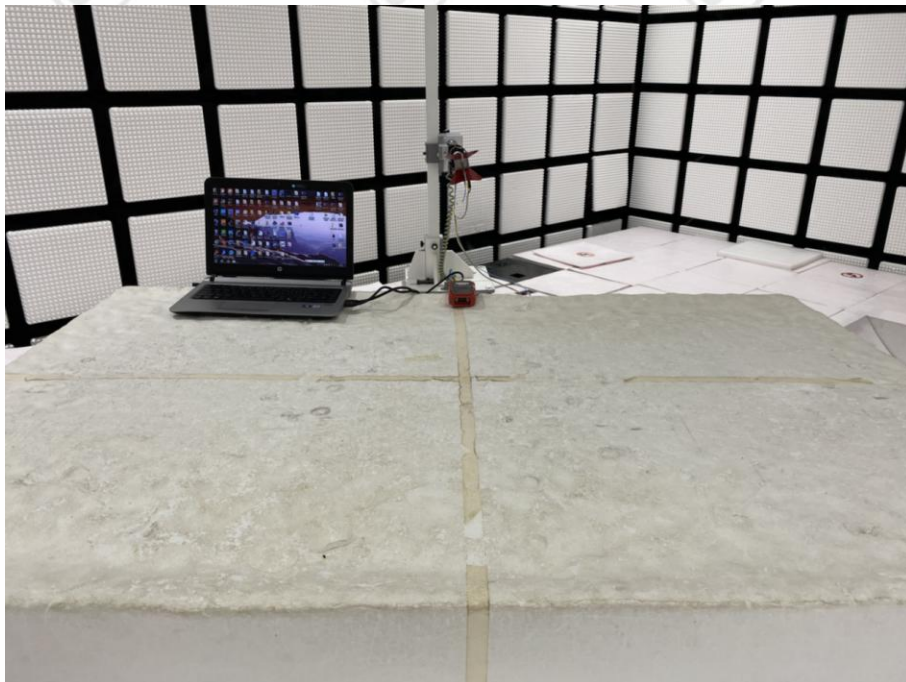

PHOTOGRAPHS OF TEST SETUP

Test model No.:DBScar VII

Diagnostic board 1:

Radiated spurious emission Test Setup-1(Below 1GHz)

Radiated spurious emission Test Setup-2(Above 1GHz)

Diagnostic board 2:

Radiated spurious emission Test Setup-1(Below 1GHz)

Radiated spurious emission Test Setup-2(Above 1GHz)

**Radiated spurious emission Test Setup-5(Above 1GHz)
There are absorbing materials under the ground.**