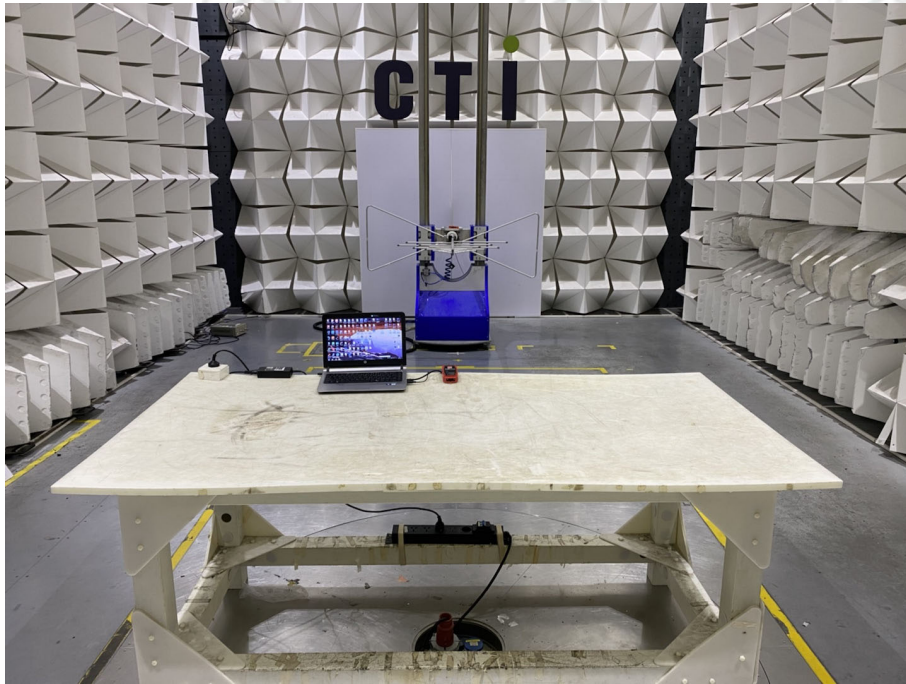

PHOTOGRAPHS OF TEST SETUP

Test model No.:DBScar VII

Diagnostic board 1:

Radiated spurious emission Test Setup-1(Below 1GHz)

Radiated spurious emission Test Setup-2(Above 1GHz)

Diagnostic board 2:

Radiated spurious emission Test Setup-1(Below 1GHz)

Radiated spurious emission Test Setup-2(Above 1GHz)

**Radiated spurious emission Test Setup-5(Above 1GHz)
There are absorbing materials under the ground.**