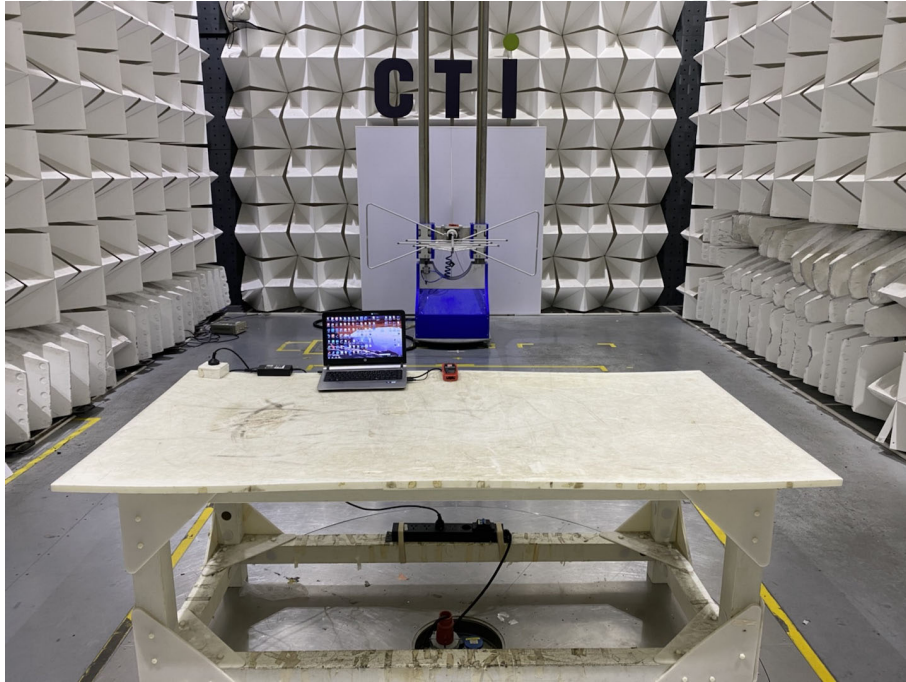

PHOTOGRAPHS OF TEST SETUP

Test model No.:DBScar VII

Diagnostic board 1:

Radiated spurious emission Test Setup-1(Below 1GHz)

Radiated spurious emission Test Setup-2(Above 1GHz)

Diagnostic board 2:

Radiated spurious emission Test Setup-1(Below 1GHz)

Radiated spurious emission Test Setup-2(Above 1GHz)

**Radiated spurious emission Test Setup-5(Above 1GHz)
There are absorbing materials under the ground.**