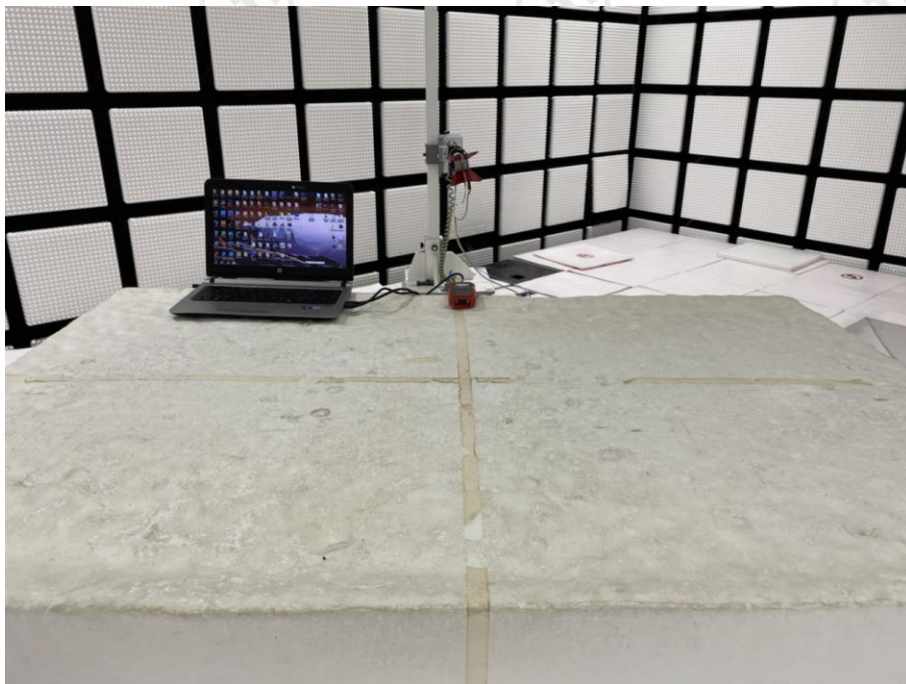

PHOTOGRAPHS OF TEST SETUP

Test model No.:DBScar VII

Diagnostic board 1:

Radiated spurious emission Test Setup-1(Below 1GHz)

Radiated spurious emission Test Setup-2(Above 1GHz)

Diagnostic board 2:

Radiated spurious emission Test Setup-1(Below 1GHz)

Radiated spurious emission Test Setup-2(Above 1GHz)

**Radiated spurious emission Test Setup-5(Above 1GHz)
There are absorbing materials under the ground.**