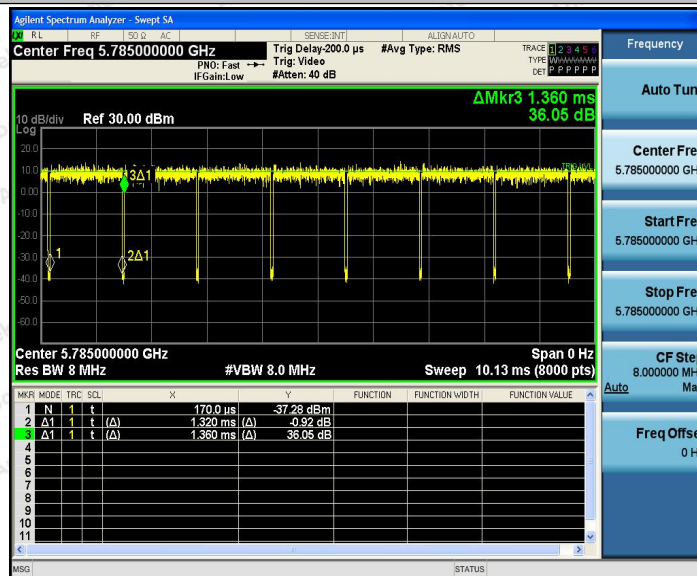

11A_Ant1_5745

11A_Ant1_5785

Shenzhen Anbotek Compliance Laboratory Limited

Address: 1/F., Building D, Sogood Science and Technology Park, Sanwei Community, Hangcheng Street, Bao'an District, Shenzhen, Guangdong, China.
 Tel: (86) 755-26066440 Fax: (86) 755-26014772 Email: service@anbotek.com