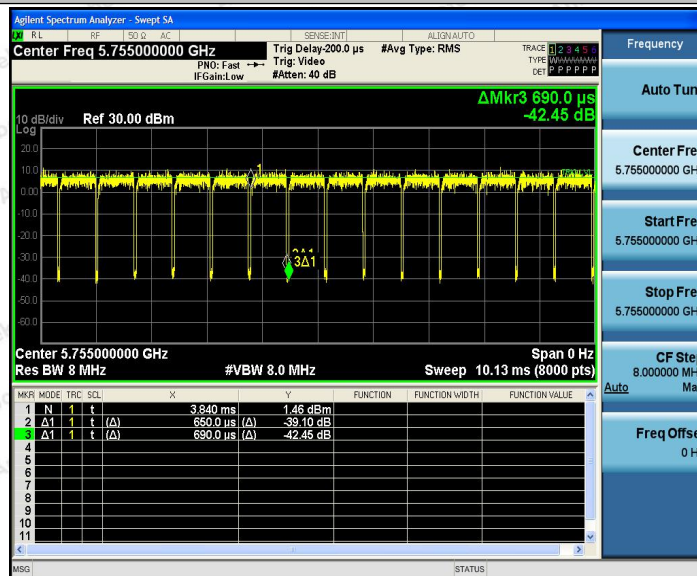

Hotline
 400-003-0500
 www.anbotek.com

11N40SISO_Ant1_5230

11N40SISO_Ant1_5755

Shenzhen Anbotek Compliance Laboratory Limited

Address: 1/F., Building D, Sogood Science and Technology Park, Sanwei Community, Hangcheng Street, Bao'an District, Shenzhen, Guangdong, China.