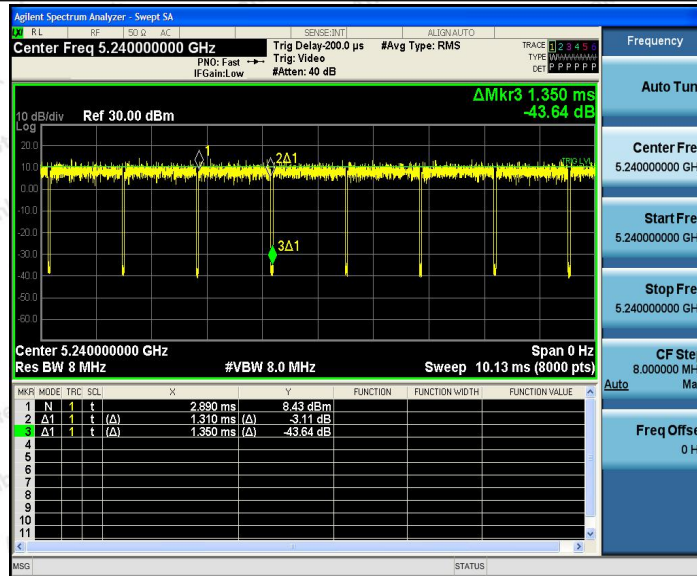

Hotline
 400-003-0500
 www.anbotek.com

11AC20SISO_Ant1_5240

11AC20SISO_Ant1_5745

Shenzhen Anbotek Compliance Laboratory Limited

Address: 1/F., Building D, Sogood Science and Technology Park, Sanwei Community, Hangcheng Street, Bao'an District, Shenzhen, Guangdong, China.
 Tel: (86) 755-26066440 Fax: (86) 755-26014772 Email: service@anbotek.com