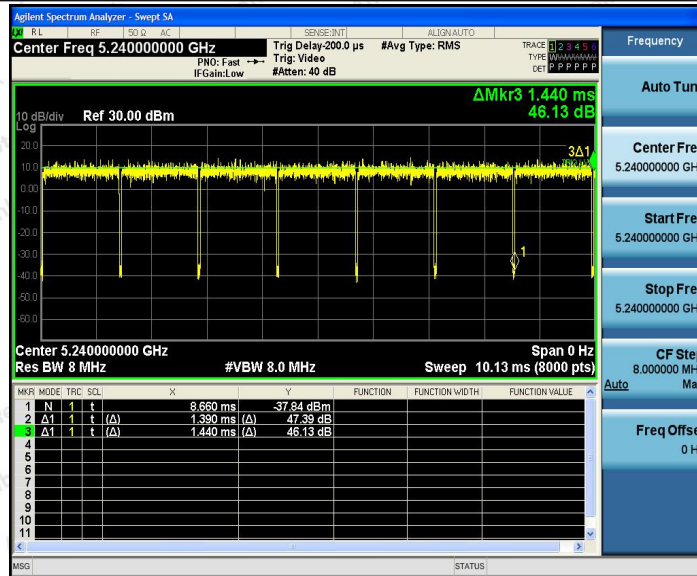

11N20SISO_Ant1_5240