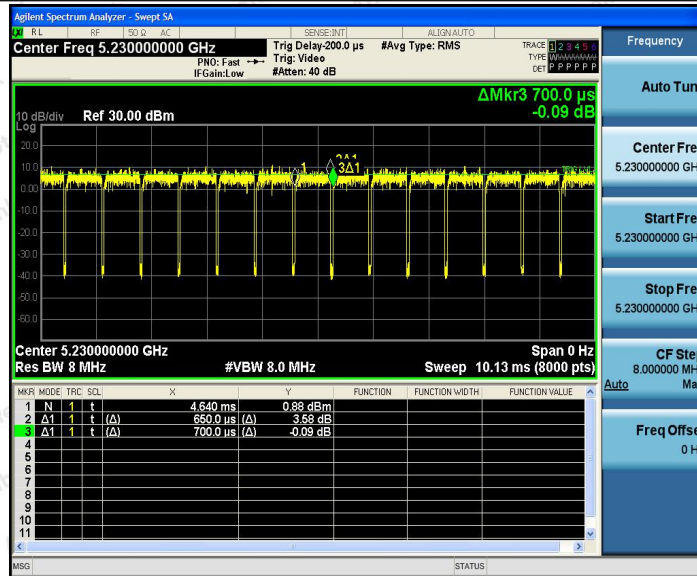

Hotline
 400-003-0500
 www.anbotek.com

11N40SISO_Ant1_5230

11N40SISO_Ant1_5755

Shenzhen Anbotek Compliance Laboratory Limited

Address: 1/F., Building D, Sogood Science and Technology Park, Sanwei Community, Hangcheng Street, Bao'an District, Shenzhen, Guangdong, China.