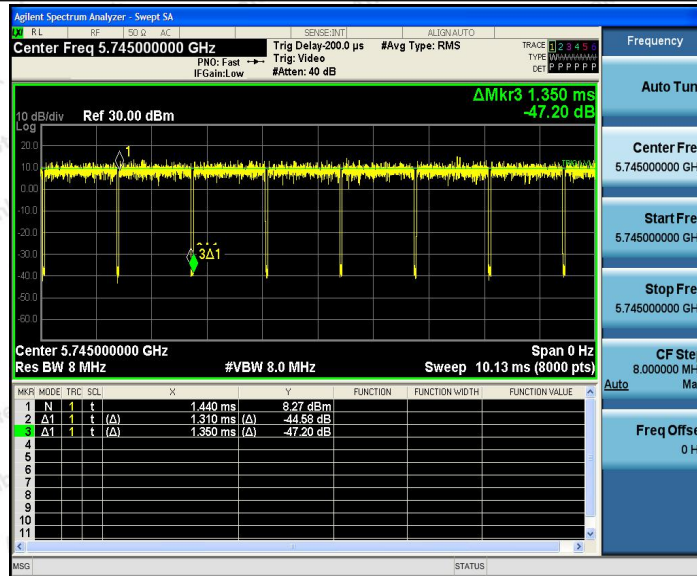

11A_Ant1_5745

11A_Ant1_5785

Shenzhen Anbotek Compliance Laboratory Limited

Address: 1/F., Building D, Sogood Science and Technology Park, Sanwei Community, Hangcheng Street, Bao'an District, Shenzhen, Guangdong, China.
 Tel: (86) 755-26066440 Fax: (86) 755-26014772 Email: service@anbotek.com