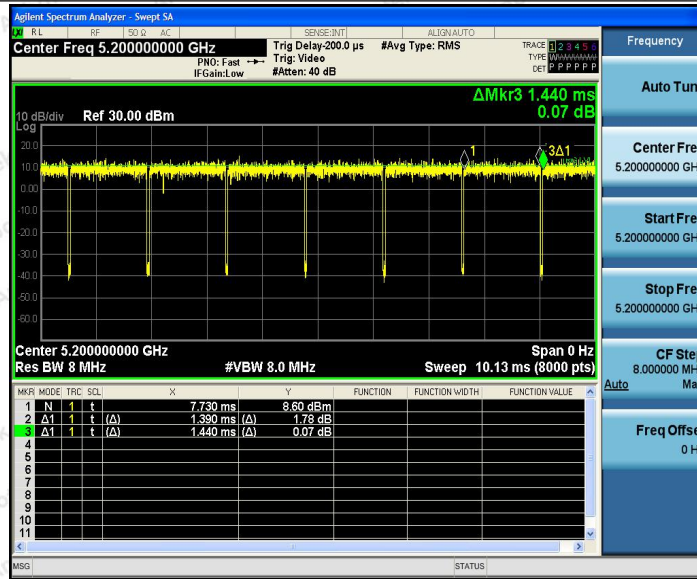

11N20SISO_Ant1_5200