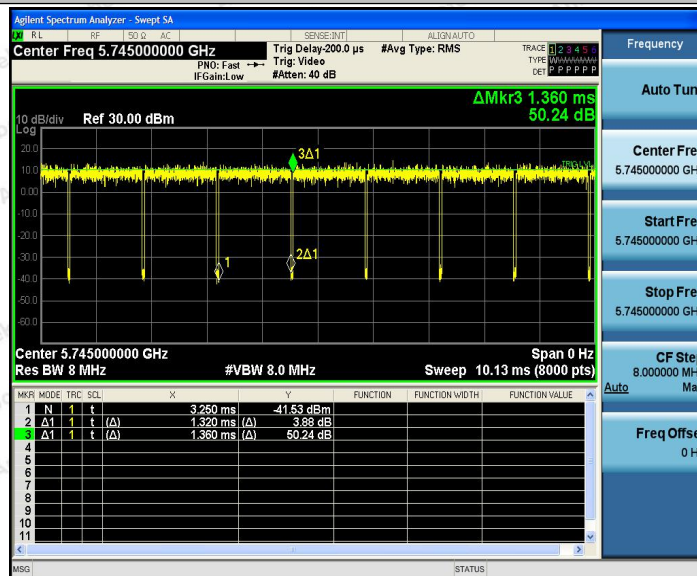

Hotline
 400-003-0500
www.anbotek.com

11N20SISO_Ant1_5200

11N20SISO_Ant1_5240

11N20SISO_Ant1_5745

Shenzhen Anbotek Compliance Laboratory Limited

Address: 1/F., Building D, Sogood Science and Technology Park, Sanwei Community, Hangcheng Street, Bao'an District, Shenzhen, Guangdong, China.
 Tel: (86) 755-26066440 Fax: (86) 755-26014772 Email: service@anbotek.com