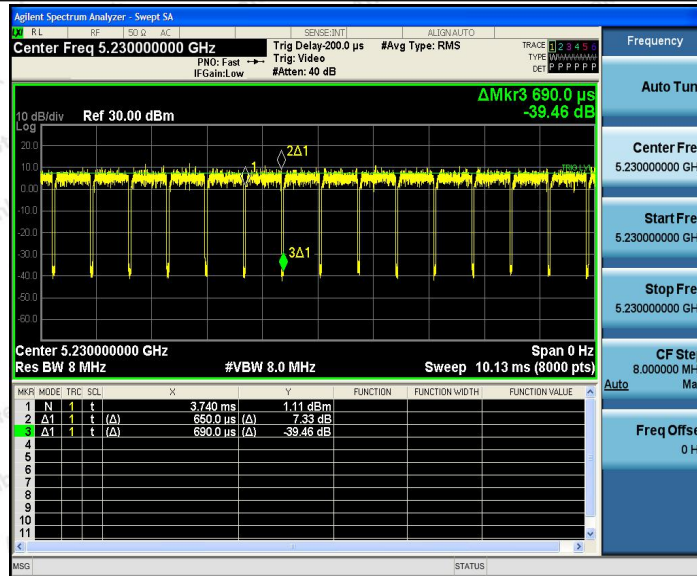

11AC40SISO_Ant1_5230