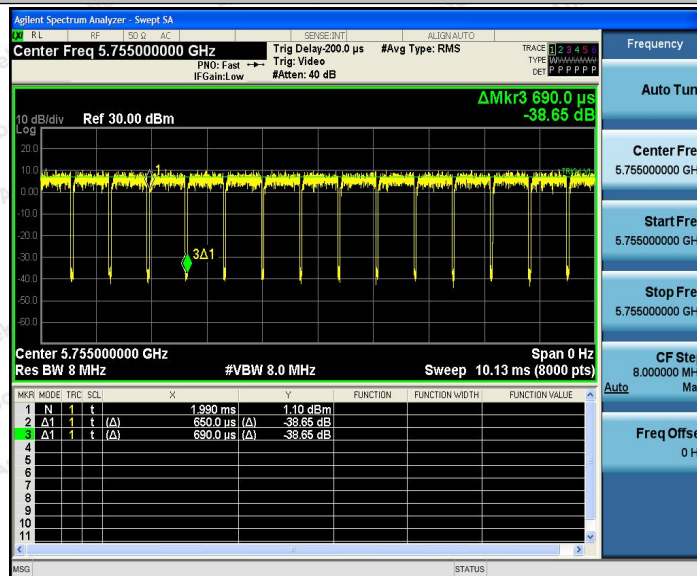

Tel: (86) 755-26066440 Fax: (86) 755-26014772 Email: service@anbotek.com

Hotline
 400-003-0500
 www.anbotek.com

11AC40SISO_Ant1_5230

11AC40SISO_Ant1_5755

Shenzhen Anbotek Compliance Laboratory Limited

Address: 1/F., Building D, Sogood Science and Technology Park, Sanwei Community, Hangcheng Street, Bao'an District, Shenzhen, Guangdong, China.