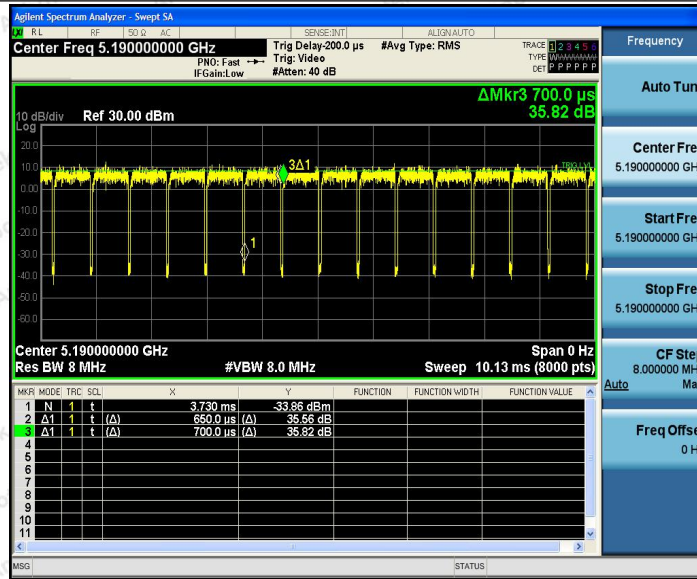

Shenzhen Anbotek Compliance Laboratory Limited

Address: 1/F., Building D, Sogood Science and Technology Park, Sanwei Community, Hangcheng Street, Bao'an District, Shenzhen, Guangdong, China.

Tel: (86) 755-26066440 Fax: (86) 755-26014772 Email: service@anbotek.com

Hotline
400-003-0500
www.anbotek.com