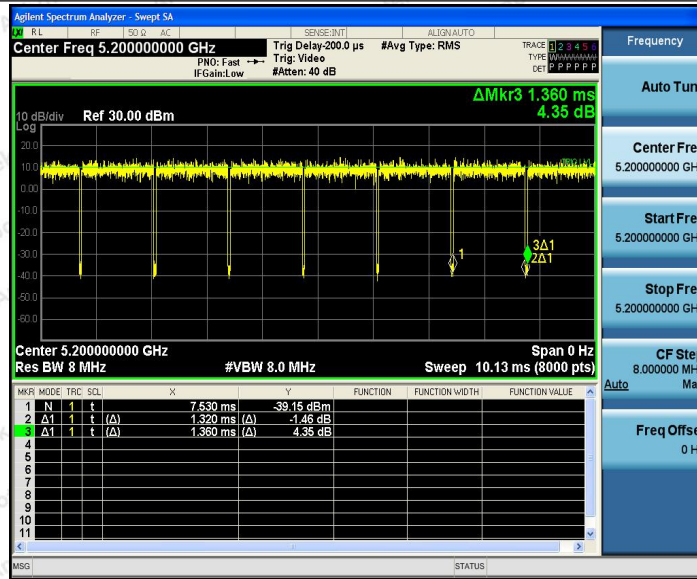

Hotline
 400-003-0500
 www.anbotek.com

11AC20SISO_Ant1_5240

11AC20SISO_Ant1_5745

Shenzhen Anbotek Compliance Laboratory Limited

Address: 1/F., Building D, Sogood Science and Technology Park, Sanwei Community, Hangcheng Street, Bao'an District, Shenzhen, Guangdong, China.
 Tel: (86) 755-26066440 Fax: (86) 755-26014772 Email: service@anbotek.com