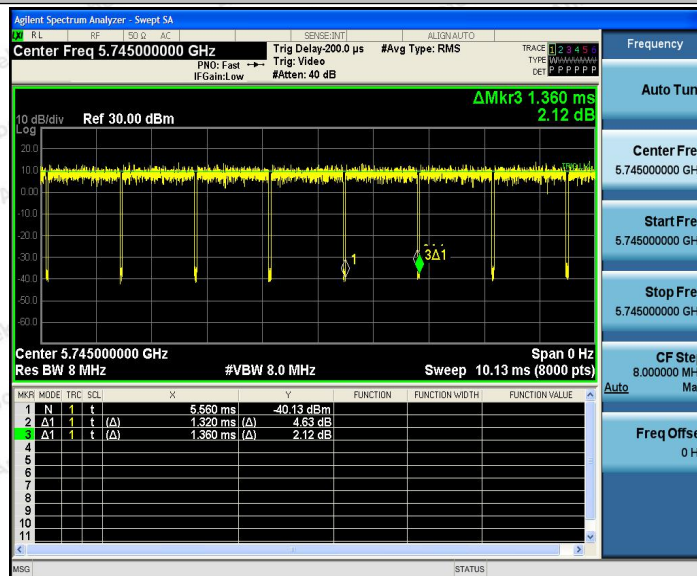

Hotline
 400-003-0500
 www.anbotek.com

11AC20SISO_Ant1_5240

11AC20SISO_Ant1_5745

Shenzhen Anbotek Compliance Laboratory Limited

Address: 1/F., Building D, Sogood Science and Technology Park, Sanwei Community, Hangcheng Street, Bao'an District, Shenzhen, Guangdong, China.
 Tel: (86) 755-26066440 Fax: (86) 755-26014772 Email: service@anbotek.com