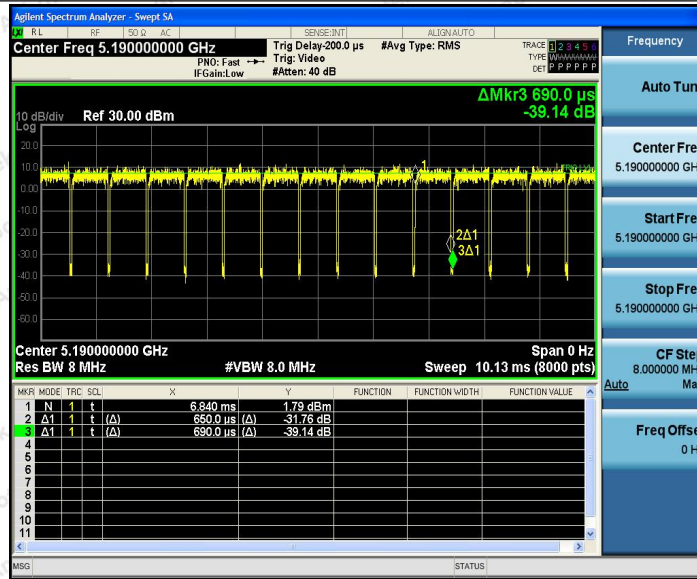

Shenzhen Anbotek Compliance Laboratory Limited

Address: 1/F., Building D, Sogood Science and Technology Park, Sanwei Community, Hangcheng Street, Bao'an District, Shenzhen, Guangdong, China.

Tel: (86) 755-26066440 Fax: (86) 755-26014772 Email: service@anbotek.com

Hotline
400-003-0500
www.anbotek.com