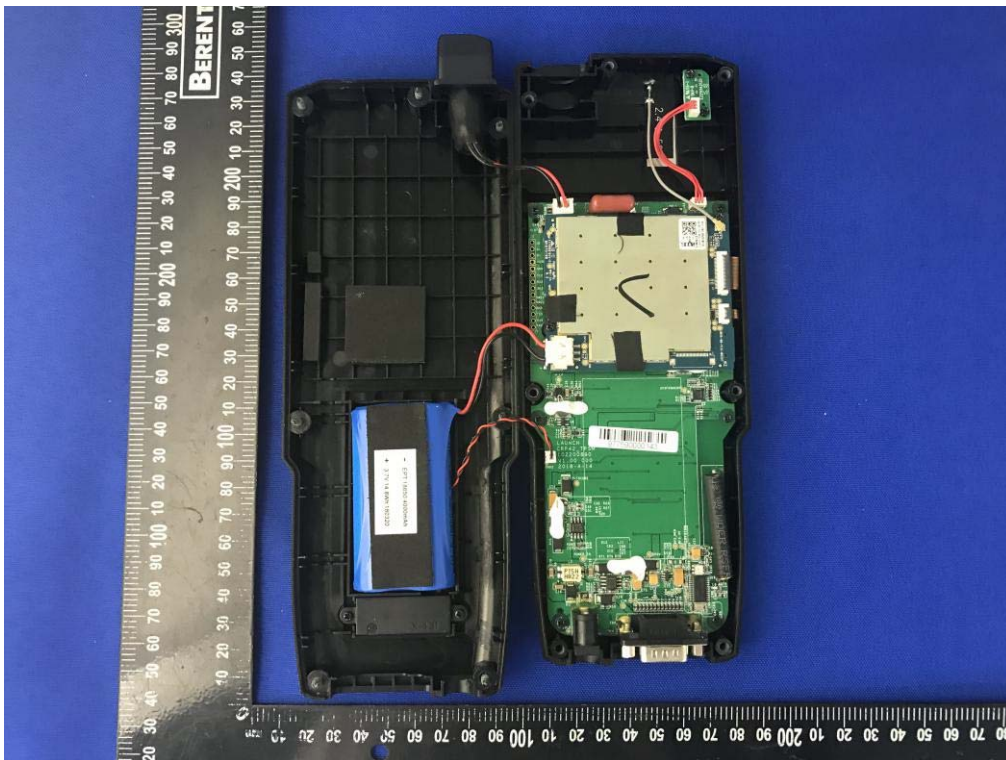

ANNEX D EUT INTERNAL PHOTOS

EUT UNCOVER VIEW

EUT UNCOVER VIEW

EUT UNCOVER VIEW

EUT UNCOVER VIEW

EUT UNCOVER VIEW

ANTENNA

MAIN BOARD TOP VIEW (WITH SHIELDING)

MAIN BOARD TOP VIEW (WITHOUT SHIELDING)

MAIN BOARD REAR VIEW

MAIN BOARD TOP VIEW

MAIN BOARD REAR VIEW

Battery Photo (FRONT)

Battery Photo (REAR)