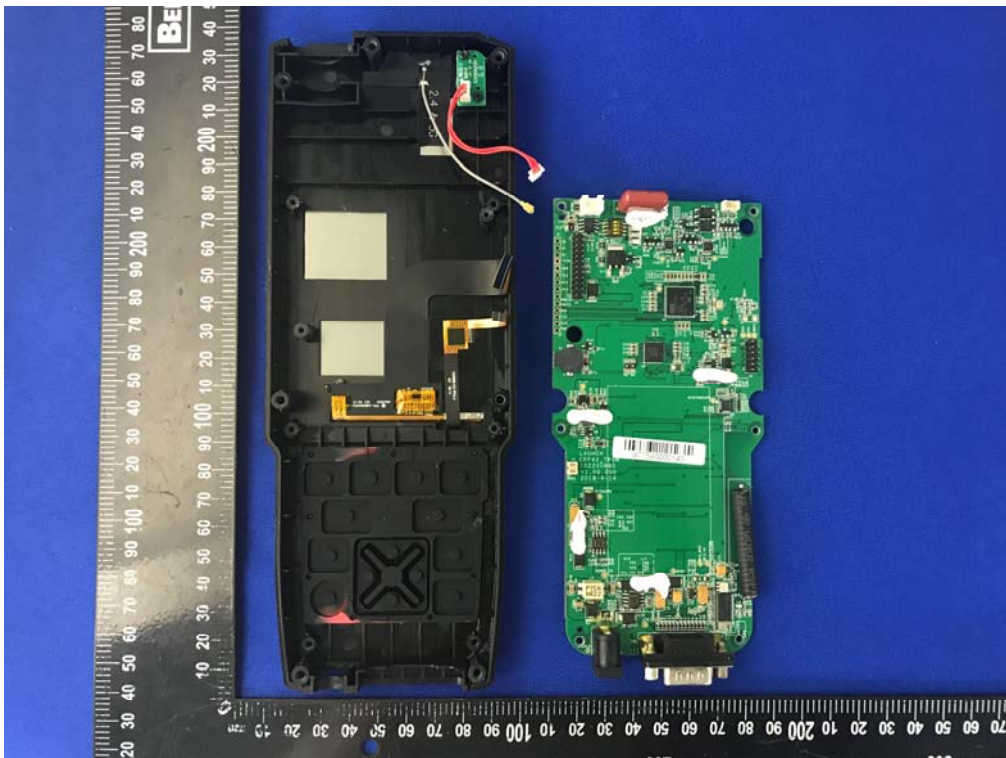

ANNEX D EUT INTERNAL PHOTOS

EUT UNCOVER VIEW

EUT UNCOVER VIEW

EUT UNCOVER VIEW

EUT UNCOVER VIEW

EUT UNCOVER VIEW

ANTENNA

MAIN BOARD TOP VIEW (WITH SHIELDING)

MAIN BOARD TOP VIEW (WITHOUT SHIELDING)

MAIN BOARD REAR VIEW

MAIN BOARD TOP VIEW

MAIN BOARD REAR VIEW

Battery Photo (FRONT)

Battery Photo (REAR)