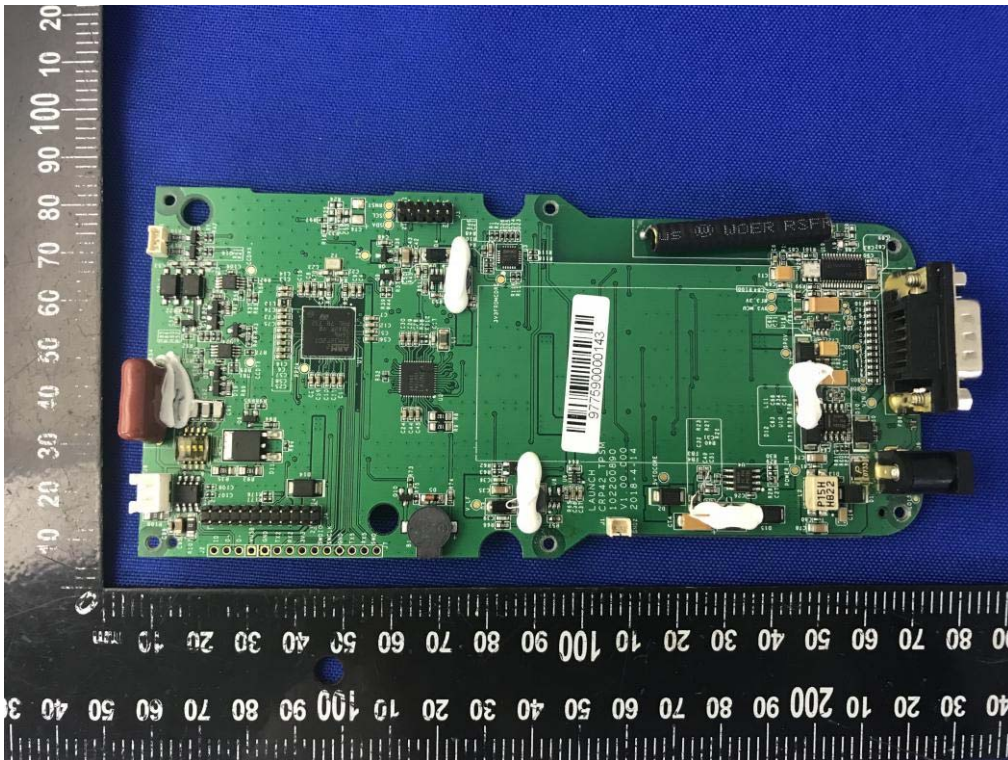

ANNEX D EUT INTERNAL PHOTOS

EUT UNCOVER VIEW

EUT UNCOVER VIEW

EUT UNCOVER VIEW

EUT UNCOVER VIEW

EUT UNCOVER VIEW

ANTENNA

MAIN BOARD TOP VIEW (WITH SHIELDING)

MAIN BOARD TOP VIEW (WITHOUT SHIELDING)

MAIN BOARD REAR VIEW

MAIN BOARD TOP VIEW

MAIN BOARD REAR VIEW

Battery Photo (FRONT)

Battery Photo (REAR)