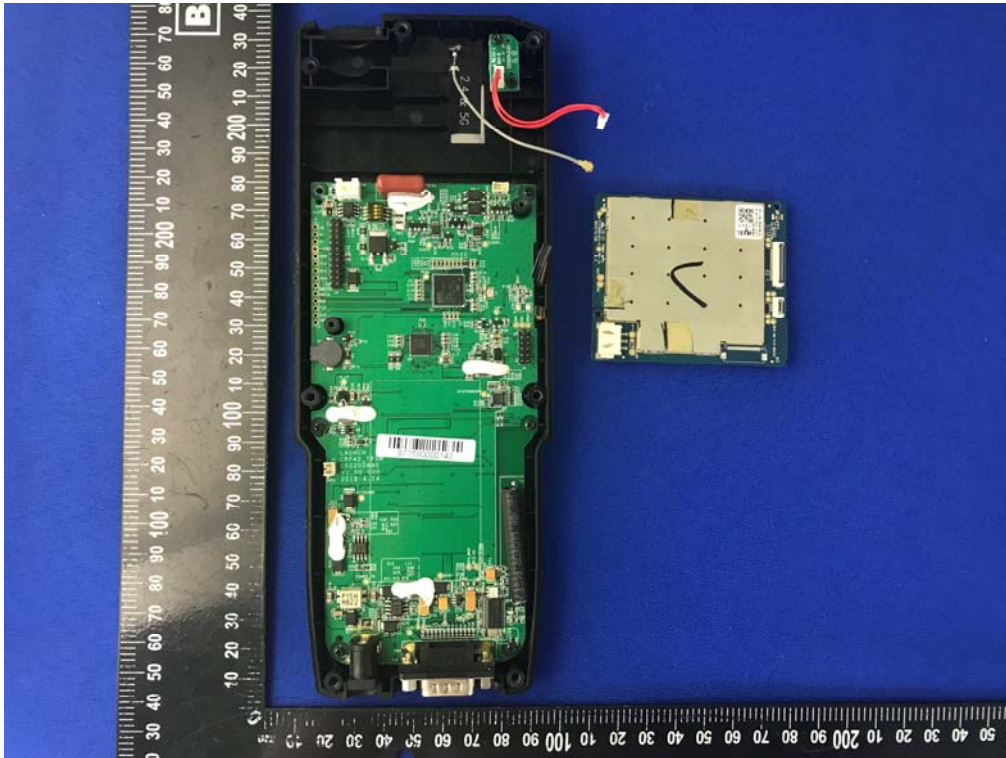

ANNEX D EUT INTERNAL PHOTOS

EUT UNCOVER VIEW

EUT UNCOVER VIEW

EUT UNCOVER VIEW

EUT UNCOVER VIEW

EUT UNCOVER VIEW

ANTENNA

MAIN BOARD TOP VIEW (WITH SHIELDING)

MAIN BOARD TOP VIEW (WITHOUT SHIELDING)

MAIN BOARD REAR VIEW

MAIN BOARD TOP VIEW

MAIN BOARD REAR VIEW

Battery Photo (FRONT)

Battery Photo (REAR)