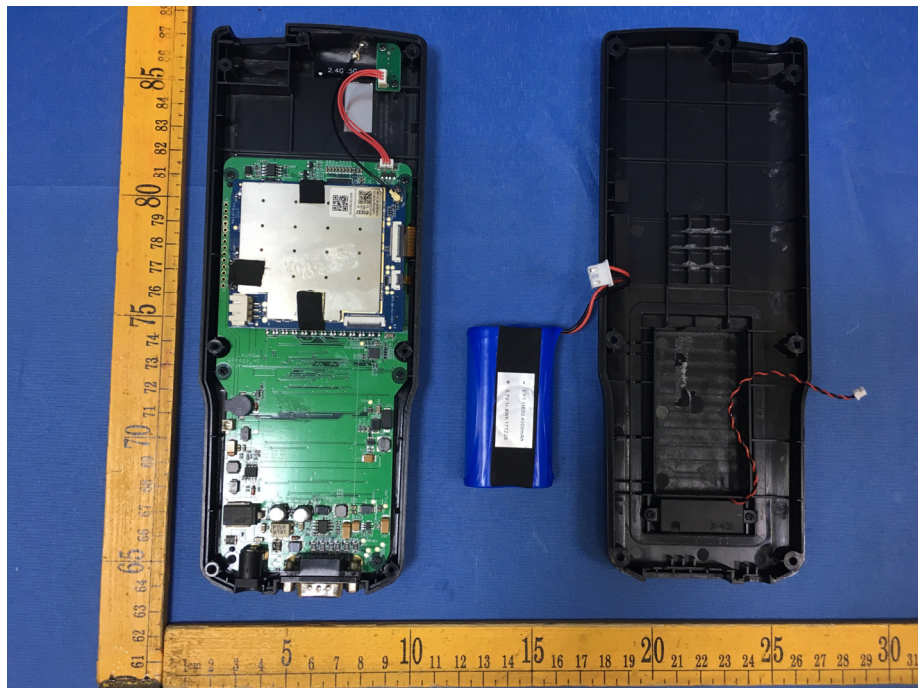

EUT – Internal View Model CRP 429HD FCC ID: XUJCRP429HD

WIFI ANT.

Appendix WTS18S07117027W\_Photo

---

Appendix WTS18S07117027W\_Photo

---

Appendix WTS18S07117027W\_Photo