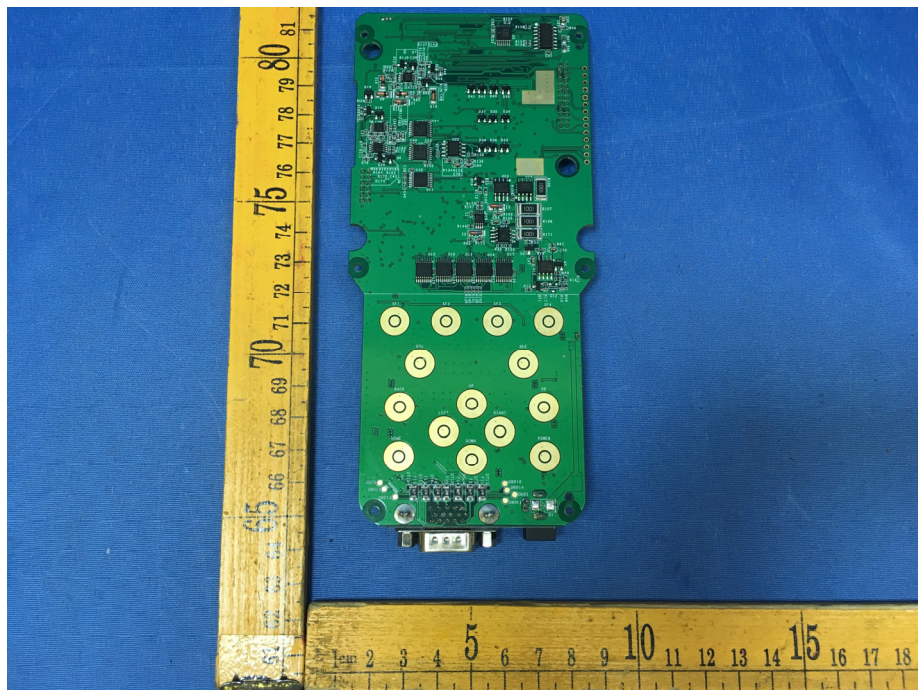

EUT – Internal View Model CRP 429HD FCC ID: XUJCRP429HD

WIFI ANT.

Appendix WTS18S07117027W\_Photo

---

Appendix WTS18S07117027W\_Photo

---

Appendix WTS18S07117027W\_Photo