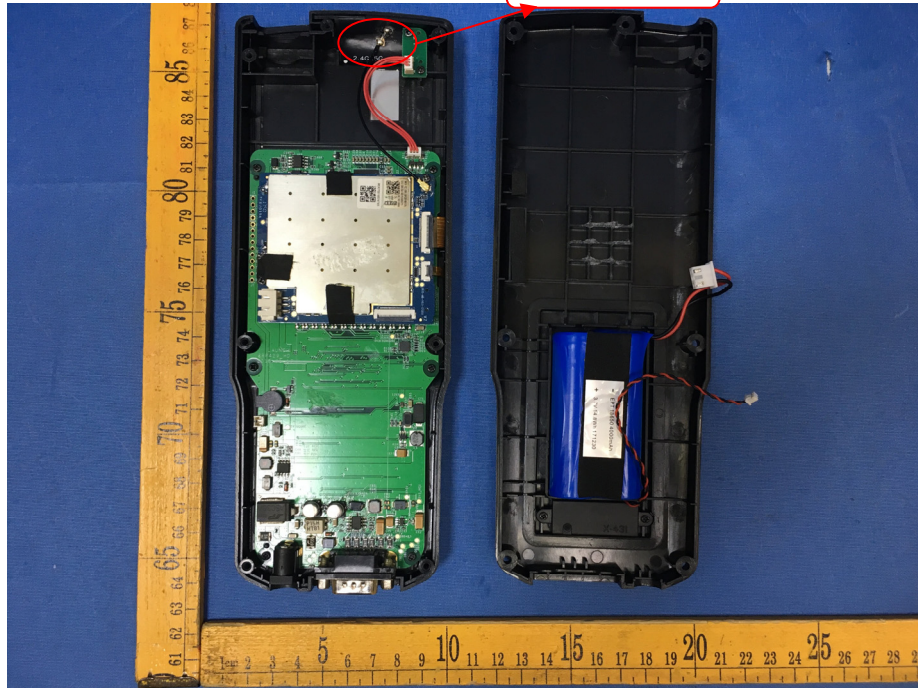

EUT – Internal View Model CRP 429HD FCC ID: XUJCRP429HD

WIFI ANT.

Appendix WTS18S07117027W\_Photo

---

Appendix WTS18S07117027W\_Photo

---

Appendix WTS18S07117027W\_Photo