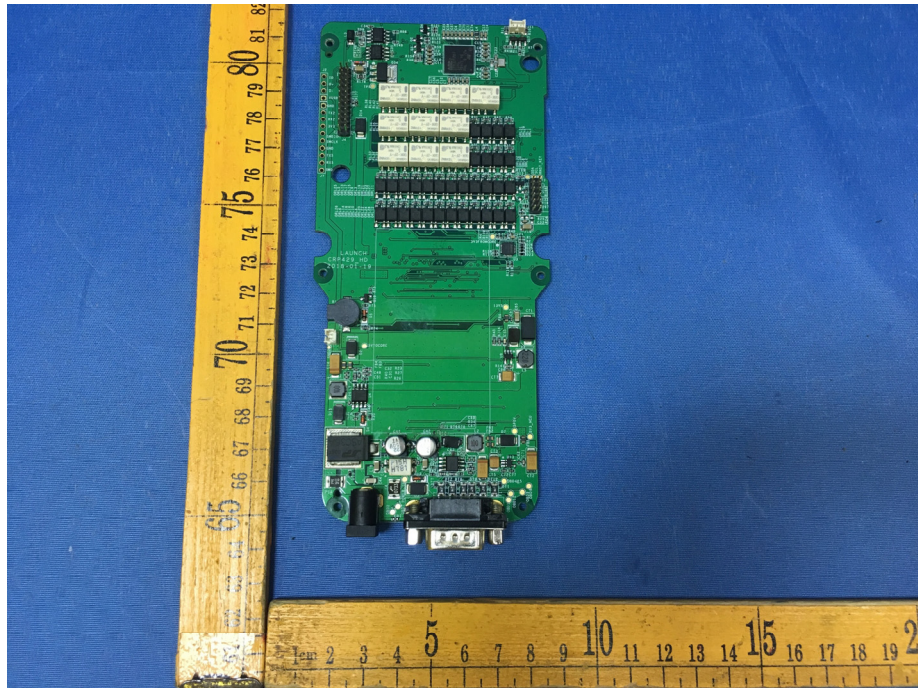

EUT – Internal View Model CRP 429HD FCC ID: XUJCRP429HD

WIFI ANT.

Appendix WTS18S07117027W\_Photo

---

Appendix WTS18S07117027W\_Photo

---

Appendix WTS18S07117027W\_Photo