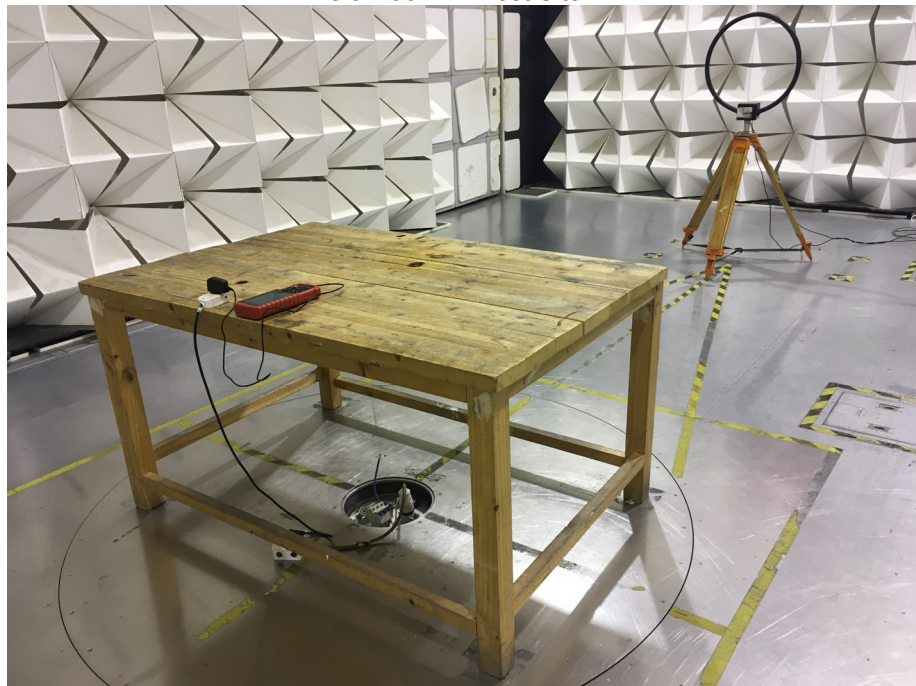

Photographs –Constructional Details

WiFi Setup photo Model CRP 429 FCC ID:

XUJCRP429 Photograph – Conducted Emission Test

Setup

Test Site 1#

Photograph - Spurious Emissions Radiated Test Setup

Below 30MHz Test Site 2#