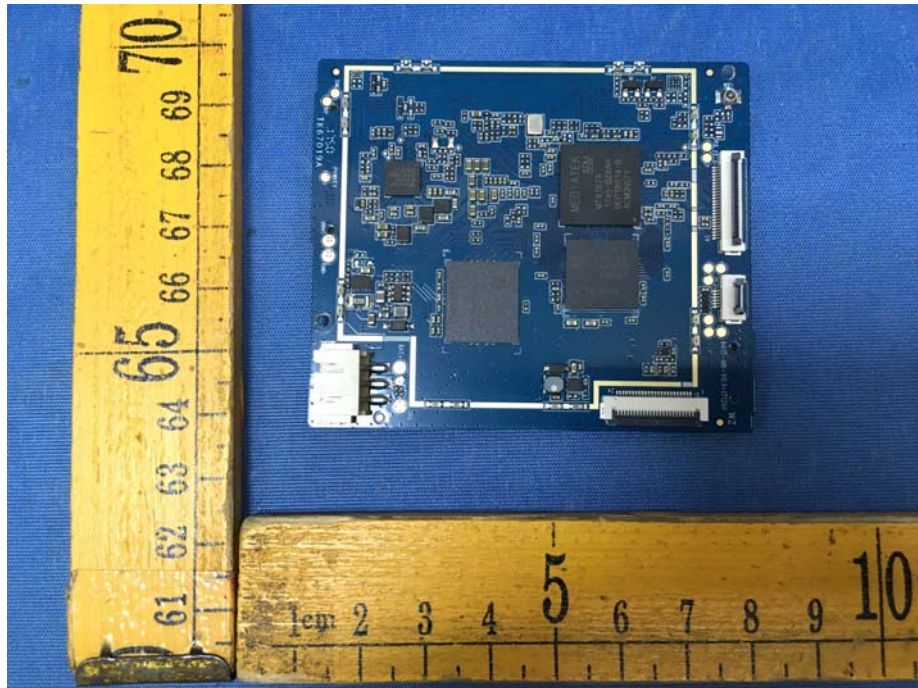

EUT – Internal View Model CRP 429 FCC ID: XUJCRP429

Appendix WTS18S03104454W\_Photo

Appendix WTS18S03104454W\_Photo

Appendix WTS18S03104454W\_Photo

Appendix WTS18S03104454W\_Photo

====End====