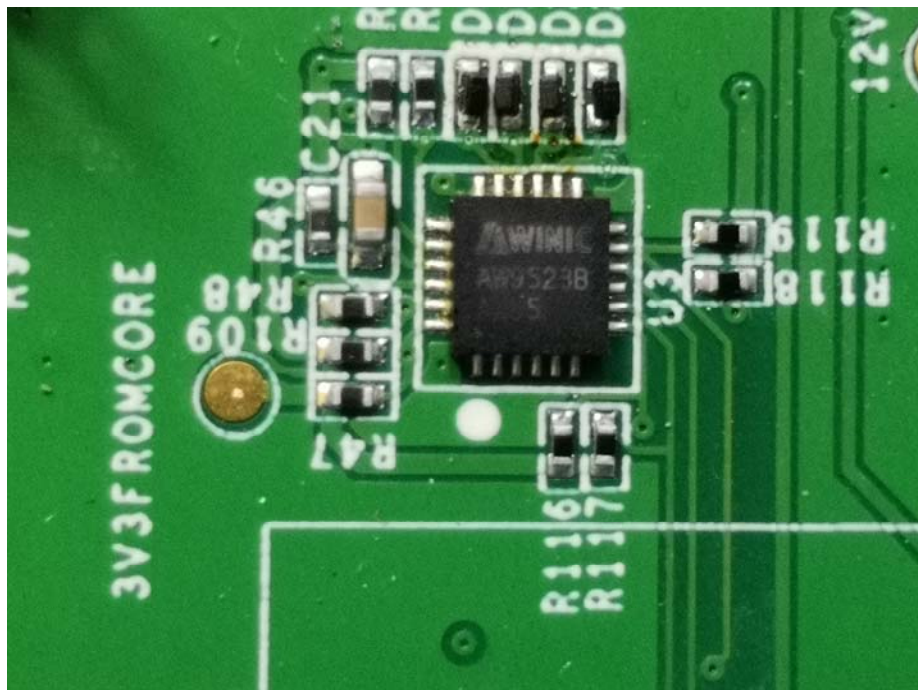

EUT – Internal View Model CRP 429 FCC ID: XUJCRP429

Appendix WTS18S03104454W\_Photo

Appendix WTS18S03104454W\_Photo

Appendix WTS18S03104454W\_Photo

Appendix WTS18S03104454W\_Photo

====End====