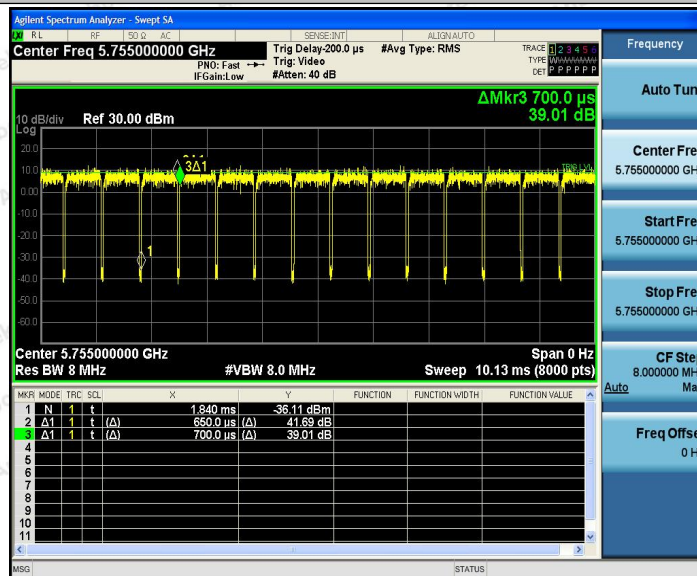

11AC40SISO_Ant1_5755

Shenzhen Anbotek Compliance Laboratory Limited

Address: 1/F., Building D, Sogood Science and Technology Park, Sanwei Community, Hangcheng Street, Bao'an District, Shenzhen, Guangdong, China.

Tel: (86) 755-26066440 Fax: (86) 755-26014772 Email: service@anbotek.com

Hotline
400-003-0500
www.anbotek.com