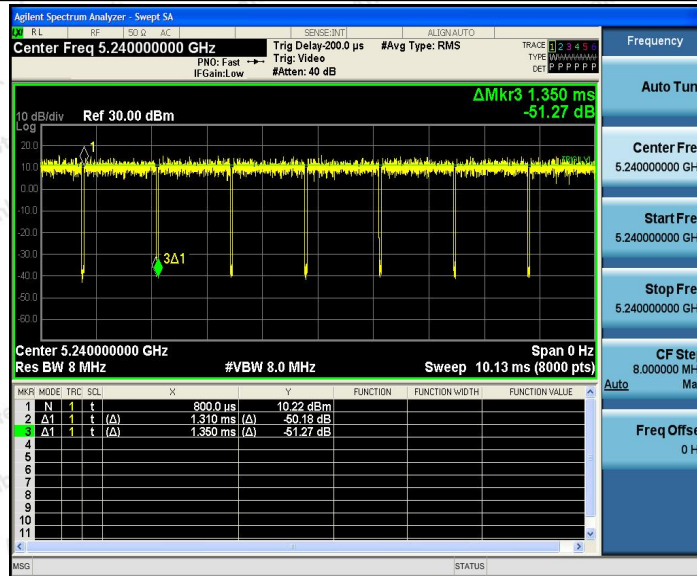

11AC20SISO_Ant1_5240