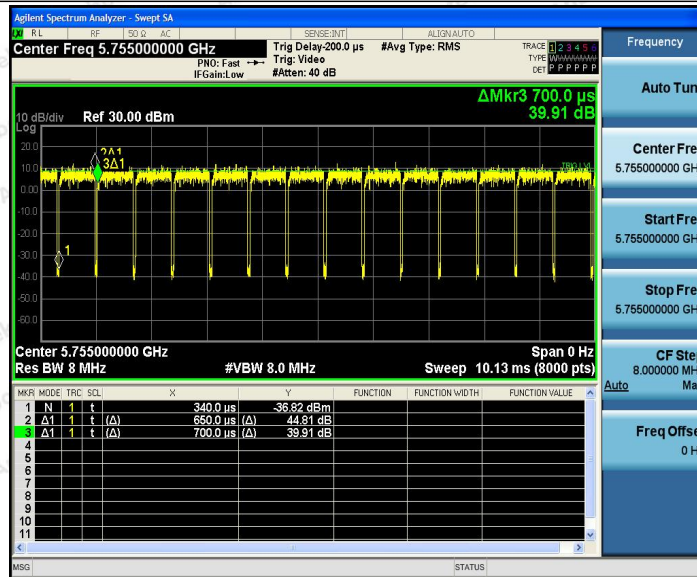

Tel: (86) 755-26066440 Fax: (86) 755-26014772 Email: service@anbotek.com

Hotline
 400-003-0500
 www.anbotek.com

11N40SISO_Ant1_5230

11N40SISO_Ant1_5755

Shenzhen Anbotek Compliance Laboratory Limited

Address: 1/F., Building D, Sogood Science and Technology Park, Sanwei Community, Hangcheng Street, Bao'an District, Shenzhen, Guangdong, China.
 Tel: (86) 755-26066440 Fax: (86) 755-26014772 Email: service@anbotek.com