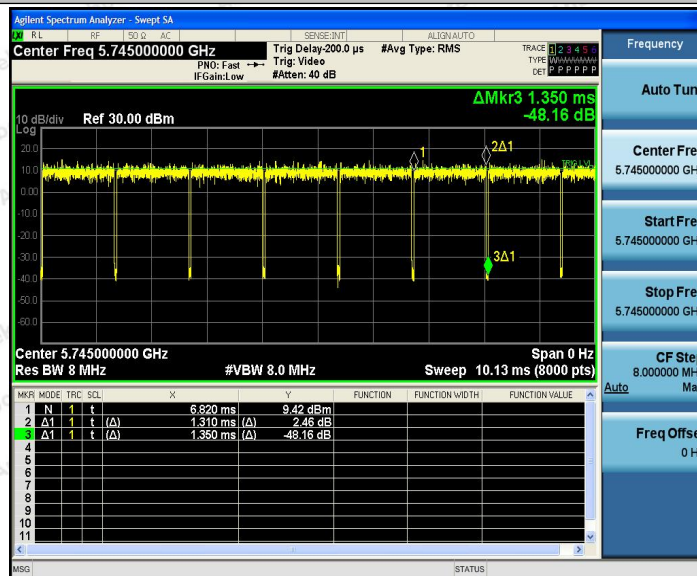

11N20SISO_Ant1_5245

Shenzhen Anbotek Compliance Laboratory Limited

Address: 1/F., Building D, Sogood Science and Technology Park, Sanwei Community, Hangcheng Street, Bao'an District, Shenzhen, Guangdong, China.
Tel: (86) 755-26066440 Fax: (86) 755-26014772 Email: service@anbotek.com

Hotline 400-003-0500
www.anbotek.com