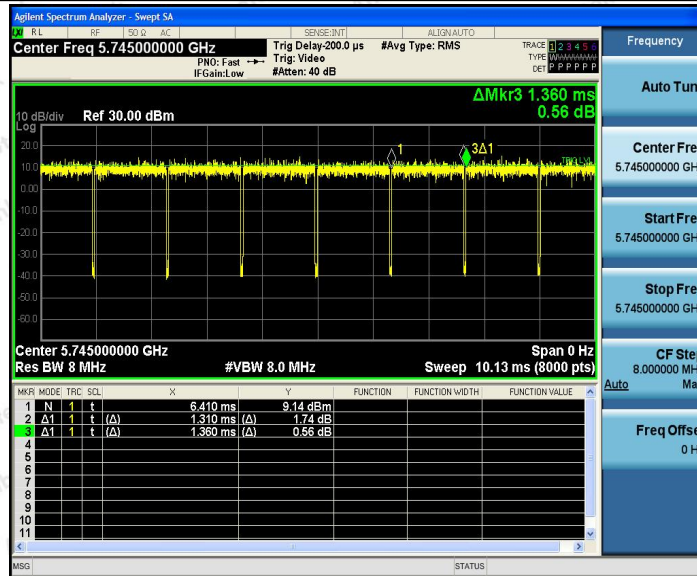

11A_Ant1_5745