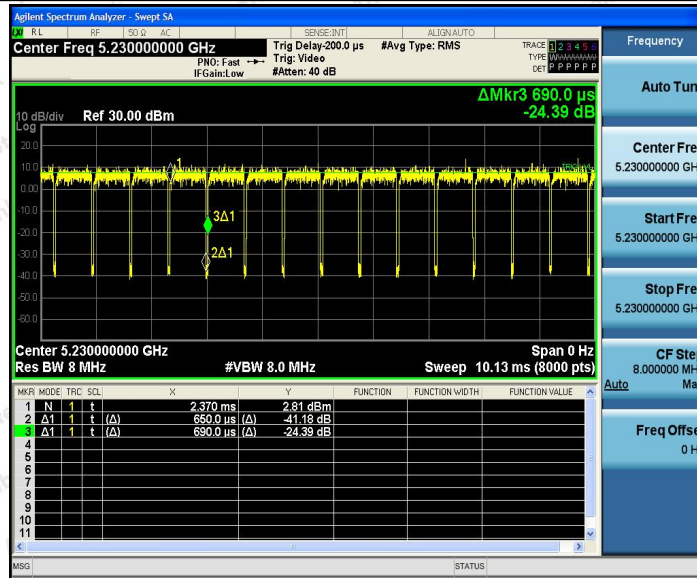

11AC40SISO_Ant1_5230