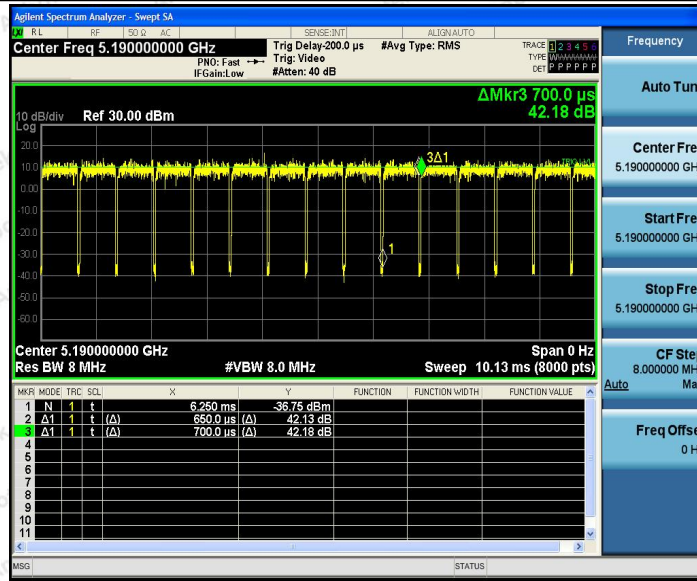

Shenzhen Anbotek Compliance Laboratory Limited

Address: 1/F., Building D, Sogood Science and Technology Park, Sanwei Community, Hangcheng Street, Bao'an District, Shenzhen, Guangdong, China.
Tel: (86) 755-26066440 Fax: (86) 755-26014772 Email: service@anbotek.com

Hotline 400-003-0500
www.anbotek.com