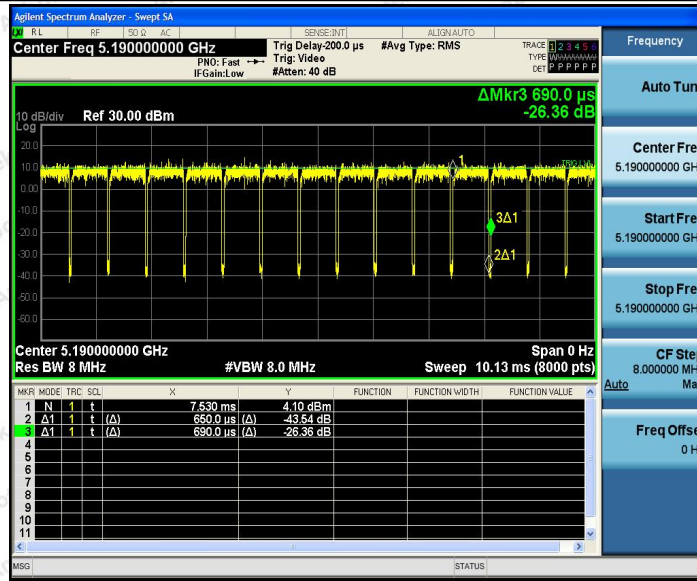

Shenzhen Anbotek Compliance Laboratory Limited

Address: 1/F., Building D, Sogood Science and Technology Park, Sanwei Community, Hangcheng Street, Bao'an District, Shenzhen, Guangdong, China.

Tel: (86) 755-26066440 Fax: (86) 755-26014772 Email: service@anbotek.com

Hotline
400-003-0500
www.anbotek.com