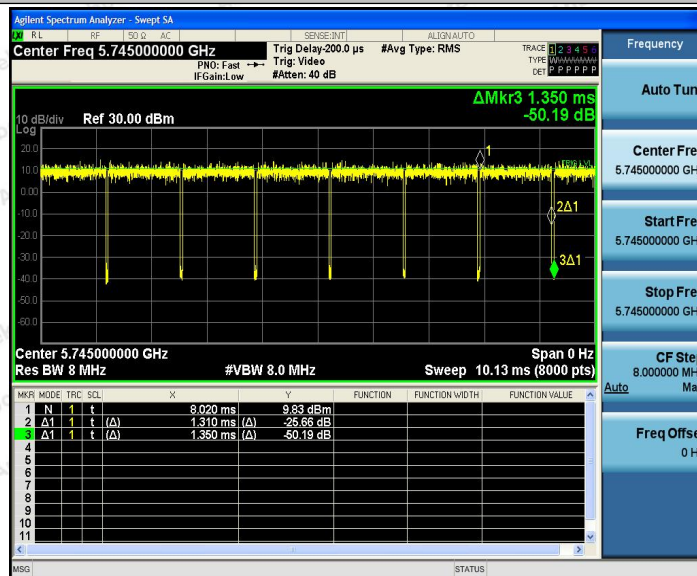

11AC20SISO_Ant1_5745

Shenzhen Anbotek Compliance Laboratory Limited

Address: 1/F., Building D, Sogood Science and Technology Park, Sanwei Community, Hangcheng Street, Bao'an District, Shenzhen, Guangdong, China.

Tel: (86) 755-26066440 Fax: (86) 755-26014772 Email: service@anbotek.com

Hotline
400-003-0500
www.anbotek.com