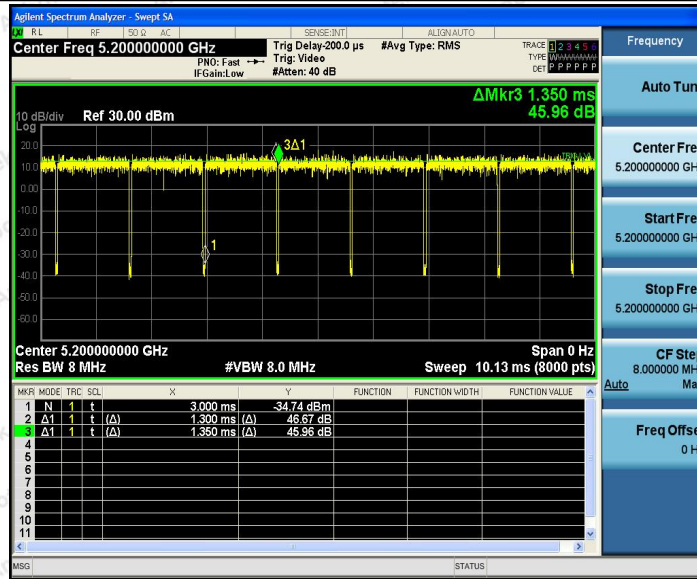

Shenzhen Anbotek Compliance Laboratory Limited

Address: 1/F., Building D, Sogood Science and Technology Park, Sanwei Community, Hangcheng Street, Bao'an District, Shenzhen, Guangdong, China.
Tel: (86) 755-26066440 Fax: (86) 755-26014772 Email: service@anbotek.com

Hotline 400-003-0500
www.anbotek.com