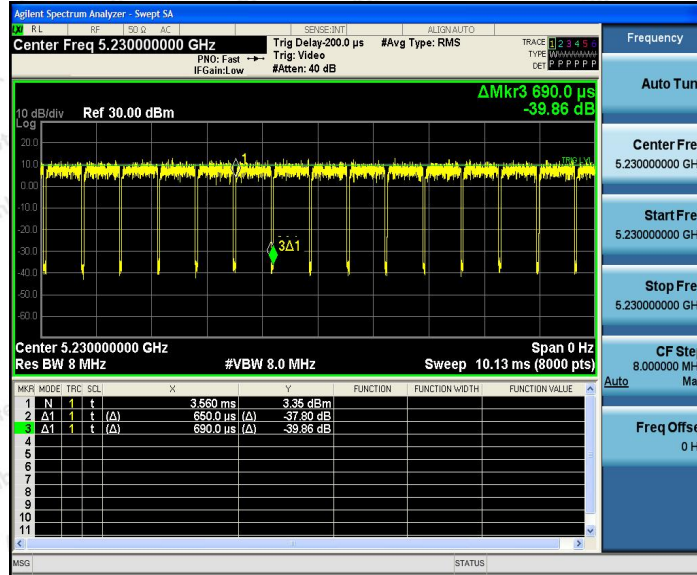

11N40SISO_Ant1_5230