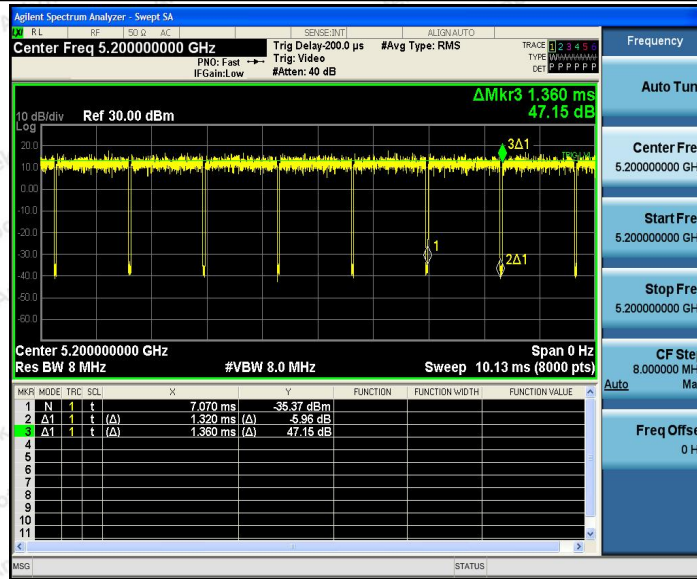

Shenzhen Anbotek Compliance Laboratory Limited

Address: 1/F., Building D, Sogood Science and Technology Park, Sanwei Community, Hangcheng Street, Bao'an District, Shenzhen, Guangdong, China.

Tel: (86) 755-26066440 Fax: (86) 755-26014772 Email: service@anbotek.com

Hotline
400-003-0500
www.anbotek.com