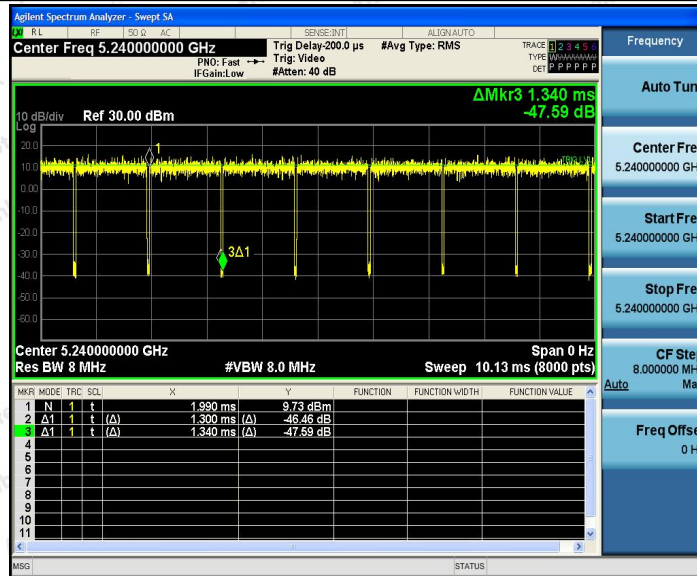

11N20SISO_Ant1_5240