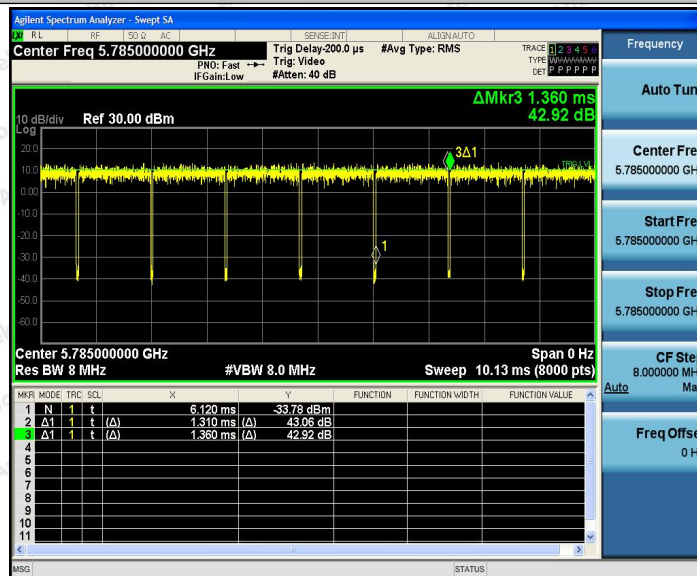

Test Graphs

11A_Ant1_5745

11A_Ant1_5785

Shenzhen Anbotek Compliance Laboratory Limited

Address: 1/F., Building D, Sogood Science and Technology Park, Sanwei Community, Hangcheng Street, Bao'an District, Shenzhen, Guangdong, China.