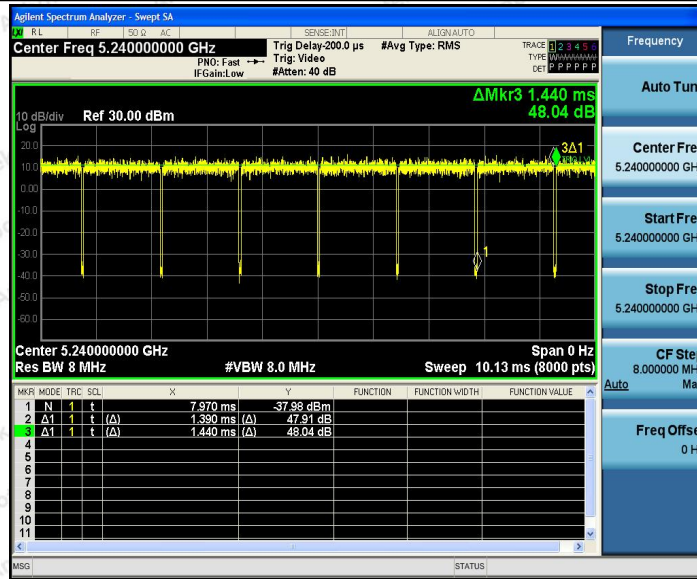

Shenzhen Anbotek Compliance Laboratory Limited

Address: 1/F., Building D, Sogood Science and Technology Park, Sanwei Community, Hangcheng Street, Bao'an District, Shenzhen, Guangdong, China.

Tel: (86) 755-26066440 Fax: (86) 755-26014772 Email: service@anbotek.com

Hotline
400-003-0500
www.anbotek.com