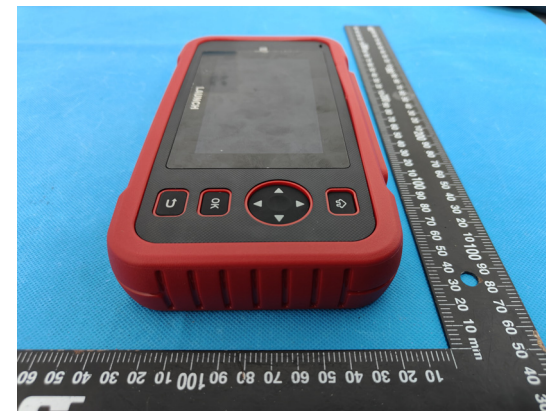

## EUT EXTERNAL PHOTOGRAPHS

Series(Creader Professional 12XE)

Main(Creader Professional 12XI)

Series(Creader Professional 12XX)

Port

Port

Port