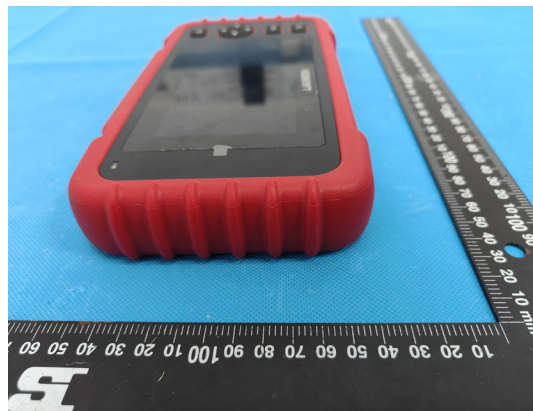

## EUT EXTERNAL PHOTOGRAPHS

Series(Creader Professional 12XE)

Main(Creader Professional 12XI)

Series(Creader Professional 12XX)

Port

Port

Port