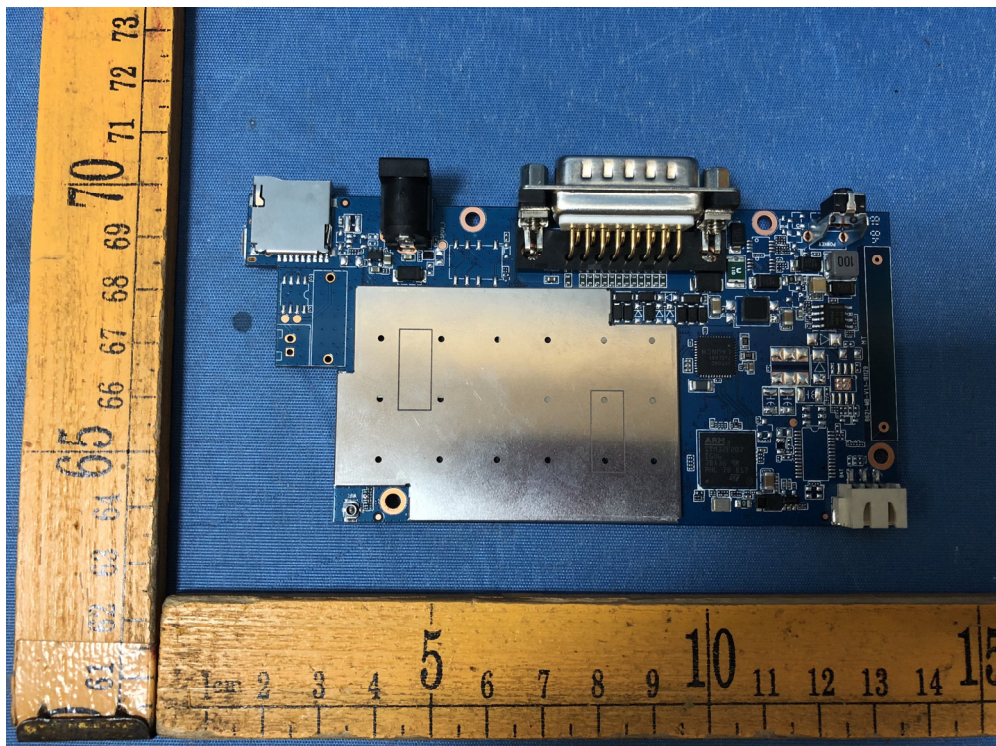

EUT – Internal View Model Creader Professional 129i FCC ID: XUJCRP12X

Appendix- Creader Professional 129i -Photos

Appendix- Creader Professional 129i -Photos