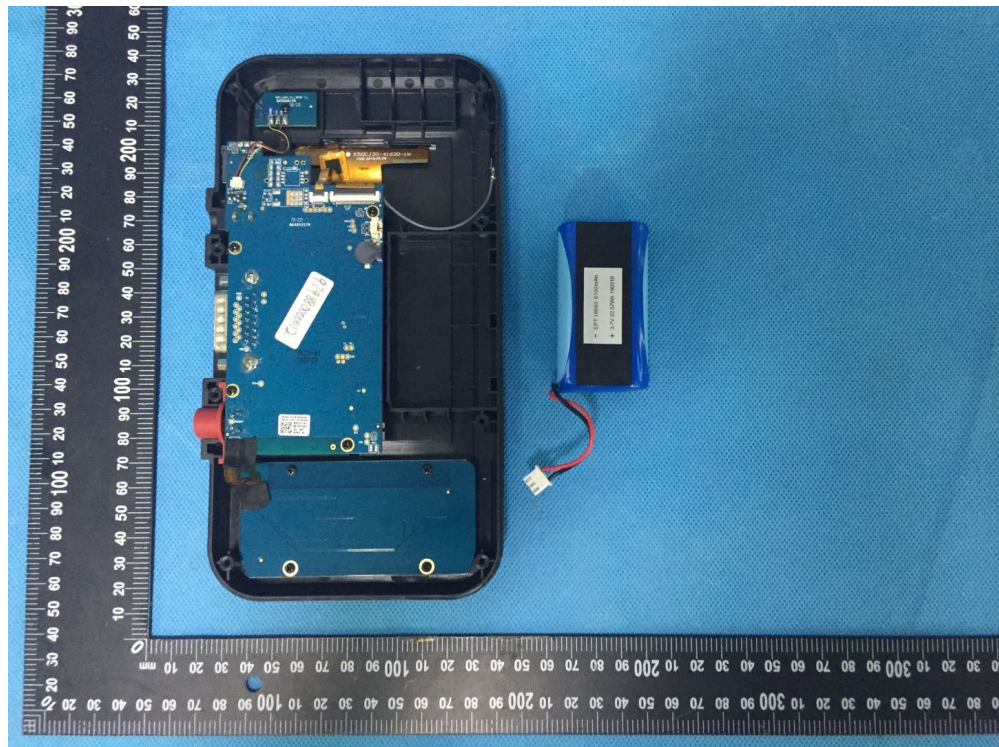

EUT – Internal View Model Creader Professional 129i FCC ID: XUJCRP12X

Appendix- Creader Professional 129i -Photos

Appendix- Creader Professional 129i -Photos