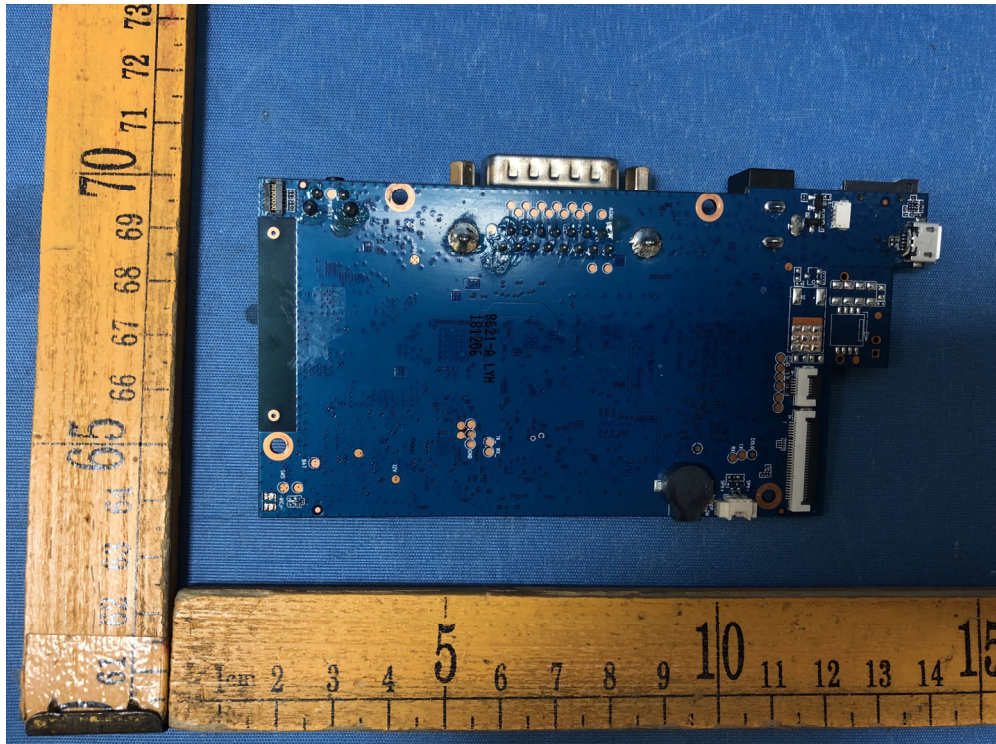

EUT – Internal View Model Creader Professional 129i FCC ID: XUJCRP12X

Appendix- Creader Professional 129i -Photos

Appendix- Creader Professional 129i -Photos