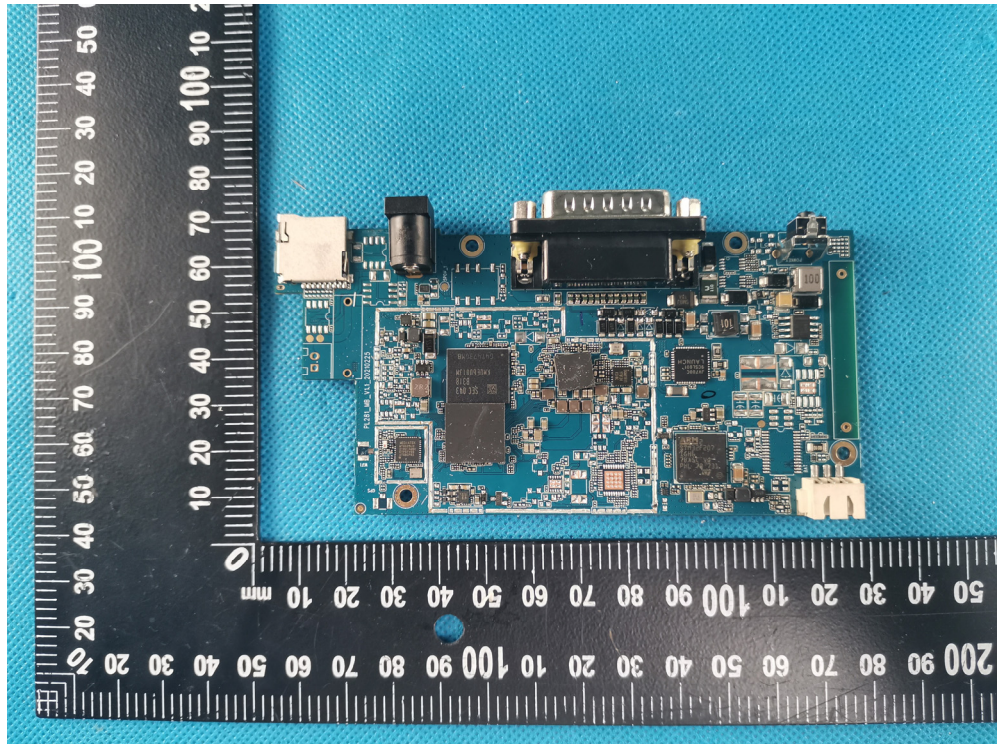

Appendix-Creder Professional 123X-Photos

EUT – Internal View Model Creder Professional 123X FCC ID: XUJCRP123X

2.4G WiFi ANT

Appendix-Creader Professional 123X-Photos