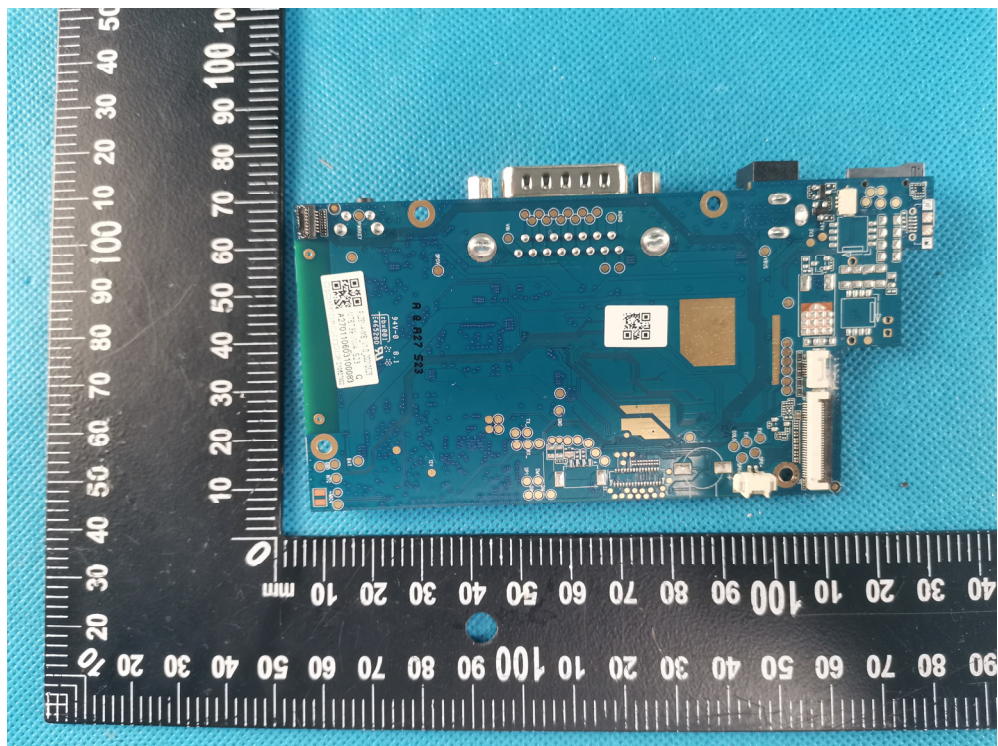

Appendix-Creder Professional 123X-Photos

EUT – Internal View Model Creder Professional 123X FCC ID: XUJCRP123X

2.4G WiFi ANT

Appendix-Creader Professional 123X-Photos

# Appendix-Creader Professional 123X-Photos

Appendix-Creder Professional 123X-Photos