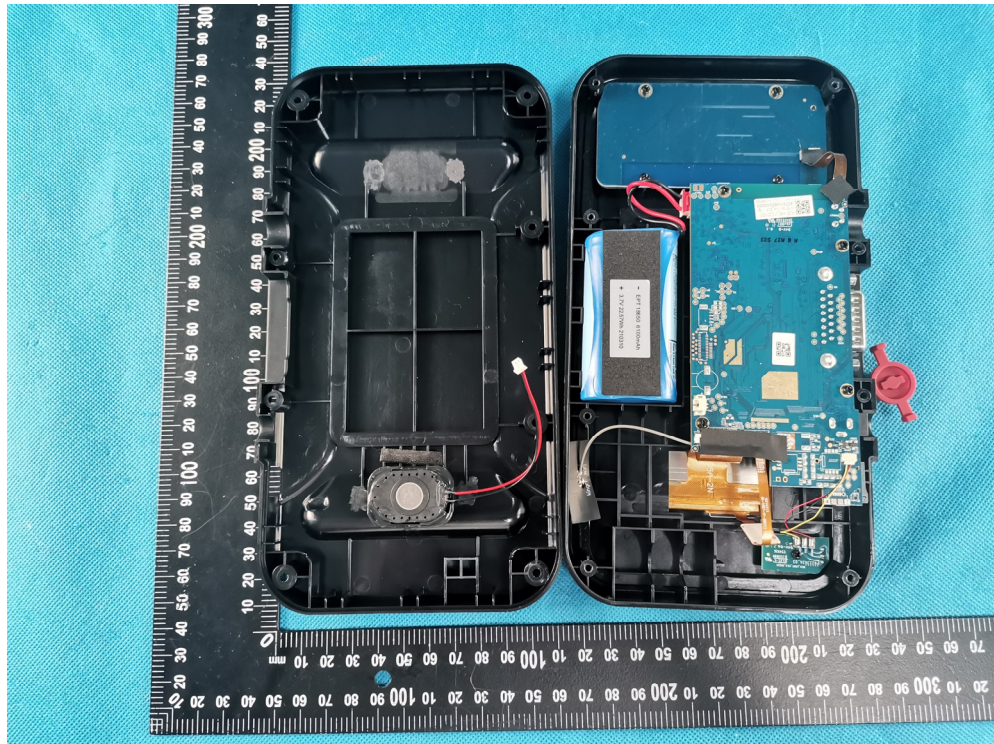

Appendix-Creder Professional 123X-Photos

EUT – Internal View Model Creder Professional 123X FCC ID: XUJCRP123X

2.4G WiFi ANT

Appendix-Creader Professional 123X-Photos

# Appendix-Creader Professional 123X-Photos

Appendix-Creder Professional 123X-Photos