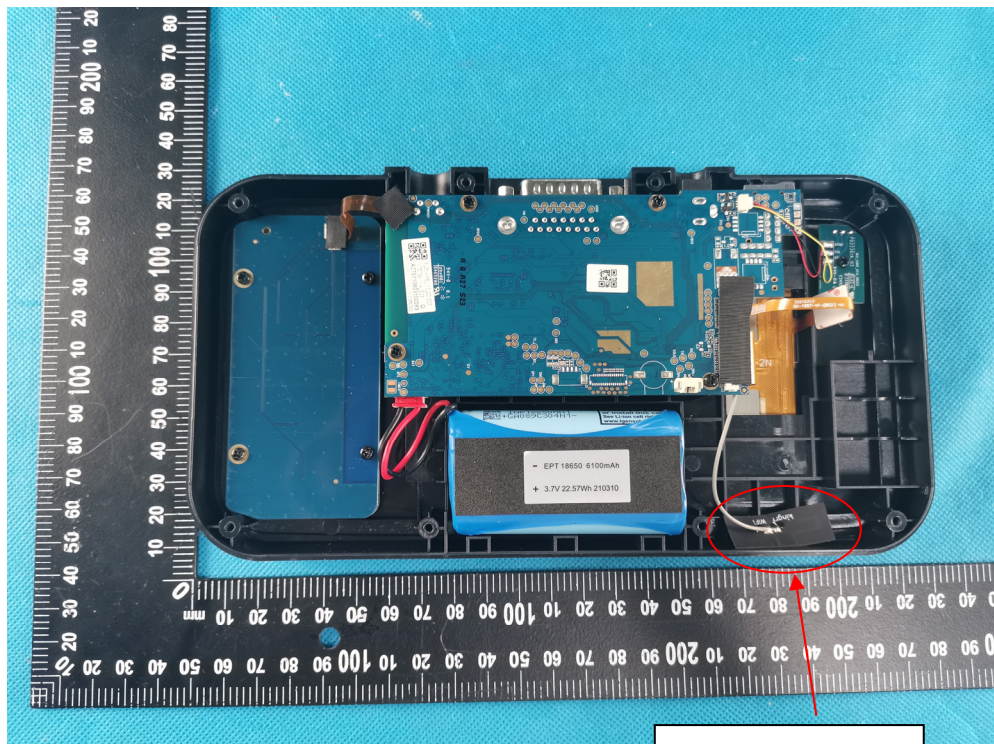

Appendix-Creder Professional 123X-Photos

EUT – Internal View Model Creder Professional 123X FCC ID: XUJCRP123X

2.4G WiFi ANT

Appendix-Creader Professional 123X-Photos

# Appendix-Creader Professional 123X-Photos

Appendix-Creder Professional 123X-Photos