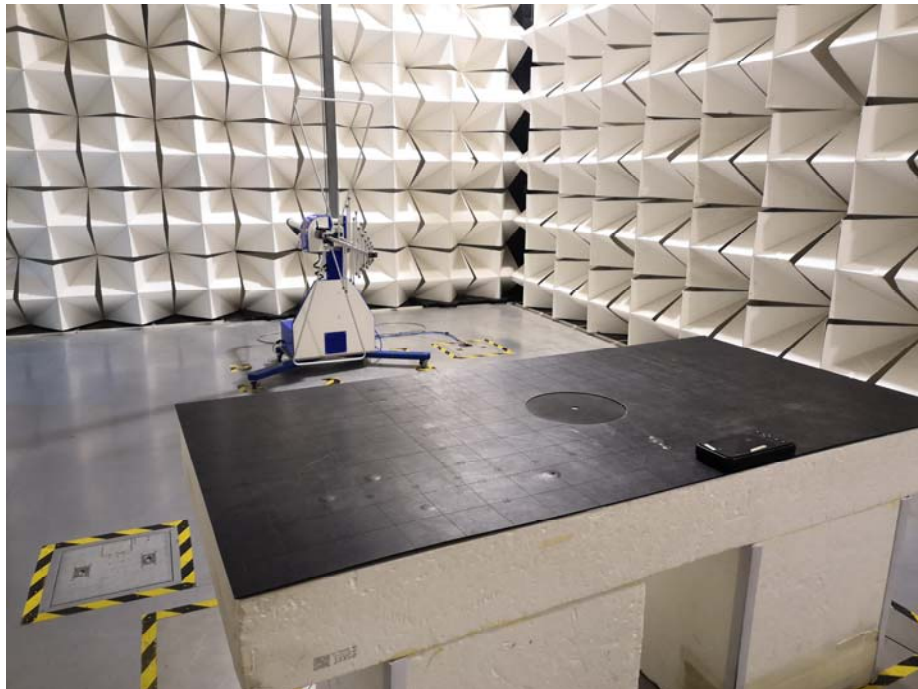

Appendix-Creder Professional 123X-Photos

Photographs –Constructional Details

WiFi Setup photo Model Creder Professional 123X FCC ID: XUJCRP123X

Photograph - Spurious Emissions Radiated Test Setup

Below 30MHz Test Site 2#

For 30MHz-1000MHz Test Site 2#

Appendix-Creder Professional 123X-Photos

For Above 1GHz Test Site 1#