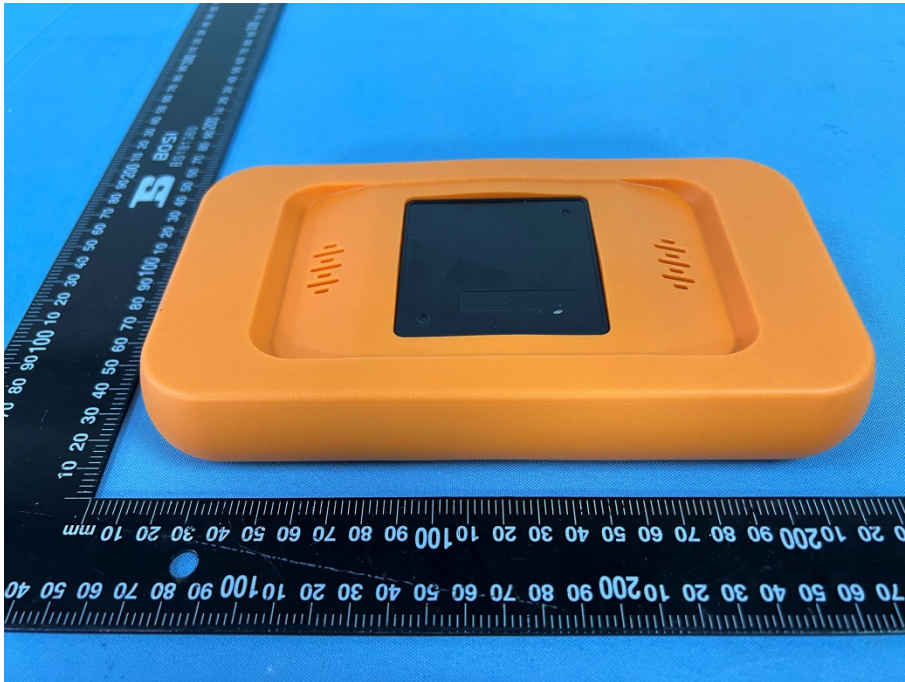

CTC Laboratories, Inc.

1-2/F., Building 2, Jiaquan Building, Guanlan High-Tech Park, Shenzhen, Guangdong, China
Tel: +86-755- 27521059 Fax: +86-755- 27521011 Http://www.sz-ctc.org.cn

Creader Elite 2.0 External Photographs