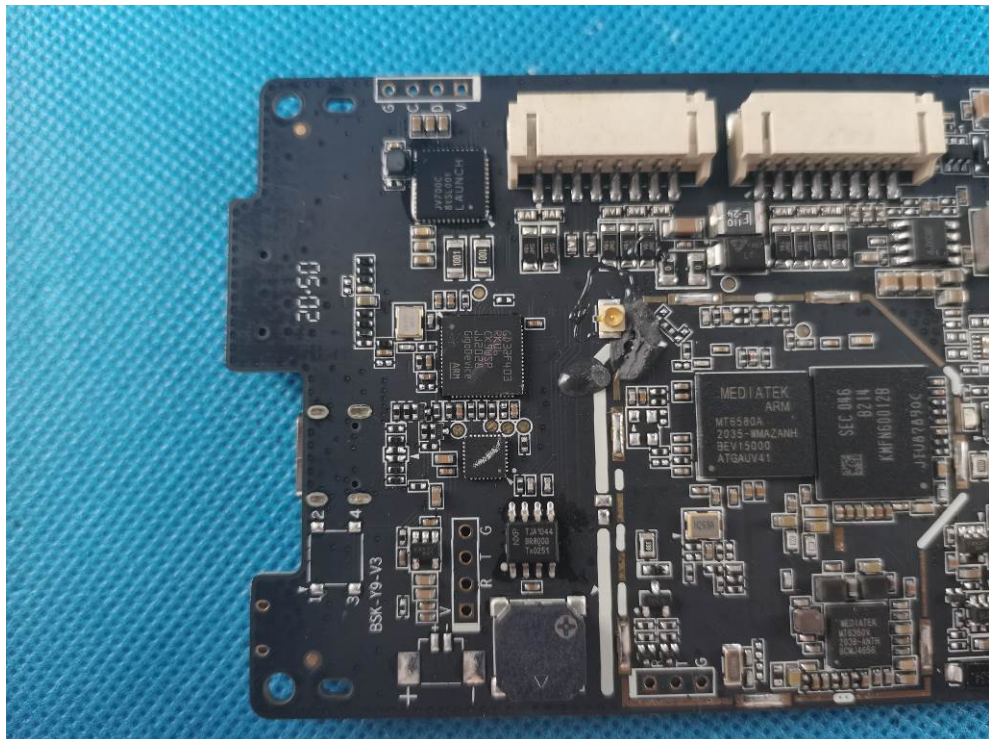

Appendix- Creader Elite 200-Photos

2.2. EUT – Internal View Model Creader Elite 200 FCC ID: XUJCRE305

Appendix- Creader Elite 200-Photos

Appendix- Creader Elite 200-Photos

Appendix- Creader Elite 200-Photos

Appendix- Creader Elite 200-Photos

Appendix- Creader Elite 200-Photos

Appendix- Creader Elite 200-Photos

====End=====