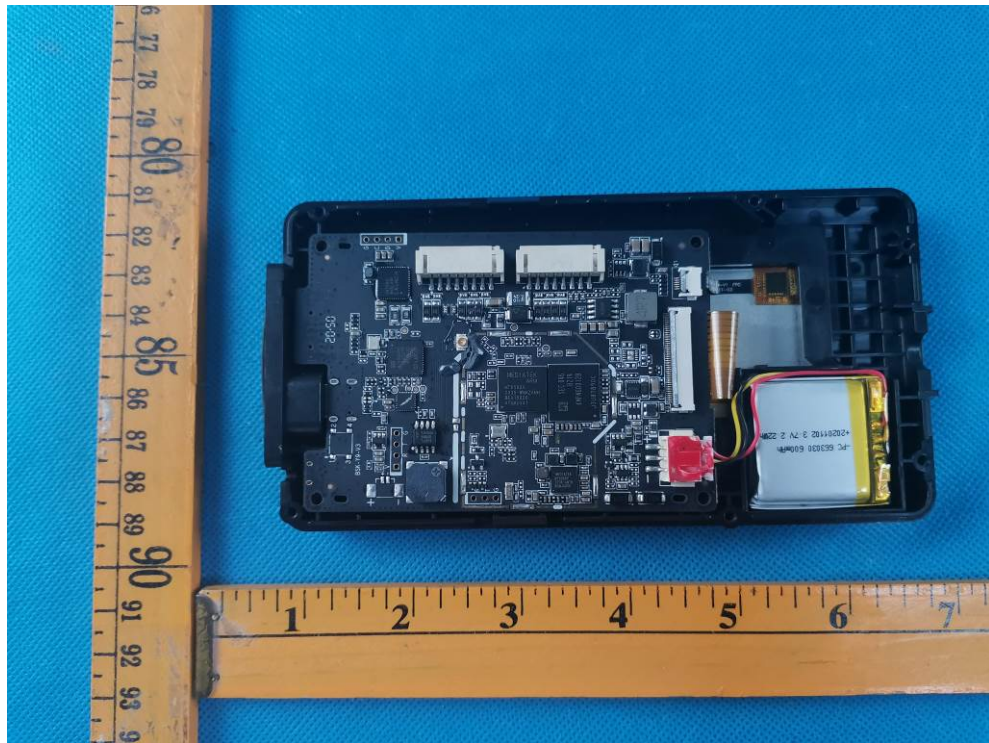

Appendix- Creader Elite 200-Photos

2.2. EUT – Internal View Model Creader Elite 200 FCC ID: XUJCRE305

Appendix- Creader Elite 200-Photos

Appendix- Creader Elite 200-Photos

Appendix- Creader Elite 200-Photos

Appendix- Creader Elite 200-Photos

Appendix- Creader Elite 200-Photos

Appendix- Creader Elite 200-Photos

====End=====