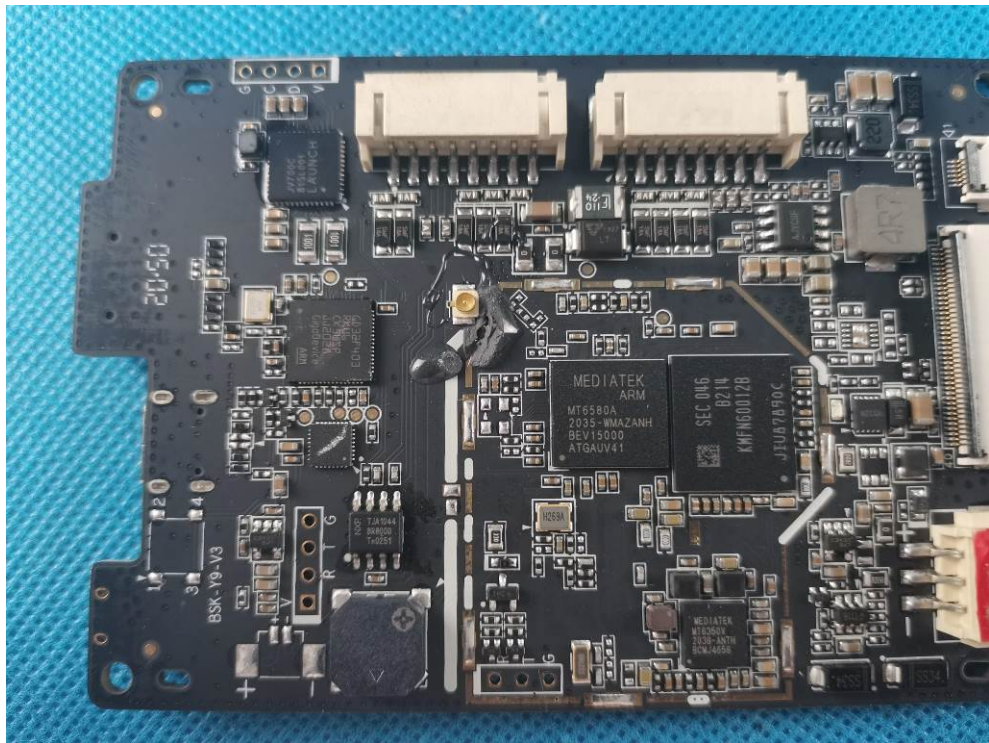

Appendix- Creader Elite 200-Photos

2.2. EUT – Internal View Model Creader Elite 200 FCC ID: XUJCRE305

Appendix- Creader Elite 200-Photos

Appendix- Creader Elite 200-Photos

Appendix- Creader Elite 200-Photos

Appendix- Creader Elite 200-Photos

Appendix- Creader Elite 200-Photos

Appendix- Creader Elite 200-Photos

====End=====