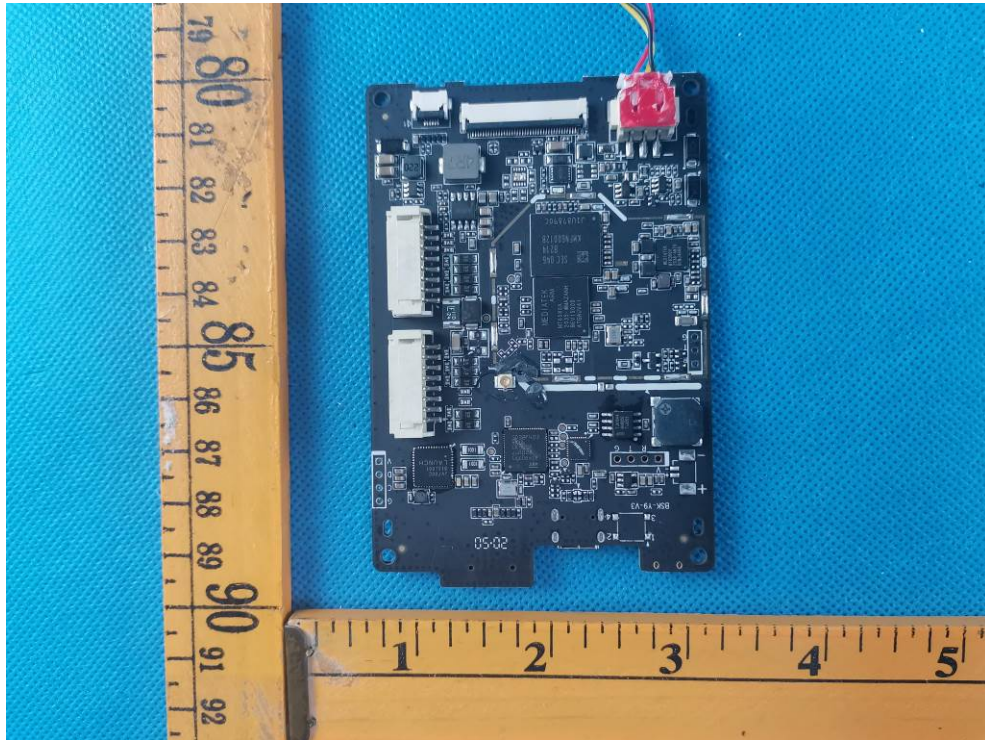

Appendix- Creader Elite 200-Photos

2.2. EUT – Internal View Model Creader Elite 200 FCC ID: XUJCRE305

Appendix- Creader Elite 200-Photos

Appendix- Creader Elite 200-Photos

Appendix- Creader Elite 200-Photos

Appendix- Creader Elite 200-Photos

Appendix- Creader Elite 200-Photos

Appendix- Creader Elite 200-Photos

====End=====