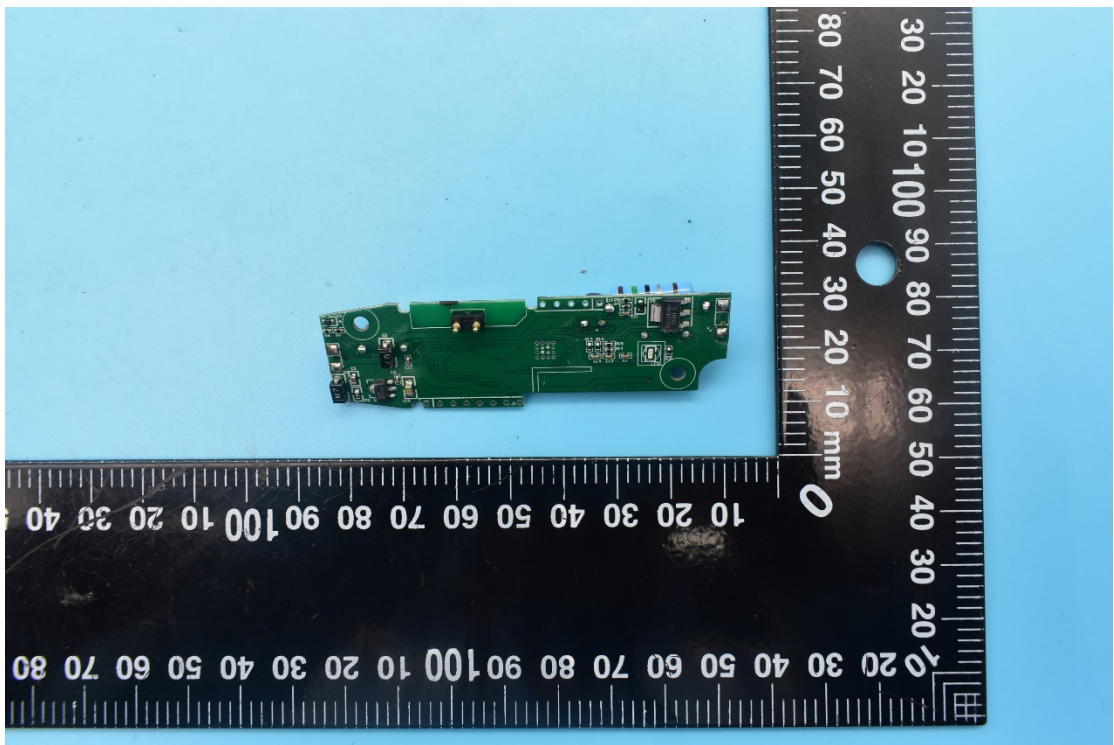

FCC ID:XUJBST360

Internal Photos

1. EUT uncover view

2. Antenna view