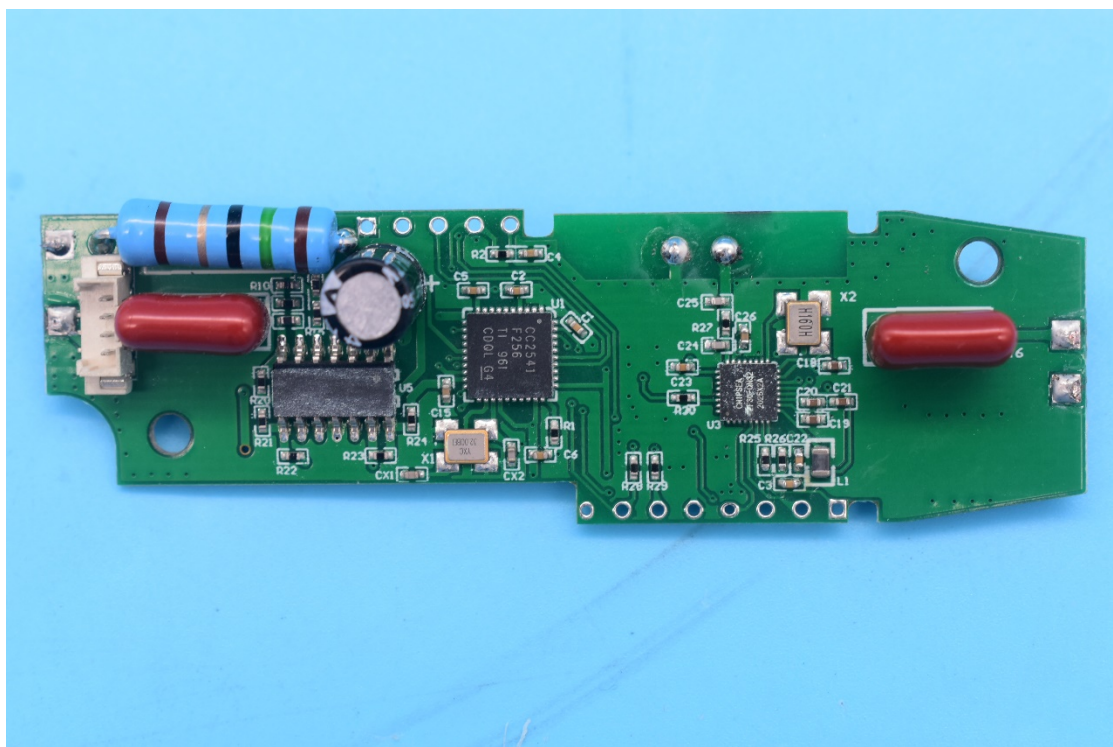

FCC ID:XUJBST360

Internal Photos

1. EUT uncover view

2. Antenna view