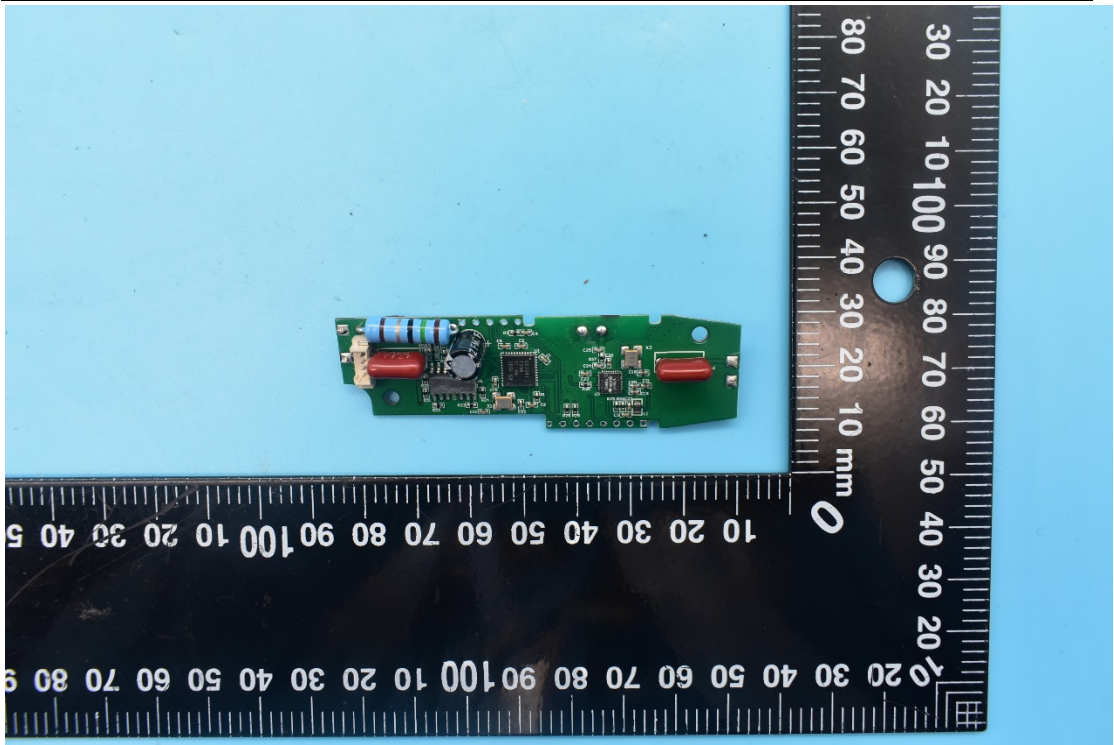

FCC ID:XUJBST360

Internal Photos

1. EUT uncover view

2. Antenna view