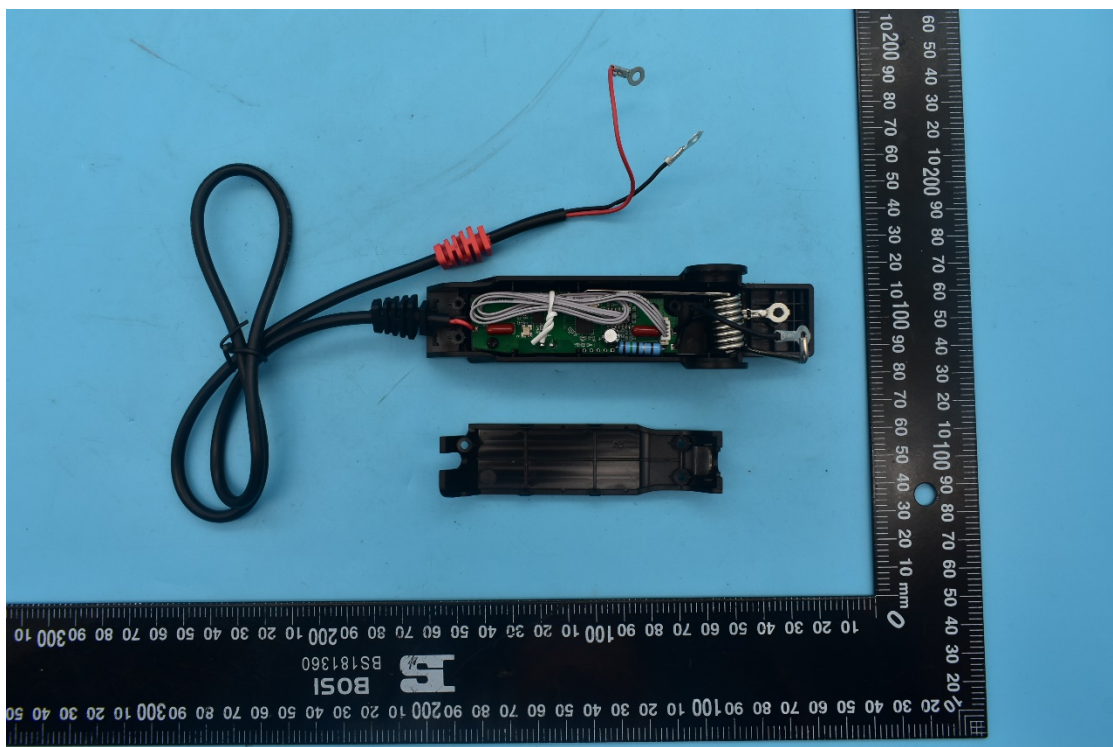

FCC ID:XUJBST360

Internal Photos

1. EUT uncover view

2. Antenna view