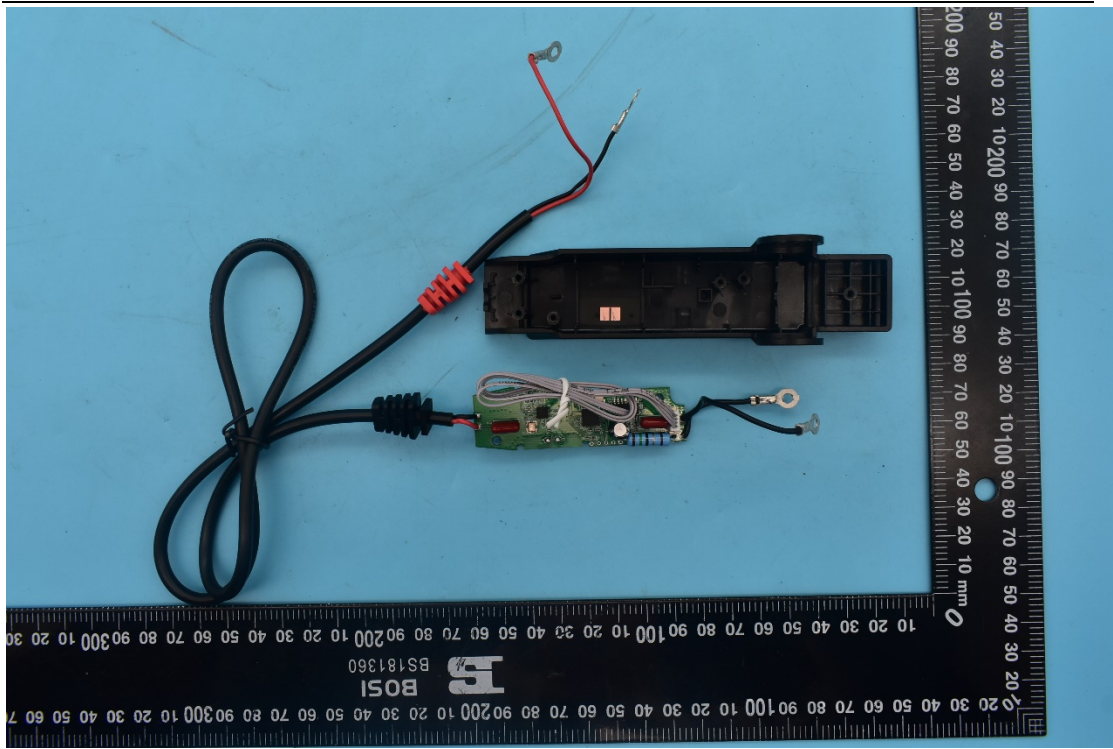

FCC ID:XUJBST360

Internal Photos

1. EUT uncover view

2. Antenna view