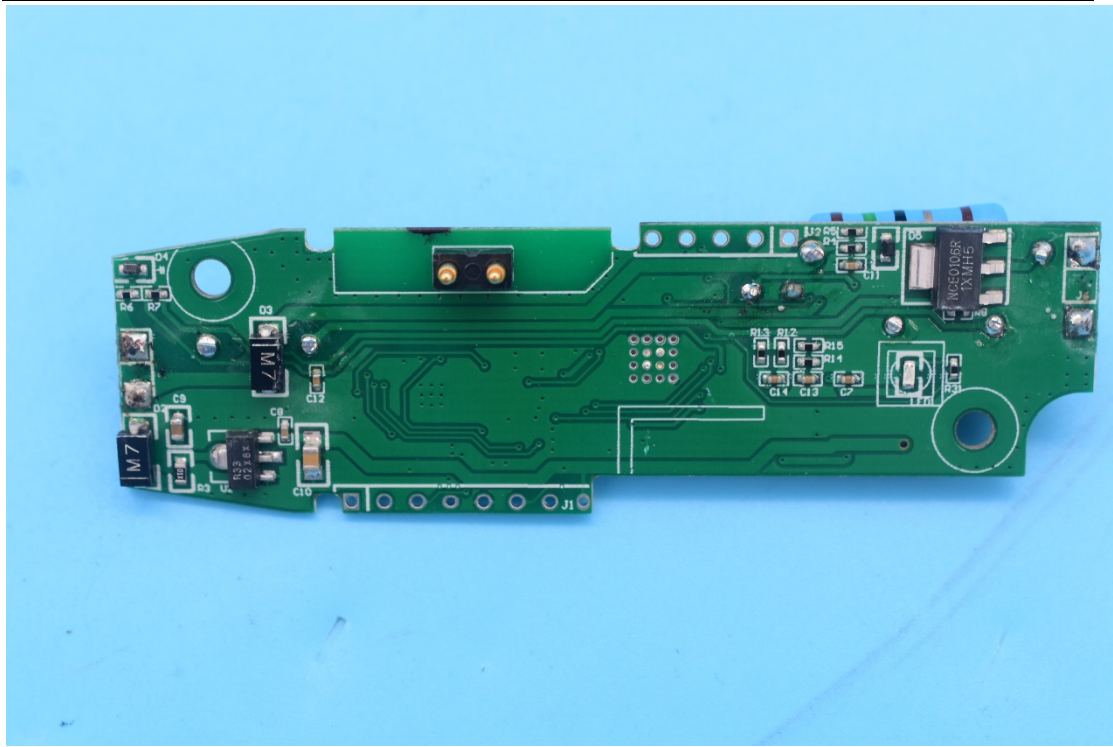

FCC ID:XUJBST360

Internal Photos

1. EUT uncover view

2. Antenna view