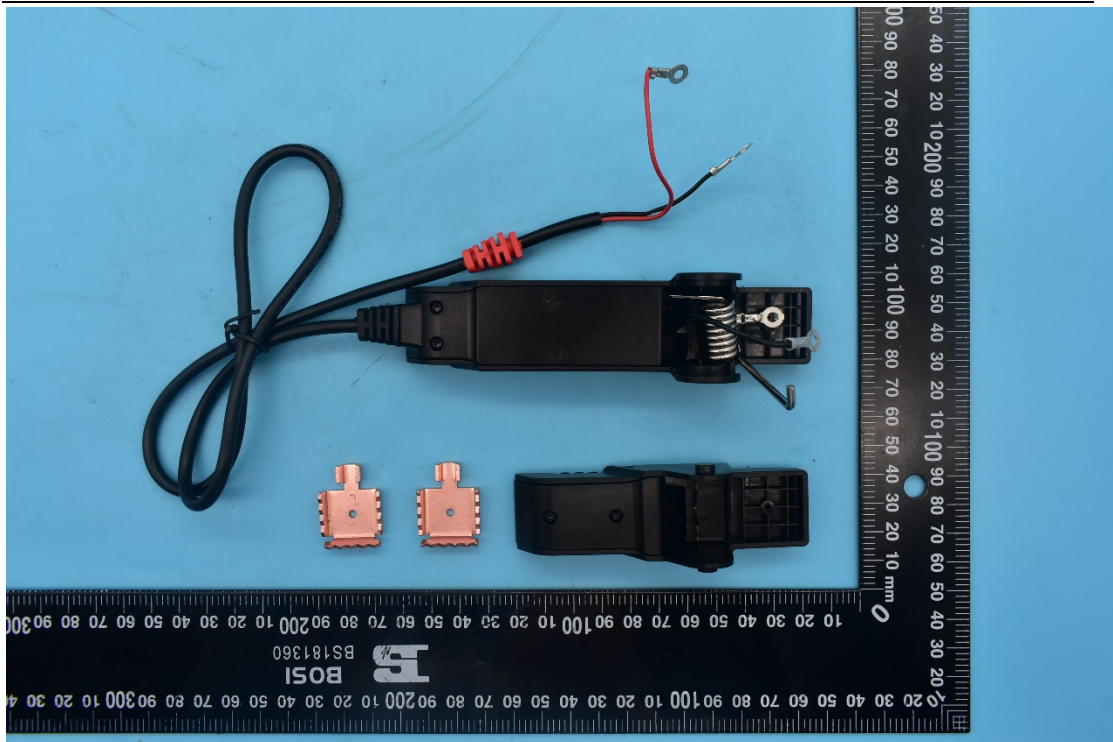

FCC ID:XUJBST360

Internal Photos

1. EUT uncover view

2. Antenna view