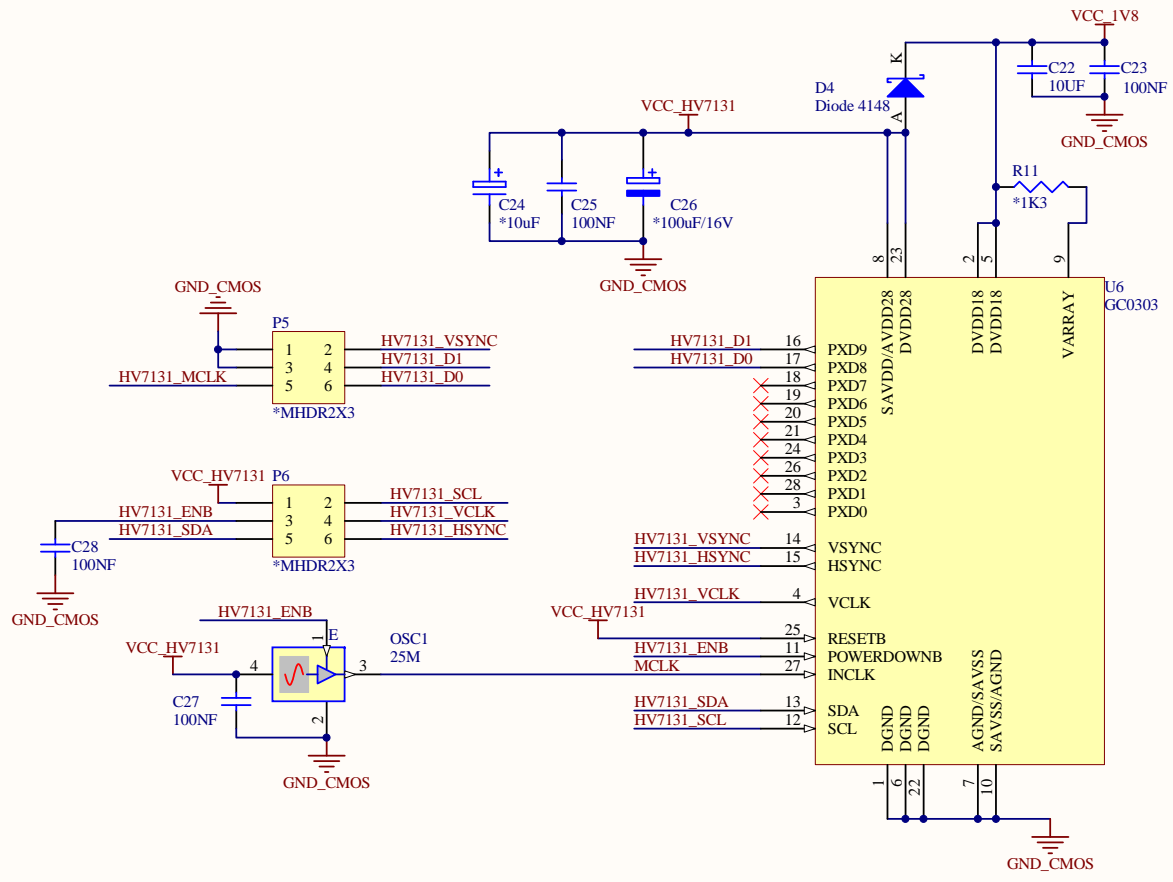

Title		
Size	Number	Revision
A3		
Date:	2009-10-27	Sheet of
File:	E:\FlyDIGI_VideoRemoteControl.SCH	Drawn By:

Title		
Size	Number	Revision
A4		
Date:	2009-10-27	Sheet of
File:	E:\FlyDIGI\...\GC0305.SchDoc	Drawn By:

Title		
Size	Number	Revision
A3		
Date:	2009-10-27	Sheet of
File:	E:\FlyDIGI_nRF24L01_SchDoc	Drawn By: