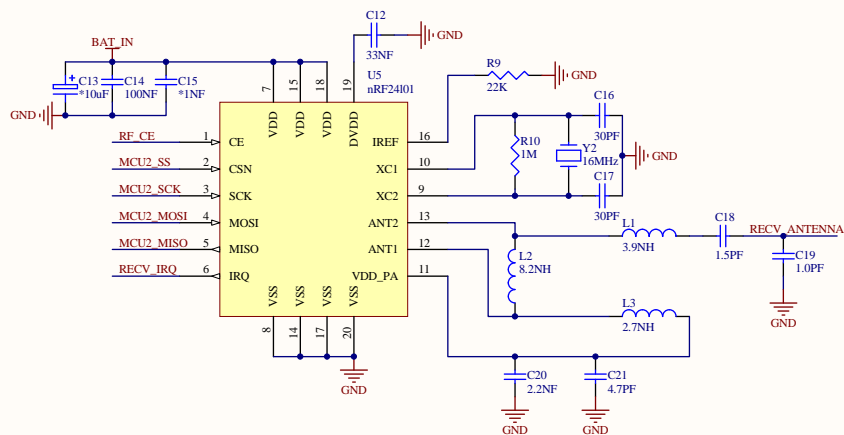

Title		
Size	Number	Revision
A3		
Date:	2009-10-27	Sheet of
File:	E:\FlyDIGI_VideoRemoteControl.SCH	Drawn By:

Title		
Size	Number	Revision
A4		
Date:	2009-10-27	Sheet of
File:	E:\FlyDIGI\...\GC0305.SchDoc	Drawn By: