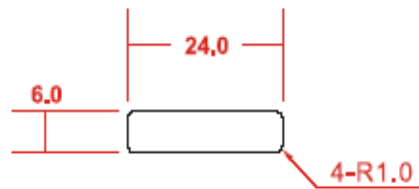

Label drawing

Model: WUS-N10M **TRENDnet**
WLAN Card
FCC ID: XU8WUSN10M

Label location