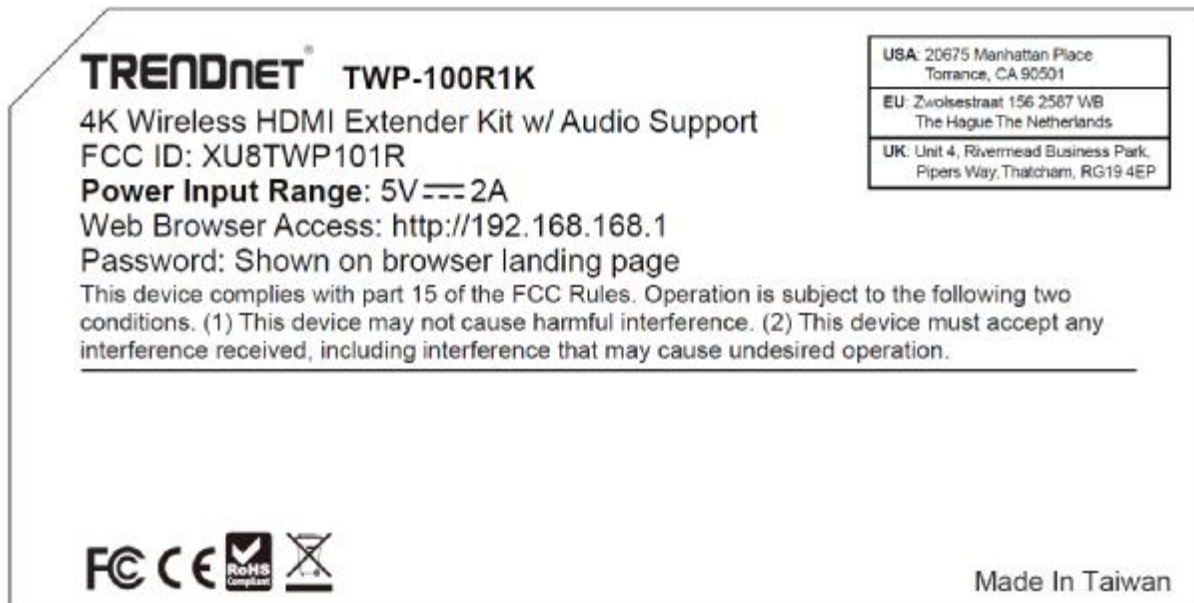

EXHIBIT A - FCC ID LABEL AND LOCATION

FCC ID Label

FCC ID Label Location Information

The label shown shall be permanently affixed at a conspicuous location on the device and be readily visible to the user at the time purchase (Labeling requirements per 2.925)