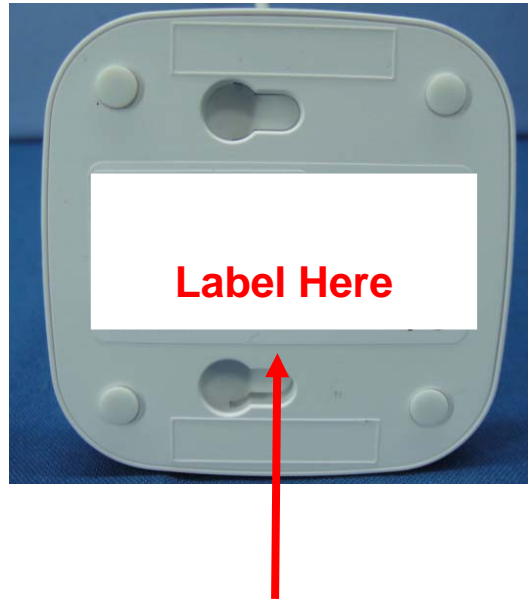

## LABEL LOCATION

The label will be permanently affixed at a conspicuous location on the device.

FCC ID : XU8TVIP745SIC