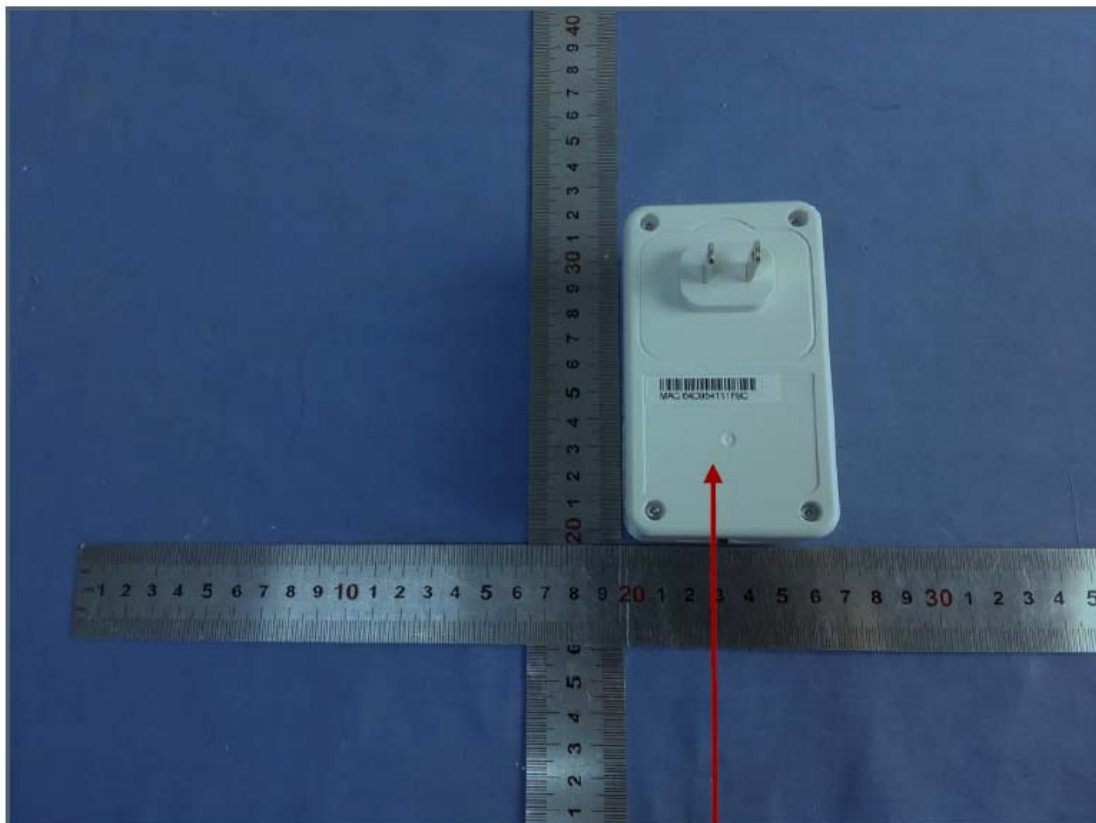

TRENDnet

Model:TPL-410AP/A

S/N:W2YYWWKD0EXXXXX

MAC:XXXXXXXXXXXX

DPW:XXXX-XXXX-XXXX-XXXX

H/W:V2.0R F/W:XXXXX

WiFi Name/SSID:

TRENDnet410_2.4GHz_NNNN

Wi-Fi Key:410XXXXXXXXX

management login:<http://192.168.10.100>

Web username: admin

Web password: admin

FCC ID:XU8TPL410APV2 IC:6337A-TPL410AP2

100-240V~,50/60Hz,0.2A

This device complies with part 15 of rules.

Made in China

Label location