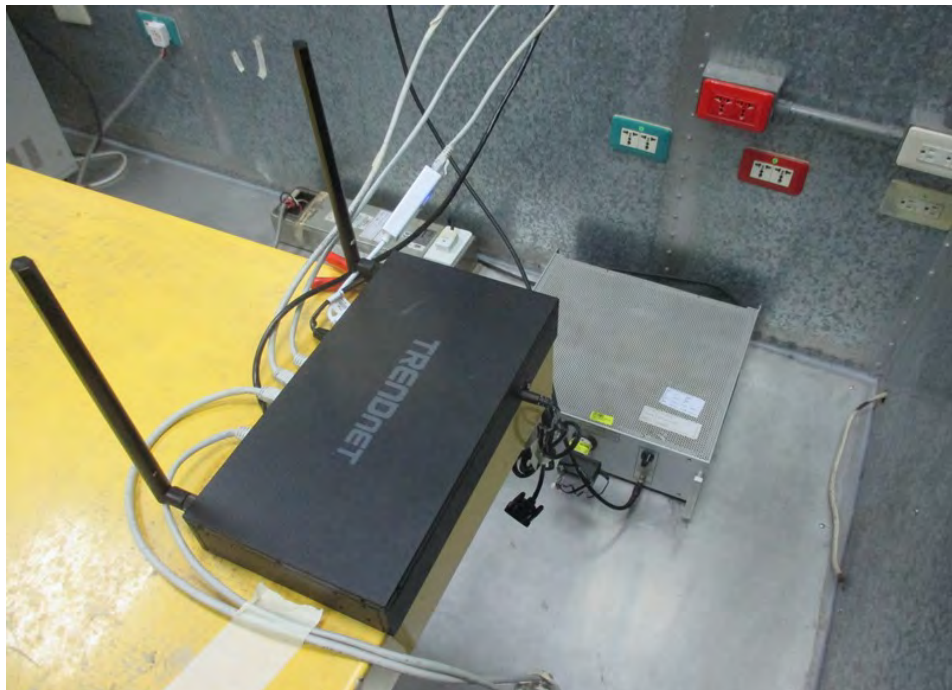

1. Photographs of Conducted Emissions Test Configuration

Test Mode: Mode 1

FRONT VIEW

REAR VIEW

2. Photographs of Radiated Emissions Test Configuration

Test Configuration: 30MHz~1GHz

Test Mode: Mode 3

FRONT VIEW

REAR VIEW

Test Configuration: Above 1GHz

FRONT VIEW

REAR VIEW

————THE END————