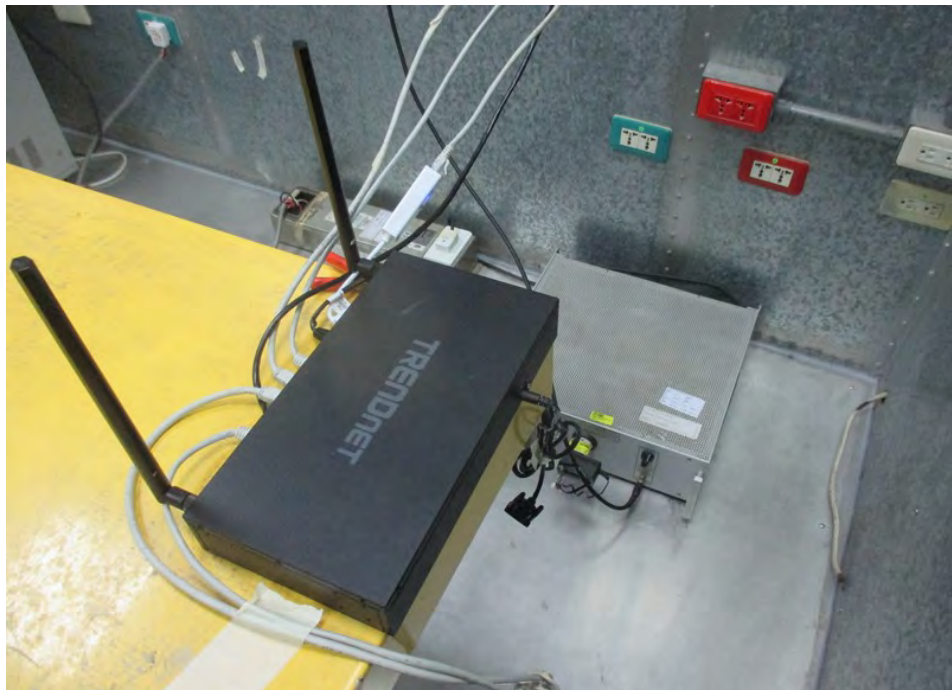

## 1. Photographs of Conducted Emissions Test Configuration

Test Mode: Mode 1

FRONT VIEW

REAR VIEW

## 2. Photographs of Radiated Emissions Test Configuration

Test Configuration: 30MHz~1GHz

Test Mode: Mode 3

FRONT VIEW

REAR VIEW

Test Configuration: Above 1GHz

FRONT VIEW

REAR VIEW