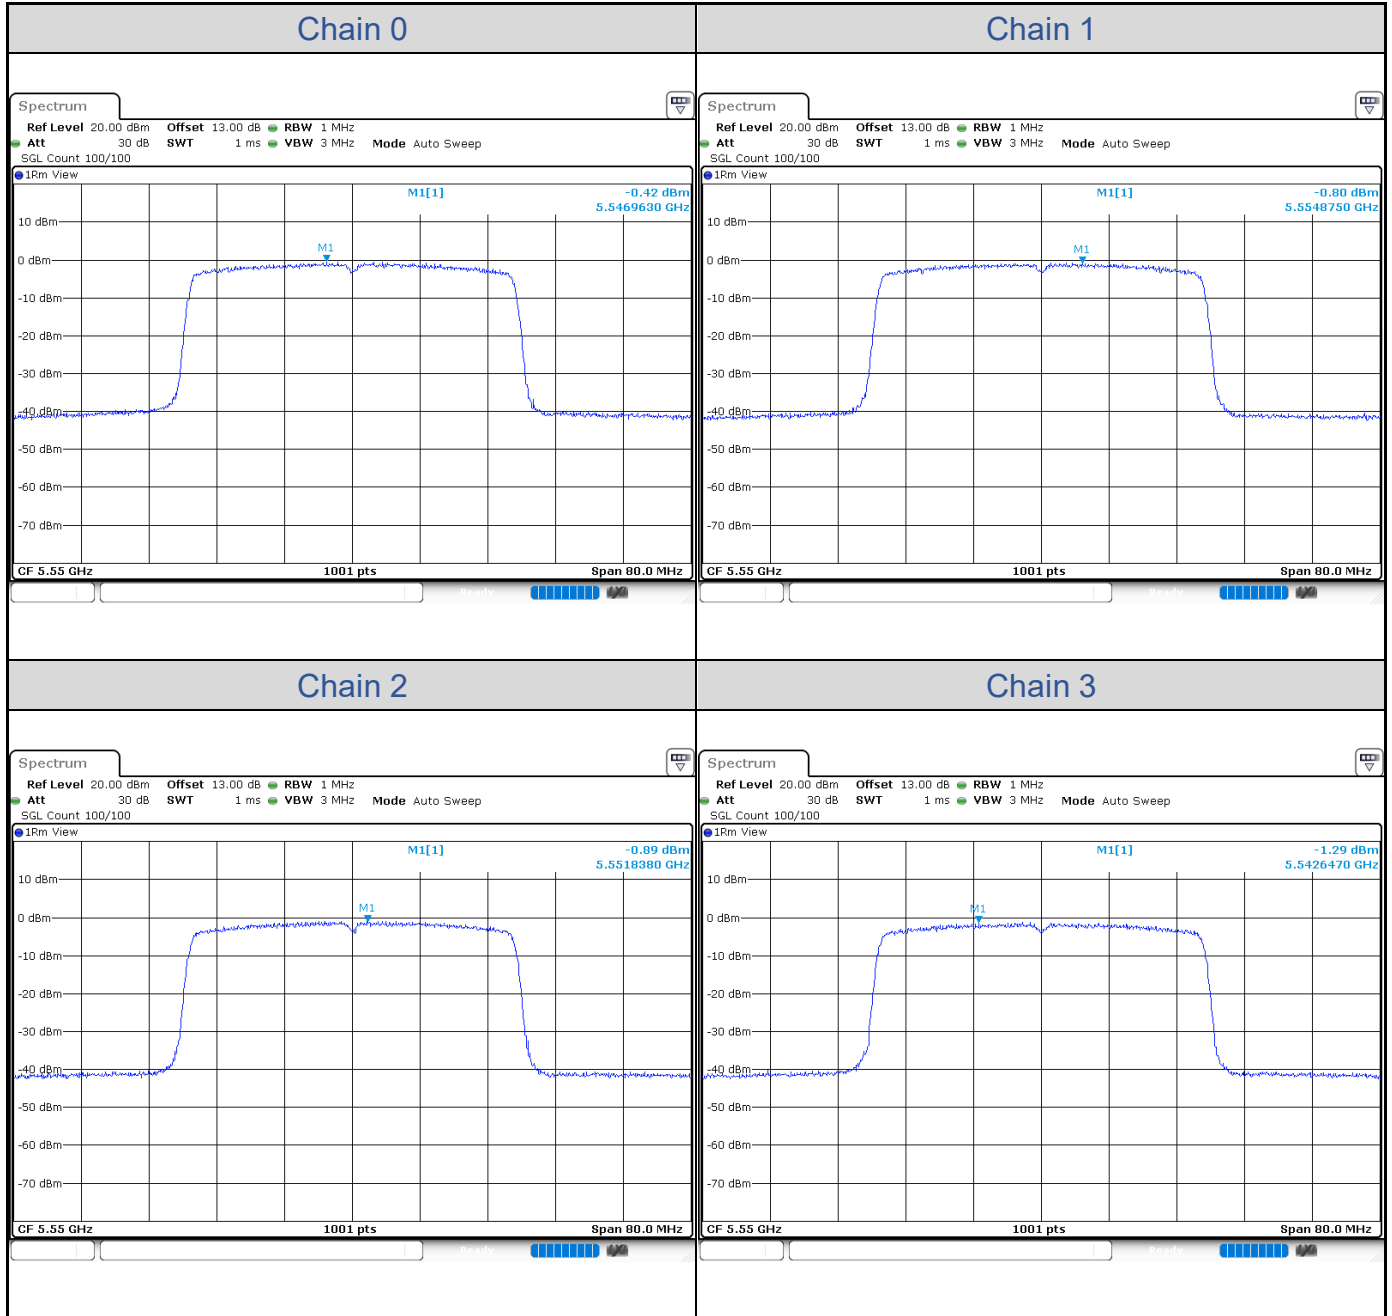

802.11ax HE40-Channel 54

802.11ax HE40-Channel 62

802.11ax HE40-Channel 102

802.11ax HE40-Channel 110

802.11ax HE40-Channel 134

**802.11ax HE80**

Band	Channel	Frequency (MHz)	PSD without Duty Factor (dBm/MHz)				Total PSD with Duty Factor (dBm/MHz)	Maximum Limit (dBm/MHz)	Pass / Fail
			Chain 0	Chain 1	Chain 2	Chain 3			
U-NII-2A	58	5290	-3.91	-3.63	-3.47	-3.67	2.53	5.62	Pass
U-NII-2C	106	5530	-3.47	-3.83	-3.71	-3.82	2.49	5.55	Pass