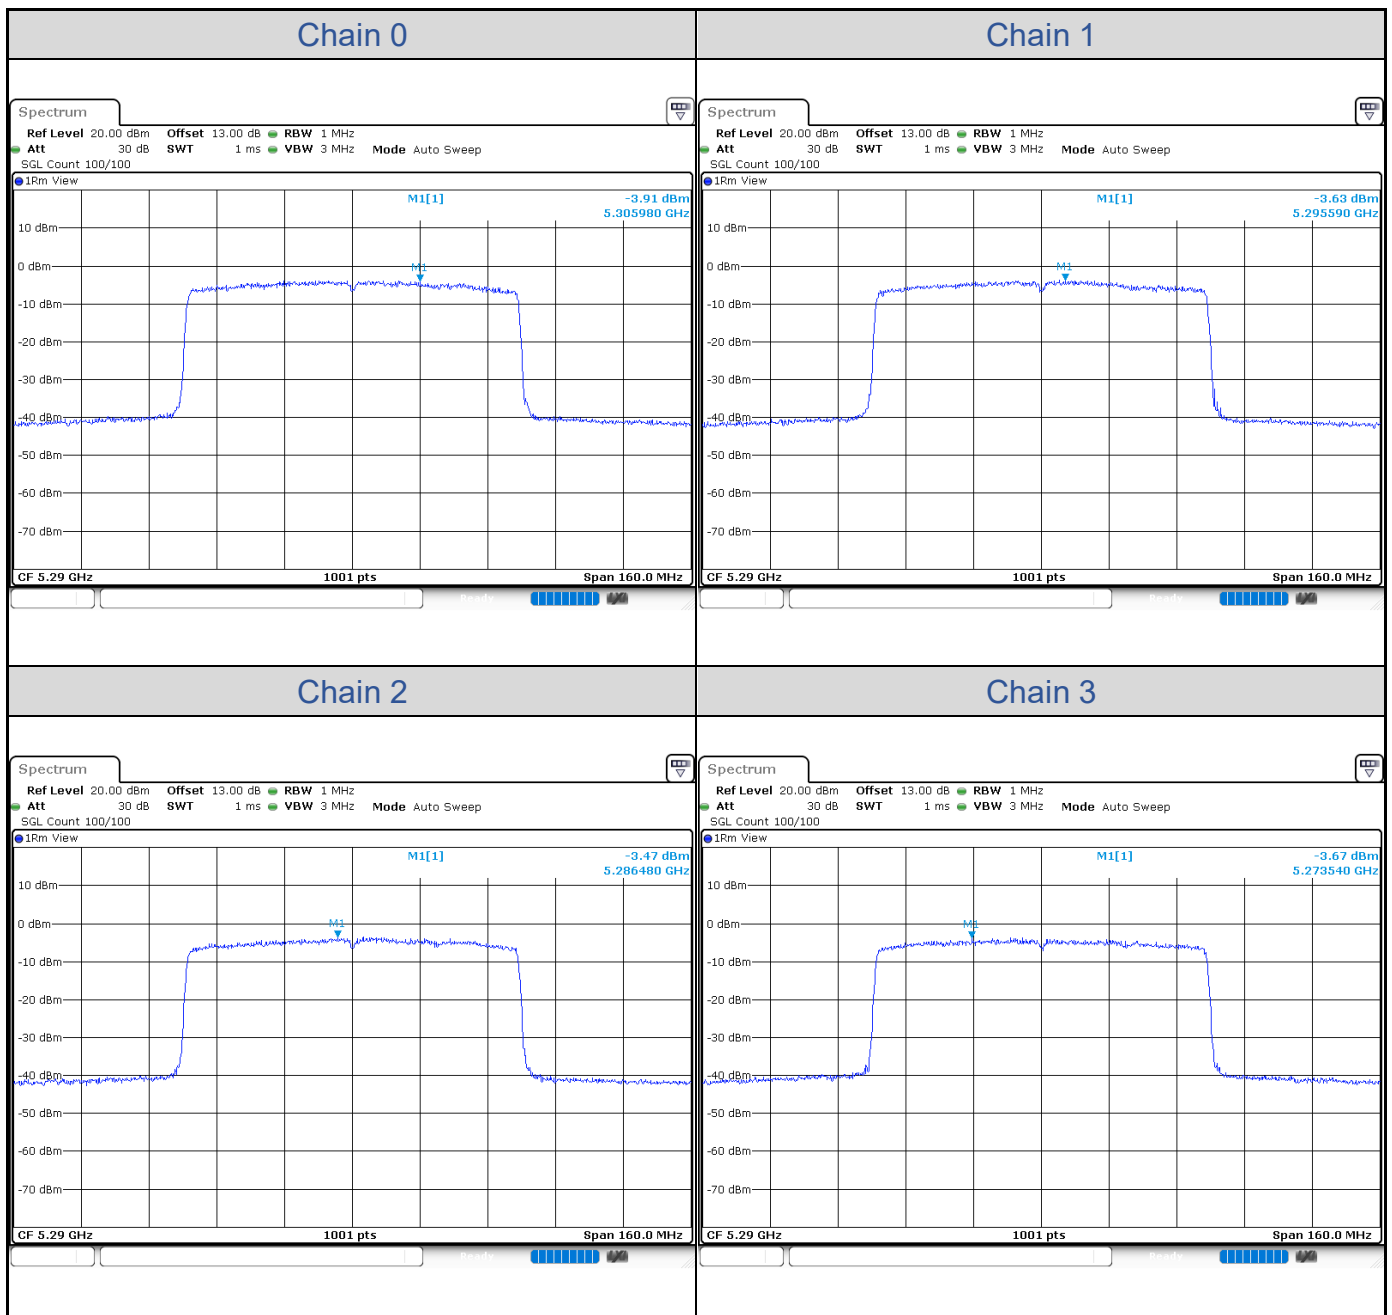

802.11ax HE80

Band	Channel	Frequency (MHz)	PSD without Duty Factor (dBm/MHz)				Total PSD with Duty Factor (dBm/MHz)	Maximum Limit (dBm/MHz)	Pass / Fail
			Chain 0	Chain 1	Chain 2	Chain 3			
U-NII-2A	58	5290	-3.91	-3.63	-3.47	-3.67	2.53	5.62	Pass
U-NII-2C	106	5530	-3.47	-3.83	-3.71	-3.82	2.49	5.55	Pass

802.11ax HE80-Channel 58