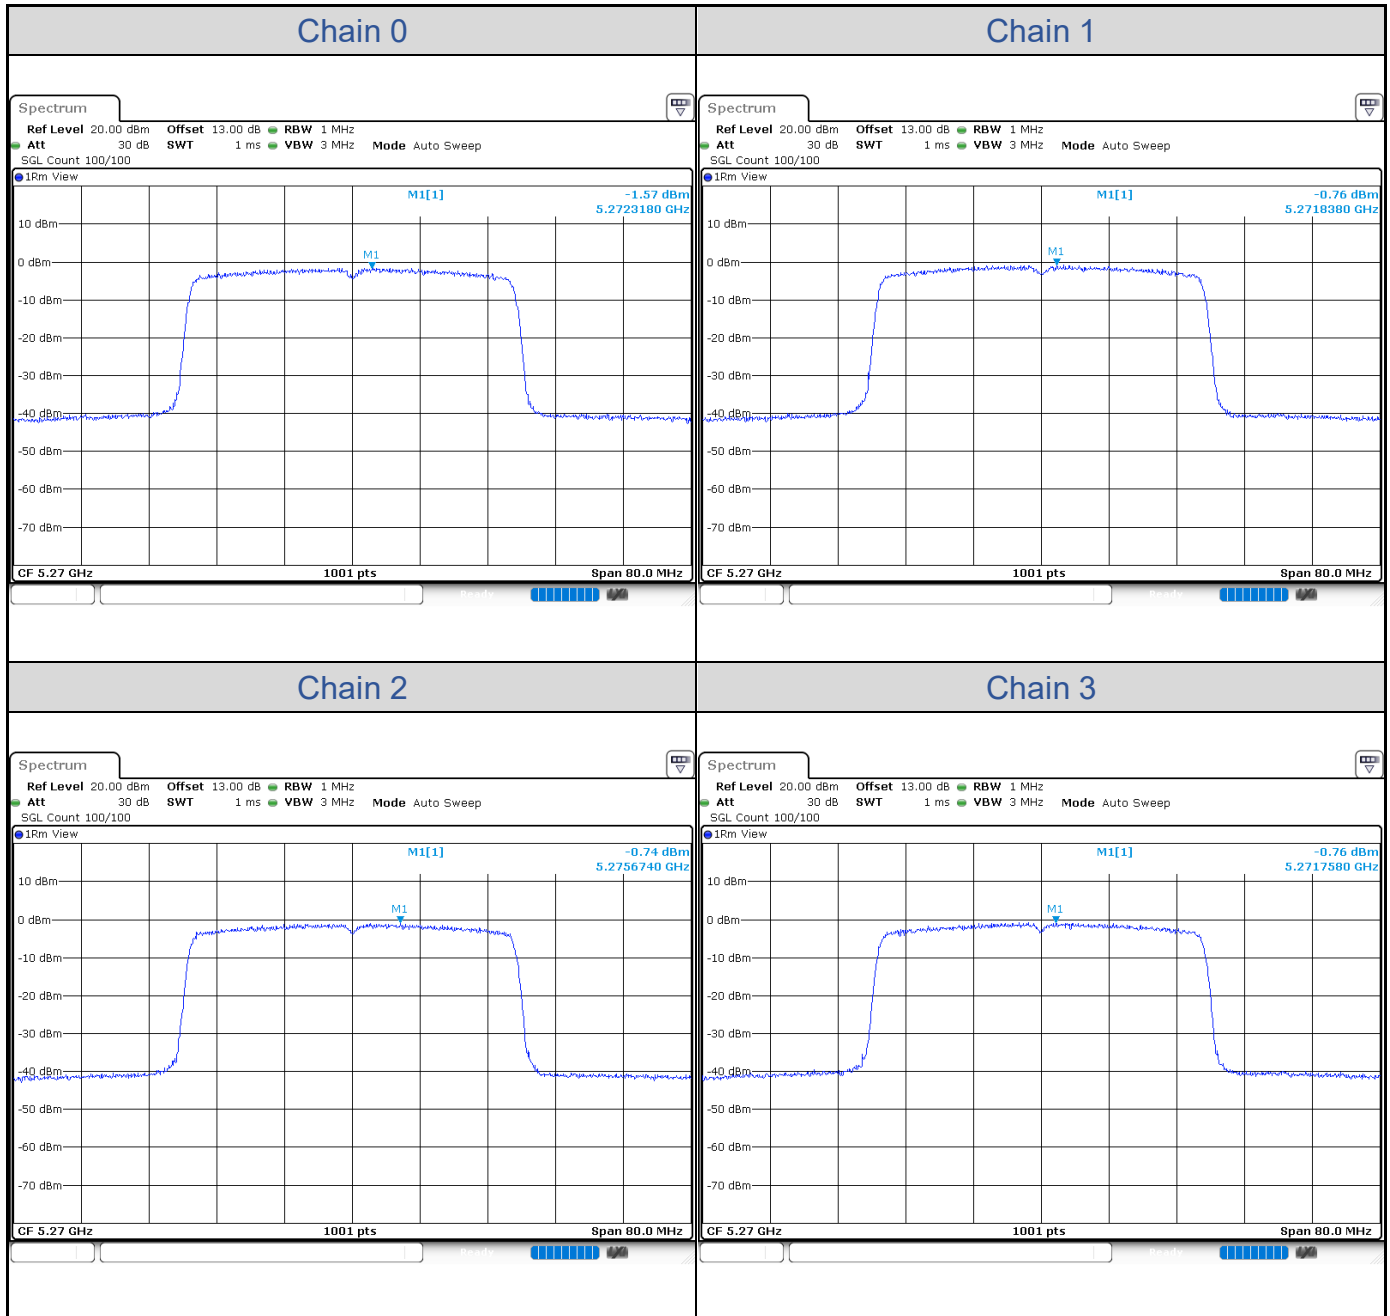

802.11ax HE40

Band	Channel	Frequency (MHz)	PSD without Duty Factor (dBm/MHz)				Total PSD with Duty Factor (dBm/MHz)	Maximum Limit (dBm/MHz)	Pass / Fail
			Chain 0	Chain 1	Chain 2	Chain 3			
U-NII-2A	54	5270	-1.57	-0.76	-0.74	-0.76	5.17	5.62	Pass
	62	5310	-0.71	-1.12	-0.28	-1.07	5.33	5.62	Pass
U-NII-2C	102	5510	-0.83	-0.89	-0.86	-1.21	5.17	5.55	Pass
	110	5550	-0.42	-0.80	-0.89	-1.29	5.28	5.55	Pass
	134	5670	-0.24	-0.98	-0.69	-0.80	5.45	5.55	Pass

802.11ax HE40-Channel 54