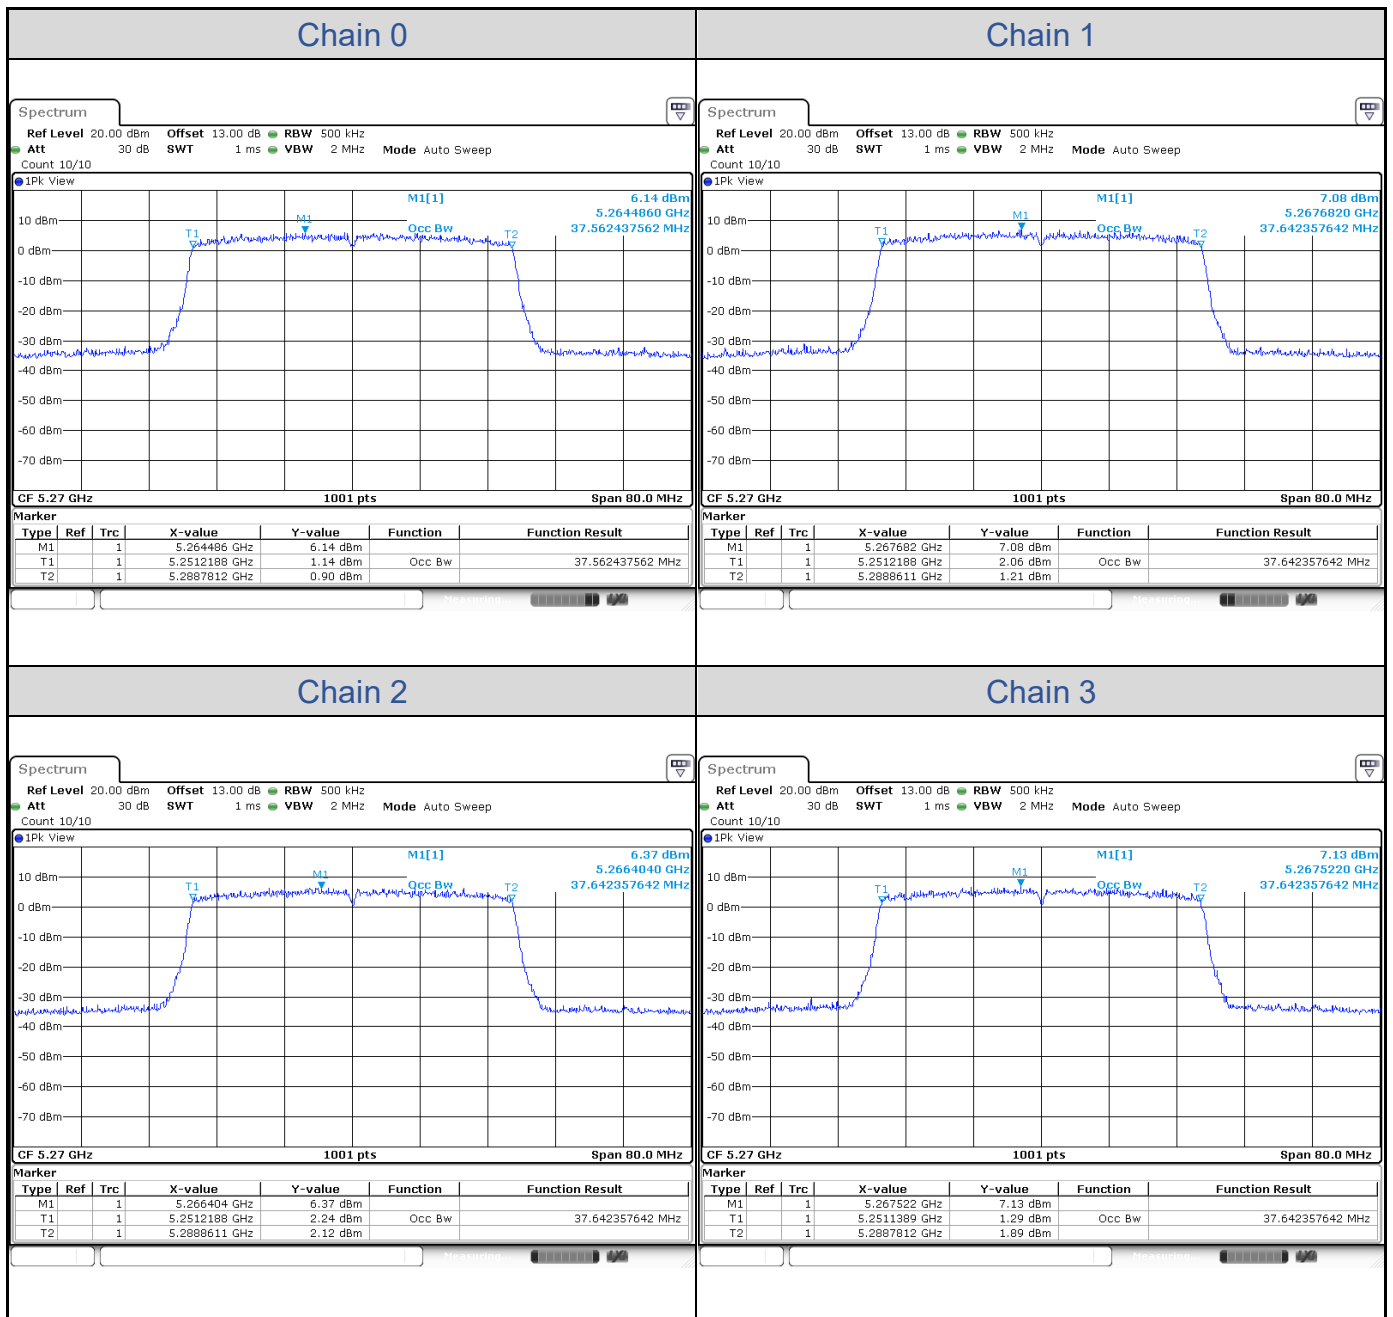

**802.11ax HE20-Channel 140**

**802.11ax HE40**

Band	Channel	Frequency (MHz)	99% Bandwidth (MHz)			
			Chain 0	Chain 1	Chain 2	Chain 3
U-NII-2A	54	5270	37.56	37.64	37.64	37.64
	62	5310	37.64	37.64	37.64	37.64
U-NII-2C	102	5510	37.56	37.72	37.64	37.72
	110	5550	37.72	37.64	37.72	37.64
	134	5670	37.64	37.56	37.64	37.64

**802.11ax HE40-Channel 54**

**802.11ax HE40-Channel 62**

**802.11ax HE40-Channel 102**

**802.11ax HE40-Channel 110**

**802.11ax HE40-Channel 134**

**802.11ax HE80**

Band	Channel	Frequency (MHz)	99% Bandwidth (MHz)			
			Chain 0	Chain 1	Chain 2	Chain 3
U-NII-2A	58	5290	77.20	77.20	77.20	77.20
U-NII-2C	106	5530	77.04	77.04	77.04	77.20