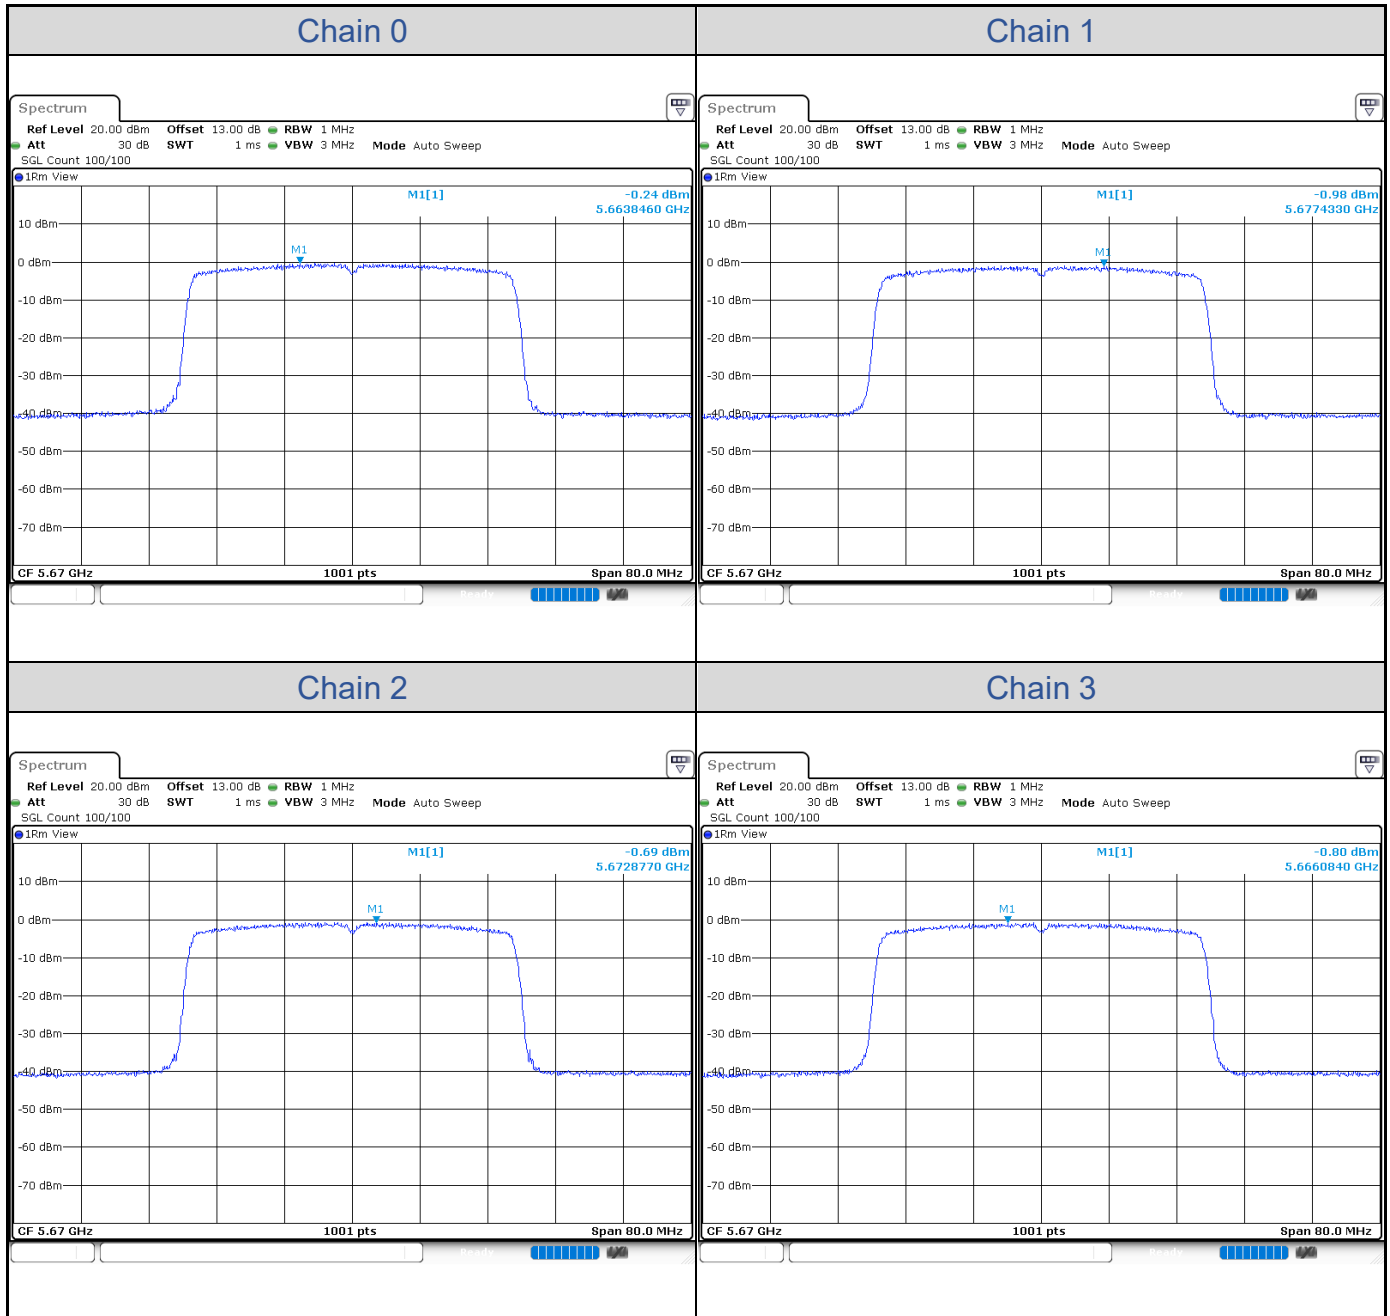

802.11ax HE40-Channel 54

802.11ax HE40-Channel 62

802.11ax HE40-Channel 102

802.11ax HE40-Channel 110

802.11ax HE40-Channel 134

**802.11ax HE80**

Band	Channel	Frequency (MHz)	PSD without Duty Factor (dBm/MHz)				Total PSD with Duty Factor (dBm/MHz)	Maximum Limit (dBm/MHz)	Pass / Fail
			Chain 0	Chain 1	Chain 2	Chain 3			
U-NII-2A	58	5290	-3.91	-3.63	-3.47	-3.67	2.53	5.62	Pass
U-NII-2C	106	5530	-3.47	-3.83	-3.71	-3.82	2.49	5.55	Pass