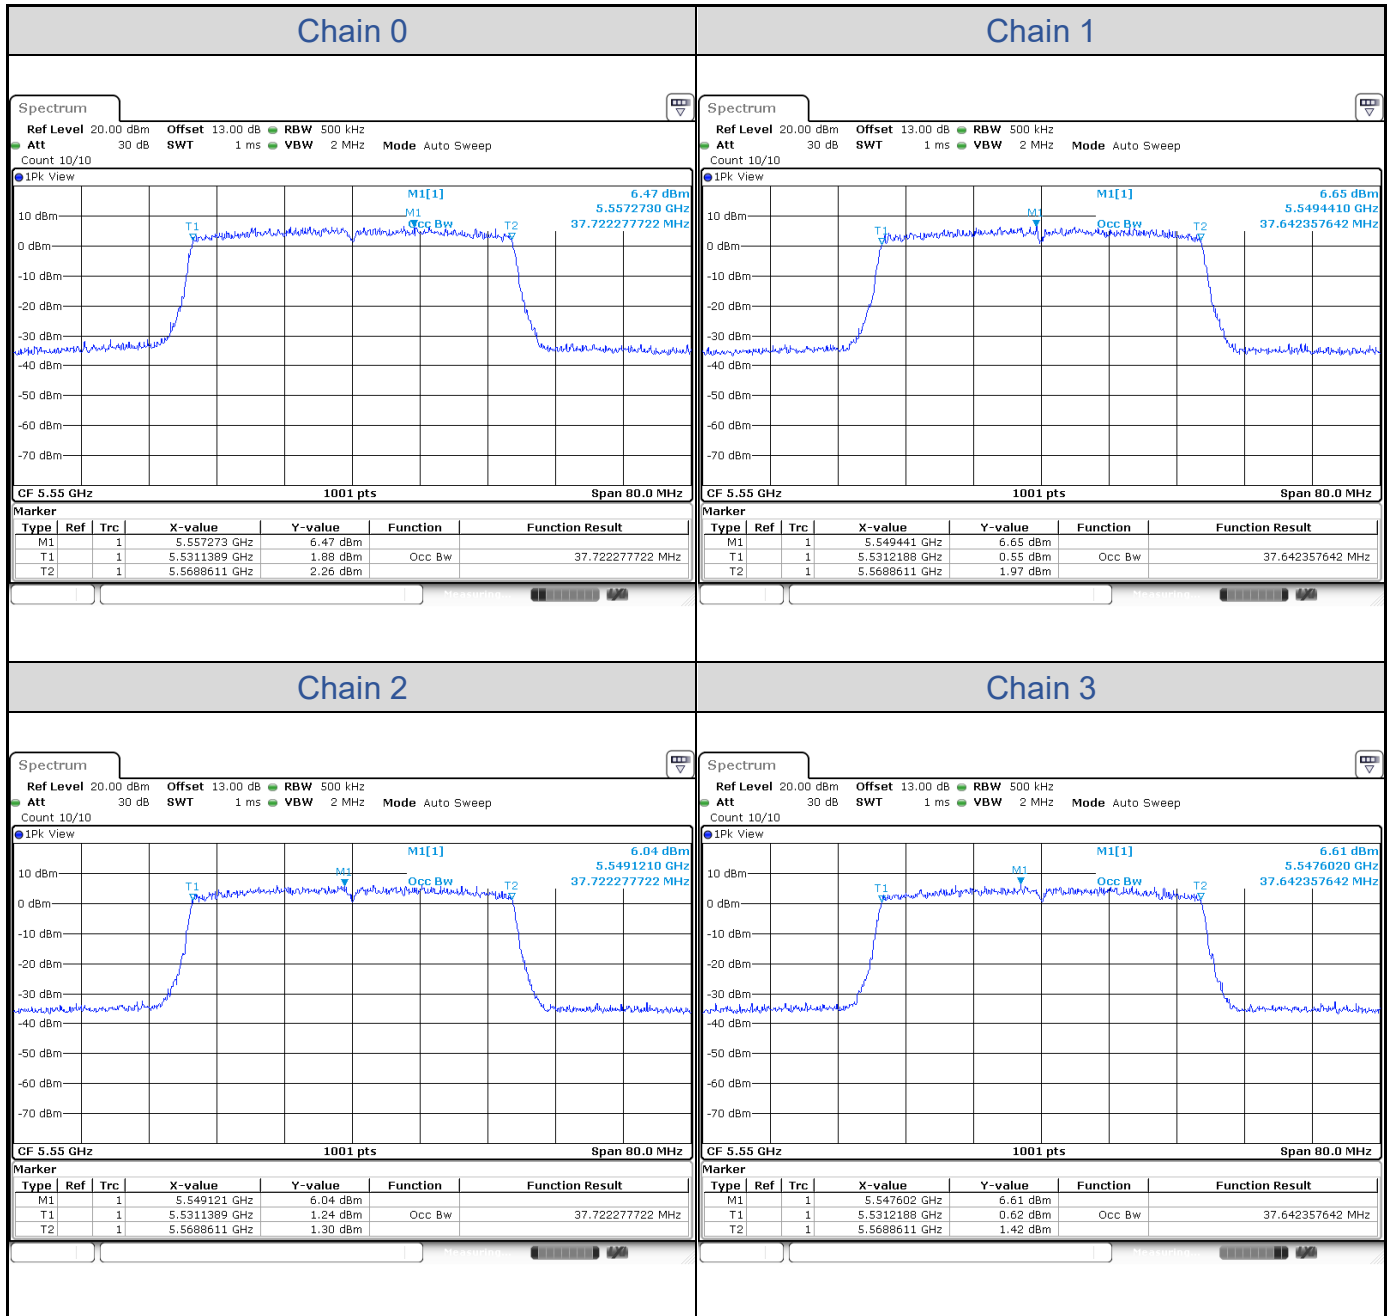

**802.11ax HE20-Channel 140**

**802.11ax HE40**

Band	Channel	Frequency (MHz)	99% Bandwidth (MHz)			
			Chain 0	Chain 1	Chain 2	Chain 3
U-NII-2A	54	5270	37.56	37.64	37.64	37.64
	62	5310	37.64	37.64	37.64	37.64
U-NII-2C	102	5510	37.56	37.72	37.64	37.72
	110	5550	37.72	37.64	37.72	37.64
	134	5670	37.64	37.56	37.64	37.64

**802.11ax HE40-Channel 54**

**802.11ax HE40-Channel 62**

**802.11ax HE40-Channel 102**

**802.11ax HE40-Channel 110**

**802.11ax HE40-Channel 134**

**802.11ax HE80**

Band	Channel	Frequency (MHz)	99% Bandwidth (MHz)			
			Chain 0	Chain 1	Chain 2	Chain 3
U-NII-2A	58	5290	77.20	77.20	77.20	77.20
U-NII-2C	106	5530	77.04	77.04	77.04	77.20