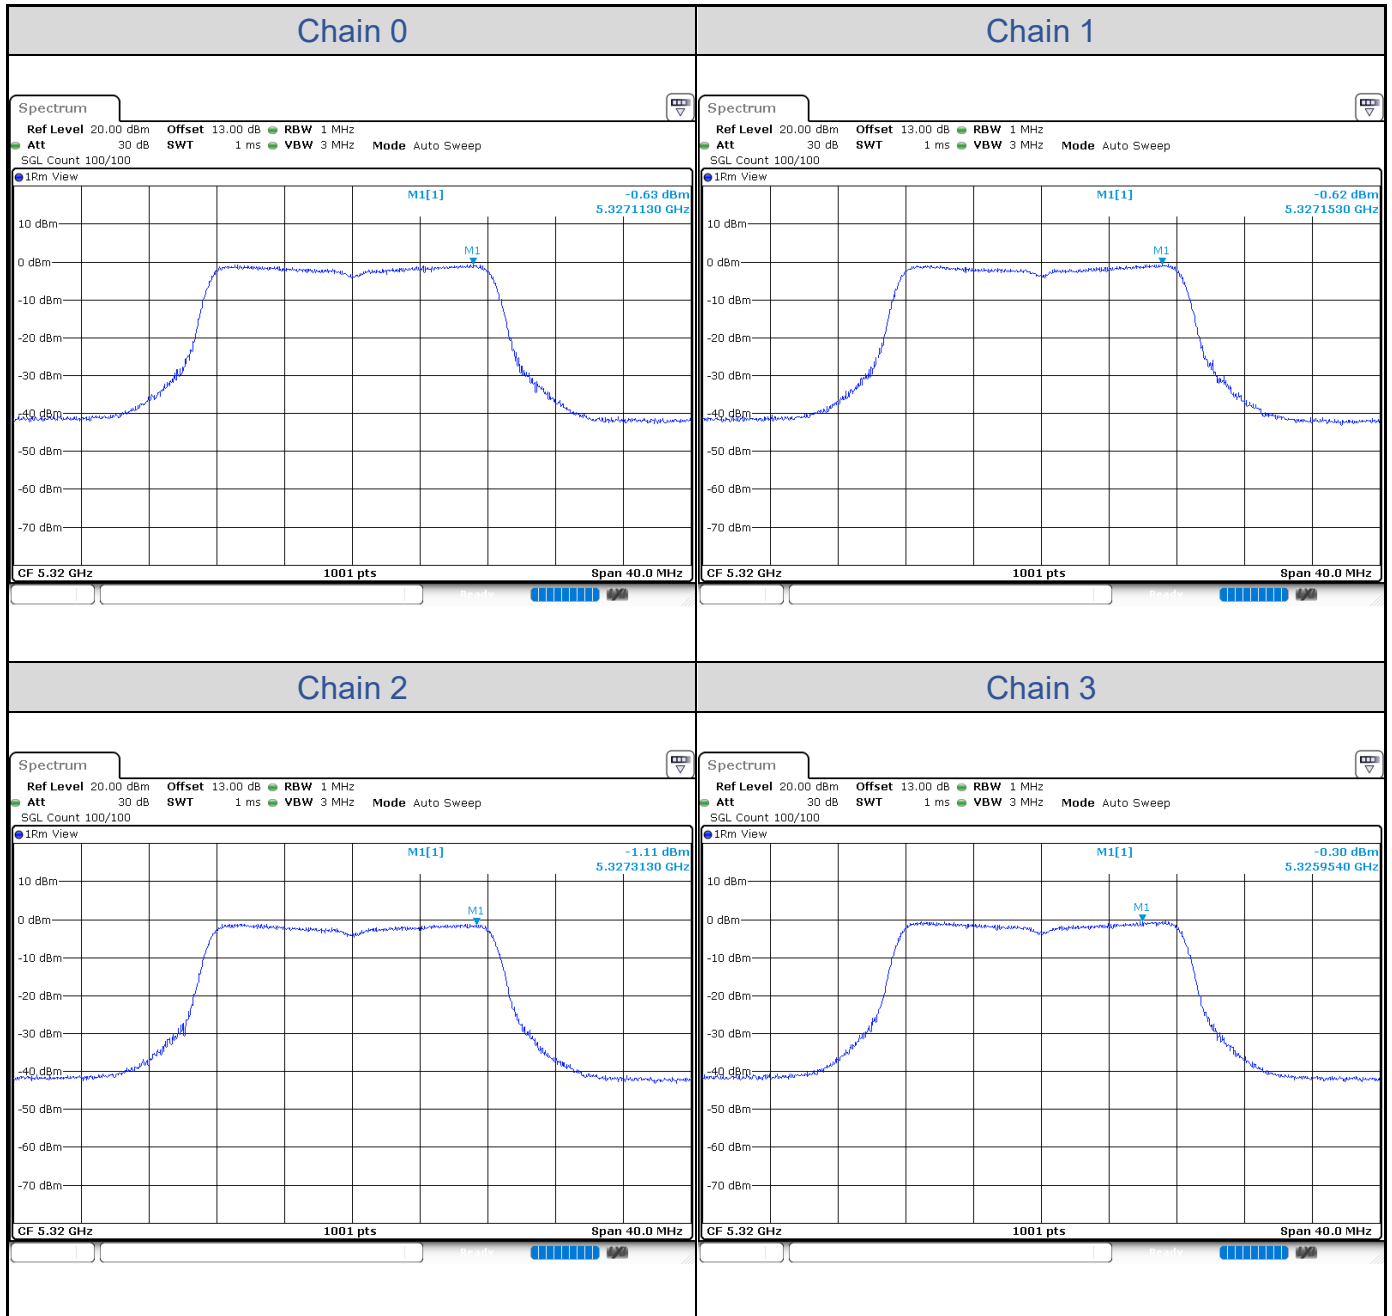

**802.11ax HE160-Channel 50**

**Test Result of Power Spectral Density**
**802.11a**

Band	Channel	Frequency (MHz)	PSD without Duty Factor (dBm/MHz)				Total PSD with Duty Factor (dBm/MHz)	Maximum Limit (dBm/MHz)	Pass / Fail
			Chain 0	Chain 1	Chain 2	Chain 3			
U-NII-2A	52	5260	-0.31	-0.70	-1.05	-0.53	5.56	5.62	Pass
	60	5300	-0.23	-0.86	-1.05	-0.37	5.59	5.62	Pass
	64	5320	-0.63	-0.62	-1.11	-0.30	5.55	5.62	Pass
U-NII-2C	100	5500	-0.67	-1.54	-1.09	-0.74	5.21	5.55	Pass
	116	5580	-0.16	-0.87	-1.37	-0.75	5.44	5.55	Pass
	140	5700	-0.51	-0.85	-1.11	-0.60	5.44	5.55	Pass

802.11a-Channel 52

802.11a-Channel 60

802.11a-Channel 64

802.11a-Channel 100

802.11a-Channel 116

802.11a-Channel 140

**802.11ax HE20**

Band	Channel	Frequency (MHz)	PSD without Duty Factor (dBm/MHz)				Total PSD with Duty Factor (dBm/MHz)	Maximum Limit (dBm/MHz)	Pass / Fail
			Chain 0	Chain 1	Chain 2	Chain 3			
U-NII-2A	52	5260	-0.48	-0.97	-1.27	-0.75	5.35	5.62	Pass
	60	5300	-0.13	-1.29	-1.50	-0.83	5.30	5.62	Pass
	64	5320	-0.55	-0.82	-1.26	-0.76	5.36	5.62	Pass
U-NII-2C	100	5500	-0.63	-1.27	-1.39	-0.79	5.20	5.55	Pass
	116	5580	-0.59	-0.94	-1.37	-0.91	5.26	5.55	Pass
	140	5700	-0.59	-1.27	-1.27	-0.88	5.21	5.55	Pass