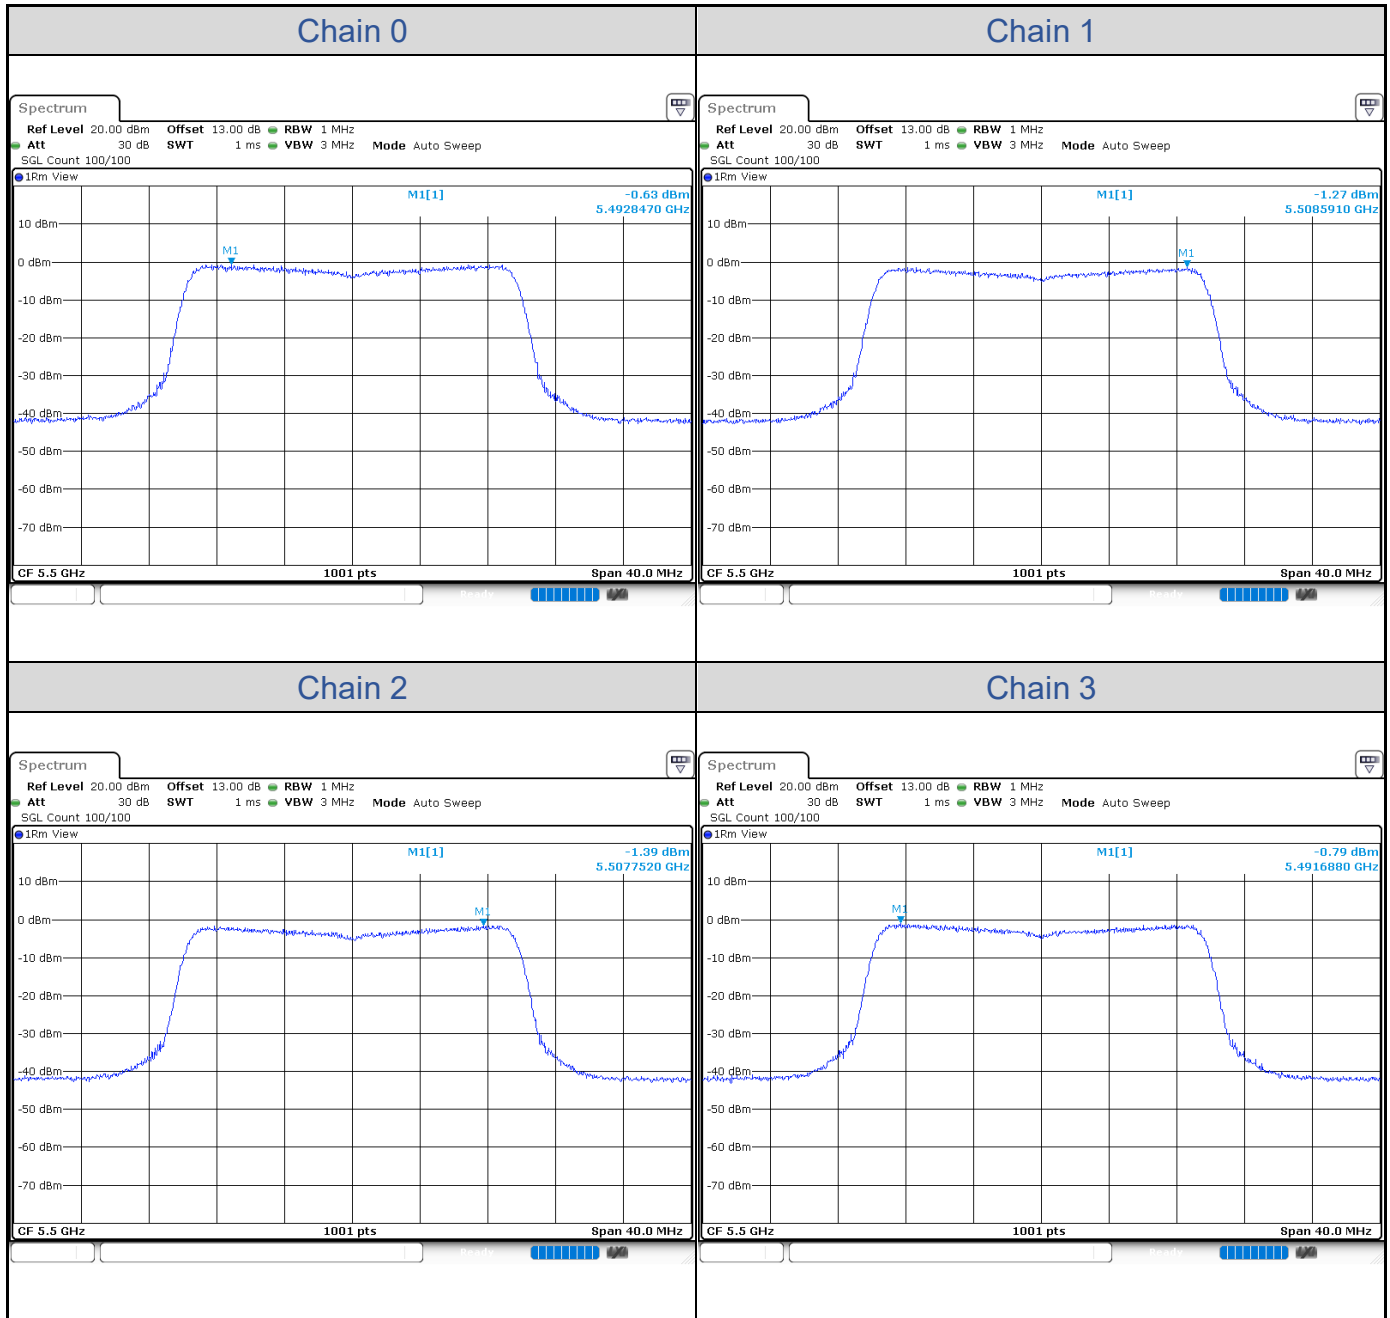

802.11ax HE20-Channel 52

802.11ax HE20-Channel 60

802.11ax HE20-Channel 64

802.11ax HE20-Channel 100

802.11ax HE20-Channel 116

802.11ax HE20-Channel 140

**802.11ax HE40**

Band	Channel	Frequency (MHz)	PSD without Duty Factor (dBm/MHz)				Total PSD with Duty Factor (dBm/MHz)	Maximum Limit (dBm/MHz)	Pass / Fail
			Chain 0	Chain 1	Chain 2	Chain 3			
U-NII-2A	54	5270	-1.57	-0.76	-0.74	-0.76	5.17	5.62	Pass
	62	5310	-0.71	-1.12	-0.28	-1.07	5.33	5.62	Pass
U-NII-2C	102	5510	-0.83	-0.89	-0.86	-1.21	5.17	5.55	Pass
	110	5550	-0.42	-0.80	-0.89	-1.29	5.28	5.55	Pass
	134	5670	-0.24	-0.98	-0.69	-0.80	5.45	5.55	Pass