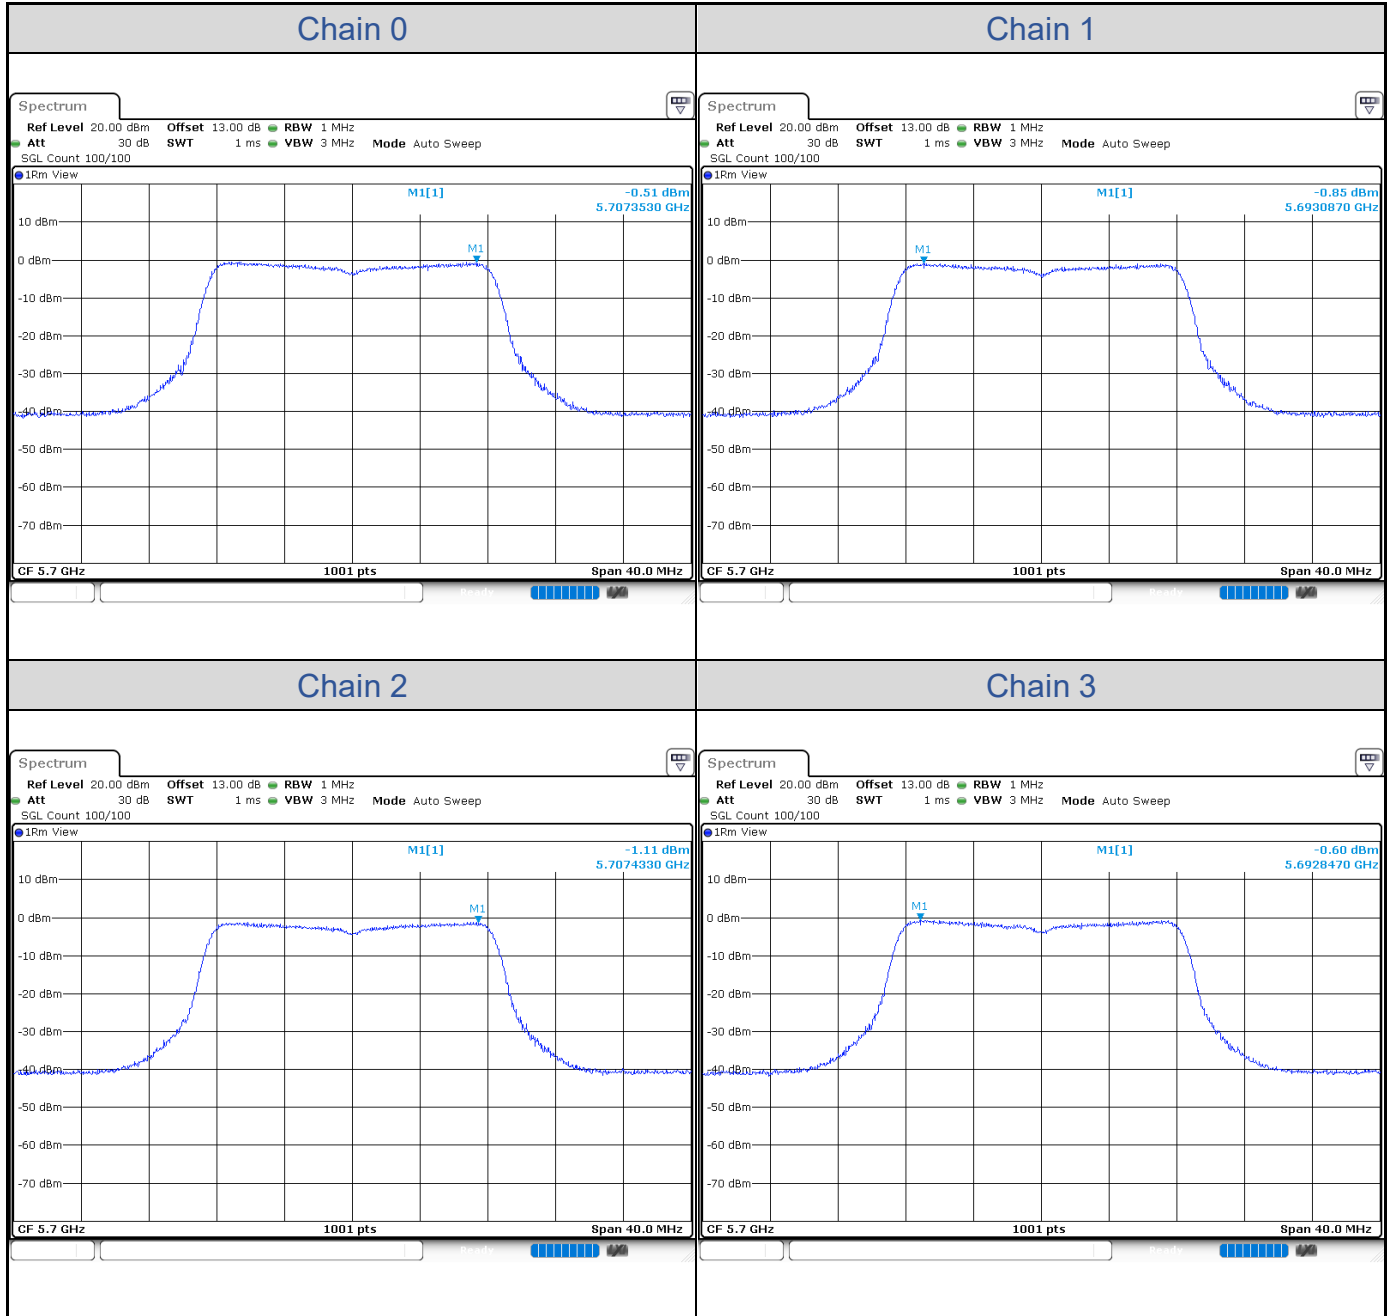

802.11a-Channel 52

802.11a-Channel 60

802.11a-Channel 64

802.11a-Channel 100

802.11a-Channel 116

802.11a-Channel 140

**802.11ax HE20**

Band	Channel	Frequency (MHz)	PSD without Duty Factor (dBm/MHz)				Total PSD with Duty Factor (dBm/MHz)	Maximum Limit (dBm/MHz)	Pass / Fail
			Chain 0	Chain 1	Chain 2	Chain 3			
U-NII-2A	52	5260	-0.48	-0.97	-1.27	-0.75	5.35	5.62	Pass
	60	5300	-0.13	-1.29	-1.50	-0.83	5.30	5.62	Pass
	64	5320	-0.55	-0.82	-1.26	-0.76	5.36	5.62	Pass
U-NII-2C	100	5500	-0.63	-1.27	-1.39	-0.79	5.20	5.55	Pass
	116	5580	-0.59	-0.94	-1.37	-0.91	5.26	5.55	Pass
	140	5700	-0.59	-1.27	-1.27	-0.88	5.21	5.55	Pass