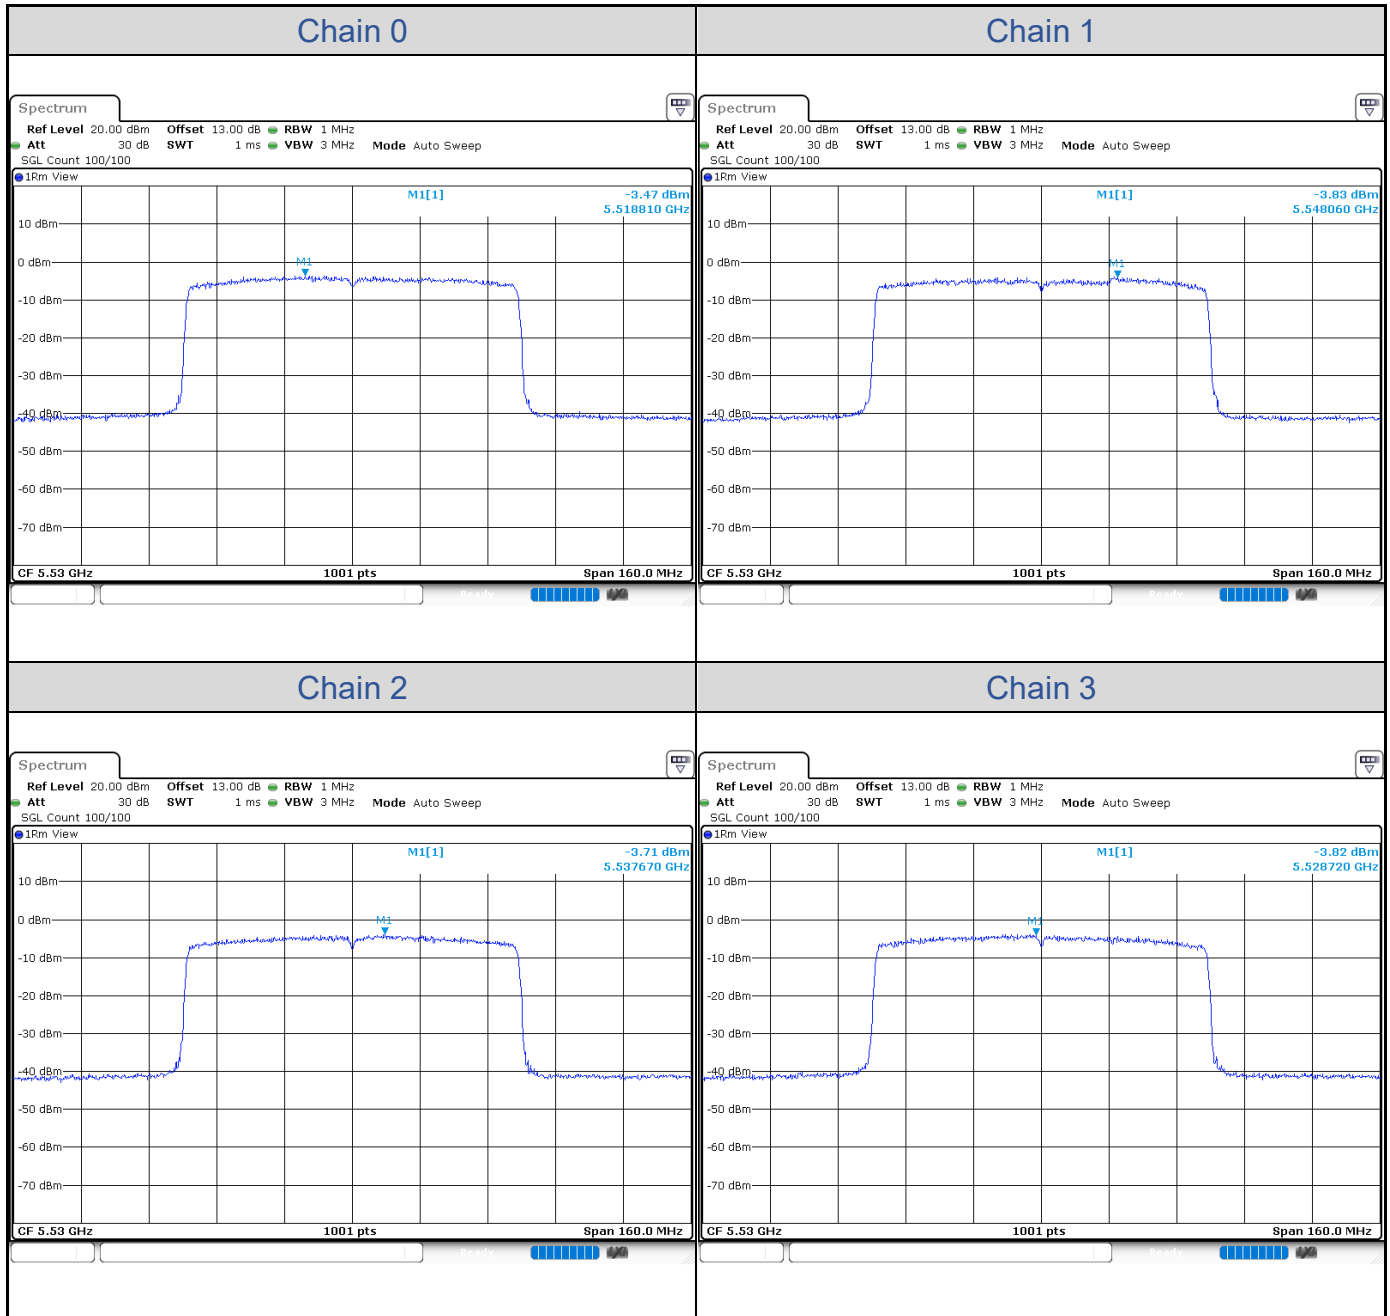

802.11ax HE80-Channel 106

802.11ax HE160

Band	Channel	Frequency (MHz)	PSD without Duty Factor (dBm/MHz)				Total PSD with Duty Factor (dBm/MHz)	Maximum Limit (dBm/MHz)	Pass / Fail
			Chain 0	Chain 1	Chain 2	Chain 3			
U-NII-1	50	5250	-5.26	-5.69	-5.99	-5.46	0.52	11.56	Pass
U-NII-2A	50	5250	-5.74	-5.70	-5.70	-5.75	0.39	5.62	Pass

802.11ax HE160-Channel 50-(U-NII-1)