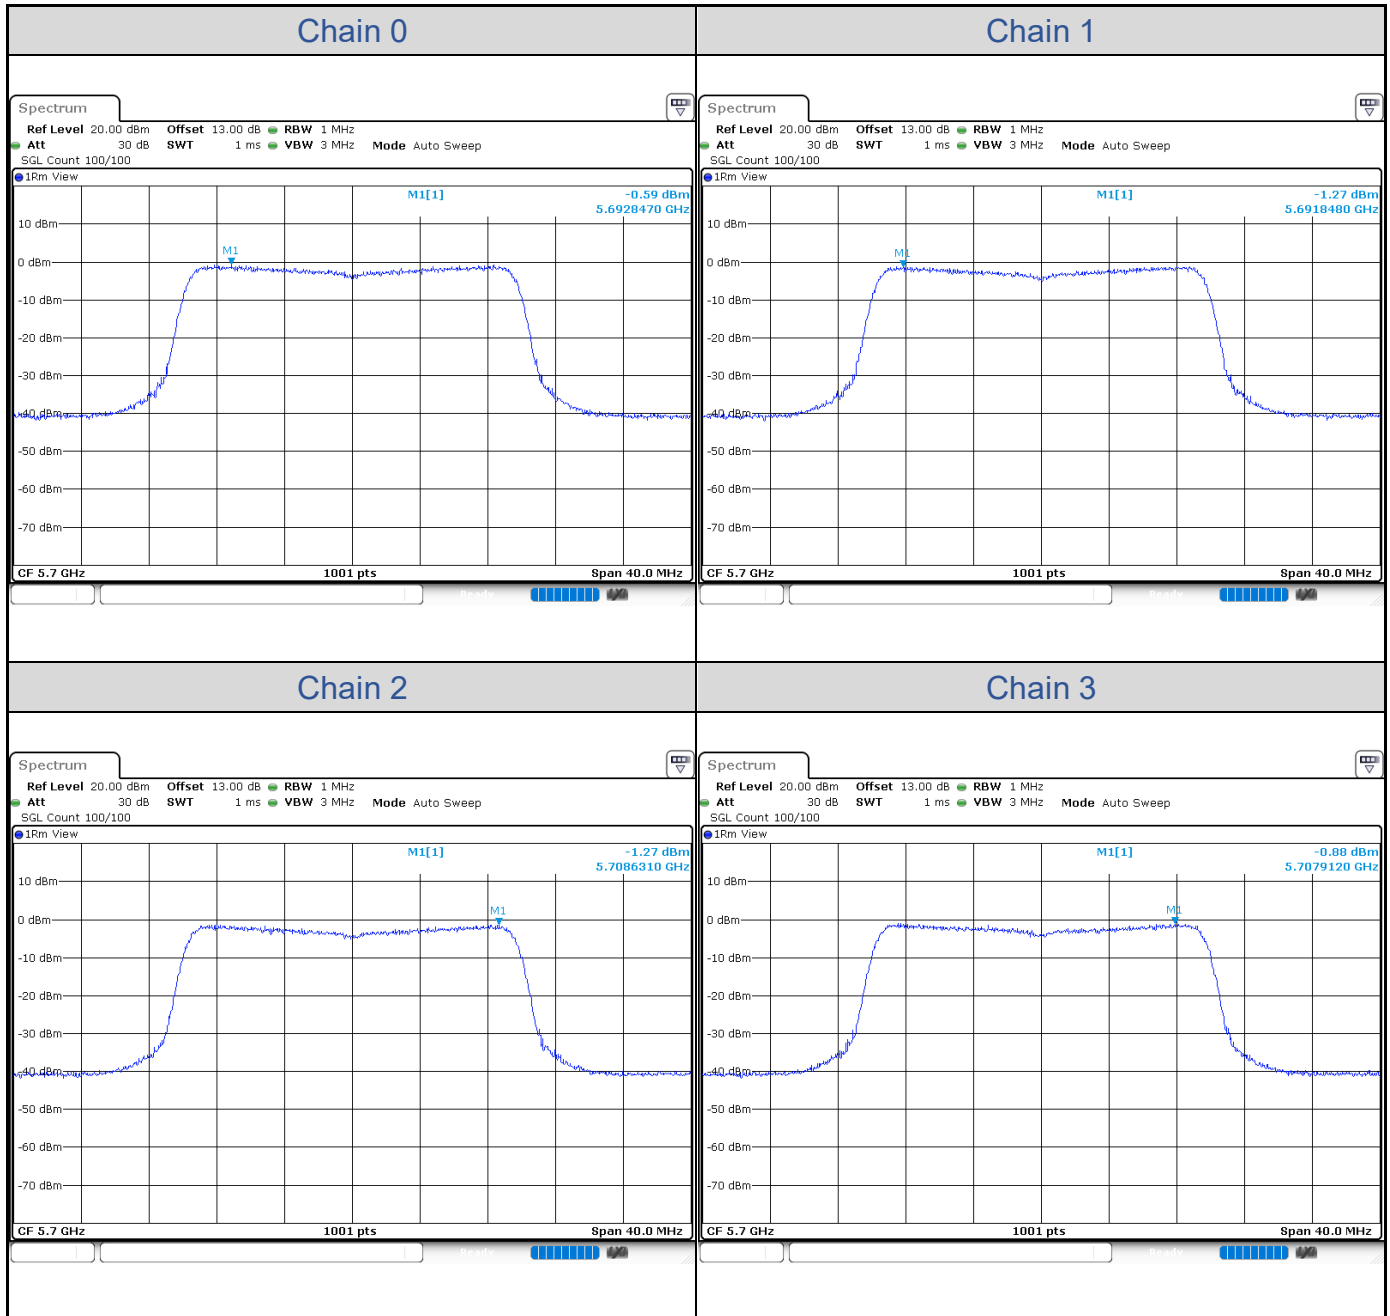

802.11ax HE20-Channel 52

802.11ax HE20-Channel 60

802.11ax HE20-Channel 64

802.11ax HE20-Channel 100

802.11ax HE20-Channel 116

802.11ax HE20-Channel 140

**802.11ax HE40**

Band	Channel	Frequency (MHz)	PSD without Duty Factor (dBm/MHz)				Total PSD with Duty Factor (dBm/MHz)	Maximum Limit (dBm/MHz)	Pass / Fail
			Chain 0	Chain 1	Chain 2	Chain 3			
U-NII-2A	54	5270	-1.57	-0.76	-0.74	-0.76	5.17	5.62	Pass
	62	5310	-0.71	-1.12	-0.28	-1.07	5.33	5.62	Pass
U-NII-2C	102	5510	-0.83	-0.89	-0.86	-1.21	5.17	5.55	Pass
	110	5550	-0.42	-0.80	-0.89	-1.29	5.28	5.55	Pass
	134	5670	-0.24	-0.98	-0.69	-0.80	5.45	5.55	Pass