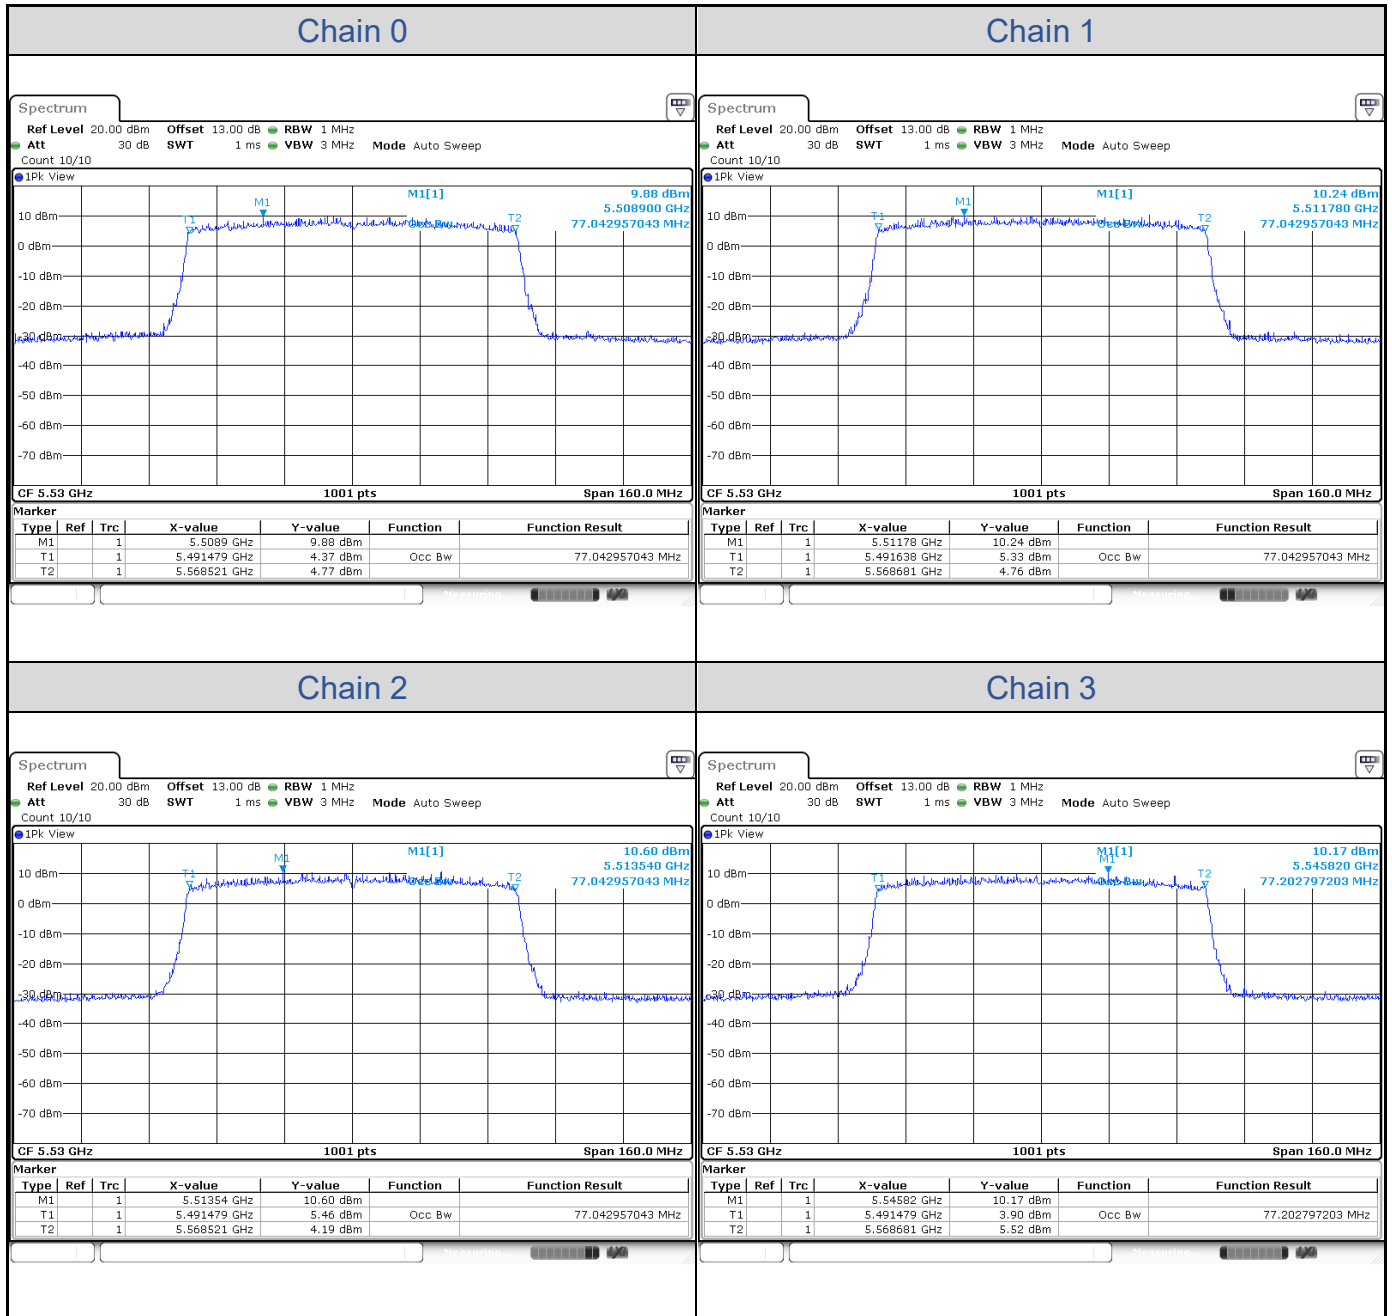

**802.11ax HE40-Channel 54**

**802.11ax HE40-Channel 62**

**802.11ax HE40-Channel 102**

**802.11ax HE40-Channel 110**

**802.11ax HE40-Channel 134**

**802.11ax HE80**

Band	Channel	Frequency (MHz)	99% Bandwidth (MHz)			
			Chain 0	Chain 1	Chain 2	Chain 3
U-NII-2A	58	5290	77.20	77.20	77.20	77.20
U-NII-2C	106	5530	77.04	77.04	77.04	77.20

**802.11ax HE80-Channel 58**

**802.11ax HE80-Channel 106**

**802.11ax HE160**

Band	Channel	Frequency (MHz)	99% Bandwidth (MHz)			
			Chain 0	Chain 1	Chain 2	Chain 3
U-NII-1	50	5250	77.36	77.04	77.04	77.36
U-NII-2A	50	5250	77.36	77.68	77.68	77.68

**802.11ax HE160-Channel 50**

**Test Result of Power Spectral Density**
**802.11a**

Band	Channel	Frequency (MHz)	PSD without Duty Factor (dBm/MHz)				Total PSD with Duty Factor (dBm/MHz)	Maximum Limit (dBm/MHz)	Pass / Fail
			Chain 0	Chain 1	Chain 2	Chain 3			
U-NII-2A	52	5260	-0.31	-0.70	-1.05	-0.53	5.56	5.62	Pass
	60	5300	-0.23	-0.86	-1.05	-0.37	5.59	5.62	Pass
	64	5320	-0.63	-0.62	-1.11	-0.30	5.55	5.62	Pass
U-NII-2C	100	5500	-0.67	-1.54	-1.09	-0.74	5.21	5.55	Pass
	116	5580	-0.16	-0.87	-1.37	-0.75	5.44	5.55	Pass
	140	5700	-0.51	-0.85	-1.11	-0.60	5.44	5.55	Pass