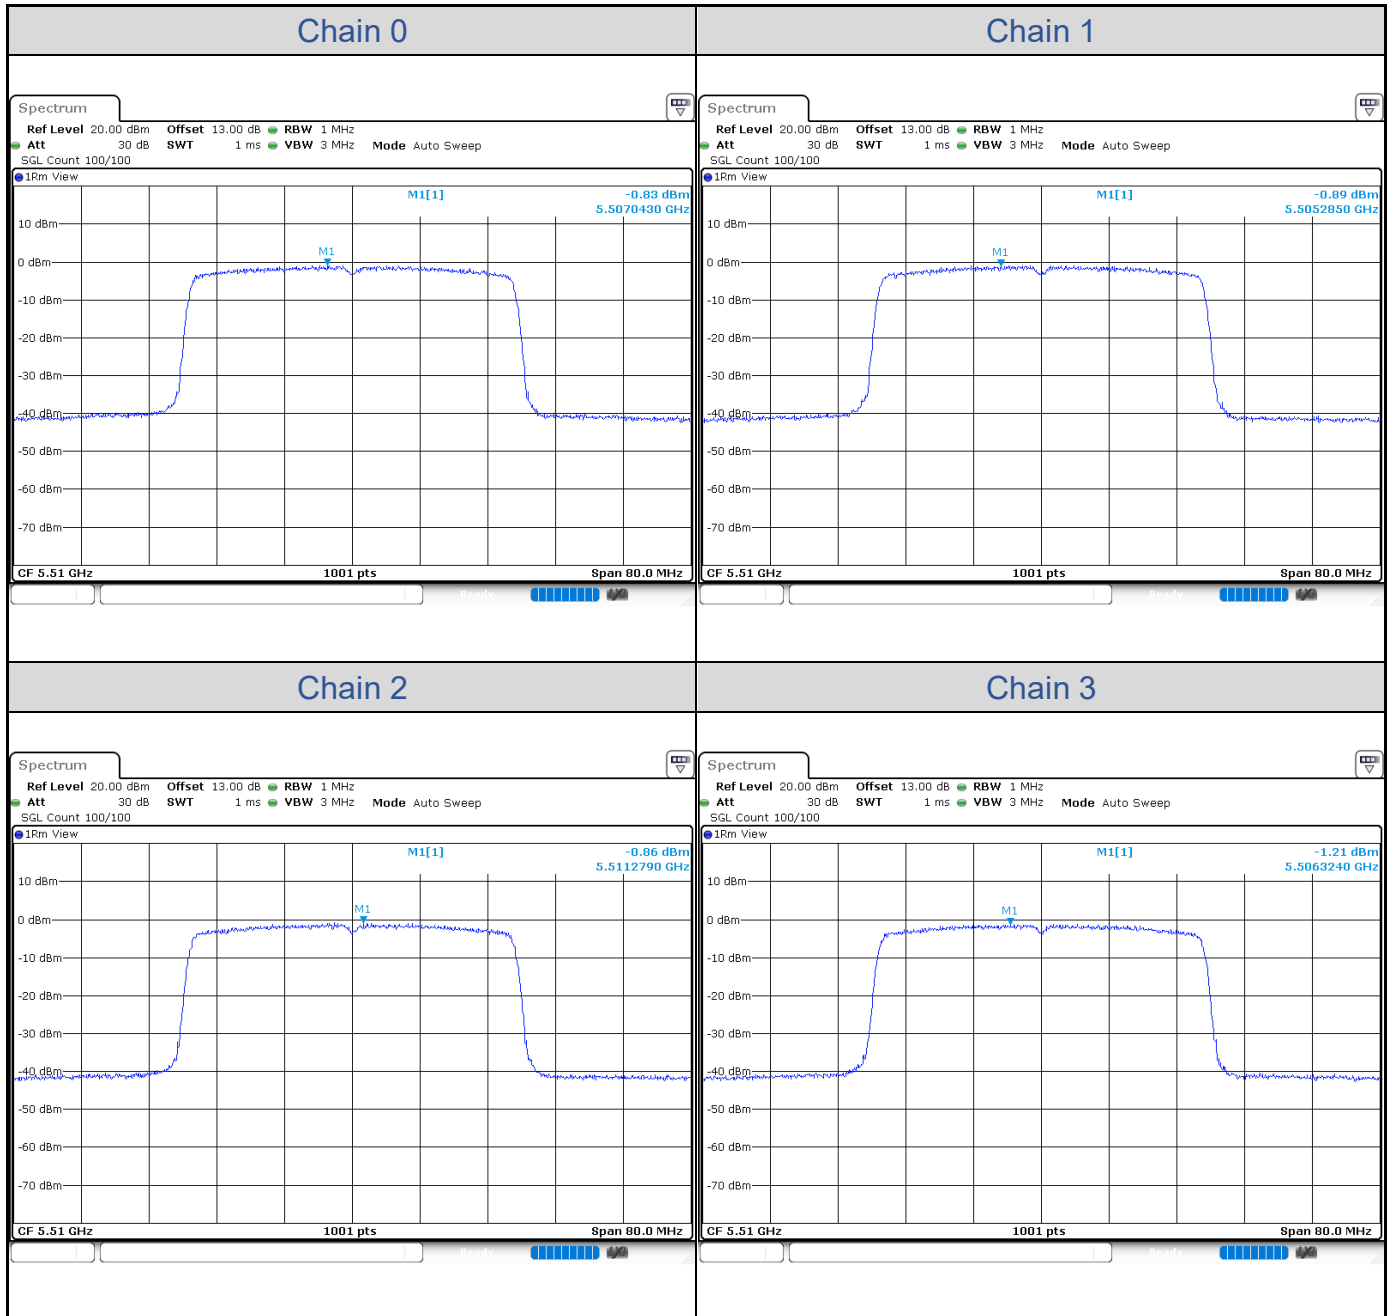

802.11ax HE40-Channel 102