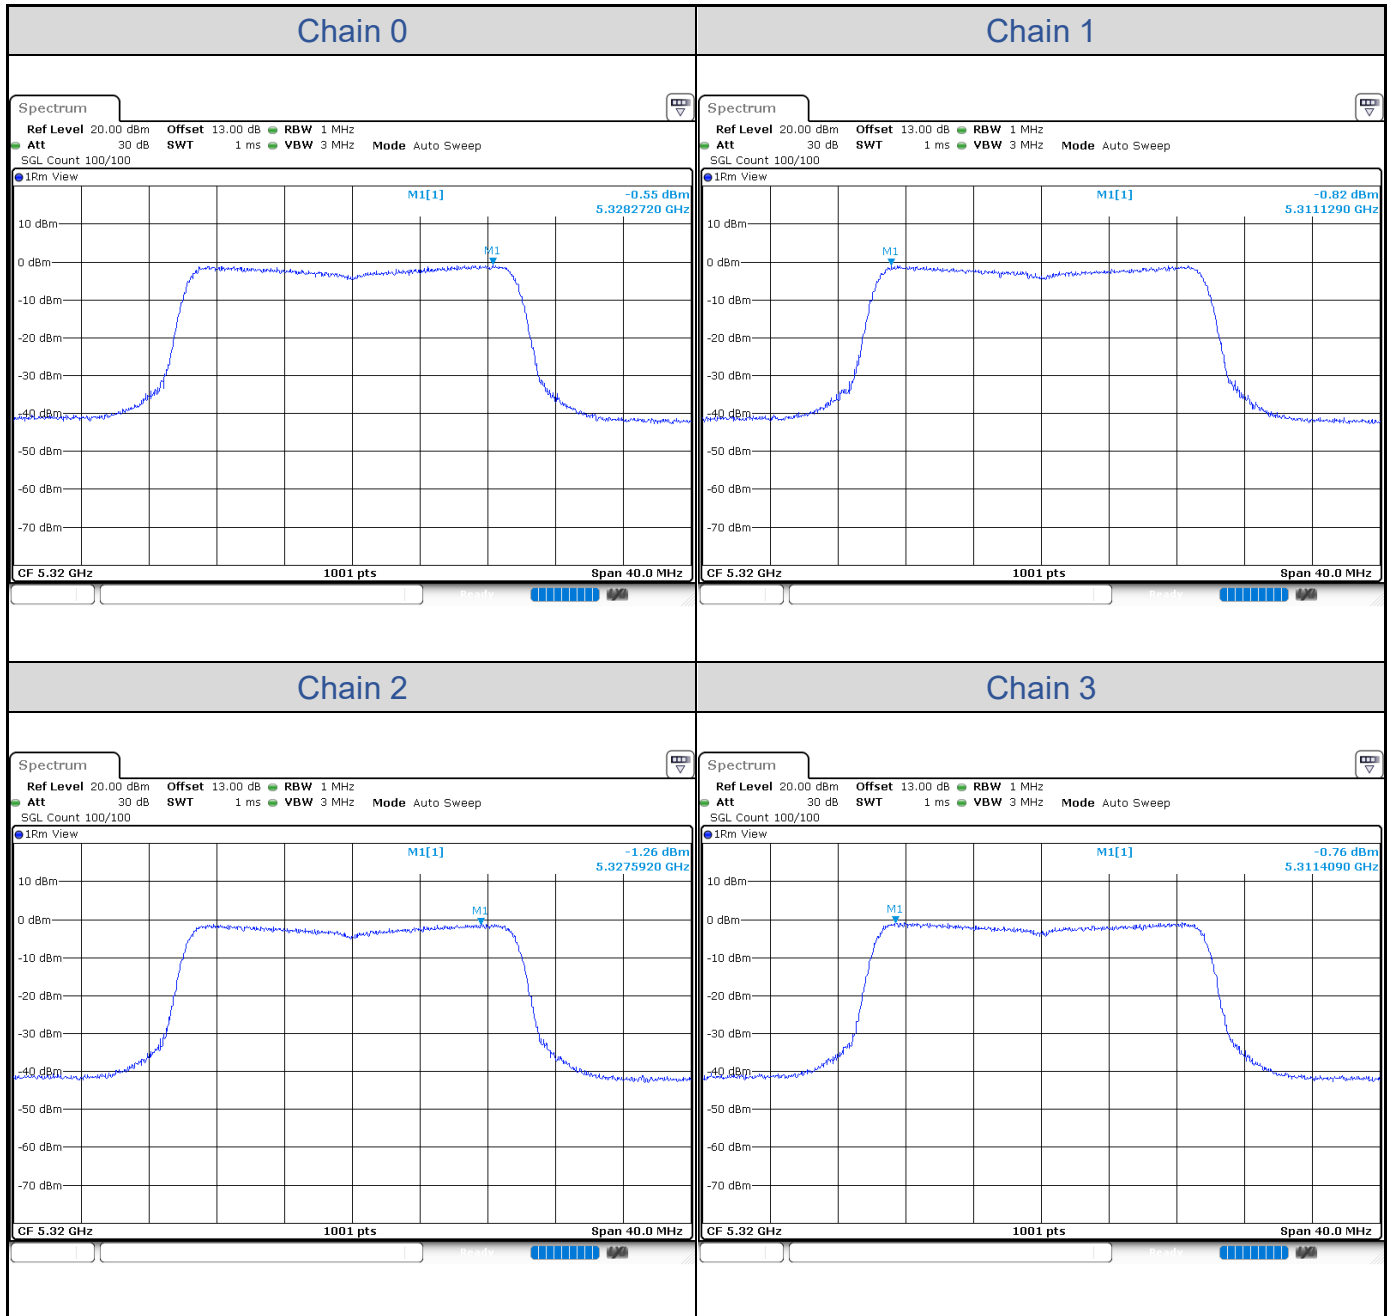

802.11ax HE20-Channel 64