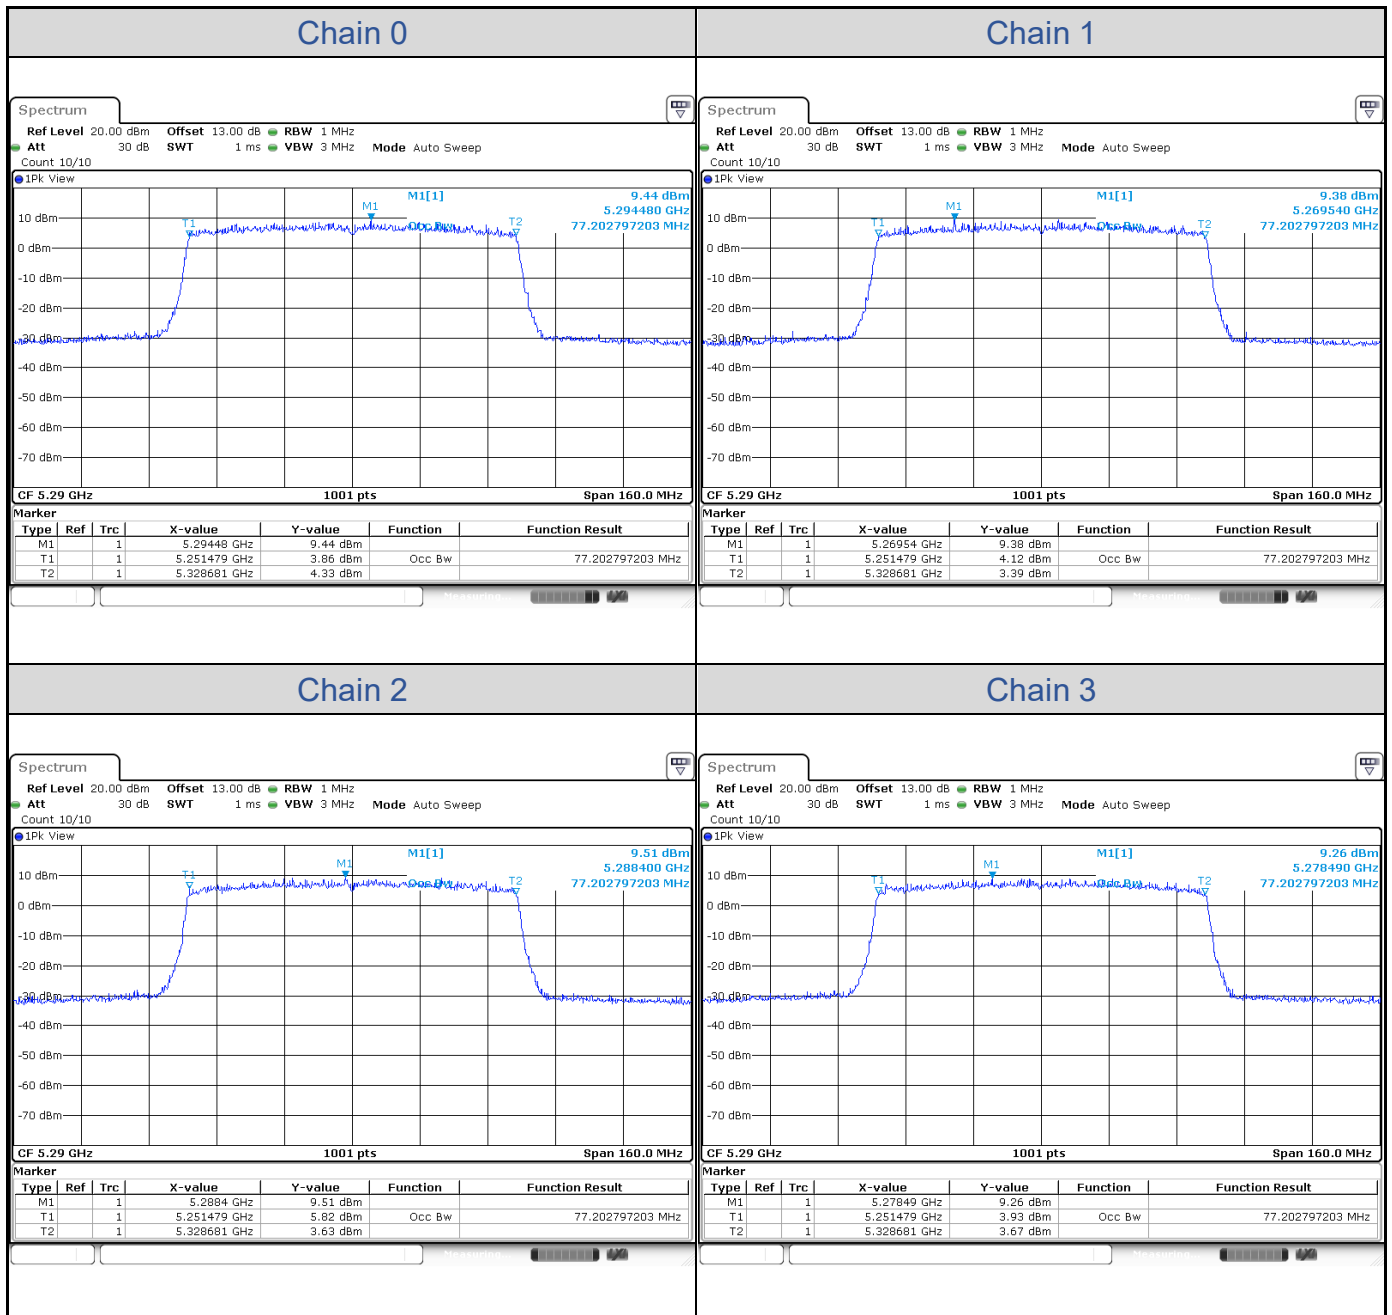

**802.11ax HE20-Channel 140**

**802.11ax HE40**

Band	Channel	Frequency (MHz)	99% Bandwidth (MHz)			
			Chain 0	Chain 1	Chain 2	Chain 3
U-NII-2A	54	5270	37.56	37.64	37.64	37.64
	62	5310	37.64	37.64	37.64	37.64
U-NII-2C	102	5510	37.56	37.72	37.64	37.72
	110	5550	37.72	37.64	37.72	37.64
	134	5670	37.64	37.56	37.64	37.64

**802.11ax HE40-Channel 54**

**802.11ax HE40-Channel 62**

**802.11ax HE40-Channel 102**

**802.11ax HE40-Channel 110**

**802.11ax HE40-Channel 134**

**802.11ax HE80**

Band	Channel	Frequency (MHz)	99% Bandwidth (MHz)			
			Chain 0	Chain 1	Chain 2	Chain 3
U-NII-2A	58	5290	77.20	77.20	77.20	77.20
U-NII-2C	106	5530	77.04	77.04	77.04	77.20

**802.11ax HE80-Channel 58**

**802.11ax HE80-Channel 106**

**802.11ax HE160**

Band	Channel	Frequency (MHz)	99% Bandwidth (MHz)			
			Chain 0	Chain 1	Chain 2	Chain 3
U-NII-1	50	5250	77.36	77.04	77.04	77.36
U-NII-2A	50	5250	77.36	77.68	77.68	77.68

**802.11ax HE160-Channel 50**

**Test Result of Power Spectral Density**
**802.11a**

Band	Channel	Frequency (MHz)	PSD without Duty Factor (dBm/MHz)				Total PSD with Duty Factor (dBm/MHz)	Maximum Limit (dBm/MHz)	Pass / Fail
			Chain 0	Chain 1	Chain 2	Chain 3			
U-NII-2A	52	5260	-0.31	-0.70	-1.05	-0.53	5.56	5.62	Pass
	60	5300	-0.23	-0.86	-1.05	-0.37	5.59	5.62	Pass
	64	5320	-0.63	-0.62	-1.11	-0.30	5.55	5.62	Pass
U-NII-2C	100	5500	-0.67	-1.54	-1.09	-0.74	5.21	5.55	Pass
	116	5580	-0.16	-0.87	-1.37	-0.75	5.44	5.55	Pass
	140	5700	-0.51	-0.85	-1.11	-0.60	5.44	5.55	Pass