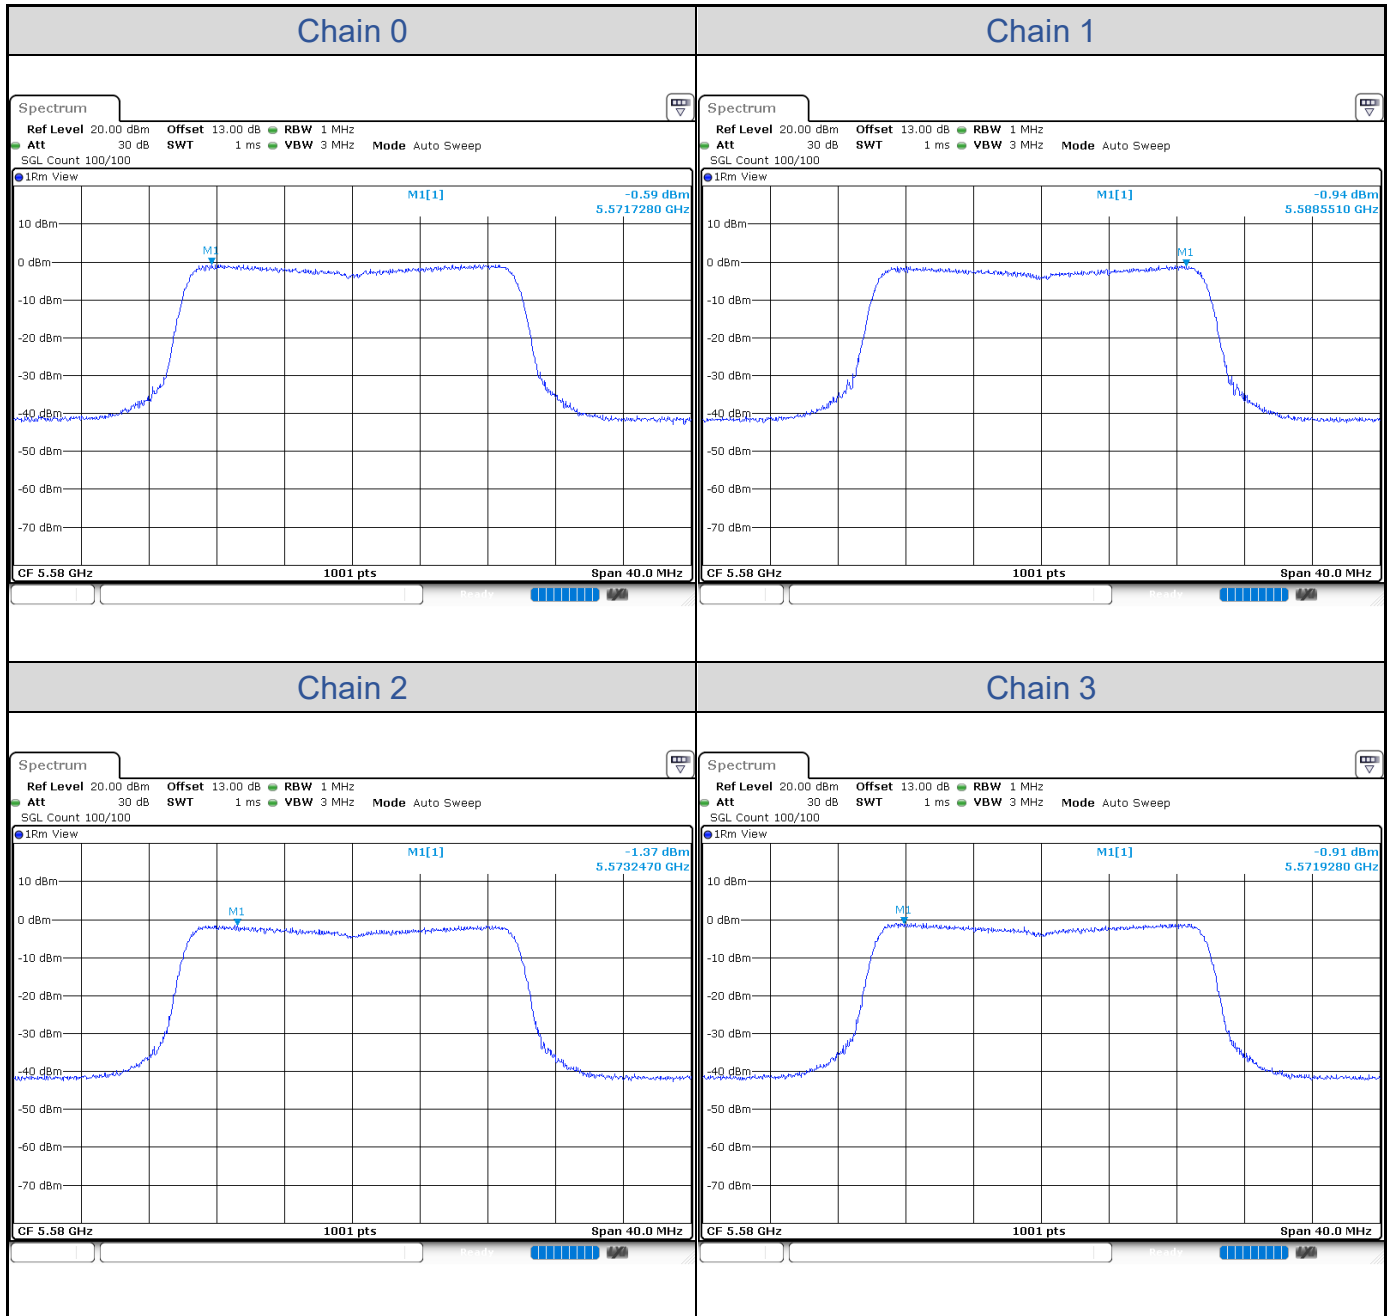

802.11ax HE20-Channel 52

802.11ax HE20-Channel 60

802.11ax HE20-Channel 64

802.11ax HE20-Channel 100

802.11ax HE20-Channel 116

802.11ax HE20-Channel 140

**802.11ax HE40**

Band	Channel	Frequency (MHz)	PSD without Duty Factor (dBm/MHz)				Total PSD with Duty Factor (dBm/MHz)	Maximum Limit (dBm/MHz)	Pass / Fail
			Chain 0	Chain 1	Chain 2	Chain 3			
U-NII-2A	54	5270	-1.57	-0.76	-0.74	-0.76	5.17	5.62	Pass
	62	5310	-0.71	-1.12	-0.28	-1.07	5.33	5.62	Pass
U-NII-2C	102	5510	-0.83	-0.89	-0.86	-1.21	5.17	5.55	Pass
	110	5550	-0.42	-0.80	-0.89	-1.29	5.28	5.55	Pass
	134	5670	-0.24	-0.98	-0.69	-0.80	5.45	5.55	Pass