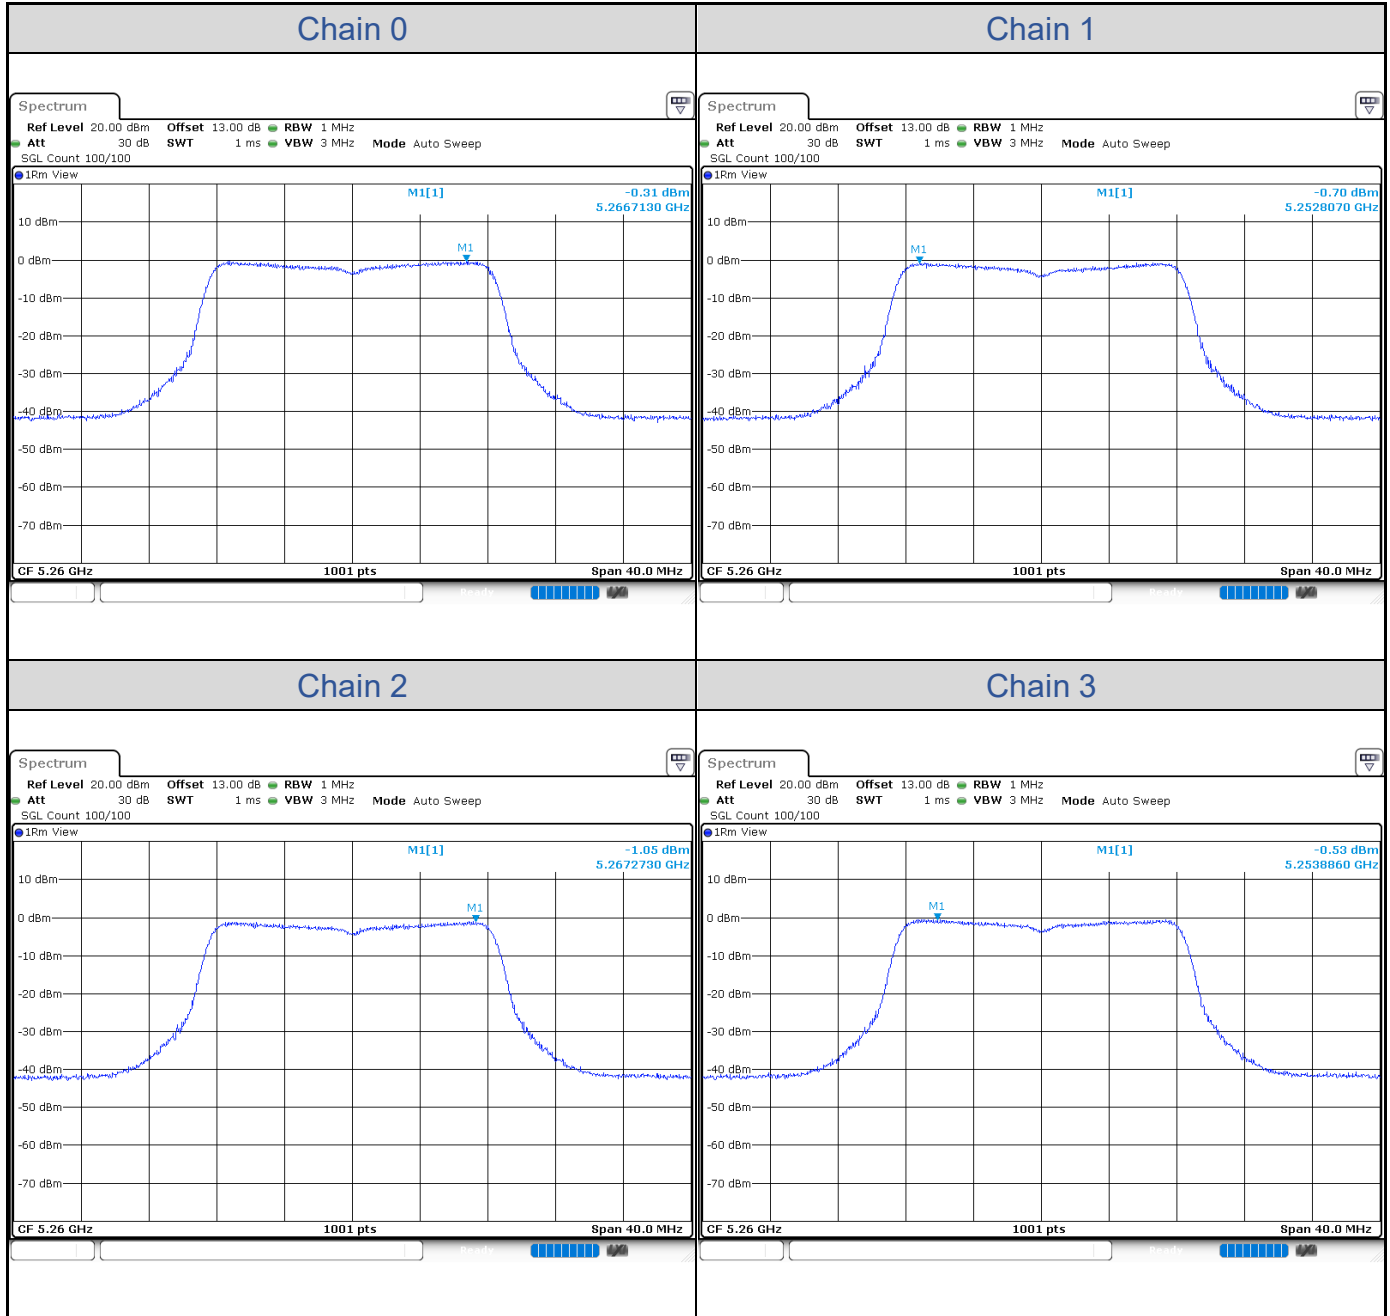

Test Result of Power Spectral Density

802.11a

Band	Channel	Frequency (MHz)	PSD without Duty Factor (dBm/MHz)				Total PSD with Duty Factor (dBm/MHz)	Maximum Limit (dBm/MHz)	Pass / Fail
			Chain 0	Chain 1	Chain 2	Chain 3			
U-NII-2A	52	5260	-0.31	-0.70	-1.05	-0.53	5.56	5.62	Pass
	60	5300	-0.23	-0.86	-1.05	-0.37	5.59	5.62	Pass
	64	5320	-0.63	-0.62	-1.11	-0.30	5.55	5.62	Pass
U-NII-2C	100	5500	-0.67	-1.54	-1.09	-0.74	5.21	5.55	Pass
	116	5580	-0.16	-0.87	-1.37	-0.75	5.44	5.55	Pass
	140	5700	-0.51	-0.85	-1.11	-0.60	5.44	5.55	Pass

802.11a-Channel 52