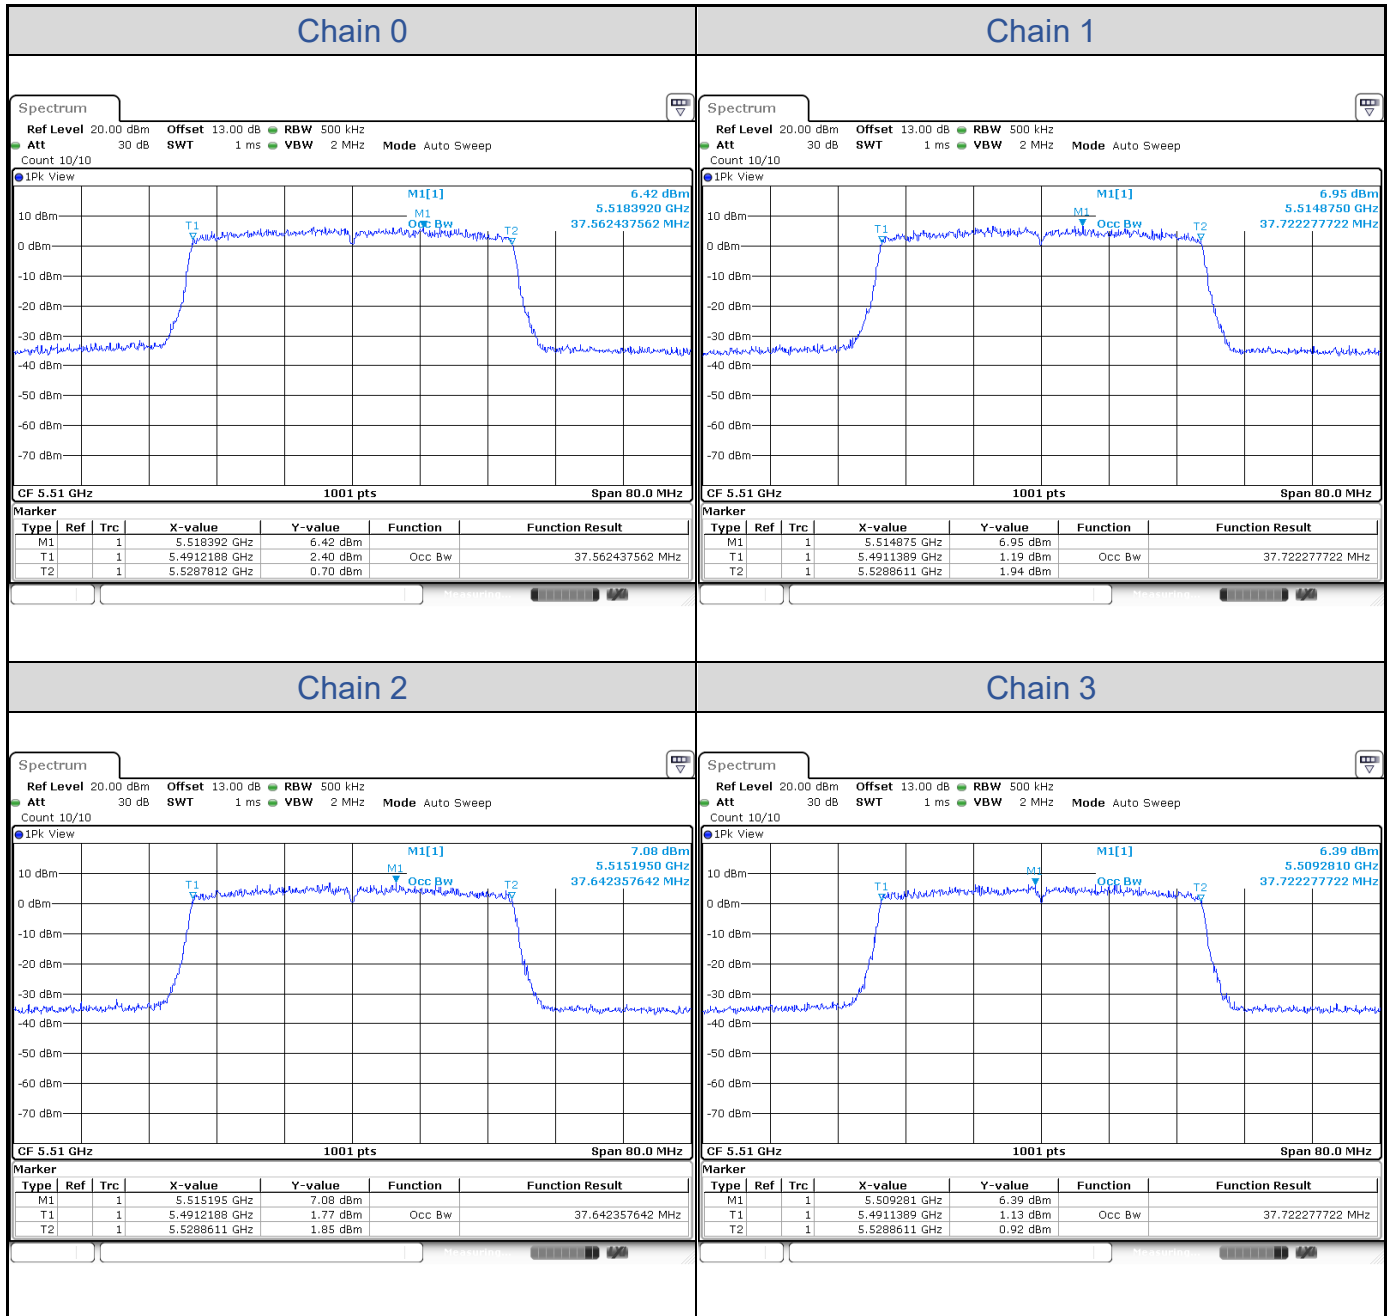

**802.11ax HE20-Channel 140**

**802.11ax HE40**

Band	Channel	Frequency (MHz)	99% Bandwidth (MHz)			
			Chain 0	Chain 1	Chain 2	Chain 3
U-NII-2A	54	5270	37.56	37.64	37.64	37.64
	62	5310	37.64	37.64	37.64	37.64
U-NII-2C	102	5510	37.56	37.72	37.64	37.72
	110	5550	37.72	37.64	37.72	37.64
	134	5670	37.64	37.56	37.64	37.64

**802.11ax HE40-Channel 54**

**802.11ax HE40-Channel 62**

**802.11ax HE40-Channel 102**

**802.11ax HE40-Channel 110**

**802.11ax HE40-Channel 134**

**802.11ax HE80**

Band	Channel	Frequency (MHz)	99% Bandwidth (MHz)			
			Chain 0	Chain 1	Chain 2	Chain 3
U-NII-2A	58	5290	77.20	77.20	77.20	77.20
U-NII-2C	106	5530	77.04	77.04	77.04	77.20