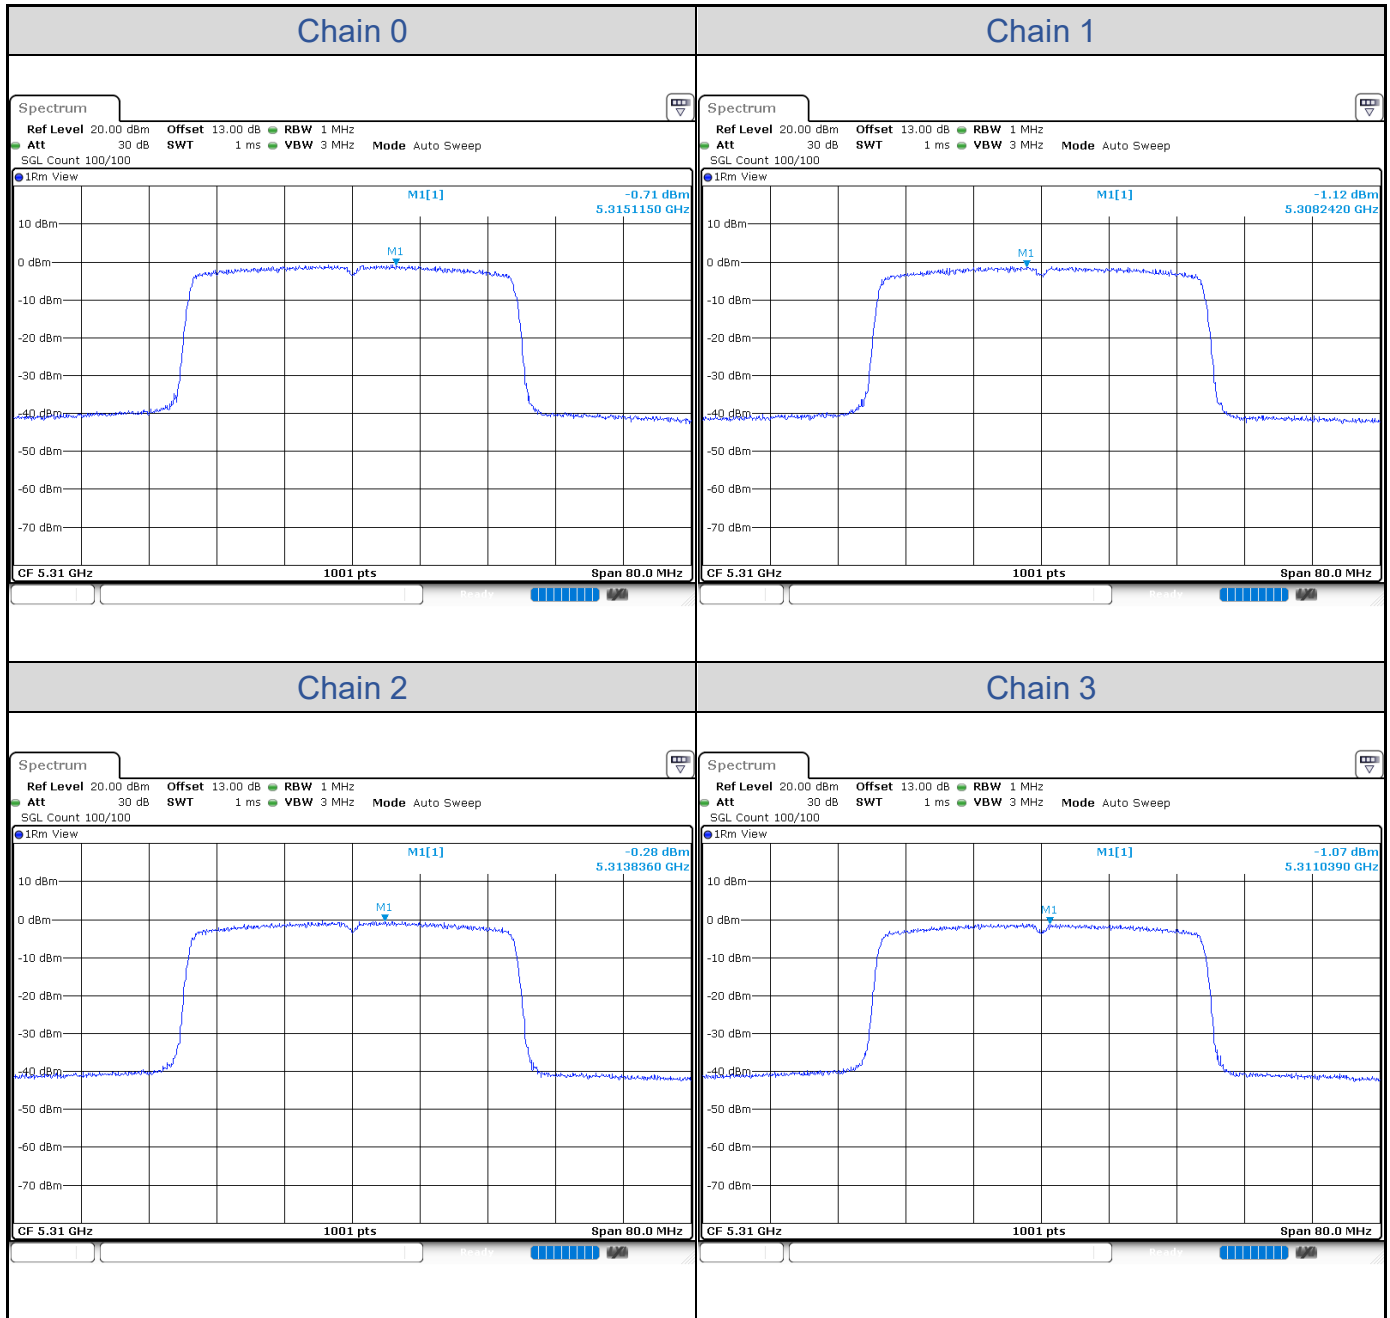

802.11ax HE40-Channel 62