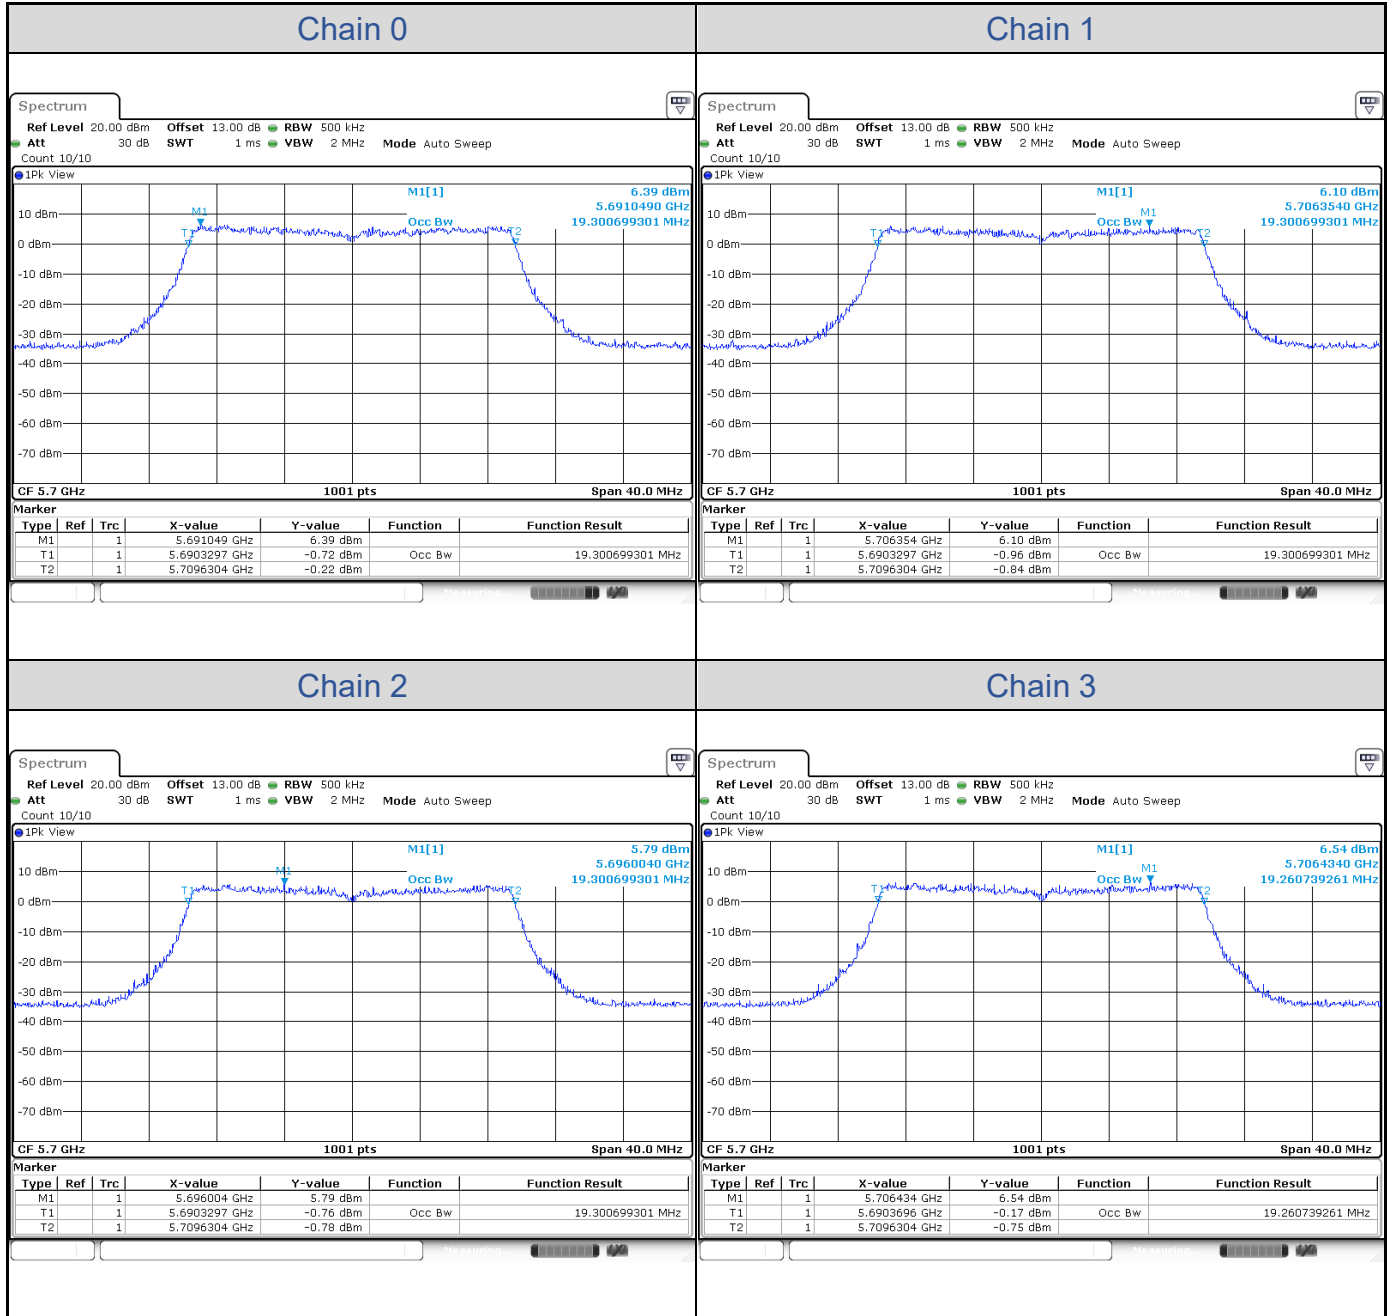

**802.11ax HE20-Channel 140**

**802.11ax HE40**

Band	Channel	Frequency (MHz)	99% Bandwidth (MHz)			
			Chain 0	Chain 1	Chain 2	Chain 3
U-NII-2A	54	5270	37.56	37.64	37.64	37.64
	62	5310	37.64	37.64	37.64	37.64
U-NII-2C	102	5510	37.56	37.72	37.64	37.72
	110	5550	37.72	37.64	37.72	37.64
	134	5670	37.64	37.56	37.64	37.64

**802.11ax HE40-Channel 54**

**802.11ax HE40-Channel 62**

**802.11ax HE40-Channel 102**

**802.11ax HE40-Channel 110**

**802.11ax HE40-Channel 134**

**802.11ax HE80**

Band	Channel	Frequency (MHz)	99% Bandwidth (MHz)			
			Chain 0	Chain 1	Chain 2	Chain 3
U-NII-2A	58	5290	77.20	77.20	77.20	77.20
U-NII-2C	106	5530	77.04	77.04	77.04	77.20