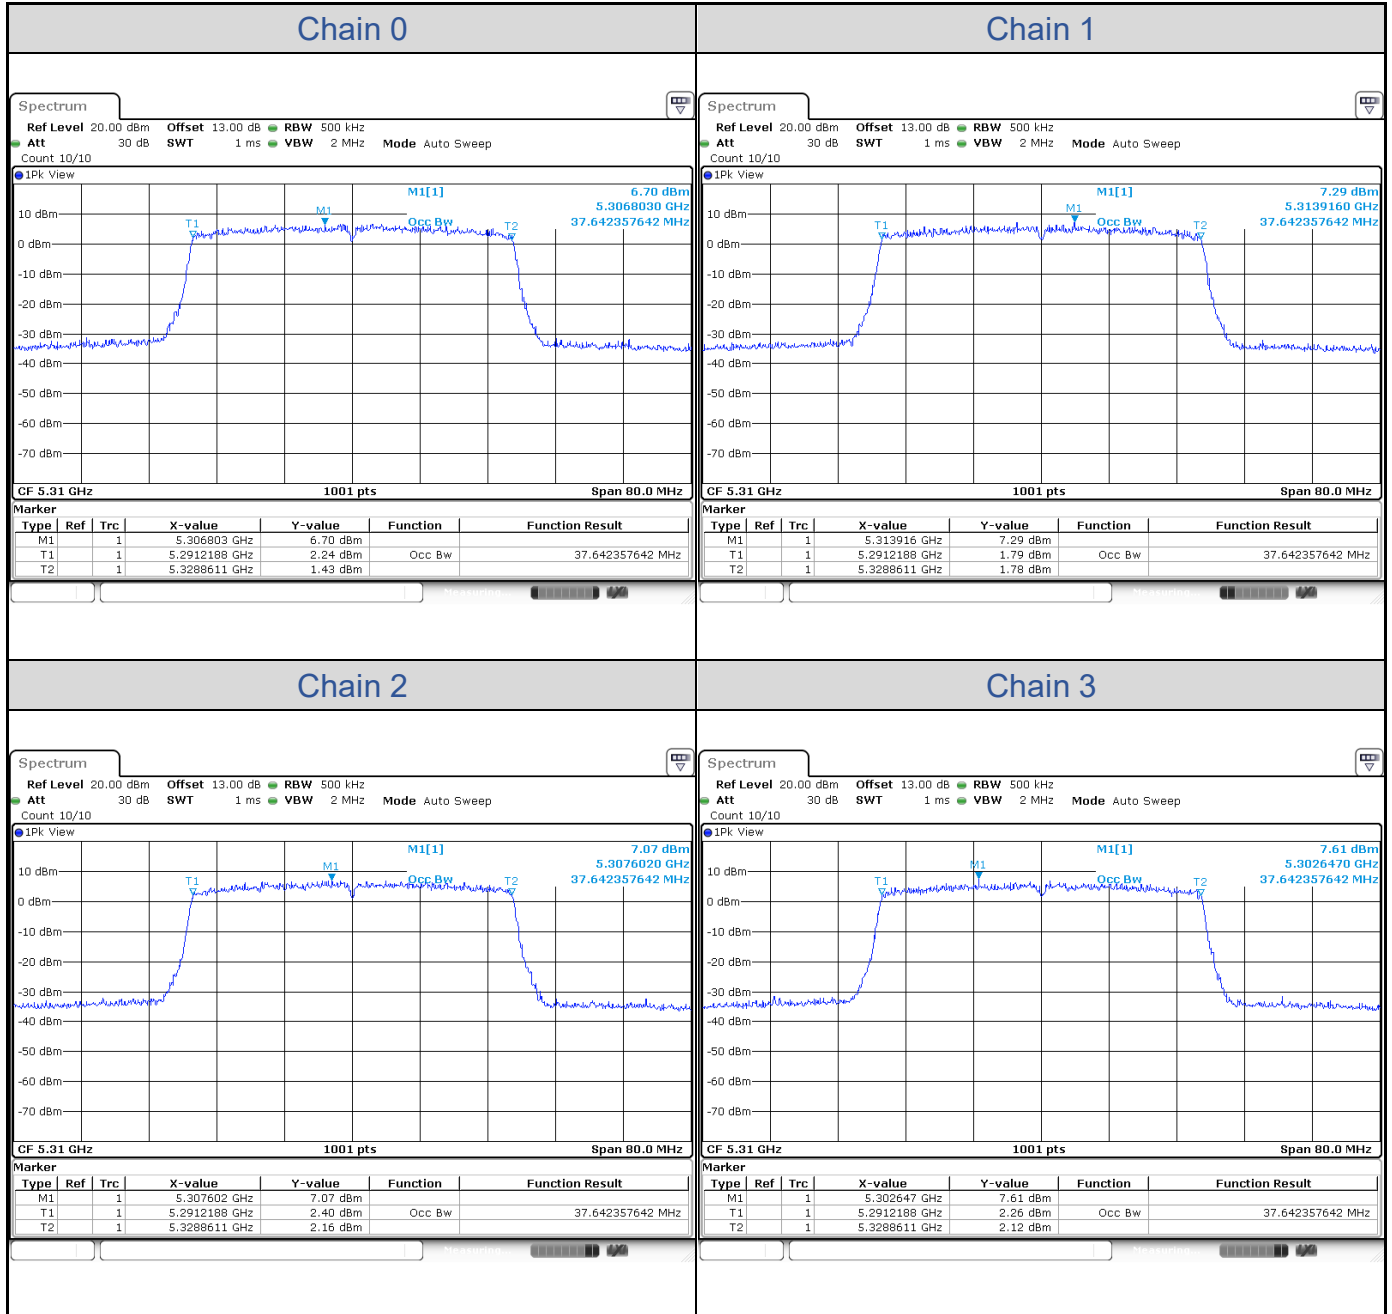

**802.11ax HE20-Channel 140**

**802.11ax HE40**

Band	Channel	Frequency (MHz)	99% Bandwidth (MHz)			
			Chain 0	Chain 1	Chain 2	Chain 3
U-NII-2A	54	5270	37.56	37.64	37.64	37.64
	62	5310	37.64	37.64	37.64	37.64
U-NII-2C	102	5510	37.56	37.72	37.64	37.72
	110	5550	37.72	37.64	37.72	37.64
	134	5670	37.64	37.56	37.64	37.64

**802.11ax HE40-Channel 54**

**802.11ax HE40-Channel 62**

**802.11ax HE40-Channel 102**

**802.11ax HE40-Channel 110**

**802.11ax HE40-Channel 134**

**802.11ax HE80**

Band	Channel	Frequency (MHz)	99% Bandwidth (MHz)			
			Chain 0	Chain 1	Chain 2	Chain 3
U-NII-2A	58	5290	77.20	77.20	77.20	77.20
U-NII-2C	106	5530	77.04	77.04	77.04	77.20