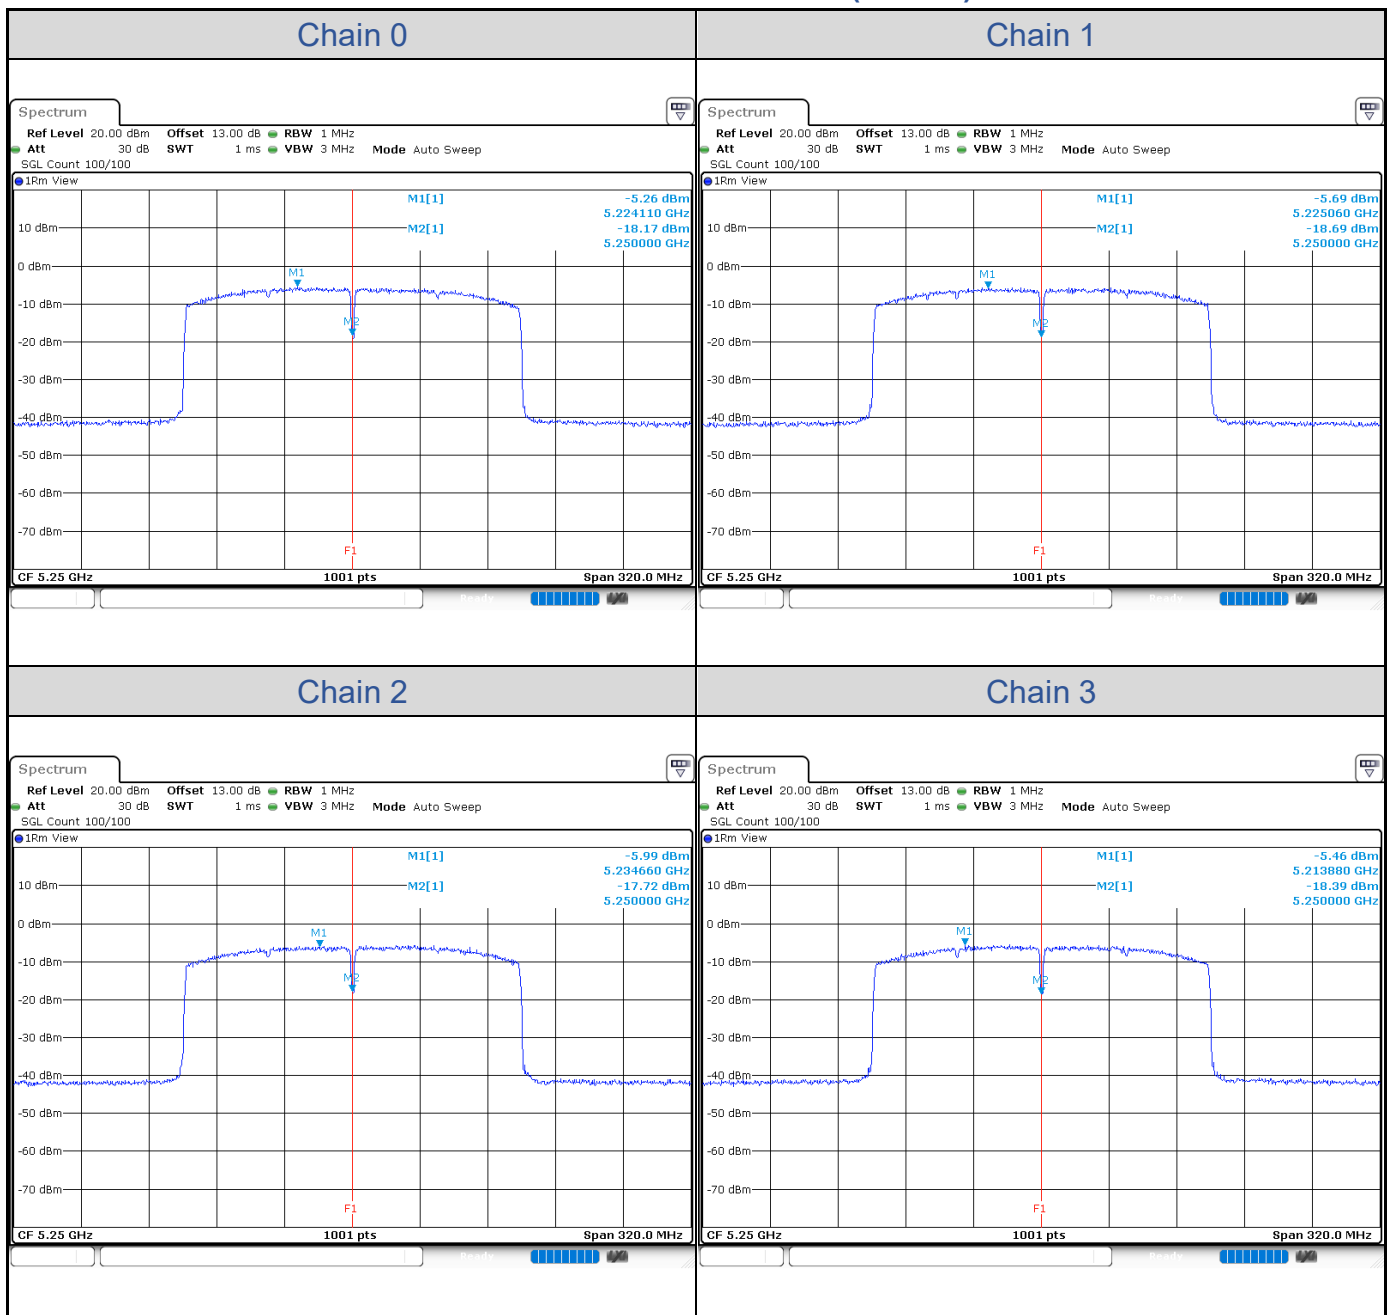

802.11ax HE160

Band	Channel	Frequency (MHz)	PSD without Duty Factor (dBm/MHz)				Total PSD with Duty Factor (dBm/MHz)	Maximum Limit (dBm/MHz)	Pass / Fail
			Chain 0	Chain 1	Chain 2	Chain 3			
U-NII-1	50	5250	-5.26	-5.69	-5.99	-5.46	0.52	11.56	Pass
U-NII-2A	50	5250	-5.74	-5.70	-5.70	-5.75	0.39	5.62	Pass

802.11ax HE160-Channel 50-(U-NII-1)