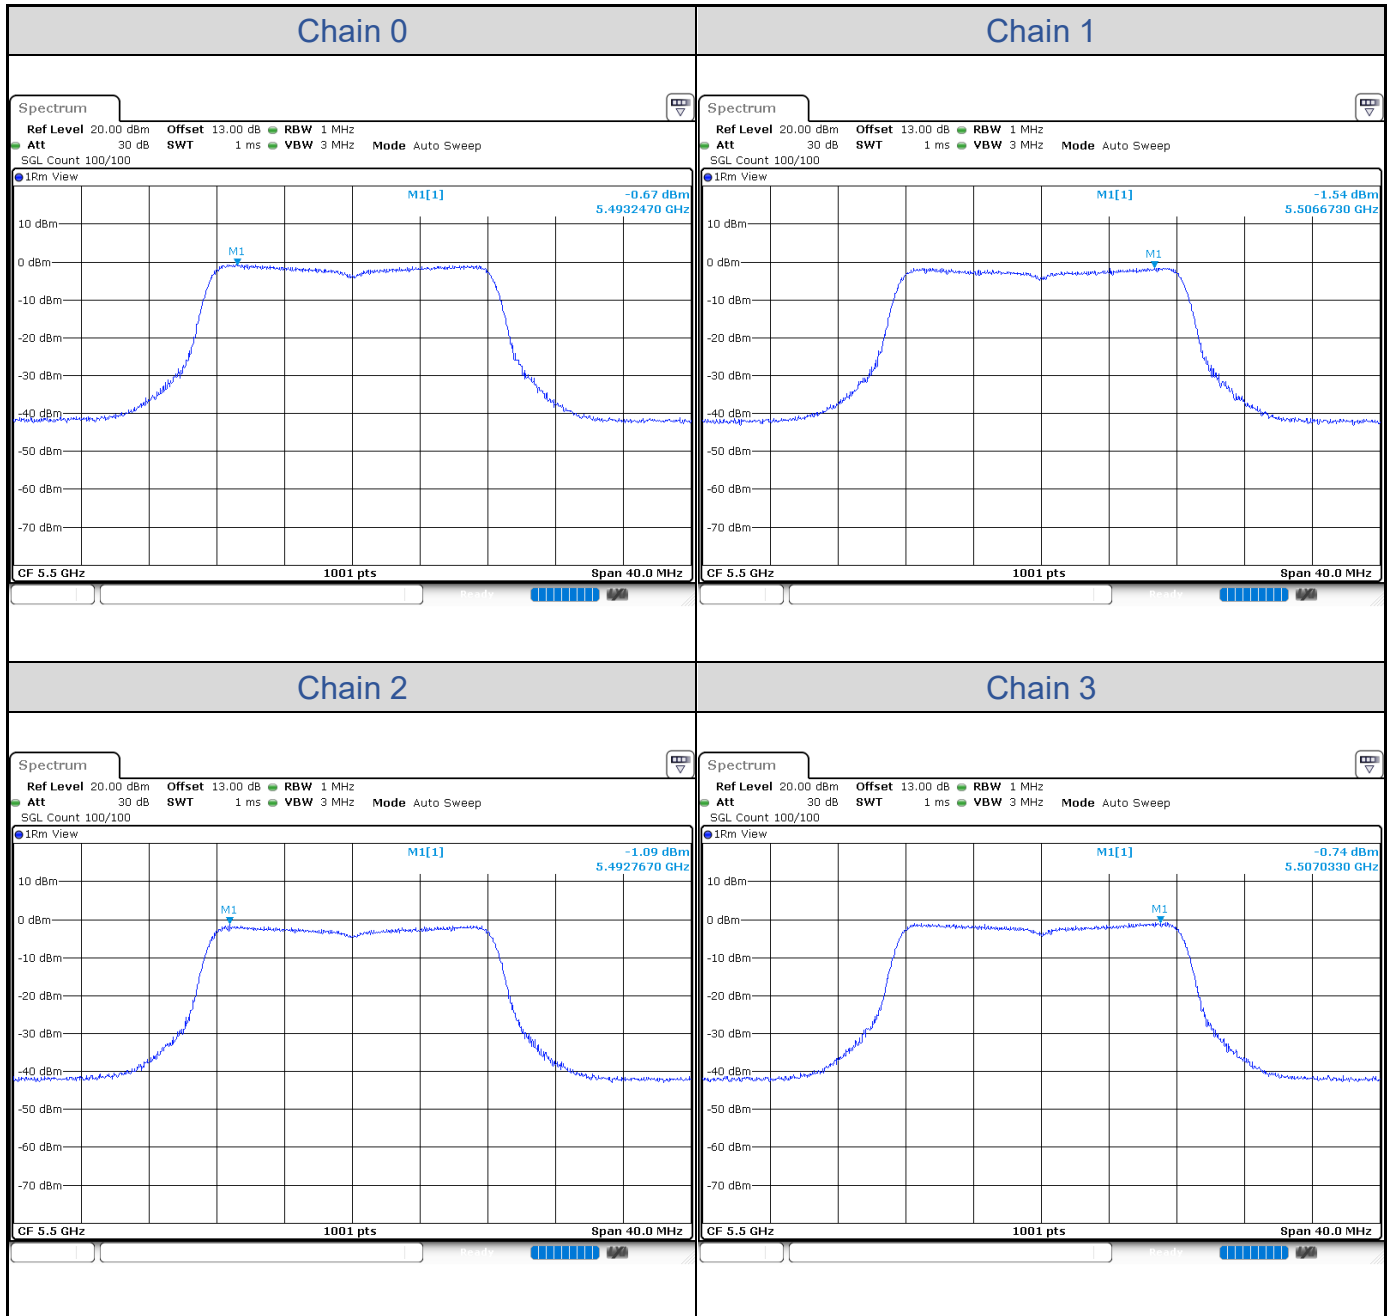

802.11a-Channel 52

802.11a-Channel 60

802.11a-Channel 64

802.11a-Channel 100

802.11a-Channel 116

802.11a-Channel 140

**802.11ax HE20**

Band	Channel	Frequency (MHz)	PSD without Duty Factor (dBm/MHz)				Total PSD with Duty Factor (dBm/MHz)	Maximum Limit (dBm/MHz)	Pass / Fail
			Chain 0	Chain 1	Chain 2	Chain 3			
U-NII-2A	52	5260	-0.48	-0.97	-1.27	-0.75	5.35	5.62	Pass
	60	5300	-0.13	-1.29	-1.50	-0.83	5.30	5.62	Pass
	64	5320	-0.55	-0.82	-1.26	-0.76	5.36	5.62	Pass
U-NII-2C	100	5500	-0.63	-1.27	-1.39	-0.79	5.20	5.55	Pass
	116	5580	-0.59	-0.94	-1.37	-0.91	5.26	5.55	Pass
	140	5700	-0.59	-1.27	-1.27	-0.88	5.21	5.55	Pass