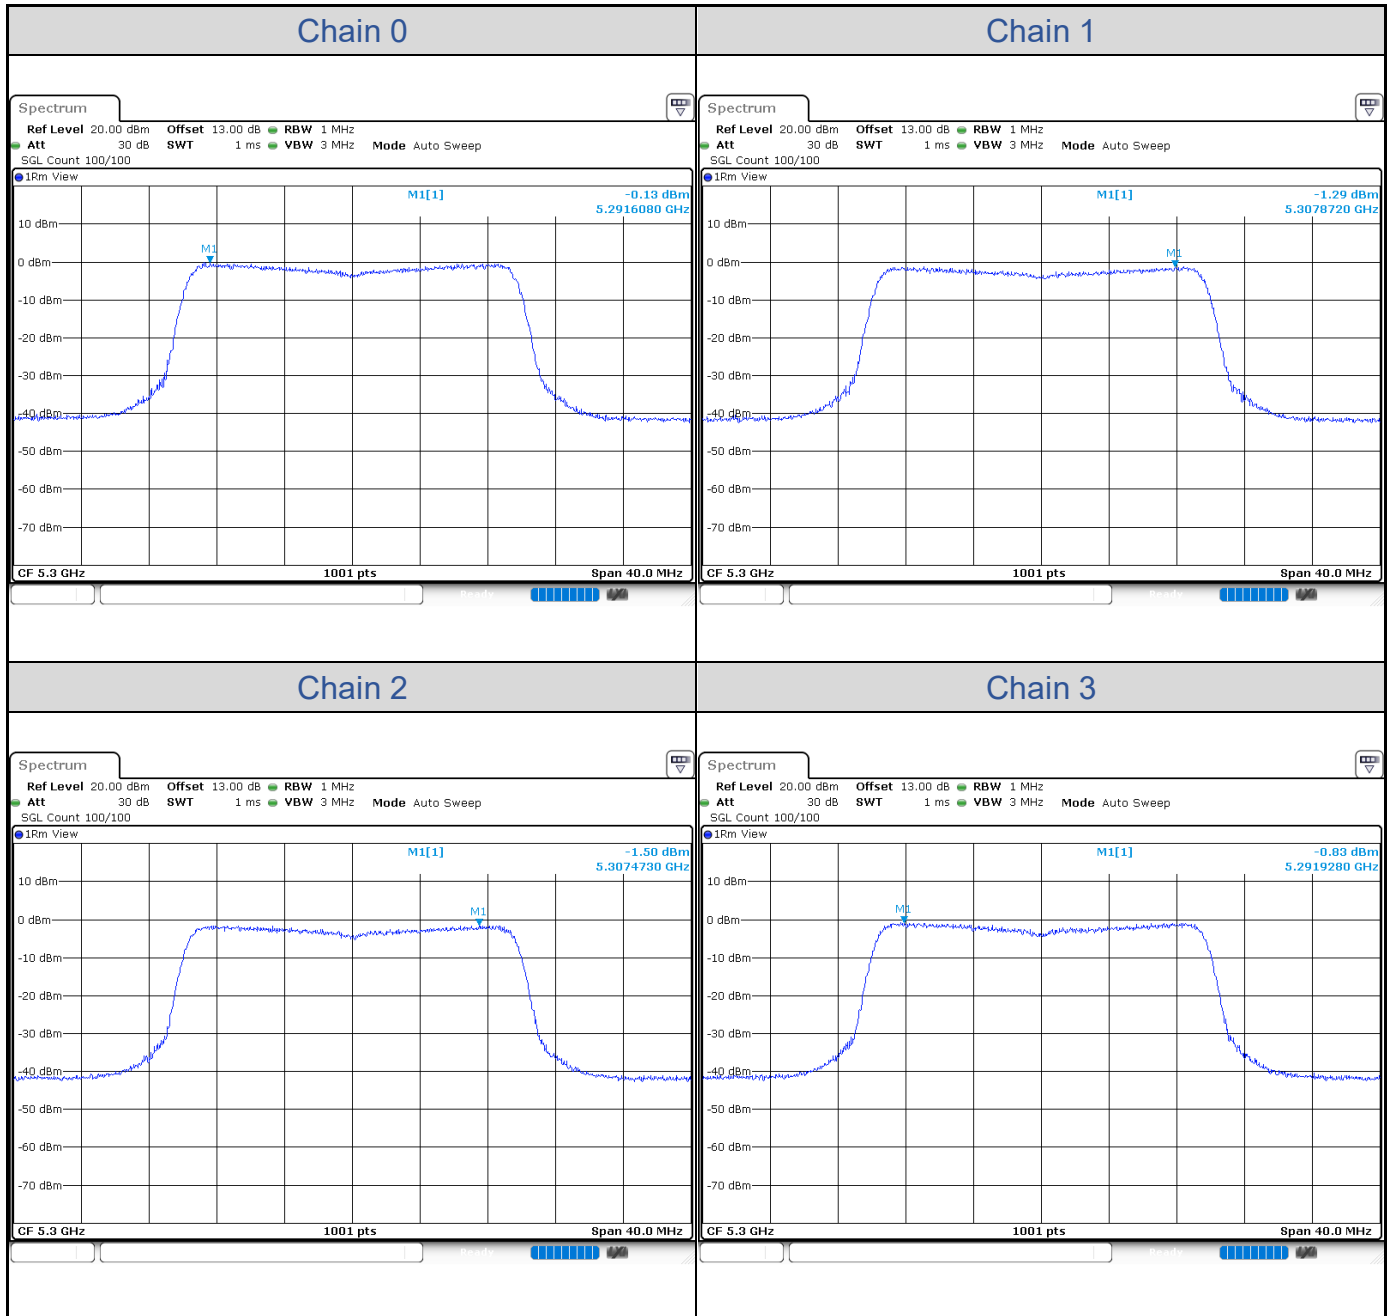

802.11ax HE20-Channel 60