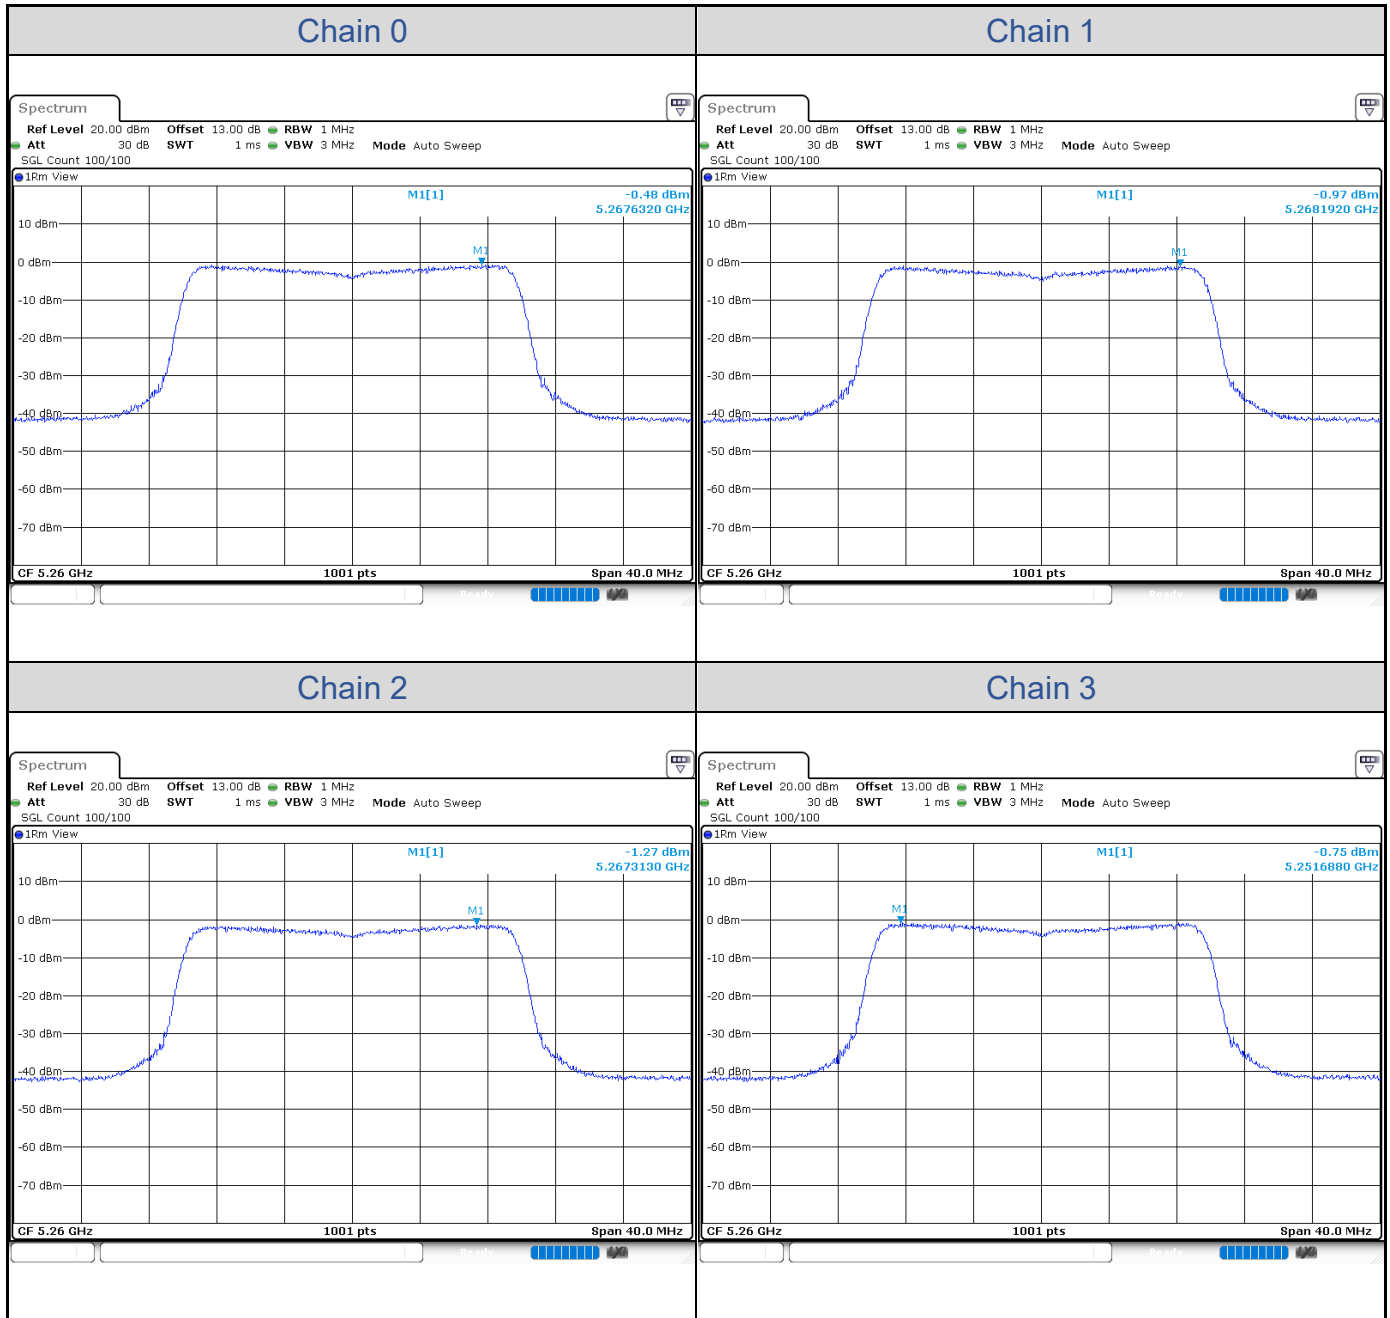

802.11ax HE20

Band	Channel	Frequency (MHz)	PSD without Duty Factor (dBm/MHz)				Total PSD with Duty Factor (dBm/MHz)	Maximum Limit (dBm/MHz)	Pass / Fail
			Chain 0	Chain 1	Chain 2	Chain 3			
U-NII-2A	52	5260	-0.48	-0.97	-1.27	-0.75	5.35	5.62	Pass
	60	5300	-0.13	-1.29	-1.50	-0.83	5.30	5.62	Pass
	64	5320	-0.55	-0.82	-1.26	-0.76	5.36	5.62	Pass
U-NII-2C	100	5500	-0.63	-1.27	-1.39	-0.79	5.20	5.55	Pass
	116	5580	-0.59	-0.94	-1.37	-0.91	5.26	5.55	Pass
	140	5700	-0.59	-1.27	-1.27	-0.88	5.21	5.55	Pass

802.11ax HE20-Channel 52