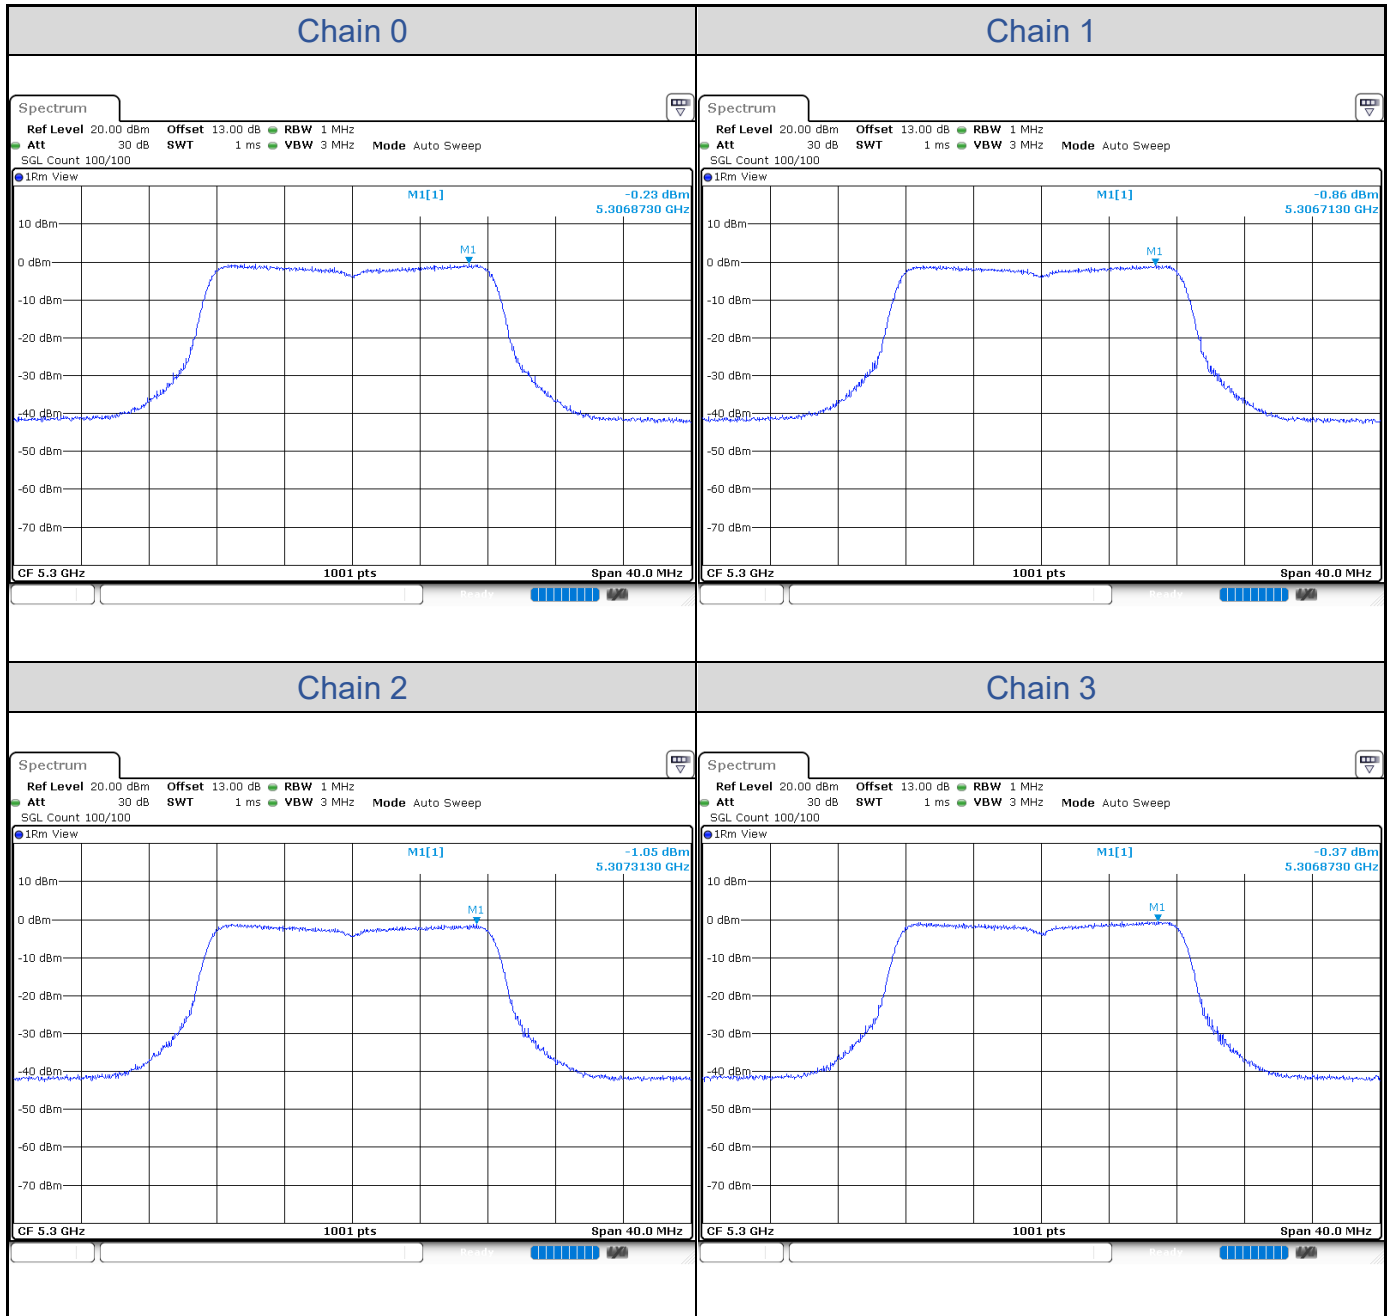

**802.11ax HE160-Channel 50**

**Test Result of Power Spectral Density**
**802.11a**

Band	Channel	Frequency (MHz)	PSD without Duty Factor (dBm/MHz)				Total PSD with Duty Factor (dBm/MHz)	Maximum Limit (dBm/MHz)	Pass / Fail
			Chain 0	Chain 1	Chain 2	Chain 3			
U-NII-2A	52	5260	-0.31	-0.70	-1.05	-0.53	5.56	5.62	Pass
	60	5300	-0.23	-0.86	-1.05	-0.37	5.59	5.62	Pass
	64	5320	-0.63	-0.62	-1.11	-0.30	5.55	5.62	Pass
U-NII-2C	100	5500	-0.67	-1.54	-1.09	-0.74	5.21	5.55	Pass
	116	5580	-0.16	-0.87	-1.37	-0.75	5.44	5.55	Pass
	140	5700	-0.51	-0.85	-1.11	-0.60	5.44	5.55	Pass

802.11a-Channel 52

802.11a-Channel 60

802.11a-Channel 64

802.11a-Channel 100

802.11a-Channel 116

802.11a-Channel 140

**802.11ax HE20**

Band	Channel	Frequency (MHz)	PSD without Duty Factor (dBm/MHz)				Total PSD with Duty Factor (dBm/MHz)	Maximum Limit (dBm/MHz)	Pass / Fail
			Chain 0	Chain 1	Chain 2	Chain 3			
U-NII-2A	52	5260	-0.48	-0.97	-1.27	-0.75	5.35	5.62	Pass
	60	5300	-0.13	-1.29	-1.50	-0.83	5.30	5.62	Pass
	64	5320	-0.55	-0.82	-1.26	-0.76	5.36	5.62	Pass
U-NII-2C	100	5500	-0.63	-1.27	-1.39	-0.79	5.20	5.55	Pass
	116	5580	-0.59	-0.94	-1.37	-0.91	5.26	5.55	Pass
	140	5700	-0.59	-1.27	-1.27	-0.88	5.21	5.55	Pass