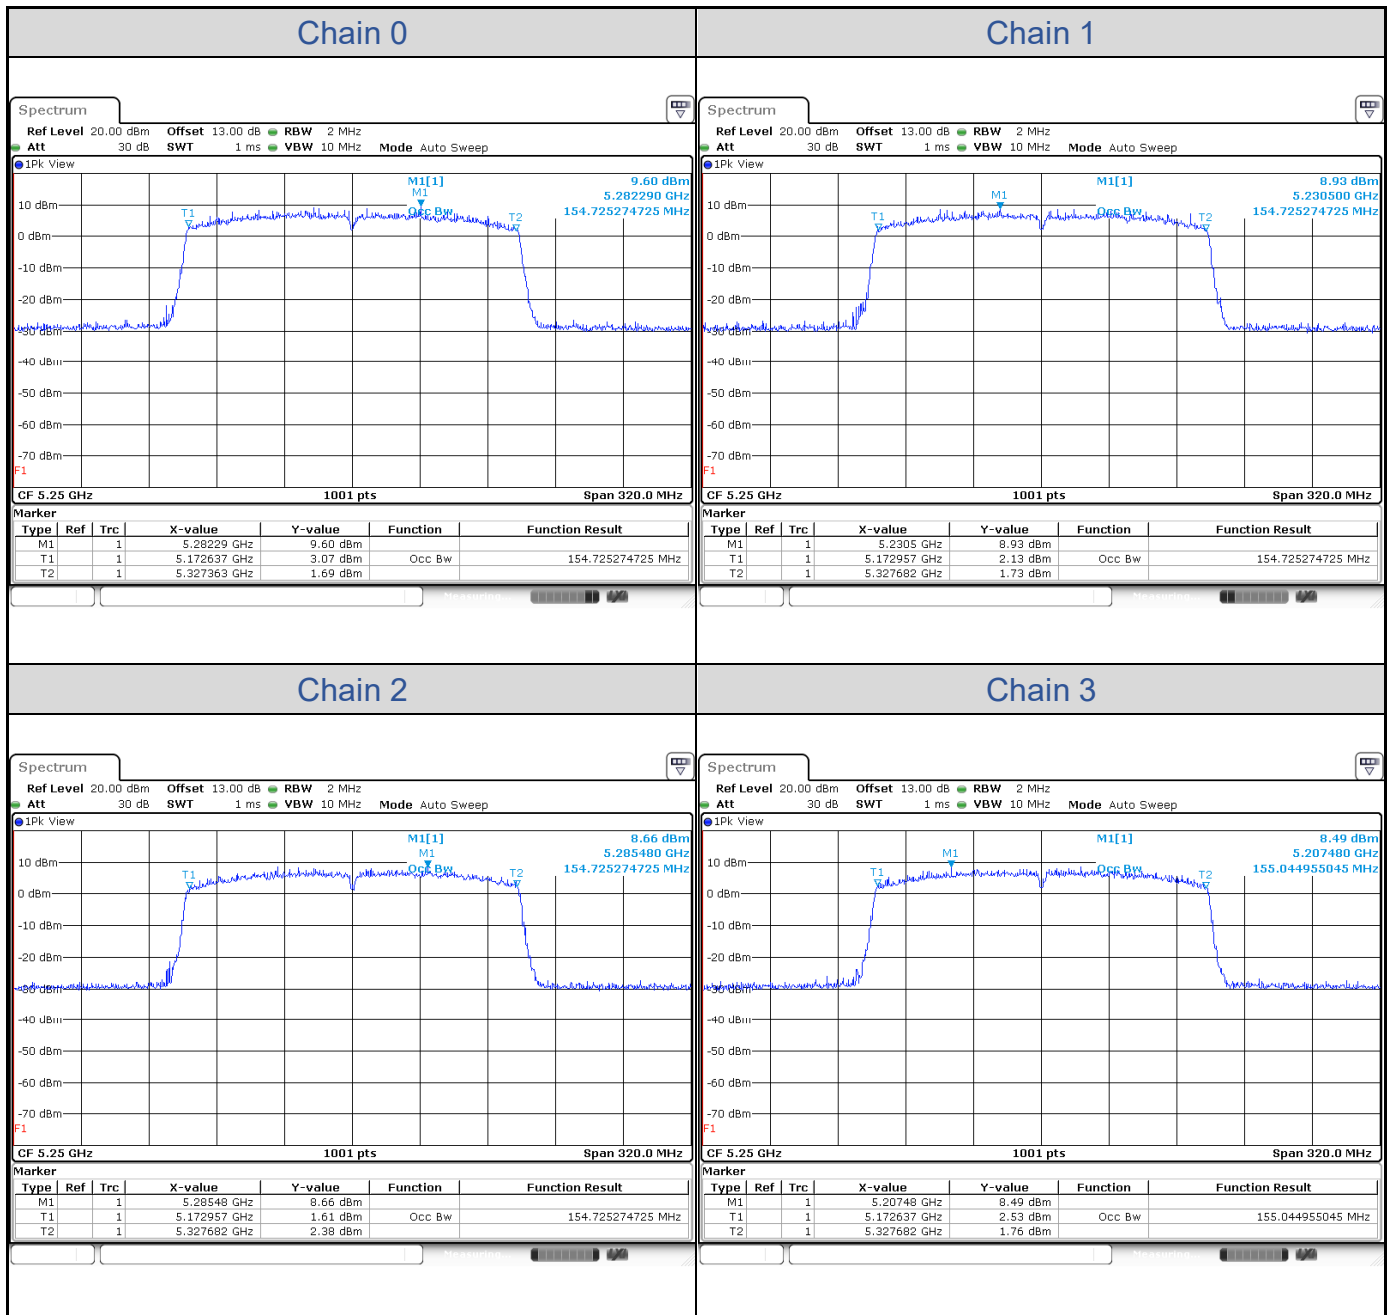

**802.11ax HE20-Channel 140**

**802.11ax HE40**

Band	Channel	Frequency (MHz)	99% Bandwidth (MHz)			
			Chain 0	Chain 1	Chain 2	Chain 3
U-NII-2A	54	5270	37.56	37.64	37.64	37.64
	62	5310	37.64	37.64	37.64	37.64
U-NII-2C	102	5510	37.56	37.72	37.64	37.72
	110	5550	37.72	37.64	37.72	37.64
	134	5670	37.64	37.56	37.64	37.64

**802.11ax HE40-Channel 54**

**802.11ax HE40-Channel 62**

**802.11ax HE40-Channel 102**

**802.11ax HE40-Channel 110**

**802.11ax HE40-Channel 134**

**802.11ax HE80**

Band	Channel	Frequency (MHz)	99% Bandwidth (MHz)			
			Chain 0	Chain 1	Chain 2	Chain 3
U-NII-2A	58	5290	77.20	77.20	77.20	77.20
U-NII-2C	106	5530	77.04	77.04	77.04	77.20

**802.11ax HE80-Channel 58**

**802.11ax HE80-Channel 106**

**802.11ax HE160**

Band	Channel	Frequency (MHz)	99% Bandwidth (MHz)			
			Chain 0	Chain 1	Chain 2	Chain 3
U-NII-1	50	5250	77.36	77.04	77.04	77.36
U-NII-2A	50	5250	77.36	77.68	77.68	77.68

**802.11ax HE160-Channel 50**

**Test Result of Power Spectral Density**
**802.11a**

Band	Channel	Frequency (MHz)	PSD without Duty Factor (dBm/MHz)				Total PSD with Duty Factor (dBm/MHz)	Maximum Limit (dBm/MHz)	Pass / Fail
			Chain 0	Chain 1	Chain 2	Chain 3			
U-NII-2A	52	5260	-0.31	-0.70	-1.05	-0.53	5.56	5.62	Pass
	60	5300	-0.23	-0.86	-1.05	-0.37	5.59	5.62	Pass
	64	5320	-0.63	-0.62	-1.11	-0.30	5.55	5.62	Pass
U-NII-2C	100	5500	-0.67	-1.54	-1.09	-0.74	5.21	5.55	Pass
	116	5580	-0.16	-0.87	-1.37	-0.75	5.44	5.55	Pass
	140	5700	-0.51	-0.85	-1.11	-0.60	5.44	5.55	Pass