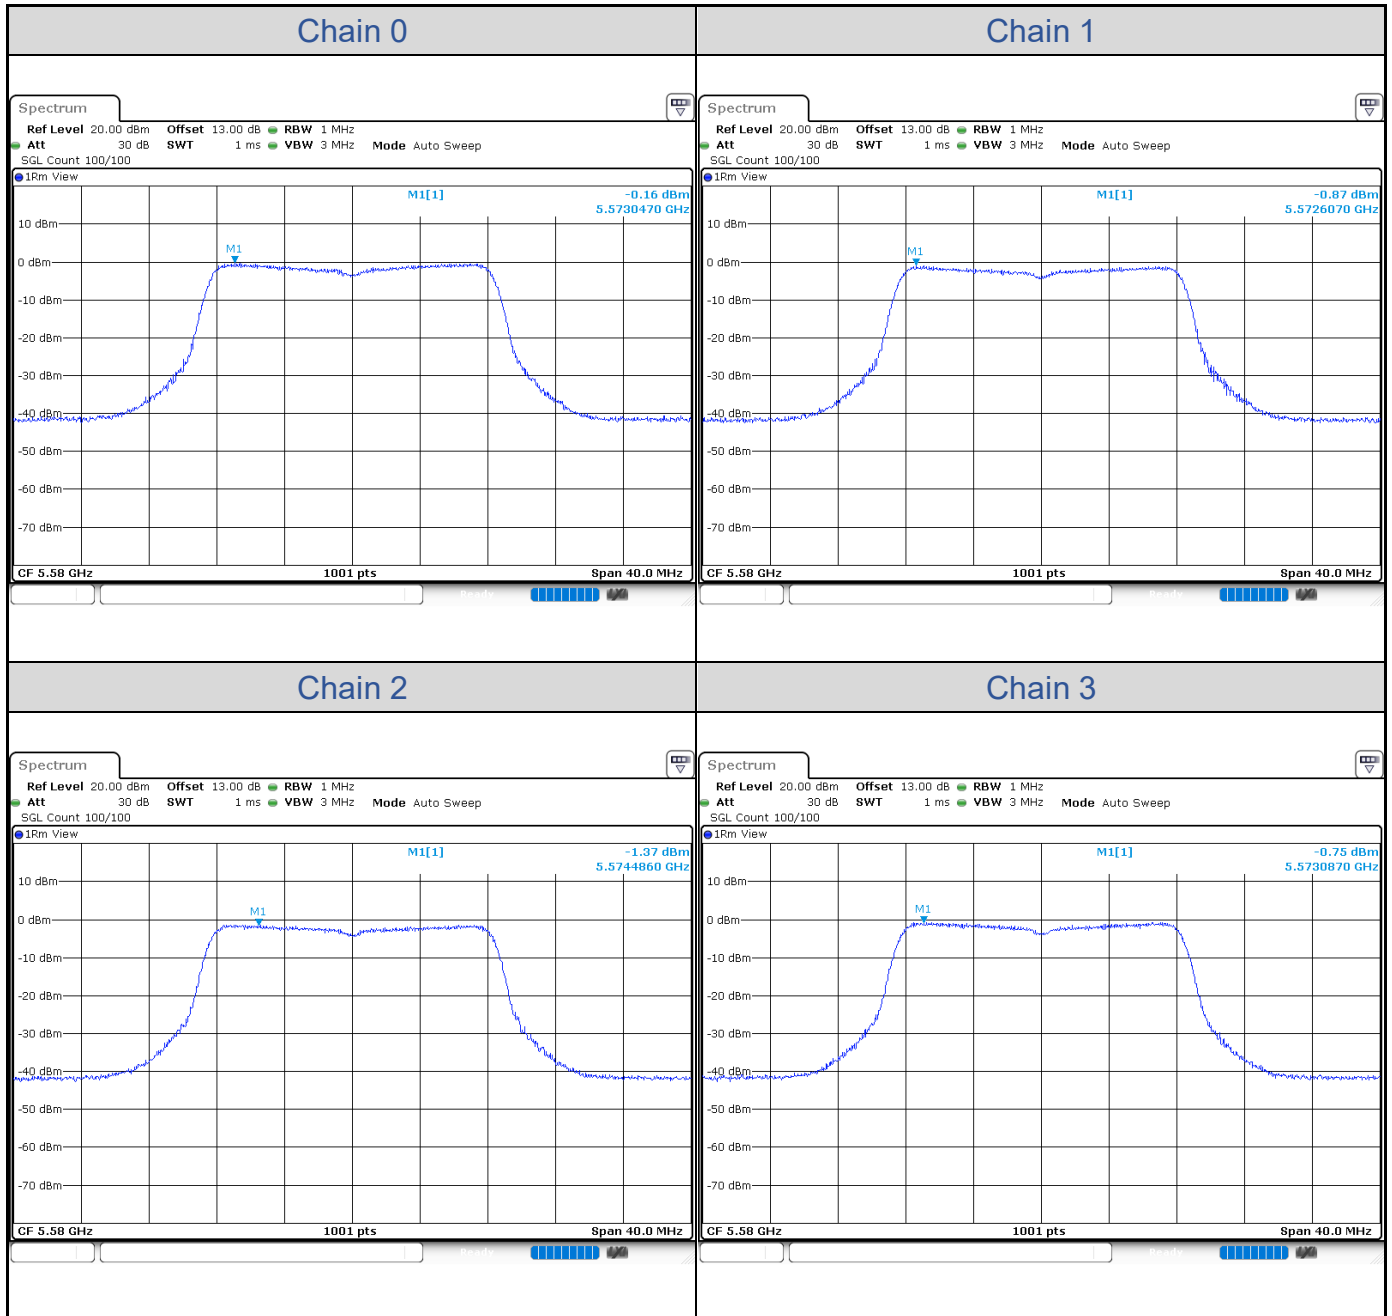

802.11a-Channel 52

802.11a-Channel 60

802.11a-Channel 64

802.11a-Channel 100

802.11a-Channel 116

802.11a-Channel 140

**802.11ax HE20**

Band	Channel	Frequency (MHz)	PSD without Duty Factor (dBm/MHz)				Total PSD with Duty Factor (dBm/MHz)	Maximum Limit (dBm/MHz)	Pass / Fail
			Chain 0	Chain 1	Chain 2	Chain 3			
U-NII-2A	52	5260	-0.48	-0.97	-1.27	-0.75	5.35	5.62	Pass
	60	5300	-0.13	-1.29	-1.50	-0.83	5.30	5.62	Pass
	64	5320	-0.55	-0.82	-1.26	-0.76	5.36	5.62	Pass
U-NII-2C	100	5500	-0.63	-1.27	-1.39	-0.79	5.20	5.55	Pass
	116	5580	-0.59	-0.94	-1.37	-0.91	5.26	5.55	Pass
	140	5700	-0.59	-1.27	-1.27	-0.88	5.21	5.55	Pass