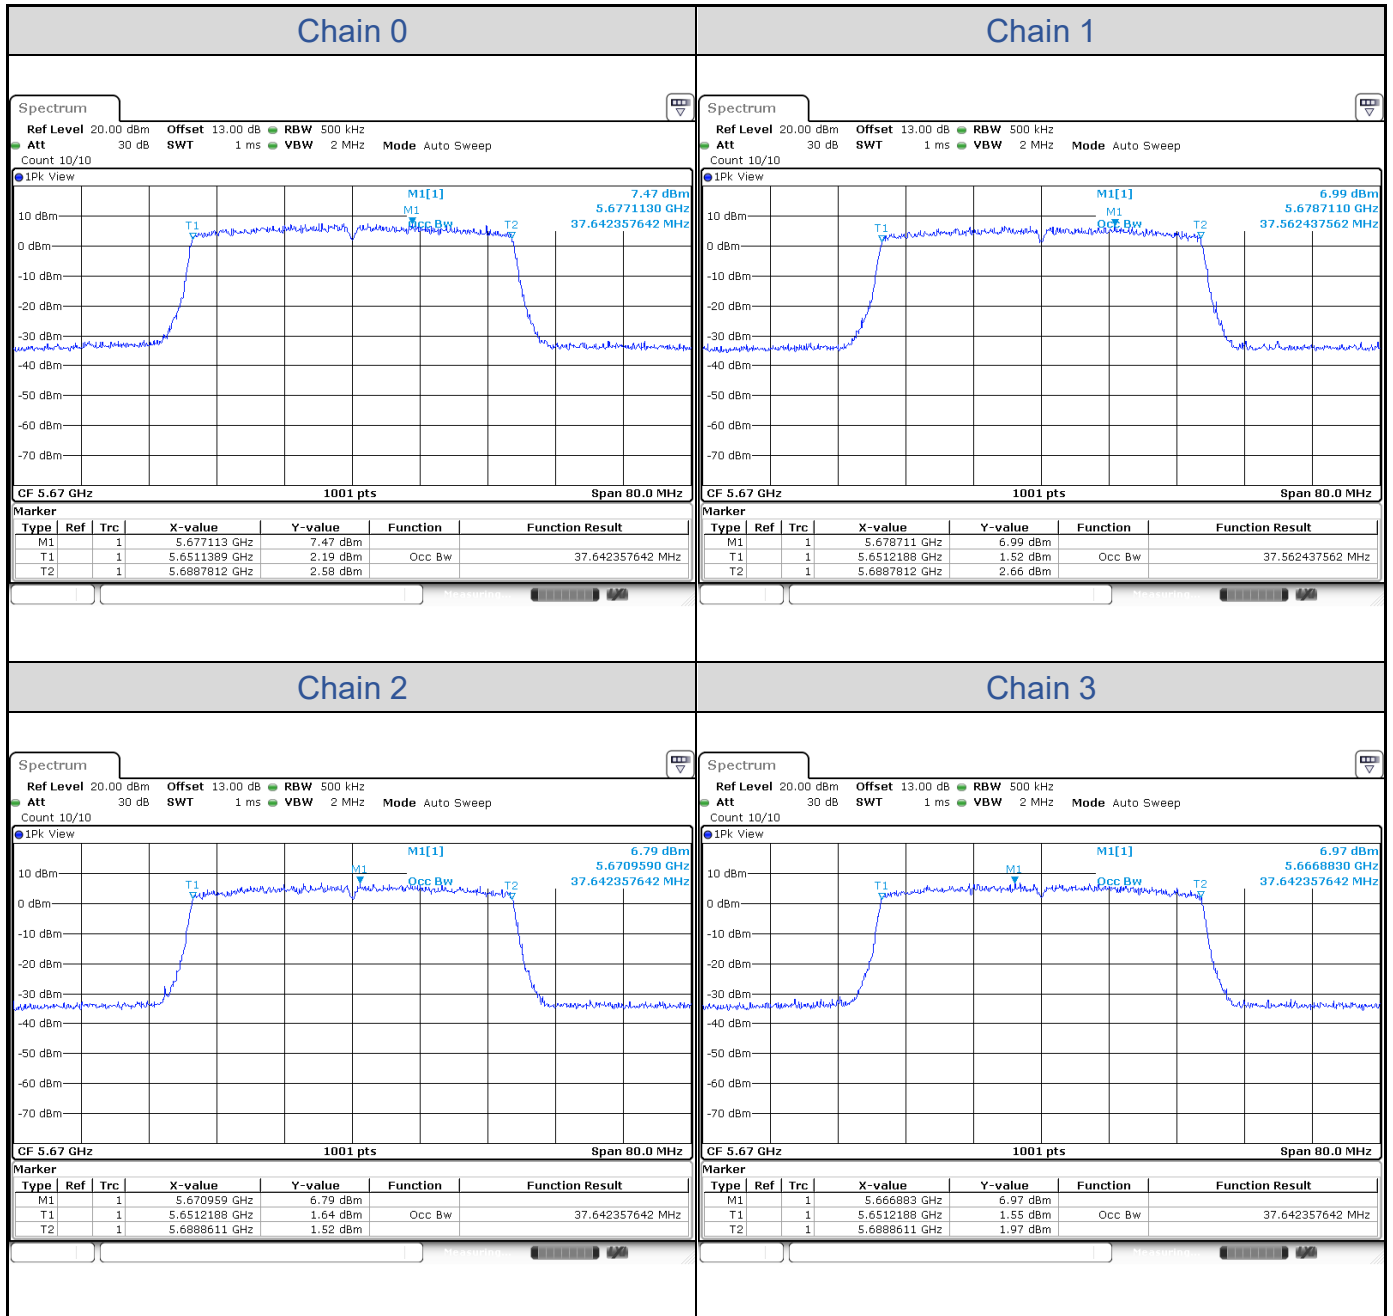

**802.11ax HE20-Channel 140**

**802.11ax HE40**

Band	Channel	Frequency (MHz)	99% Bandwidth (MHz)			
			Chain 0	Chain 1	Chain 2	Chain 3
U-NII-2A	54	5270	37.56	37.64	37.64	37.64
	62	5310	37.64	37.64	37.64	37.64
U-NII-2C	102	5510	37.56	37.72	37.64	37.72
	110	5550	37.72	37.64	37.72	37.64
	134	5670	37.64	37.56	37.64	37.64

**802.11ax HE40-Channel 54**

**802.11ax HE40-Channel 62**

**802.11ax HE40-Channel 102**

**802.11ax HE40-Channel 110**

**802.11ax HE40-Channel 134**

**802.11ax HE80**

Band	Channel	Frequency (MHz)	99% Bandwidth (MHz)			
			Chain 0	Chain 1	Chain 2	Chain 3
U-NII-2A	58	5290	77.20	77.20	77.20	77.20
U-NII-2C	106	5530	77.04	77.04	77.04	77.20