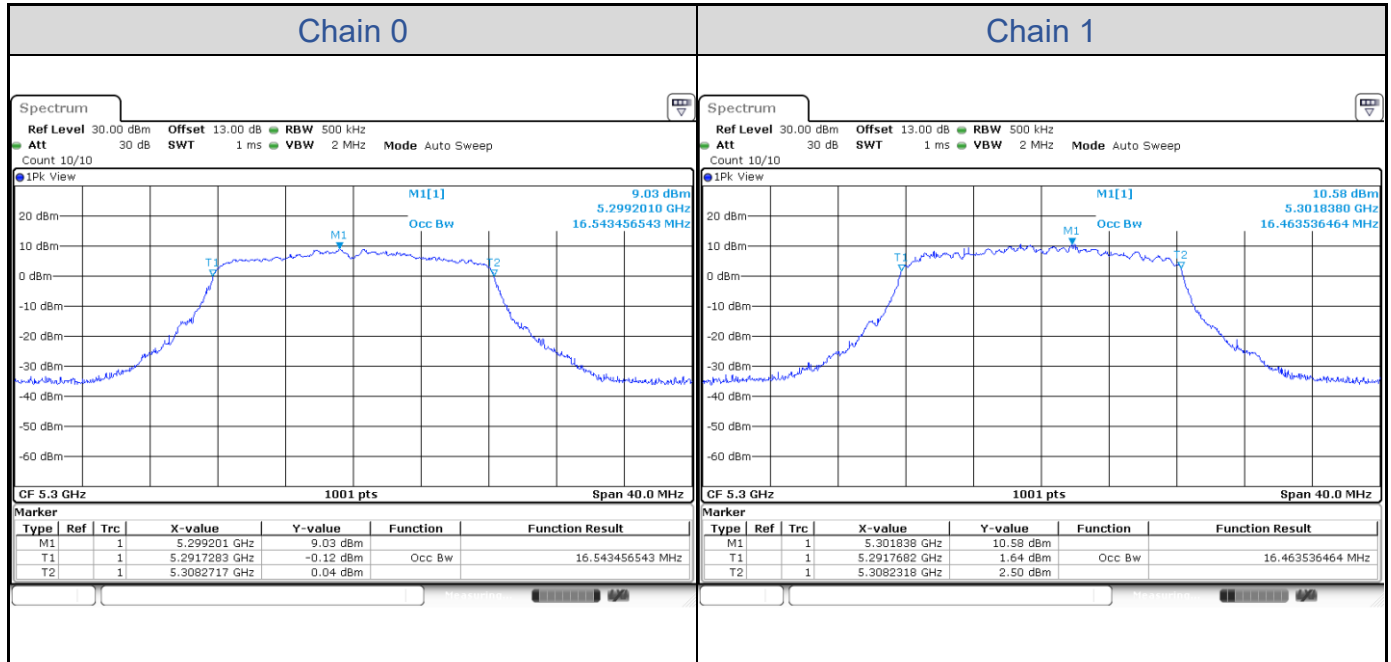

802.11a-Channel 60