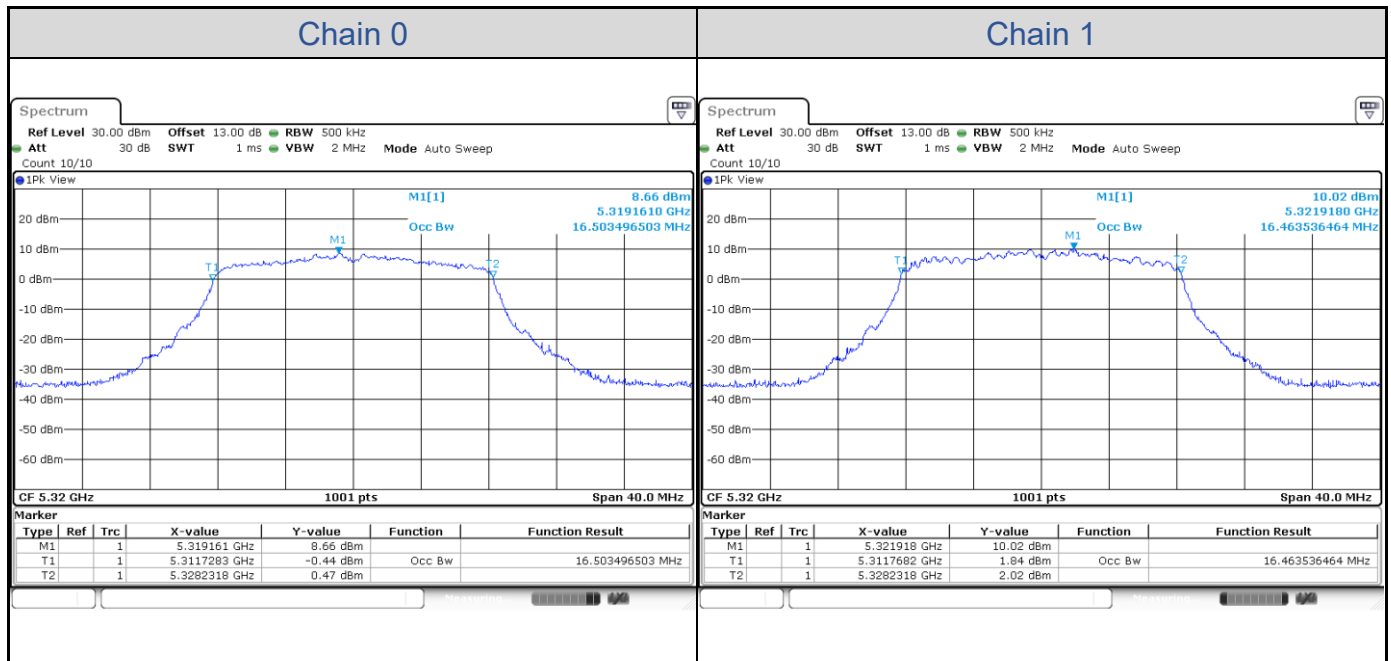

802.11a-Channel 64