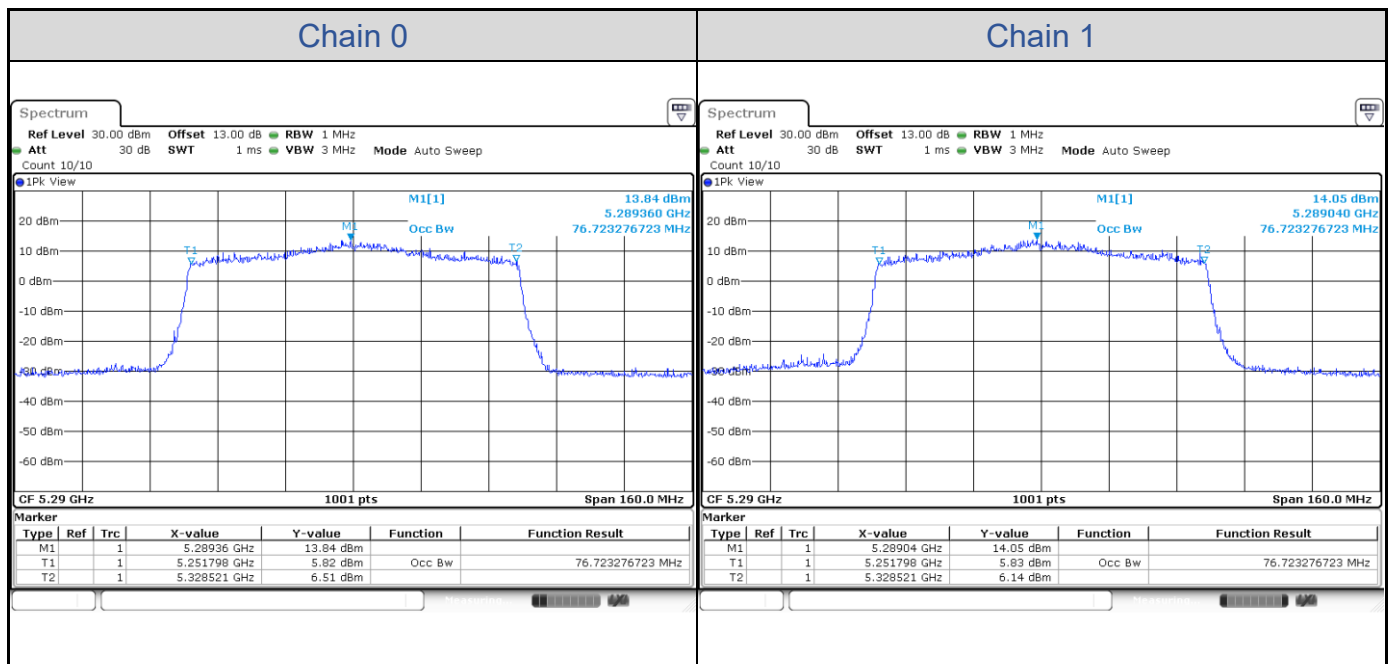

802.11ax HE80

Band	Channel	Frequency (MHz)	99% Bandwidth (MHz)	
			Chain 0	Chain 1
U-NII-2A	58	5290	76.72	76.72
U-NII-2C	106	5530	76.72	76.72

802.11ax HE80-Channel 58