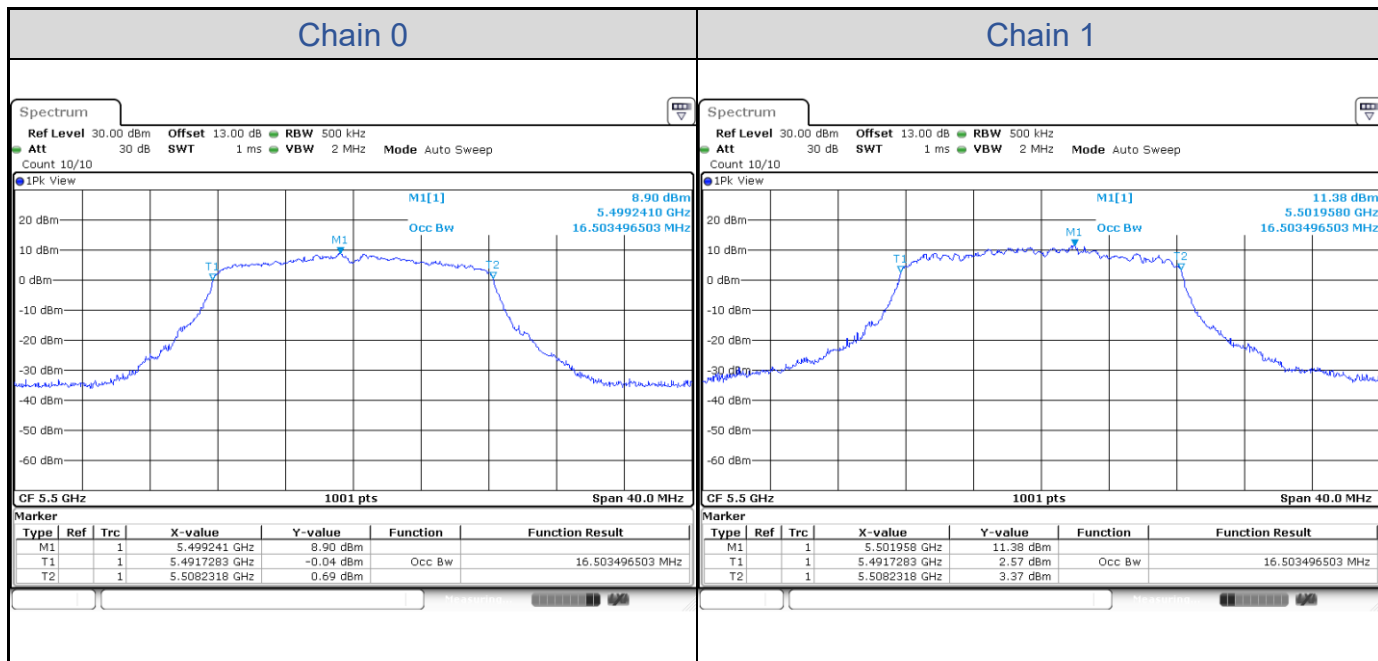

802.11a-Channel 100