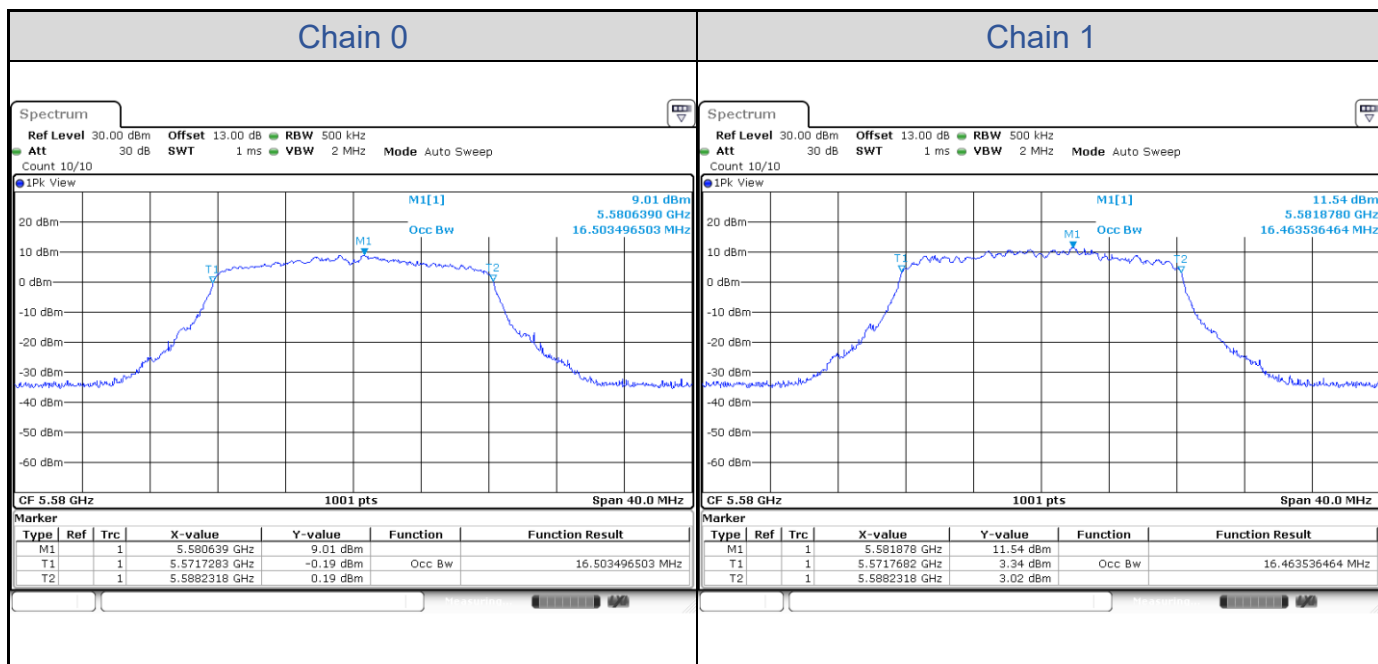

802.11a-Channel 116