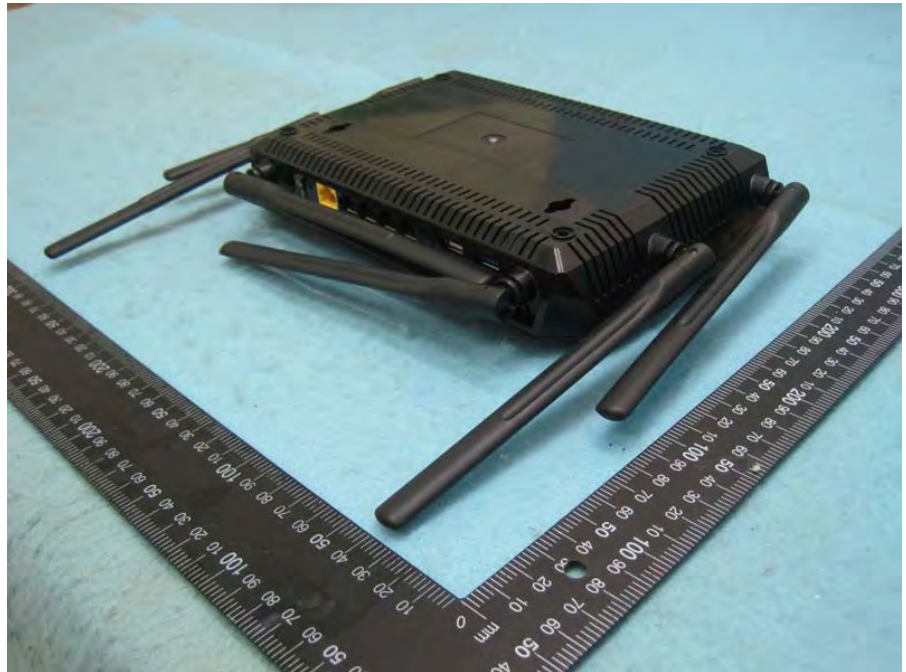

Photographs of EUT

Adapter 1
Model No.:
KSAS0451200350HU

Adapter 2

Model No.: HK-X142-A12

RJ-45 Cable