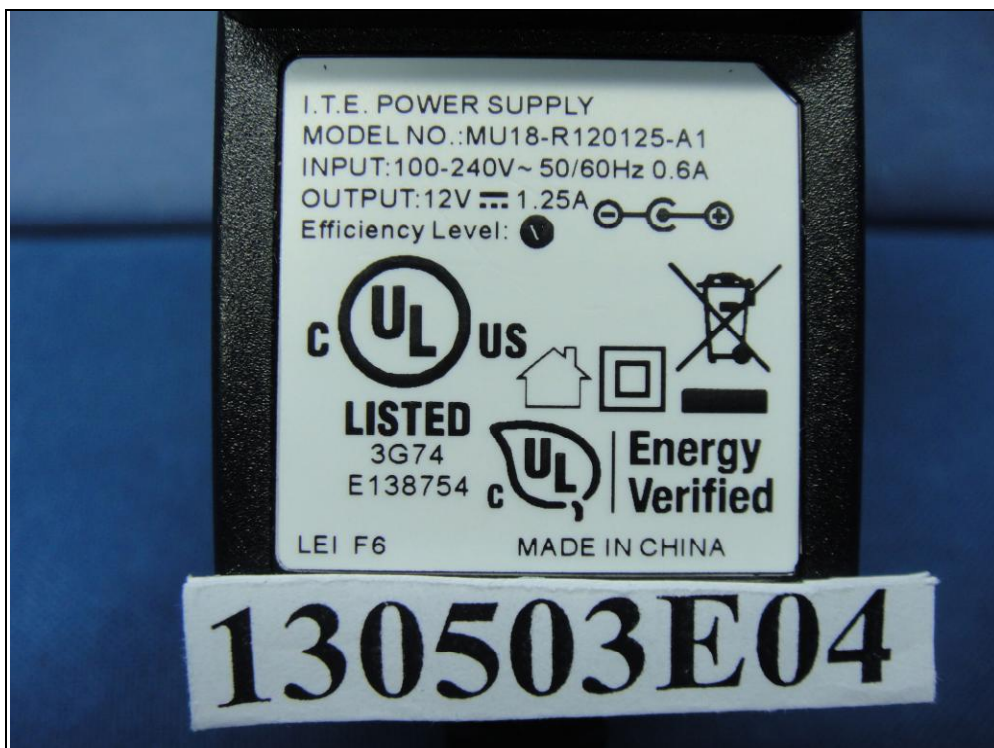

CONSTRUCTION PHOTOS OF EUT

Adapter: MU18-R120125-A1

Adapter: AMS3-1201250FU