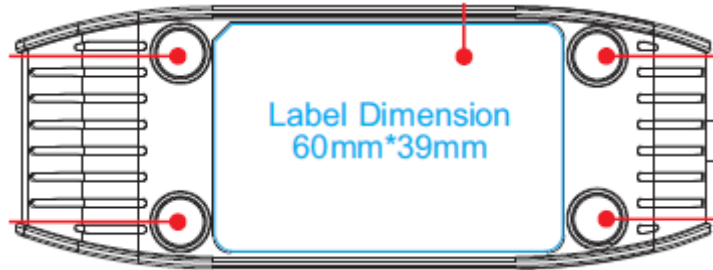

LABEL LOCATION

The label will be permanently affixed at a conspicuous location on the device.

FCC ID : XU8TEW750DAP