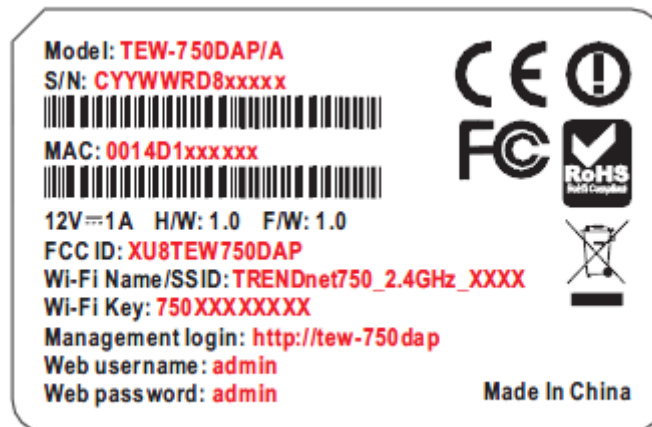

LABEL LOCATION

The label will be permanently affixed at a conspicuous location on the device.

FCC ID : XU8TEW750DAP