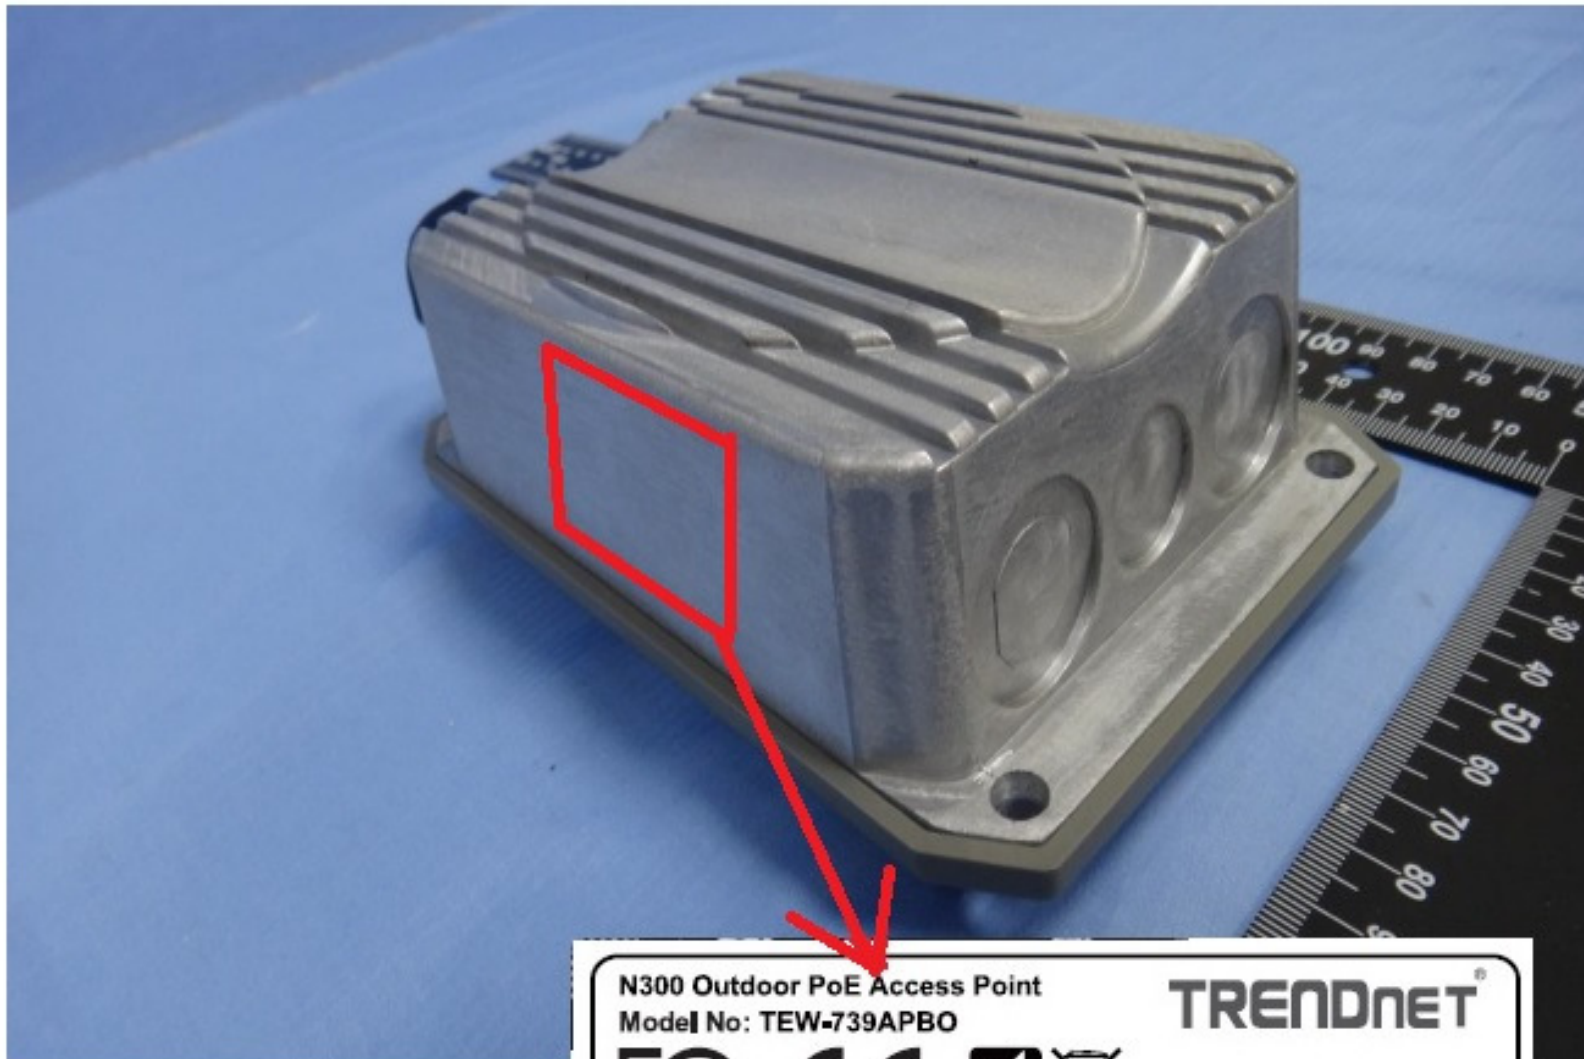

10 dBi Outdoor PoE Access Point
Model No: TEW-738APBO

TRENDnet[®]

See Caution in Manual
FCC ID: XU8TEW738-739

IC: 6337A-TEW738739

MAC1: XXXXXXXXXXXXXXXXX

MAC2: XXXXXXXXXXXXXXXXX

MODEL: TEW-738APBO/A

S/N: XXXXXXXXXXXXXXXXX

H/W: V1.1R MADE IN TAIWAN

N300 Outdoor PoE Access Point
Model No: TEW-739APBO

TRENDNET®

FCC **CE** **RoHS Compliant** 

See Caution in Manual
FCC ID: XU8TEW738-739 IC: 6337A-TEW738739

MAC1: XXXXXXXXXXXXXXXXX
MAC2: XXXXXXXXXXXXXXXXX