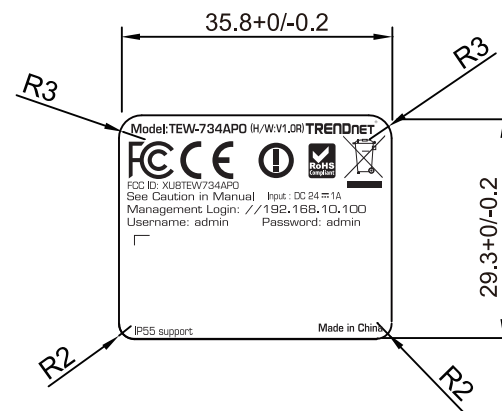

Printing Color

LOGO  
PANTONE Coolgray 5C

Size

Mode Name / Narrative  
PANTONE Coolgray 11C

Date	2015/09/01	Mode Name	TEW-734APO	Customer		Apply		Approve	Ison
Note	outdoor ap			item		Design	Sandia	Technology Corporation	