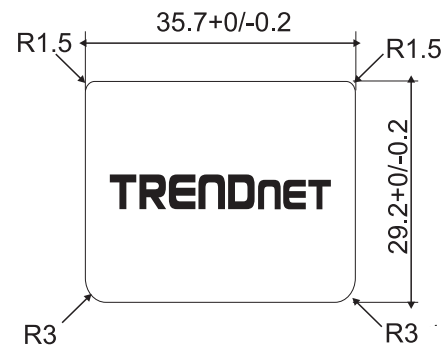

Printing Color

LOGO  
PANTONE Coolgray 5C

Size

Mode Name / Narrative  
PANTONE Coolgray 11C

Date	2015/09/01	Mode Name	TEW-734APO	Customer		Apply		Approve	Ison
Note	outdoor ap			item		Design	Sandia	Technology Corporation	