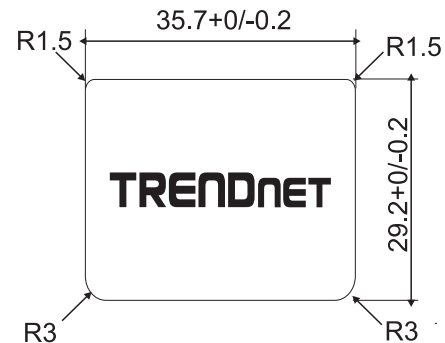

Printing Color

LOGO
PANTONE Coolgray 5C

Size

Mode Name / Narrative
PANTONE Coolgray 11C

| | | | | | | | | | |
|------|------------|-----------|------------|----------|--|--------|--------|------------------------|------|
| Date | 2015/09/01 | Mode Name | TEW-730APO | Customer | | Apply | | Approve | Ison |
| Note | outdoor ap | | | item | | Design | Sandia | Technology Corporation | |