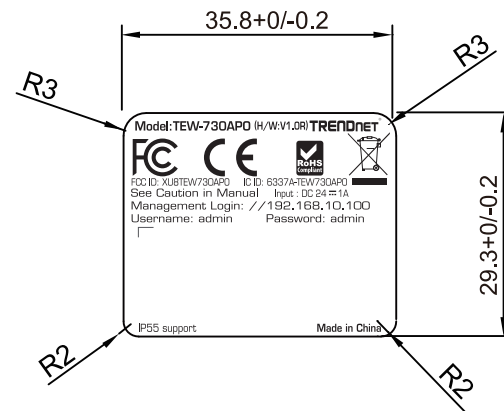

Printing Color

LOGO
PANTONE Coolgray 5C

Size

Mode Name / Narrative
PANTONE Coolgray 11C

| | | | | | | | | | |
|------|------------|-----------|------------|----------|--|--------|--------|------------------------|------|
| Date | 2015/09/01 | Mode Name | TEW-730APO | Customer | | Apply | | Approve | Ison |
| Note | outdoor ap | | | item | | Design | Sandia | Technology Corporation | |