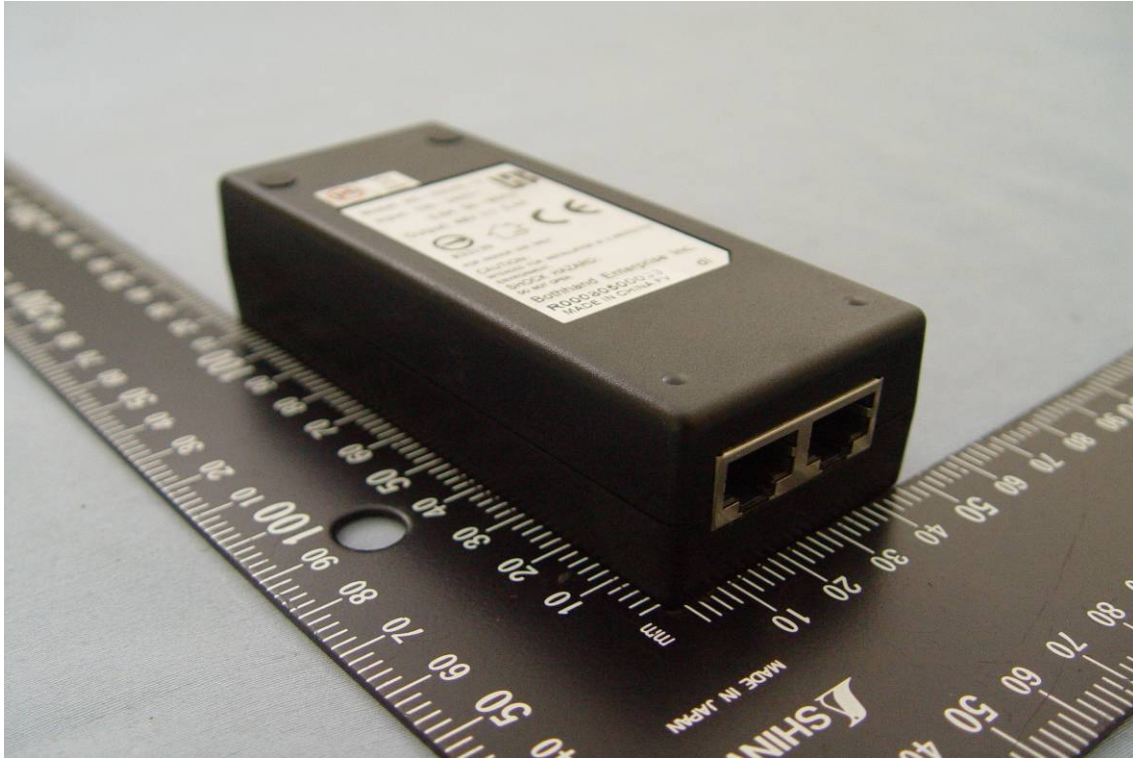

PoE for A5-20S48-V