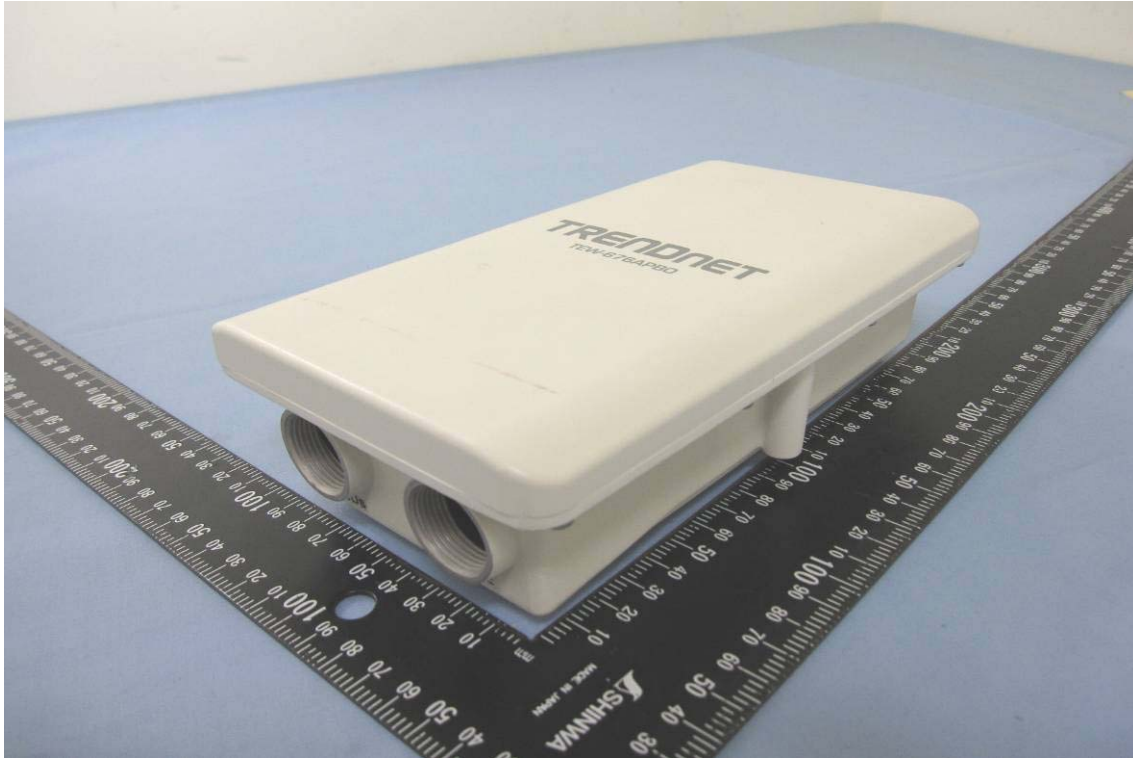

### Power Adapter for DSA-15P-24 US 240120