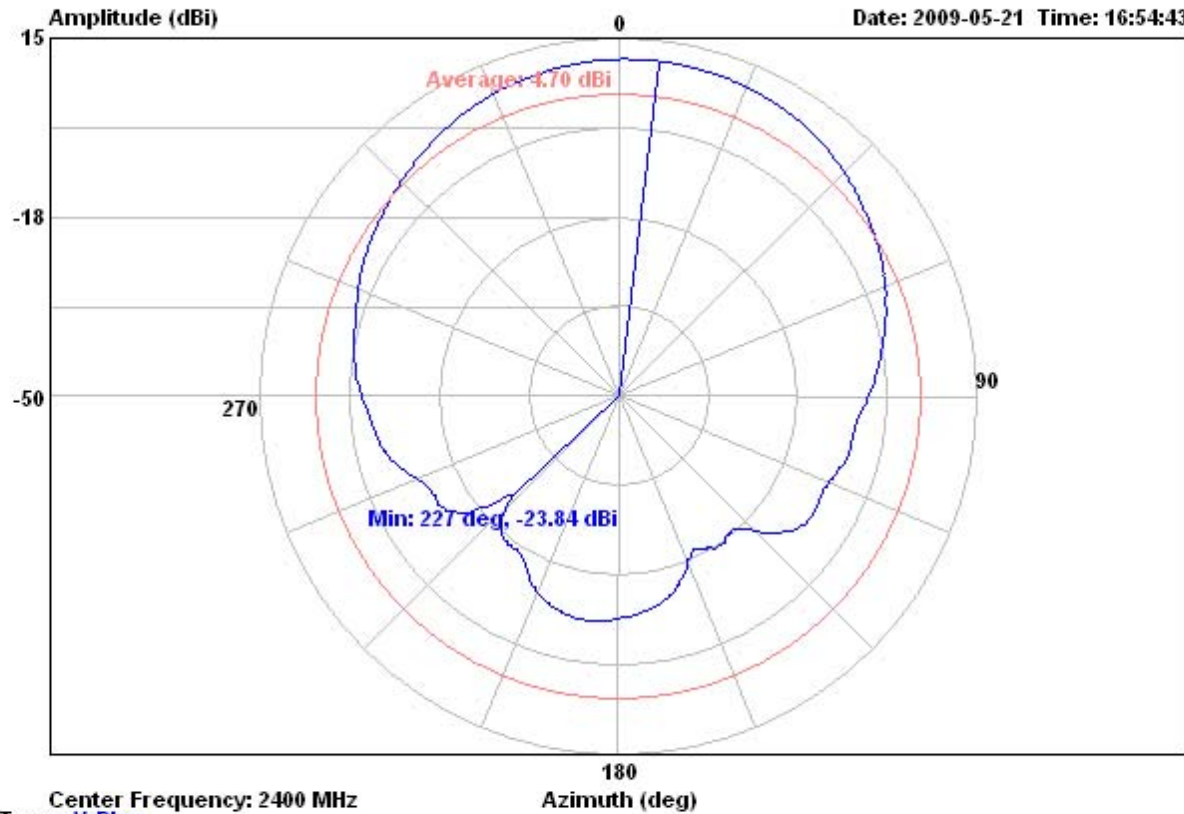

Data: 61

File: C:\Documents and Settings\sky_wang\Desktop\1\Project 泰鉅\20090521\Antenna test

Date: 2009-05-21 Time: 16:54:43

Center Frequency: 2400 MHz
 Trace: V-Plan

Site :site

V-Plan :Avg:4.70dBi,Max:7.0deg 11.29dBi,Min:227.0deg -23.84dBi

EUT model:LONG

Data: 62

File: C:\Documents and Settings\sky_wang\Desktop\1\Project 泰鉅\20090521\Antenna test

Date: 2009-05-21 Time: 16:56:14

Center Frequency: 2450 MHz

Azimuth (deg)

Trace: V-Plan

Site :site

V-Plan :Avg:4.39dBi,Max:357.0deg 10.96dBi,Min:204.0deg -27.11dBi

EUT model:LONG

Data: 63

File: C:\Documents and Settings\sky_wang\Desktop\A1\Project 泰鉅\20090521\Antenna test

Date: 2009-05-21 Time: 16:58:11

Center Frequency: 2500 MHz

Trace: V-Plan

Site :site

V-Plan :Avg:3.15dBi,Max:6.0deg 9.84dBi,Min:154.0deg -21.35dBi

EUT model:LONG