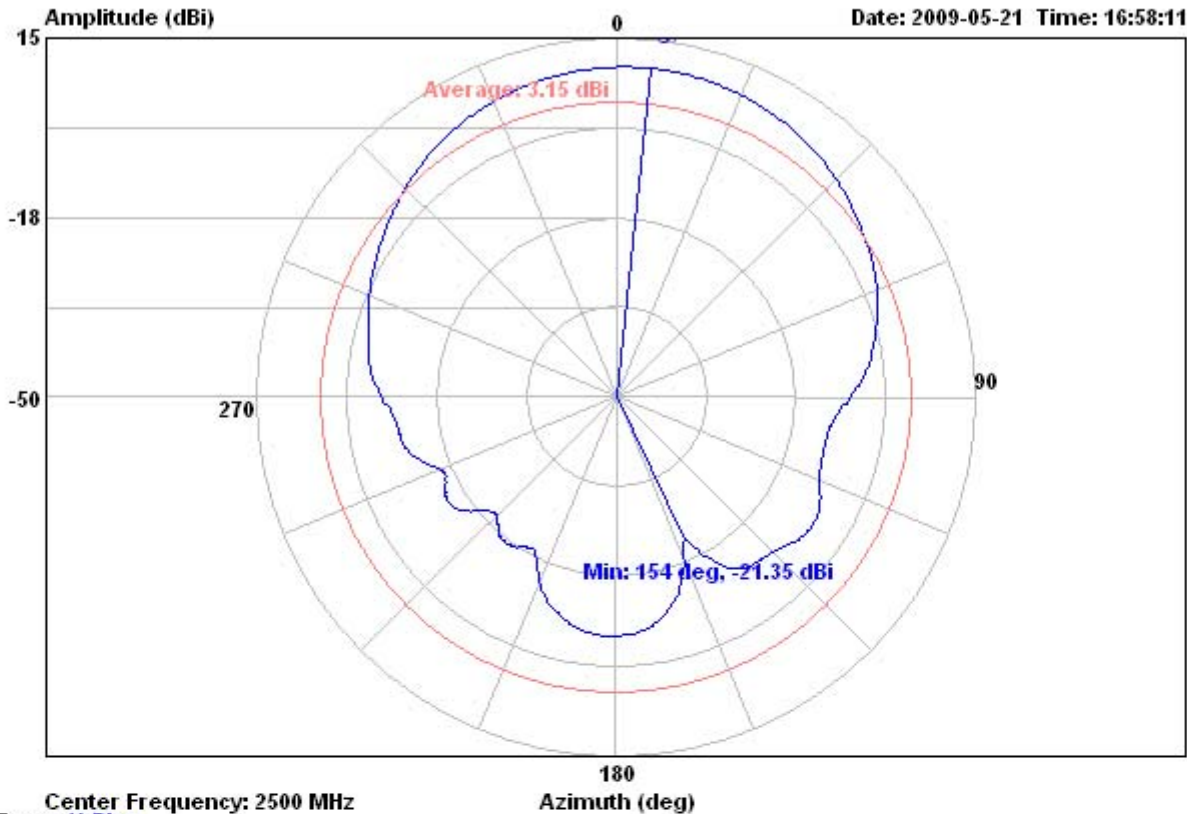

Data: 61

File: C:\Documents and Settings\sky_wang\Desktop\1\Project 泰鉅\20090521\Antenna test

Date: 2009-05-21 Time: 16:54:43

Center Frequency: 2400 MHz
 Trace: V-Plan

Site :site

V-Plan :Avg:4.70dBi,Max:7.0deg 11.29dBi,Min:227.0deg -23.84dBi

EUT model:LONG

Data: 62

File: C:\Documents and Settings\sky_wang\Desktop\1\Project 泰鉅\20090521\Antenna test

Date: 2009-05-21 Time: 16:56:14

Center Frequency: 2450 MHz

Azimuth (deg)

Trace: V-Plan

Site :site

V-Plan :Avg:4.39dBi,Max:357.0deg 10.96dBi,Min:204.0deg -27.11dBi

EUT model:LONG

Data: 63

File: C:\Documents and Settings\sky_wang\Desktop\A1\Project 泰鉅\20090521\Antenna test

Date: 2009-05-21 Time: 16:58:11

Center Frequency: 2500 MHz

Trace: V-Plan

Site :site

V-Plan :Avg:3.15dBi,Max:6.0deg 9.84dBi,Min:154.0deg -21.35dBi

EUT model:LONG