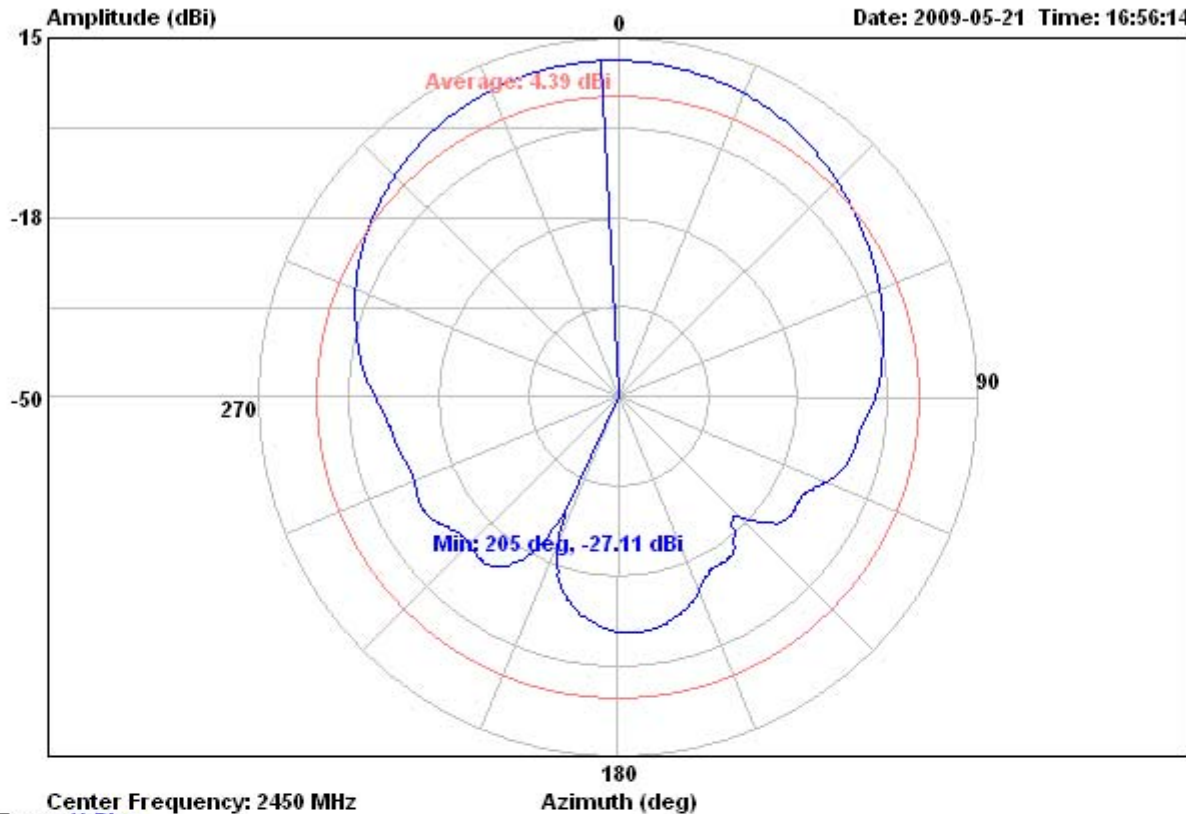

Data: 61

File: C:\Documents and Settings\sky_wang\Desktop\1\Project 泰鉅\20090521\Antenna test

Date: 2009-05-21 Time: 16:54:43

Center Frequency: 2400 MHz
 Trace: V-Plan

Site :site

V-Plan :Avg:4.70dBi,Max:7.0deg 11.29dBi,Min:227.0deg -23.84dBi

EUT model:LONG

Data: 62

File: C:\Documents and Settings\sky_wang\Desktop\1\Project 泰鉅\20090521\Antenna test

Date: 2009-05-21 Time: 16:56:14

Center Frequency: 2450 MHz

Azimuth (deg)

Trace: V-Plan

Site :site

V-Plan :Avg:4.39dBi,Max:357.0deg 10.96dBi,Min:204.0deg -27.11dBi

EUT model:LONG

Data: 63

File: C:\Documents and Settings\sky_wang\Desktop\A1\Project 泰鉅\20090521\Antenna test

Date: 2009-05-21 Time: 16:58:11

Center Frequency: 2500 MHz

Trace: V-Plan

Site :site

V-Plan :Avg:3.15dBi,Max:6.0deg 9.84dBi,Min:154.0deg -21.35dBi

EUT model:LONG