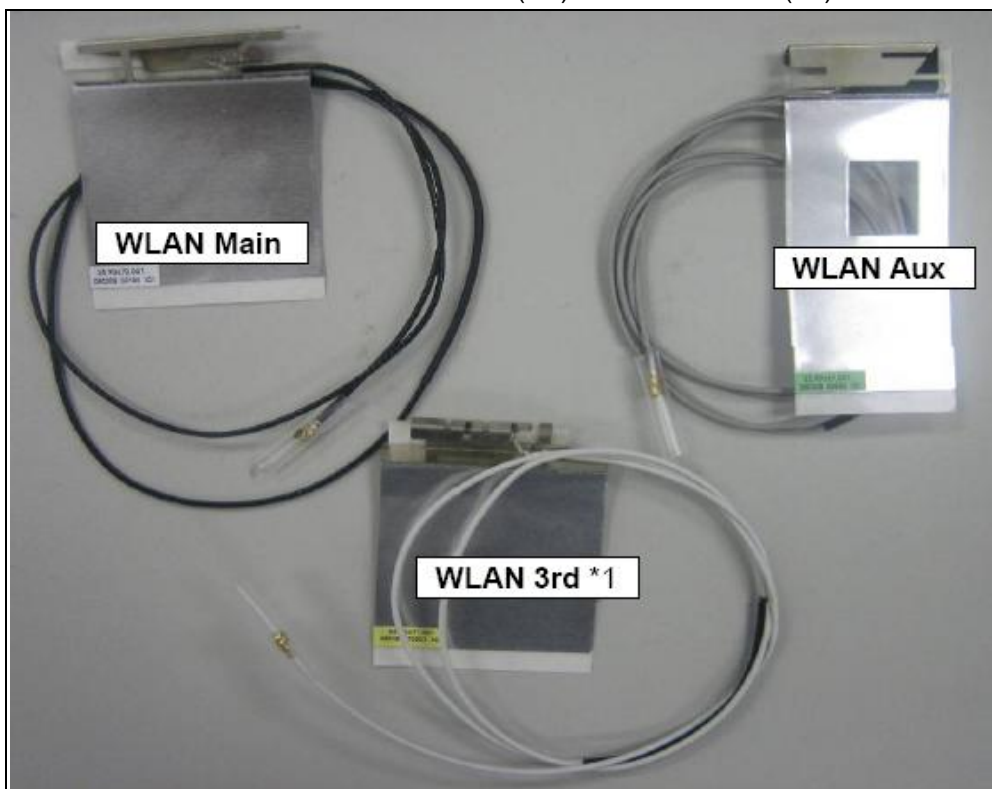

Antenna 6: 25.90669.001 (Rx) / 25.90670.001 (Tx)