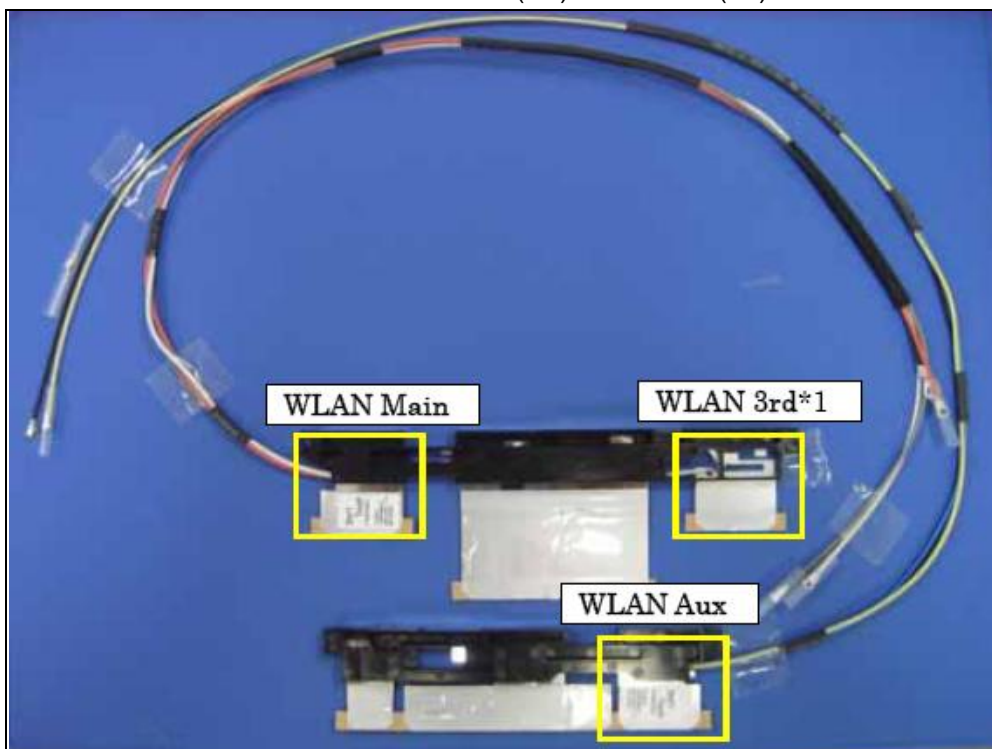

Antenna 7: 3209970 (Rx) / 3210002 (Tx)