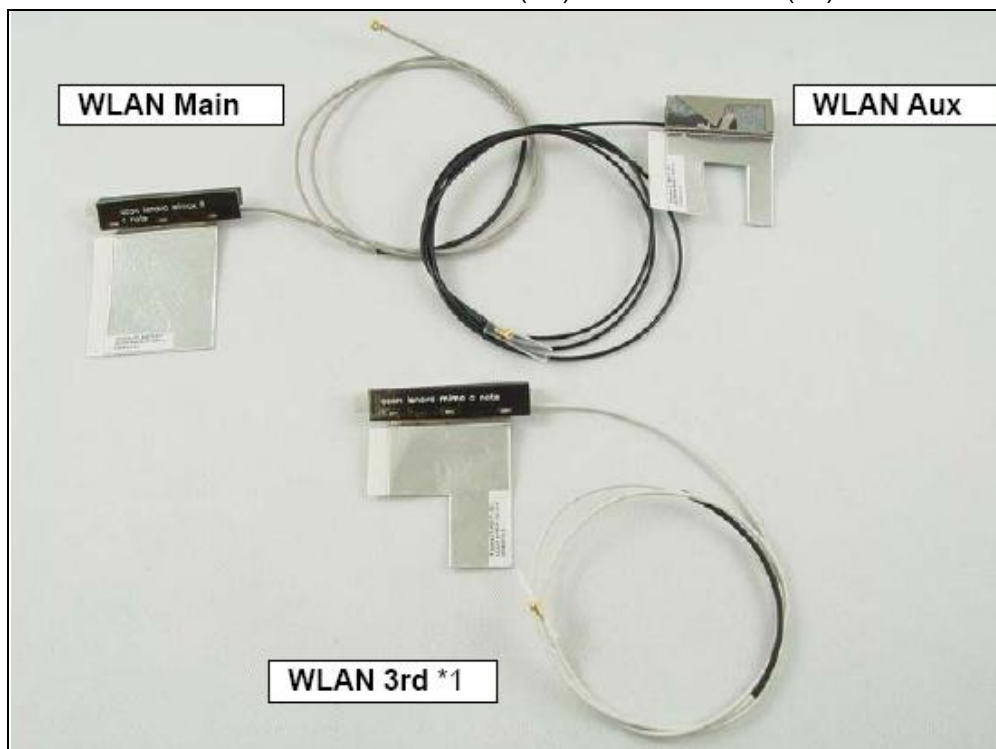

CONSTRUCTION PHOTOS OF EUT

Two antenna connectors <Sample 2, USB Interface >

One antenna connector <Sample 2, USB Interface >

Two antenna connectors <Sample 1, PCIe Interface >

One antenna connector < Sample 1, PCIe Interface >

Antenna 1: DQ661500301(Main) / DQ661500301(Aux)

Antenna 2: 37LX6AATP00 (Tx1) / 37LX6AATP00 (Tx2)

Antenna 3: 37LX7AATP00 (Tx1) / 37LX7AATP00 (Tx2)

Antenna 4: 3ASP8AATP20 (Tx1) / 3ASP8AATP20 (Tx2)

Antenna 5: 25.90675.001 (Rx) / 25.90676.001 (Tx)