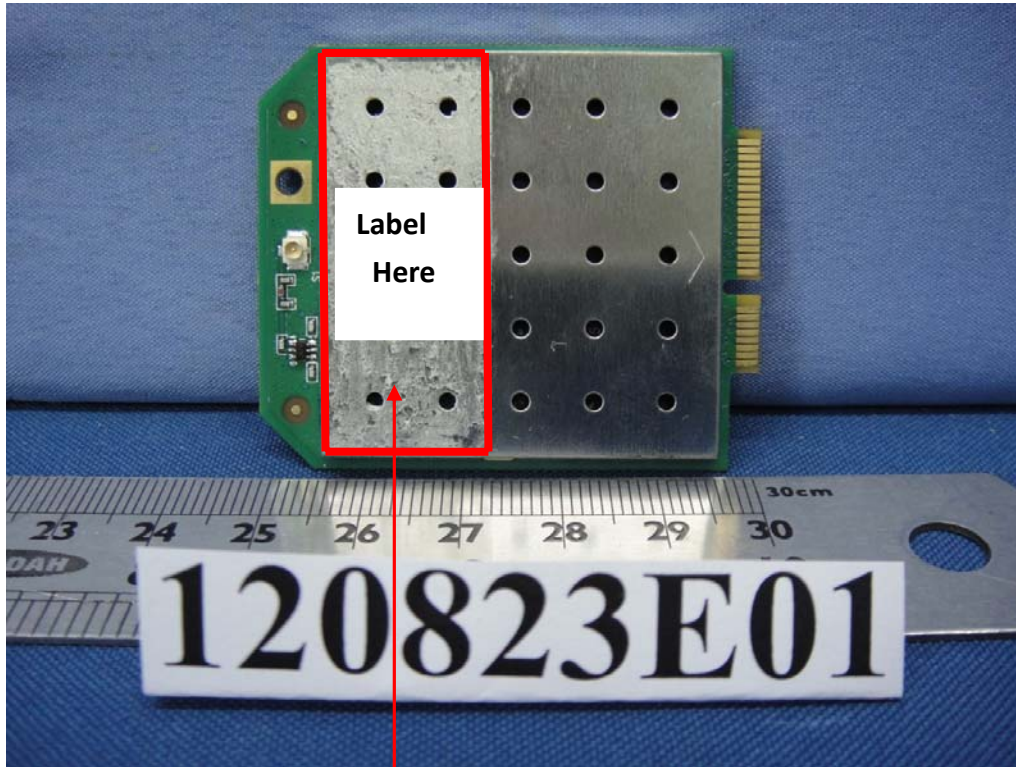

Label drawing and location

Label size: 40mm\*17mm. (L\*W)

FCC ID : XU8GLM300