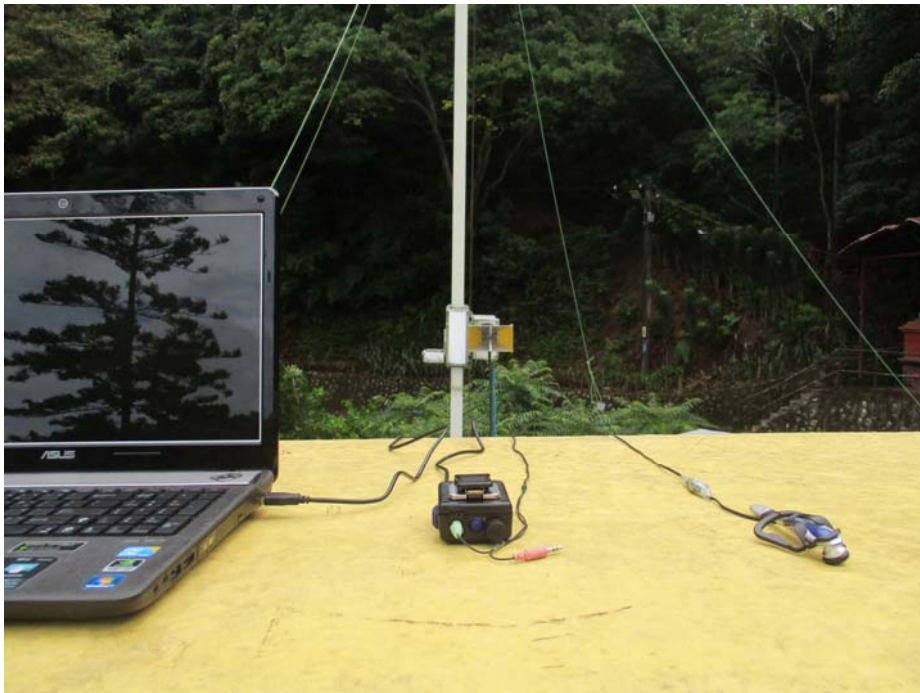

## 7 Photographs of the Tests

### 7.1 Power line Conducted Emission Test (at Mains Terminals)

Front View

Rear View

## 7.2 Radiated Disturbances Emission Test

Below 1 GHz (EUT at 0.8m)

Above 1 GHz (EUT at 1.5m)