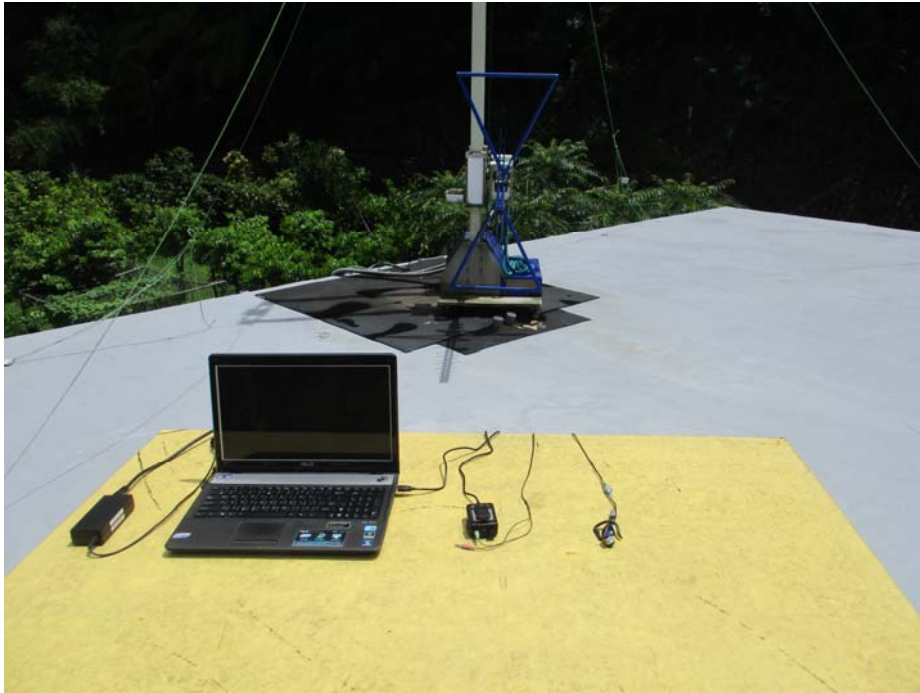

## 7 Photographs of the Tests

### 7.1 Power line Conducted Emission Test (at Mains Terminals)

Front View

Rear View

## 7.2 Radiated Disturbances Emission Test

Below 1 GHz (EUT at 0.8m)

Above 1 GHz (EUT at 1.5m)