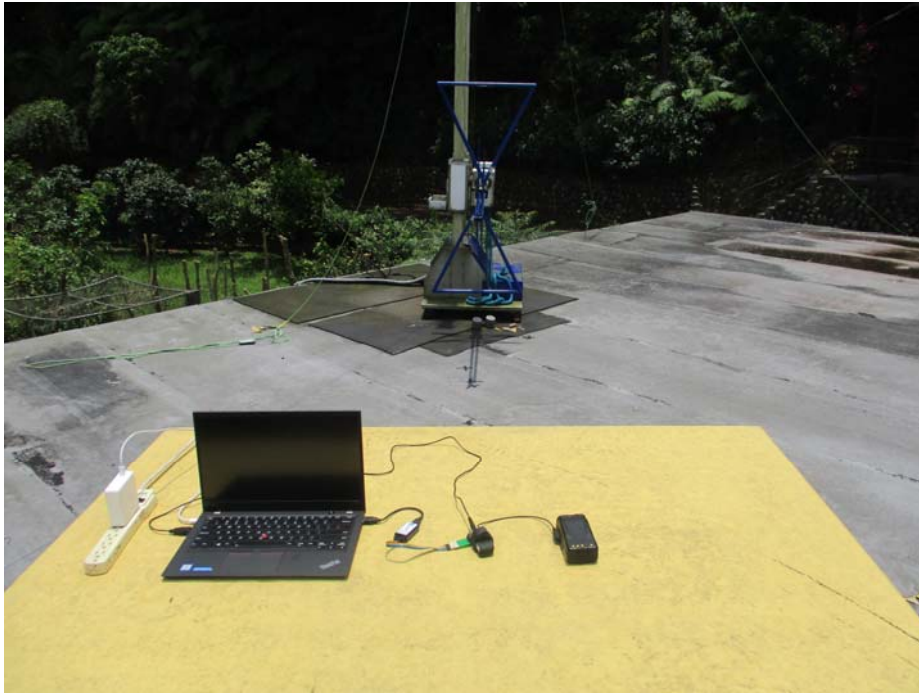

7 Photographs of the Tests

7.1 Power line Conducted Emission Test (at Mains Terminals)

Front View

Rear View

7.2 Radiated Disturbances Emission Test

Below 1 GHz (EUT at 0.8m)

Above 1 GHz (EUT at 1.5m)