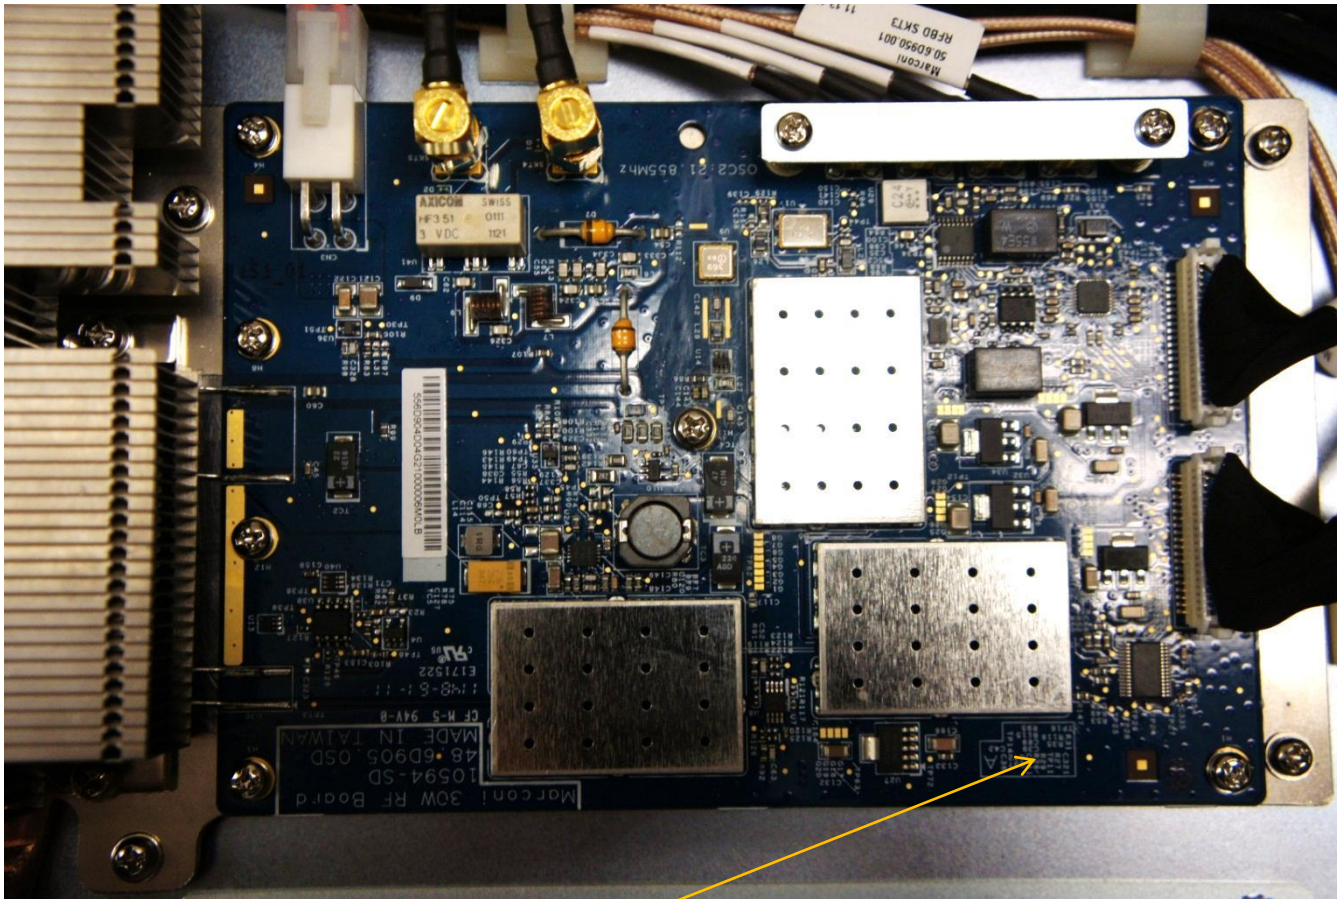

Label Placement

Model #: PTC-3000 RF

FCC ID: XTC-TRANSAIRP3RF
IC: 10249A-TAIRP3RF

Actual Sticker

FCC ID: XTC-TRANSAIRP3RF
IC: 10249A-TAIRP3RF