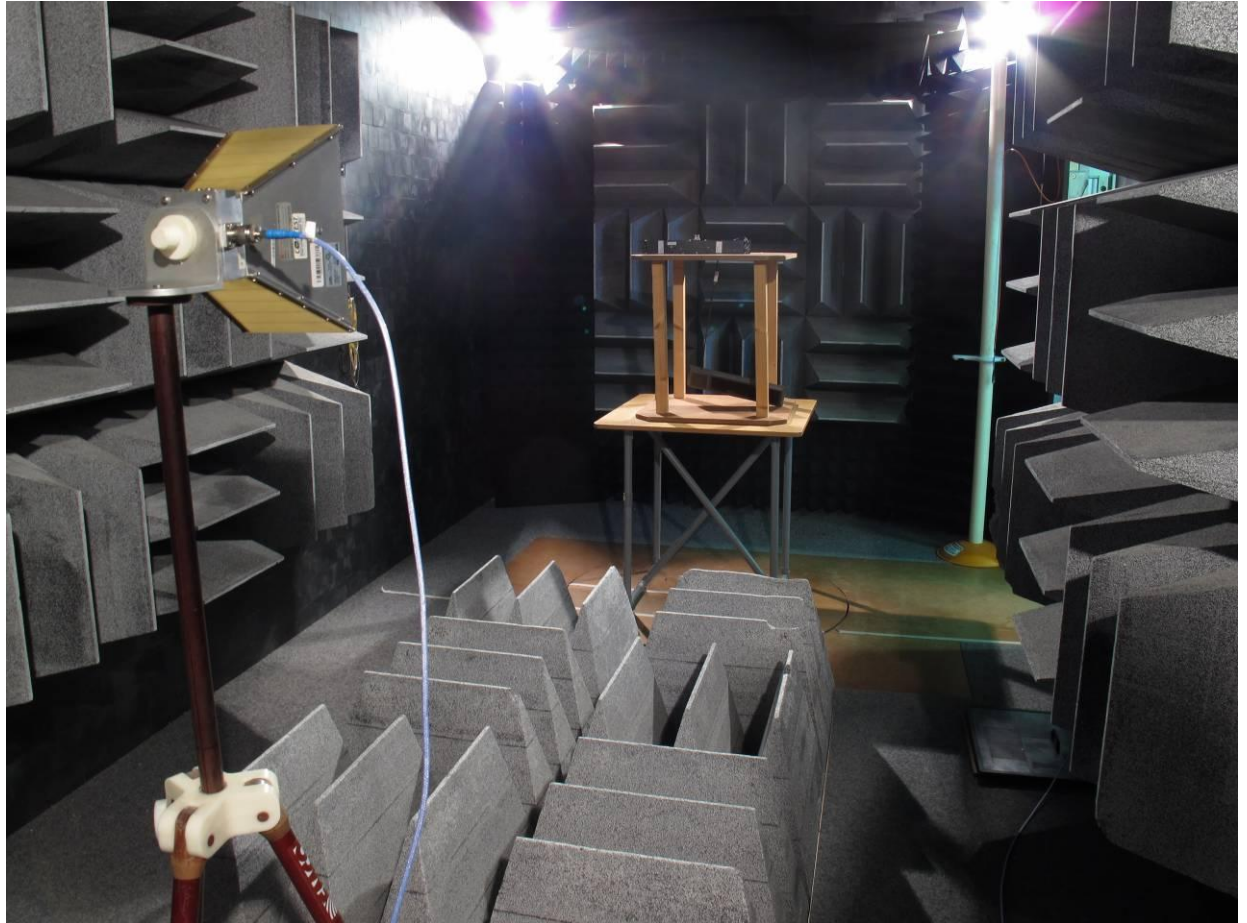

### Test set up

PHOTOGRAPH 1: - 3SM S01 WW, TEST SETUP RADIATED EMISSIONS (30 - 1000 MHz).....	2
PHOTOGRAPH 2: - 3SM S01 WW, TEST SETUP RADIATED EMISSIONS (30 - 1000 MHz).....	3
PHOTOGRAPH 3: - 3SM S01 WW, TEST SETUP RADIATED EMISSIONS (1 -13 GHz).....	4
PHOTOGRAPH 4: - 3SM S01 WW, TEST SETUP RADIATED EMISSIONS (1 -13 GHz).....	5
PHOTOGRAPH 5: - 3SM S01 WW, TEST SETUP RADIATED EMISSIONS (13-26 GHz).....	6

Photograph 1: - 3SM S01 WW, test setup radiated emissions (30 - 1000 MHz)

Photograph 2: - 3SM S01 WW, test setup radiated emissions (30 - 1000 MHz)

Photograph 3: - 3SM S01 WW, test setup radiated emissions (1 -13 GHz)