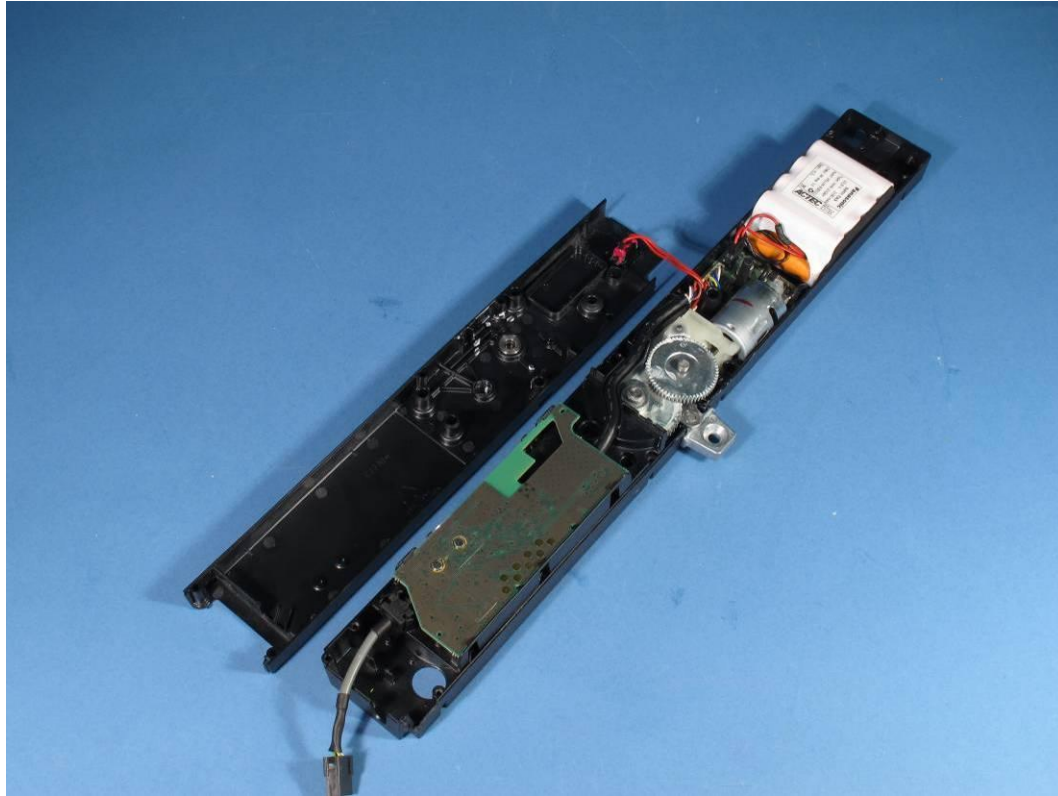

Photographs module 20124202302

Internal

PHOTOGRAPH 1: - <i>VELUX 3SM S01 WW, INTERNAL VIEW</i>	2
PHOTOGRAPH 2: - <i>VELUX 3SM S01 WW, PCB TOP VIEW</i>	3
PHOTOGRAPH 3: - <i>VELUX 3SM S01 WW; PCB BOTTOM VIEW</i>	4

Photograph 1: - *Velux 3SM S01 WW, internal view*

Photograph 2: - *Velux 3SM S01 WW, PCB top view*

Photograph 3: - *Velux 3SM S01 WW; PCB bottom view*