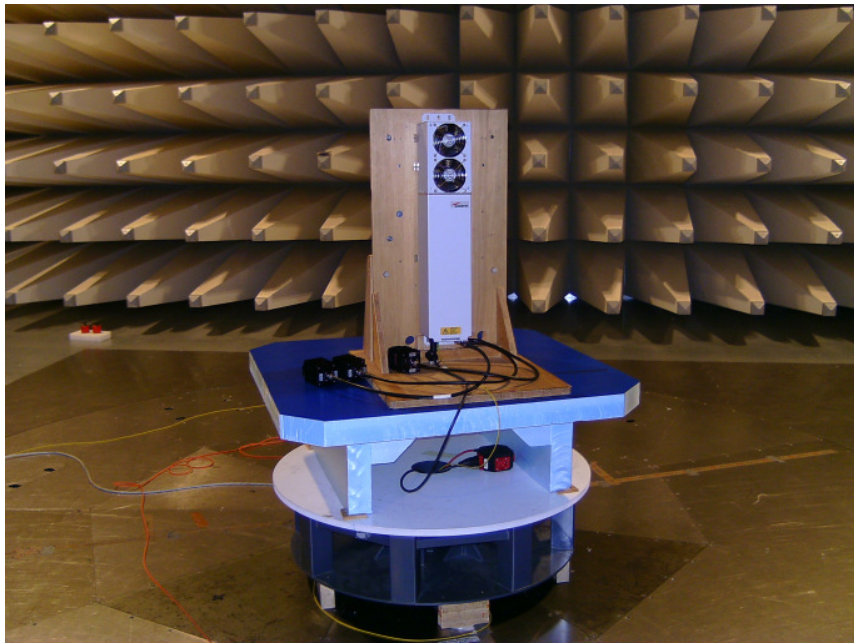

**Pictures of the test setup for  
ION-M17P17P17P**

**FCC ID      XS5-IONM17P17P17P**

**Test setup 30 MHz to 1 GHz**

**Test setup 1 GHz to 18 GHz**

**Test setup 18 GHz to 26 GHz**

**Test setups for RF-Testing**