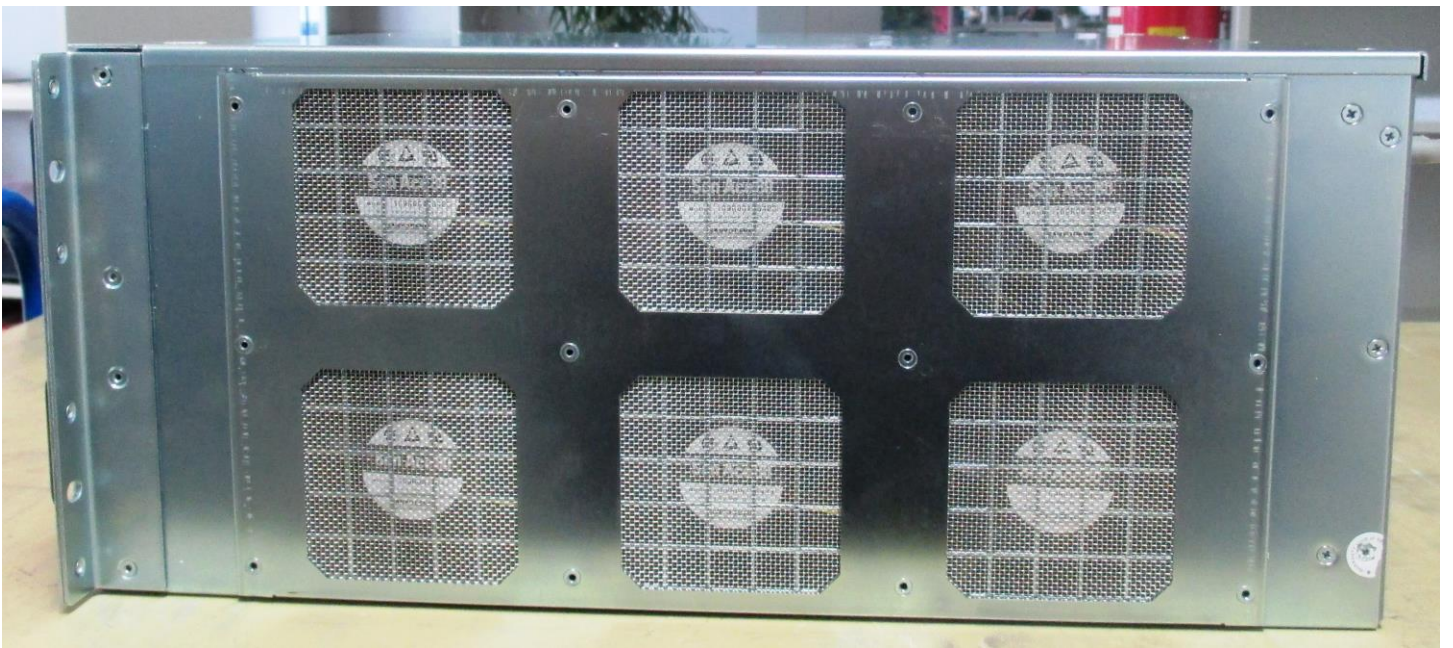

External Photos

ERA -48Vdc WCS4 Subrack 7844068-xx

Front

Left

Right

Back