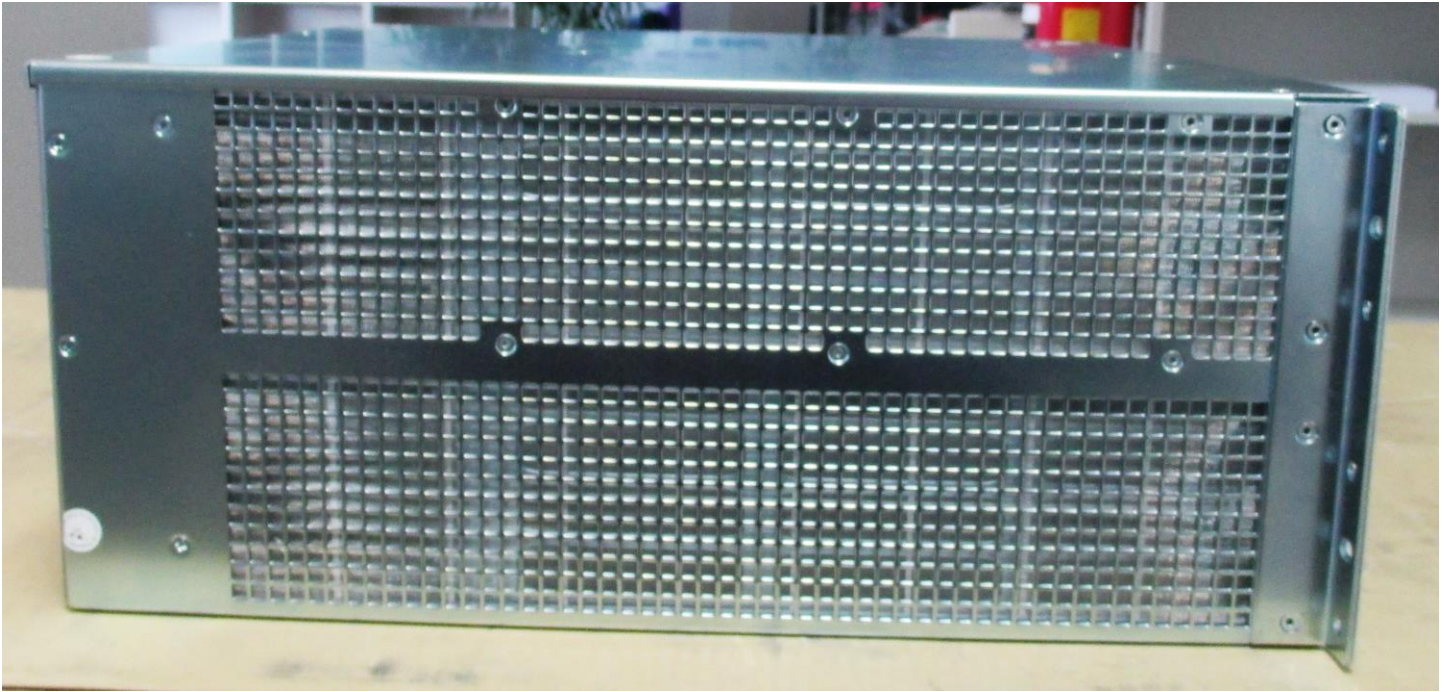

External Photos

ERA -48Vdc WCS4 Subrack 7844068-xx

Front

Left

Right

Back