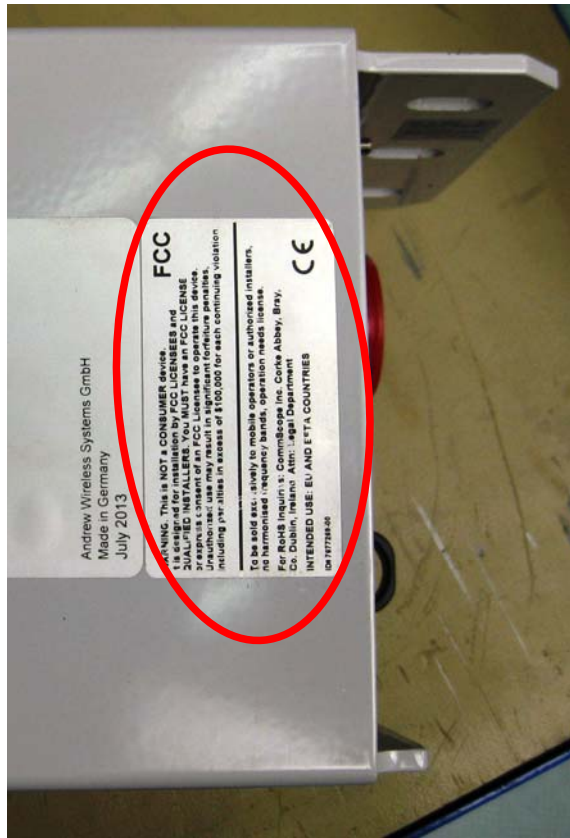

Label Location

WARNING. This is NOT a CONSUMER device. **FCC**
It is designed for installation by FCC LICENSEES and
QUALIFIED INSTALLERS. You MUST have an FCC LICENSE
or express consent of an FCC Licensee to operate this device.
Unauthorized use may result in significant forfeiture penalties,
including penalties in excess of \$100,000 for each continuing violation.