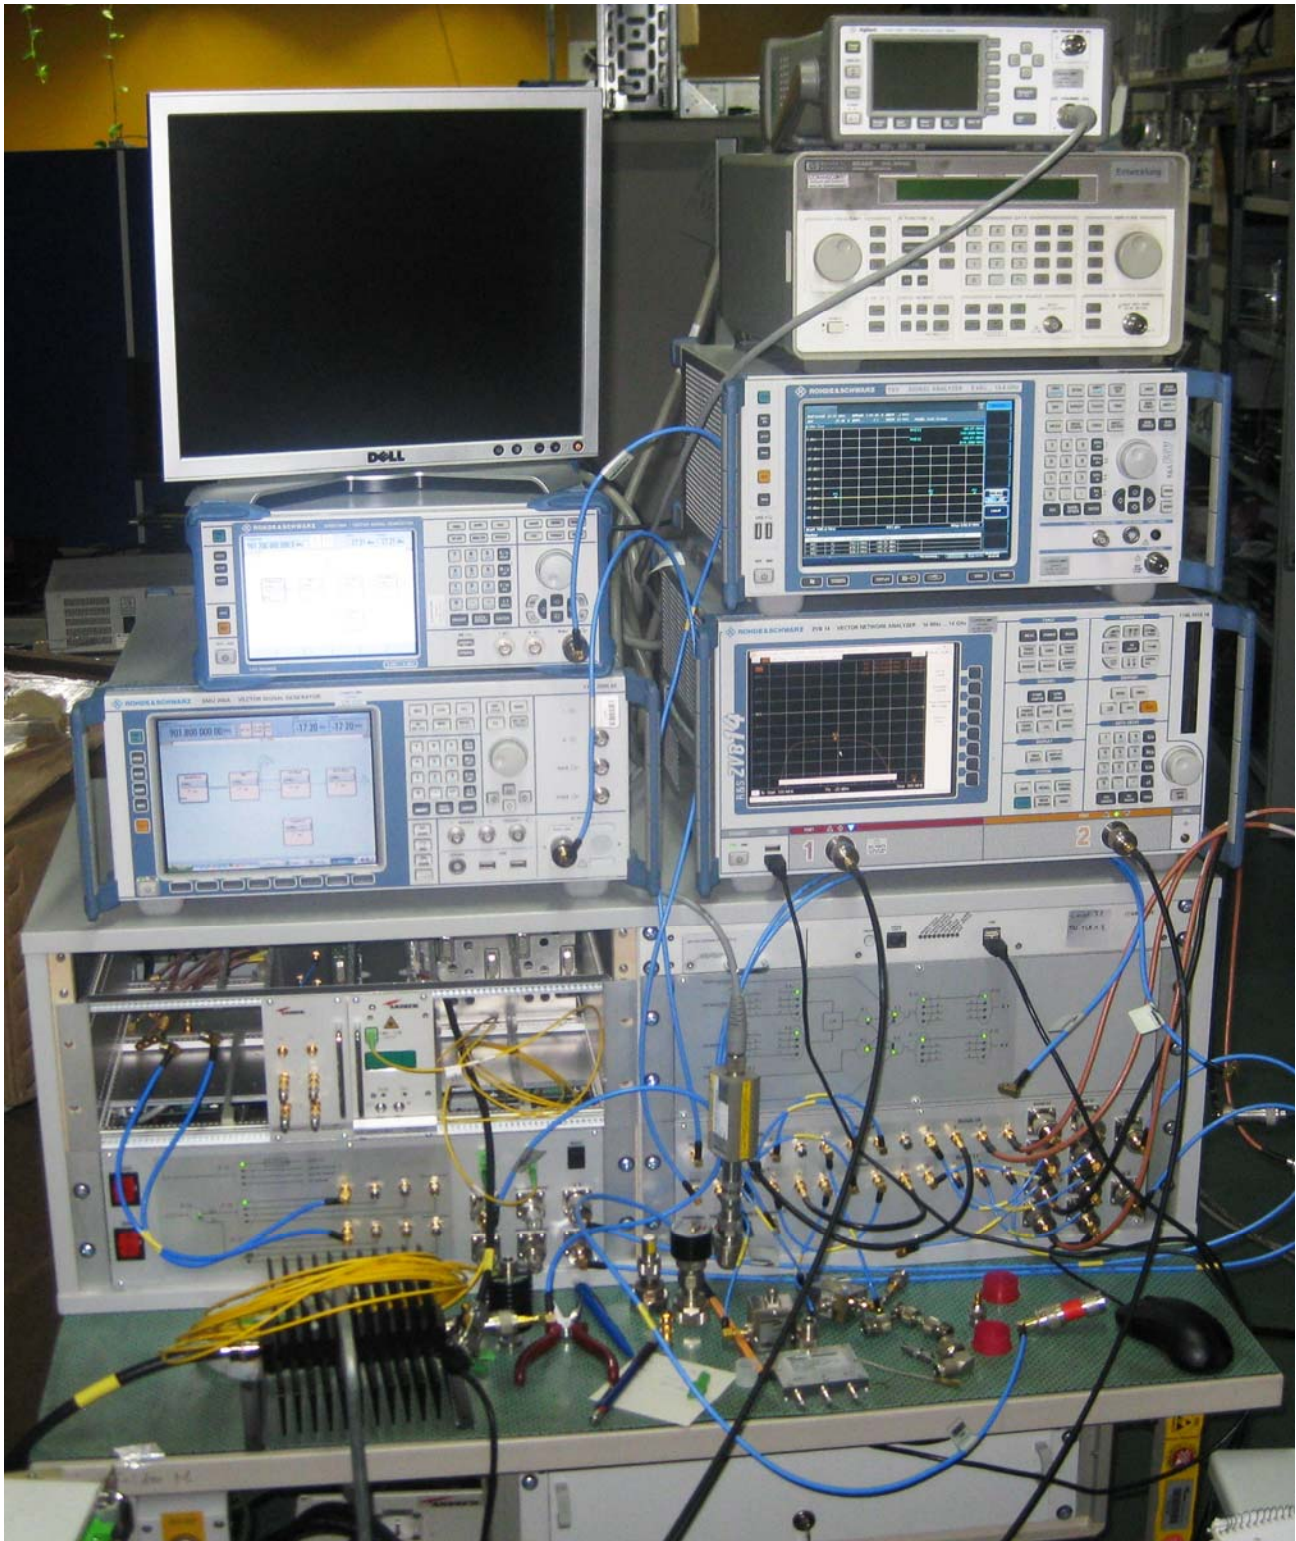

DUT TFAH-ES70/80-17

Measurement Equipment

Test setup: Field Strength Emission <1 GHz @3m in the SAC

Test setup: Field Strength Emission >1 GHz @3m in the SAC