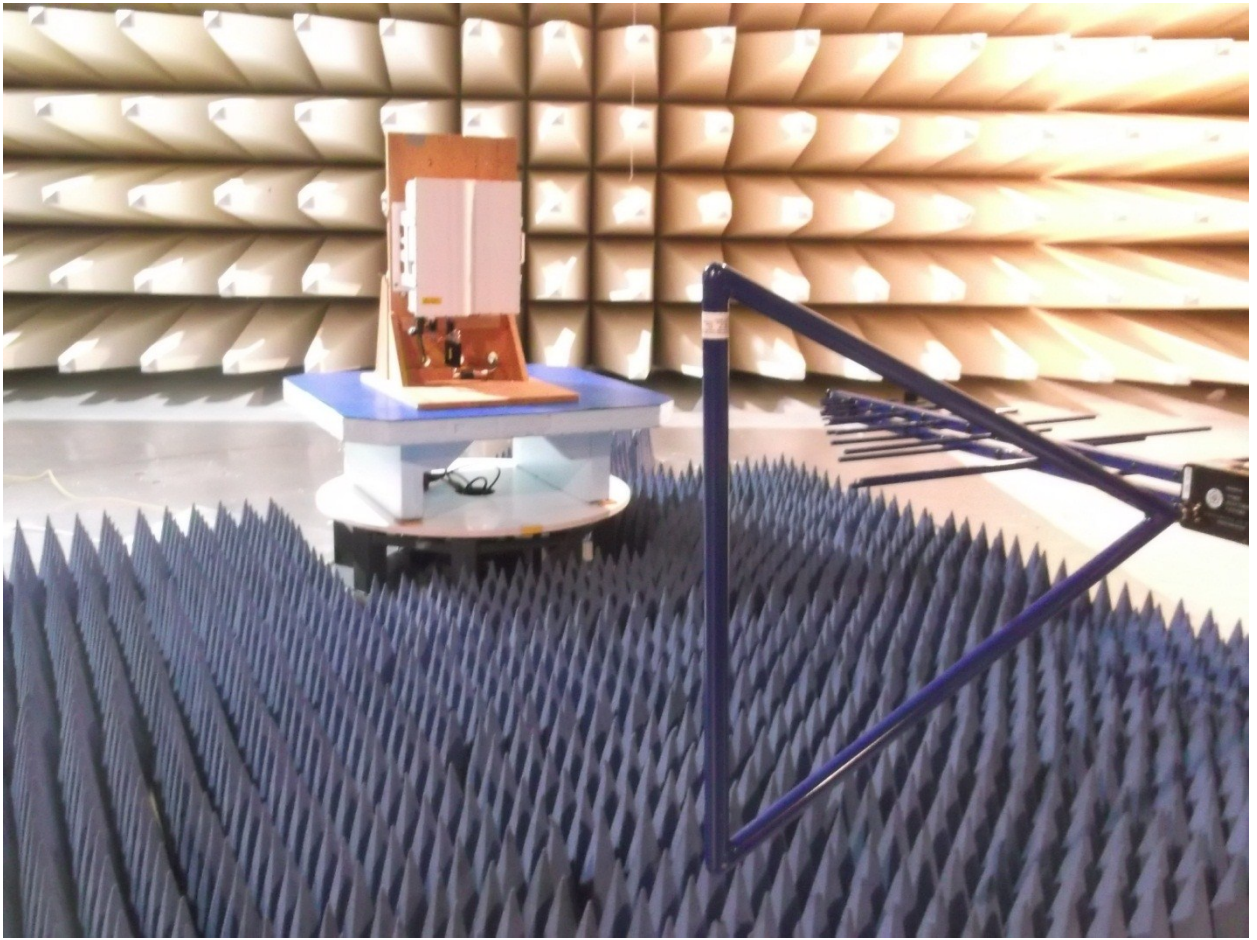

DUT TFAH-ES70/80-17

Measurement Equipment

Test setup: Field Strength Emission <1 GHz @3m in the SAC

Test setup: Field Strength Emission >1 GHz @3m in the SAC