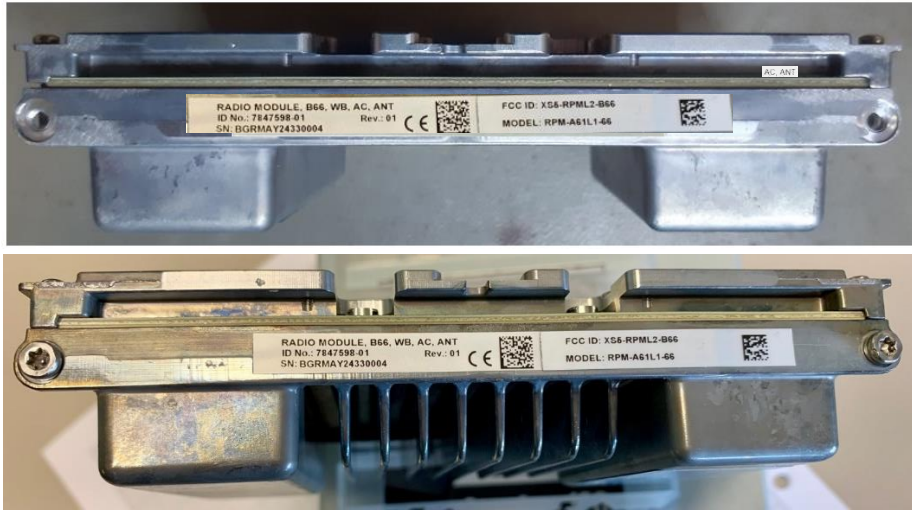

Radio Module B66 –External picture

7847598-xx

TOP View

BOTTOM View

Connector side view

Rear side View

Left and Right side view