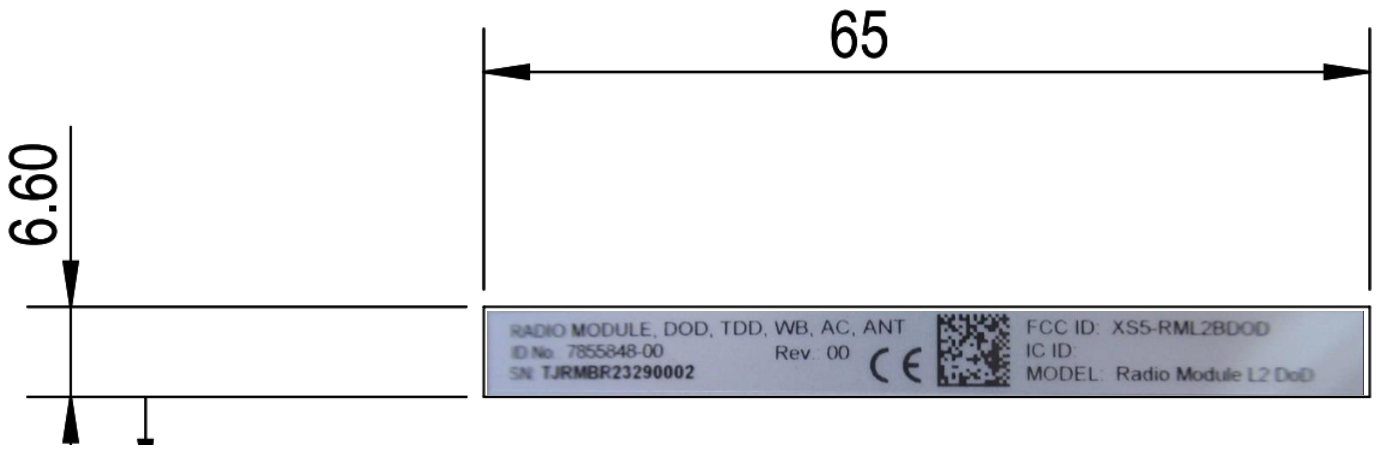

RM 34T – Radio Module 7855848-00, 7855849-00- Label picture

Accreditation Label dimension

Accreditation Label Picture

Accreditation Label Position

Accreditation Label dimension

Accreditation Label picture

Accreditation Label position