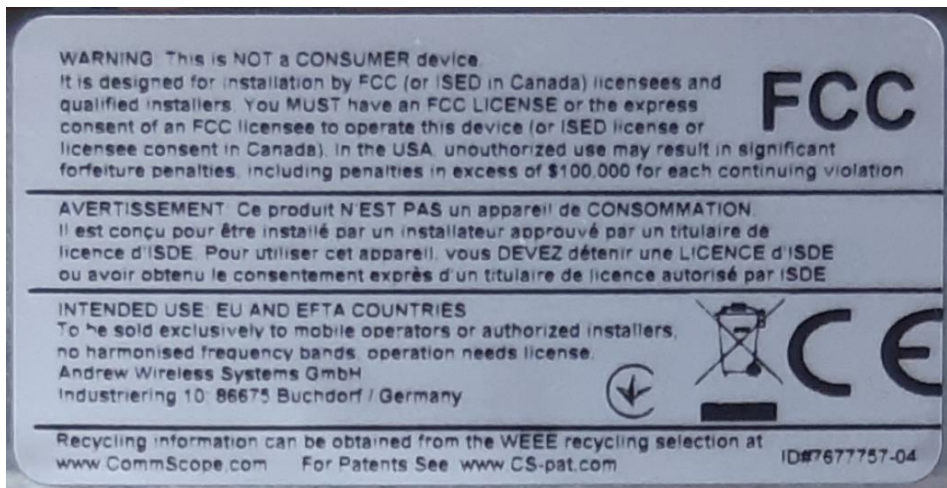

RM 34T – Radio Module 7855848-00, 7855849-00- Label picture

Accreditation Label dimension

Accreditation Label Picture

Accreditation Label Position

Accreditation Label dimension

Accreditation Label picture

Accreditation Label position