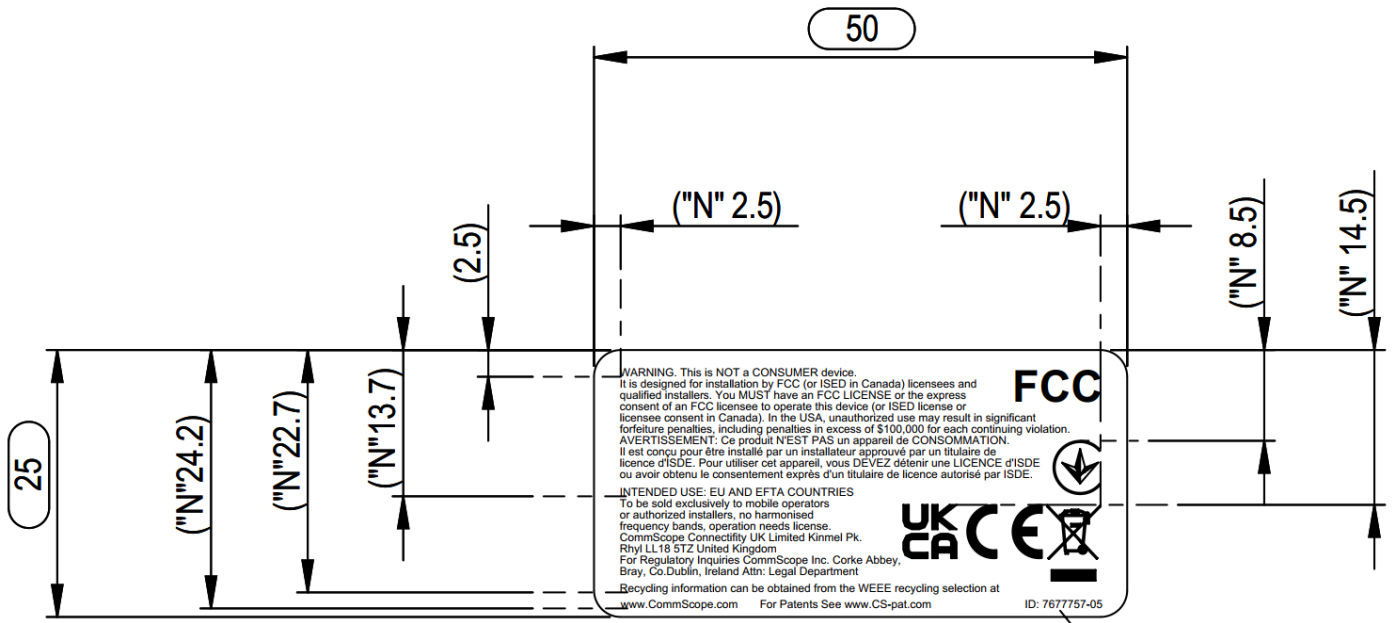

RM 34T – Radio Module 7855848-00, 7855849-00- Label picture

Accreditation Label dimension

Accreditation Label Picture

Accreditation Label Position

Accreditation Label dimension

Accreditation Label picture

Accreditation Label position