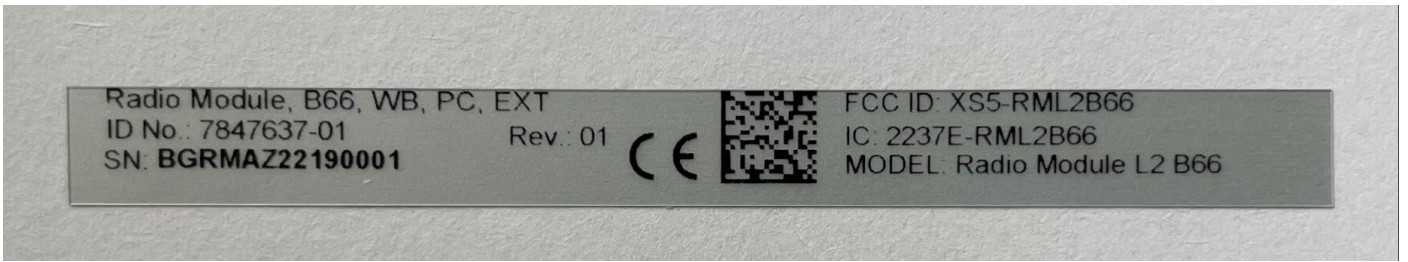

RM B66 – Radio Module 7847637-01- Label picture

Accreditation Label dimension

Accreditation Label Picture

Accreditation Label Position

Accreditation Label dimension (text as example)

Accreditation Label picture

Accreditation Label position