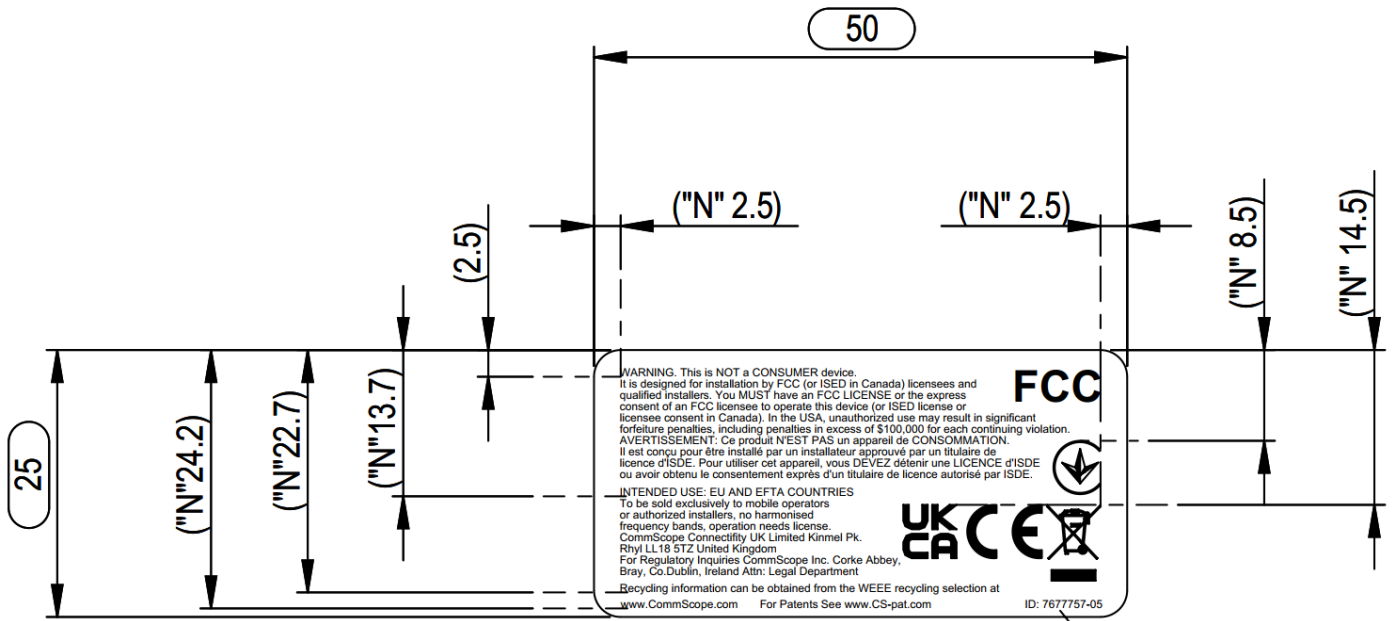

RM B66 – Radio Module 7847637-01- Label picture

Accreditation Label dimension

Accreditation Label Picture

Accreditation Label Position

Accreditation Label dimension (text as example)

Accreditation Label picture

Accreditation Label position