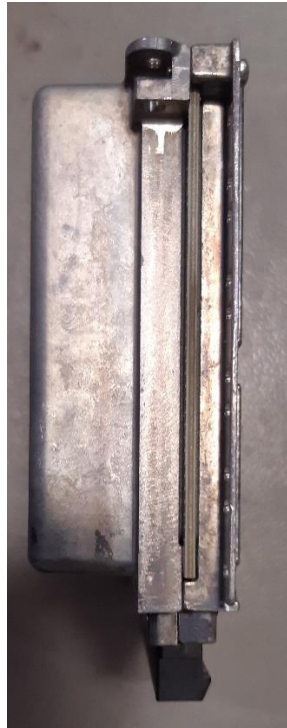

# Radio Module B66 –External picture

7847637-xx and 7847598-xx

TOP View

BOTTOM View

Connector side view

Rear side View

Left and Right side view