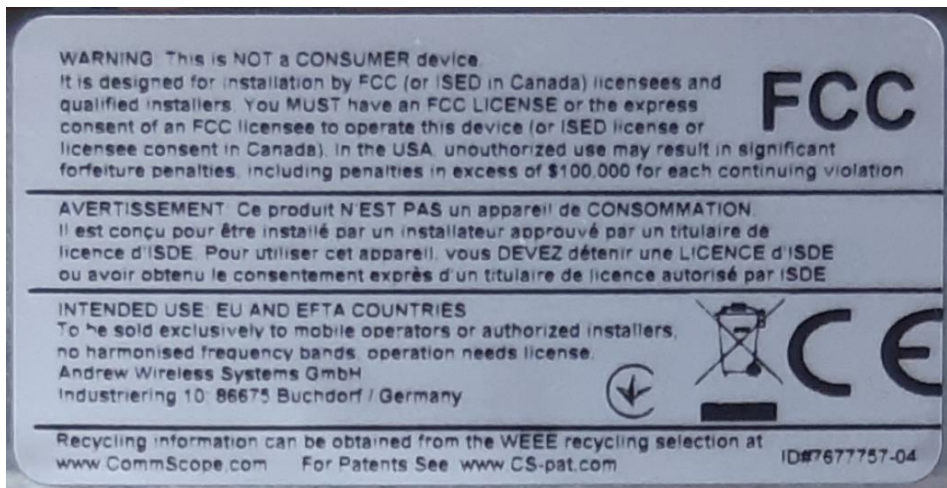

RM B5+27 – Radio Module 7847625-01- Label picture

Accreditation Label dimension

Accreditation Label Picture

Accreditation Label Position

Accreditation Label dimension (text as example)

Accreditation Label picture

Accreditation Label position