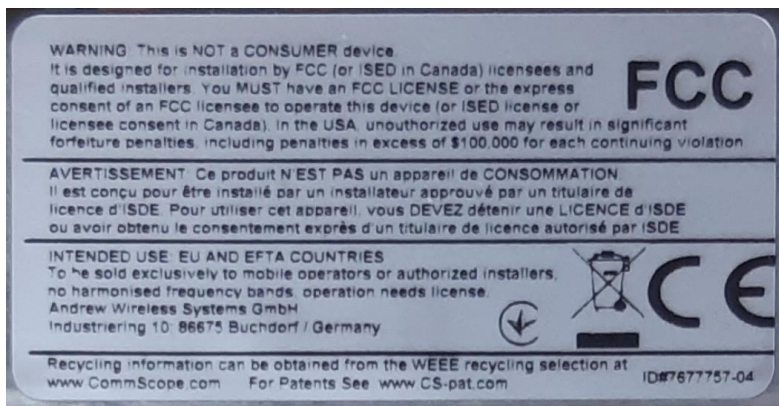

RM B41 – Radio Module 7847633-01- Label picture

Accreditation Label dimension

Accreditation Label Picture

Accreditation Label Position

Accreditation Label dimension (text as example)

Accreditation Label picture

Accreditation Label position