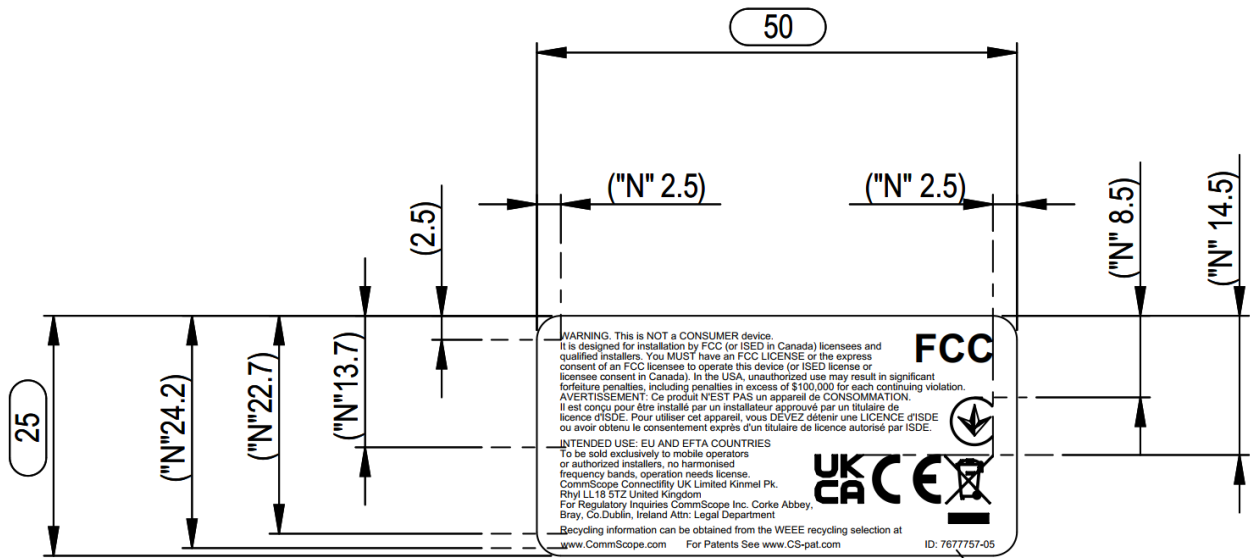

RM B41 – Radio Module 7847633-01- Label picture

Accreditation Label dimension

Accreditation Label Picture

Accreditation Label Position

Accreditation Label dimension (text as example)

Accreditation Label picture

Accreditation Label position