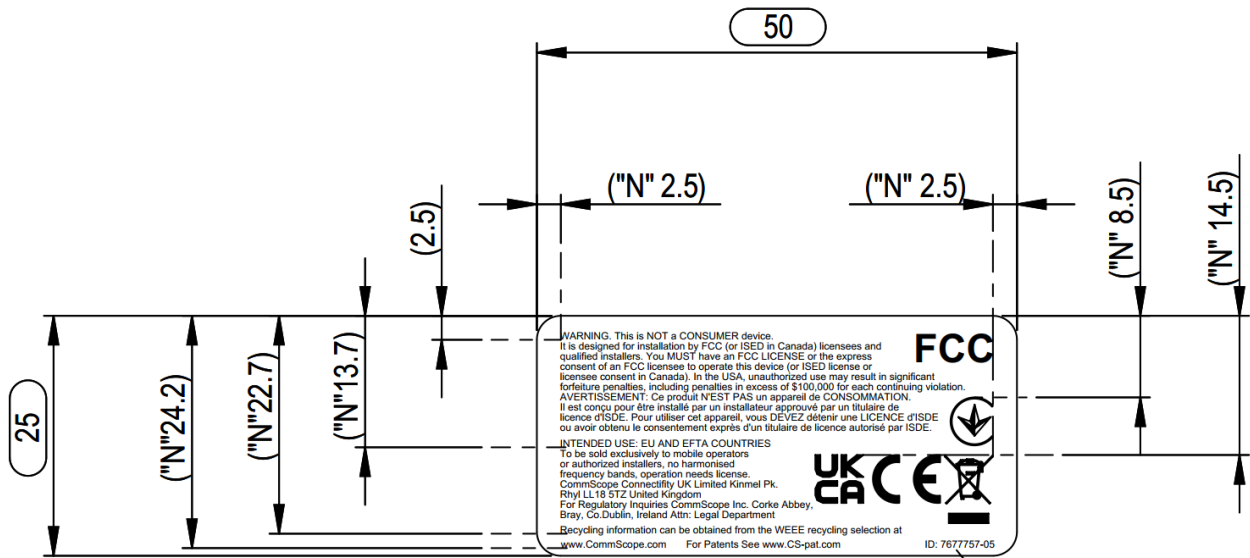

RM B30 – Radio Module 7847632-01- Label picture

Accreditation Label dimension

Accreditation Label Picture

Accreditation Label Position

Accreditation Label dimension (text as example)

Accreditation Label picture

Accreditation Label position