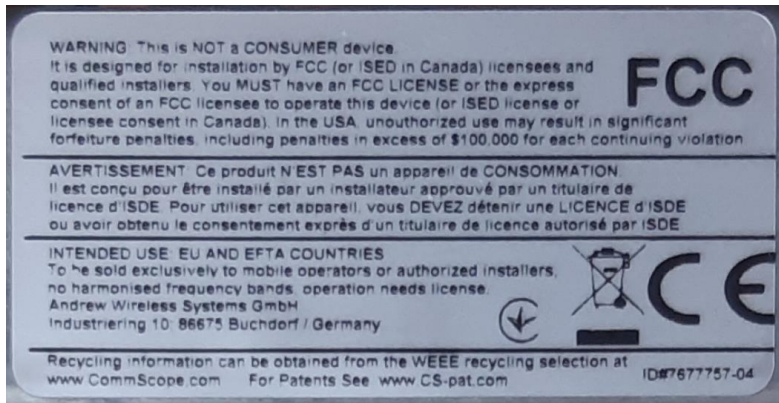

RM B30 – Radio Module 7847632-01- Label picture

Accreditation Label dimension

Accreditation Label Picture

Accreditation Label Position

Accreditation Label dimension (text as example)

Accreditation Label picture

Accreditation Label position